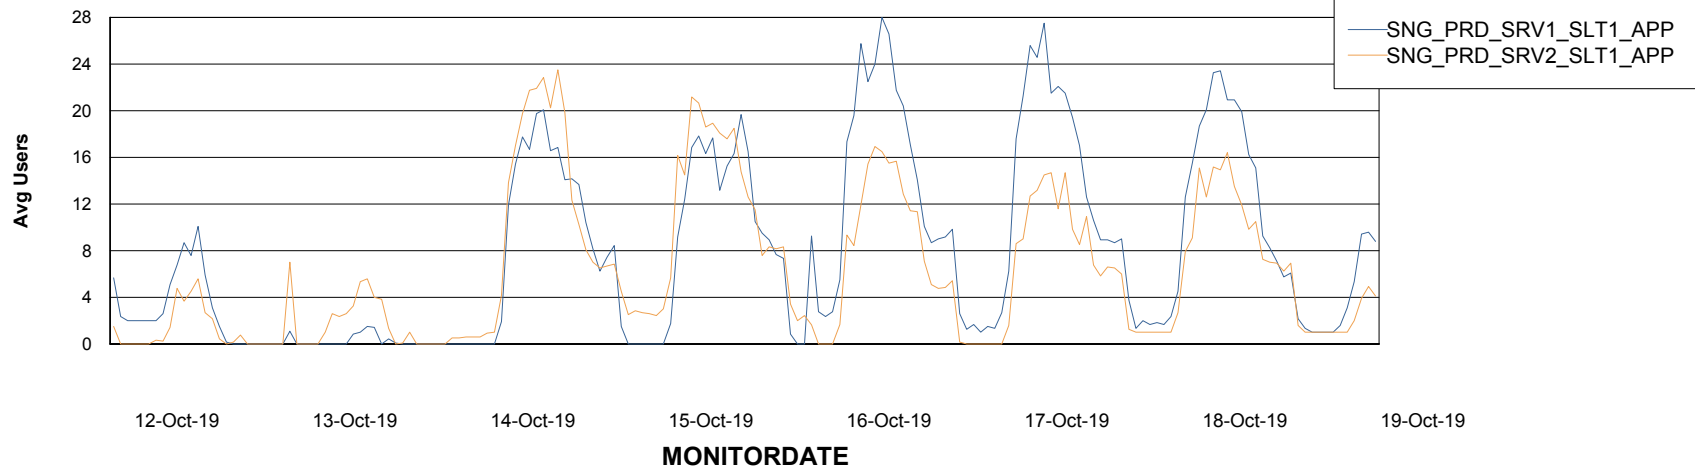

Weekly SLA Customer Report

Customer SNG_Production
Database ID 70

ABSSolute Application Server Services

Avg memory used per ABS Server Service

Avg users per day per ABS server

Weekly SLA Customer Report

Customer SNG_Production
Database ID 70