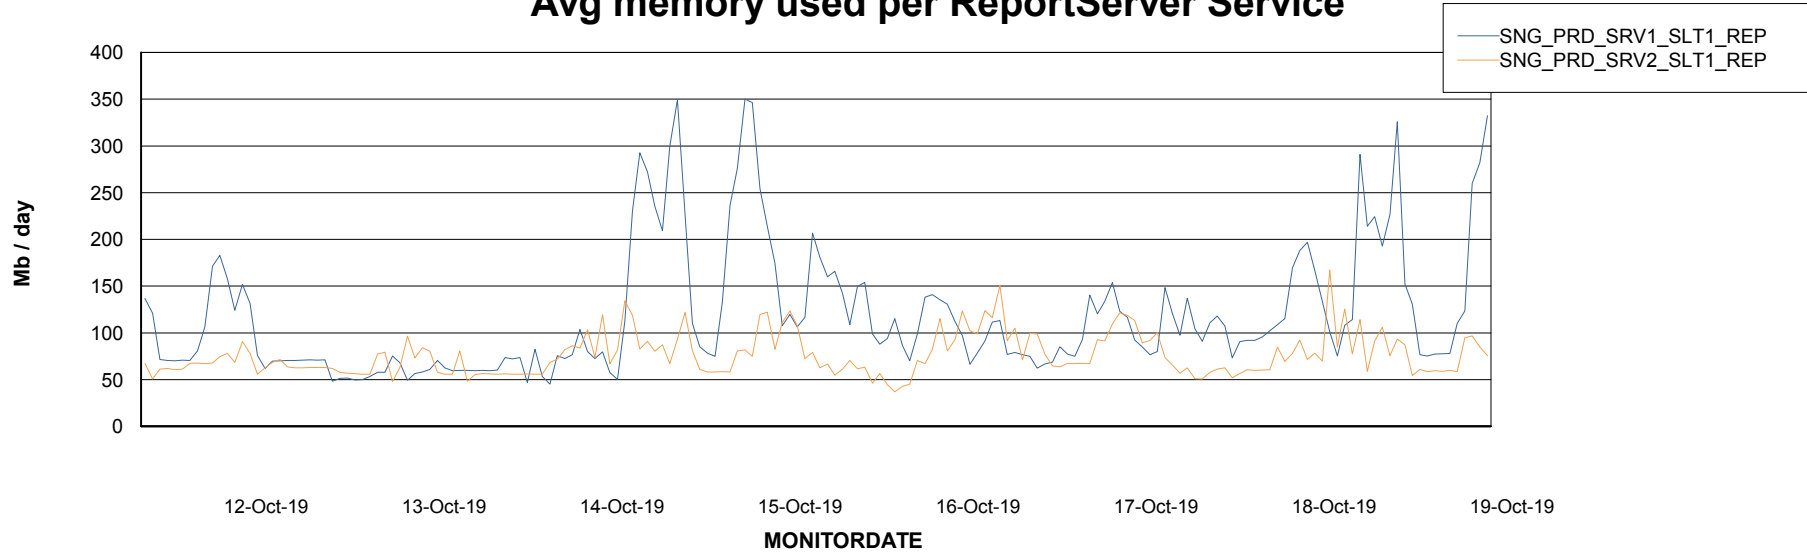

ABSSolute Application ReportServer Services

Avg memory used per ReportServer Service