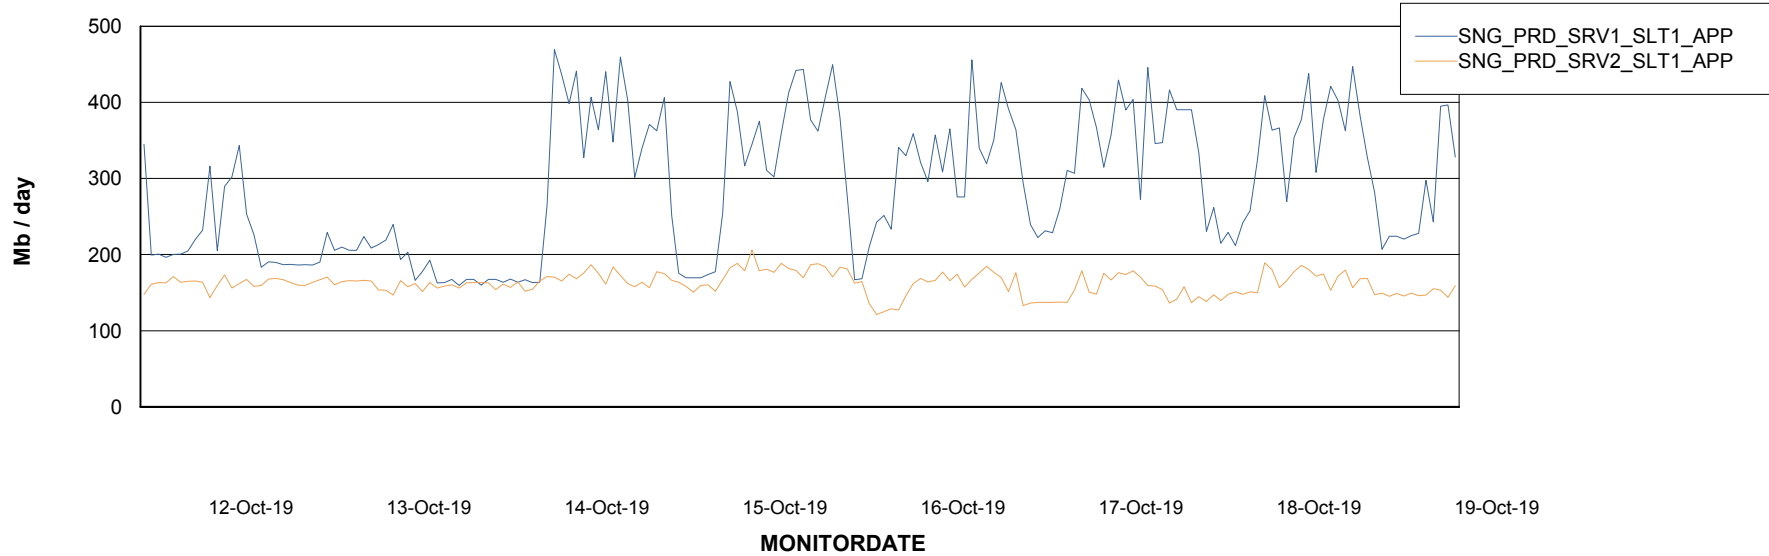

ABSSolute Application Server Services

Avg memory used per ABS Server Service