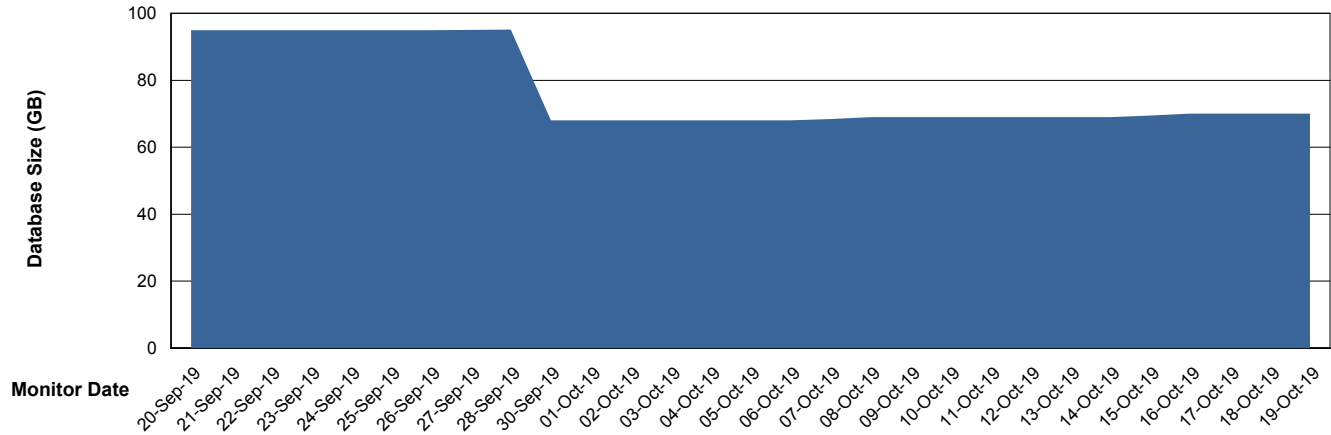

DATABASE SIZE SNGDB_Production

Database growth over last month

Database Tablespace SNGDB_Production

Date	Tablespace Name	Filesize (Gb)	Usedsize (Gb)	Percentage free
19-Oct-19	ABSDATA	120	20	83
	INDX	120	47	61
18-Oct-19	ABSDATA	120	20	83
	INDX	120	47	61
17-Oct-19	ABSDATA	120	20	83
	INDX	120	47	61
16-Oct-19	ABSDATA	120	20	83
	INDX	120	47	61
15-Oct-19	ABSDATA	120	20	83
	INDX	120	47	61
14-Oct-19	ABSDATA	120	20	83
	INDX	120	47	61
13-Oct-19	ABSDATA	120	20	83
	INDX	120	47	61