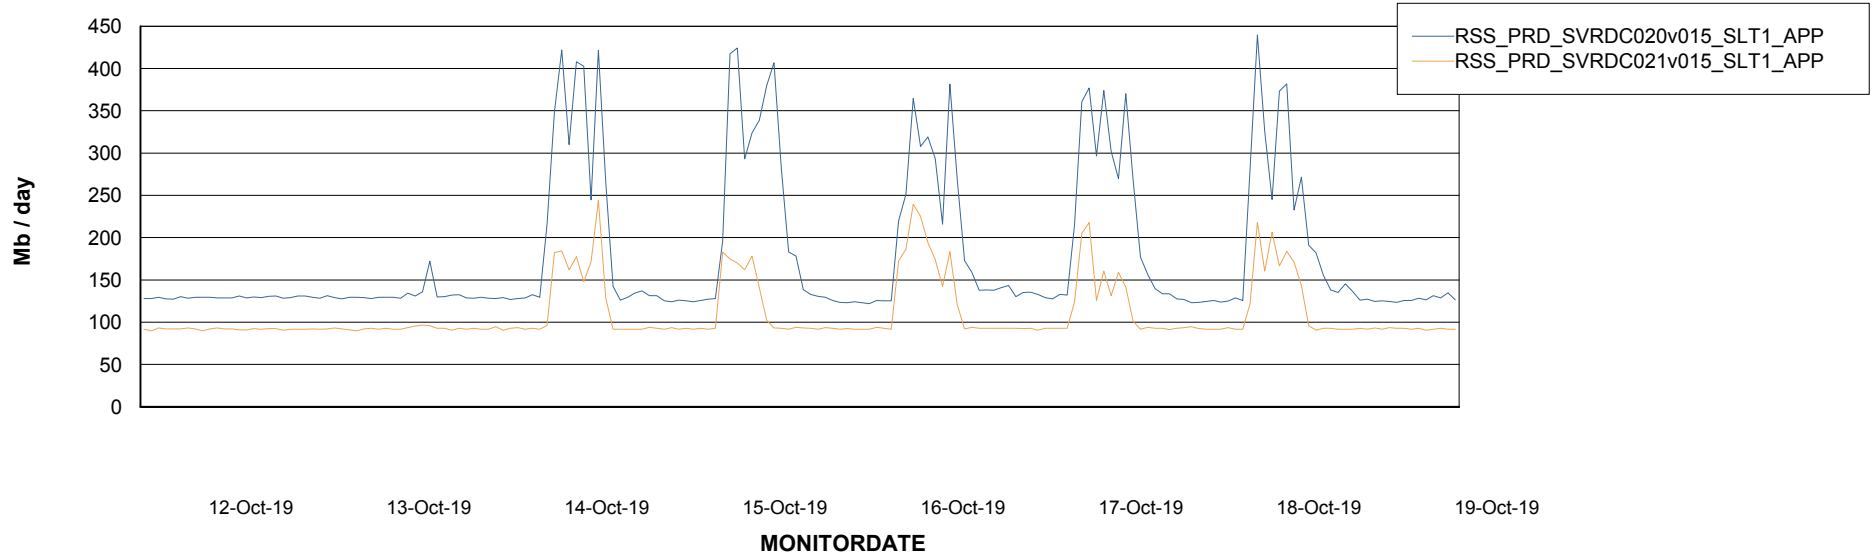

ABSSolute Application Server Services

Avg memory used per ABS Server Service