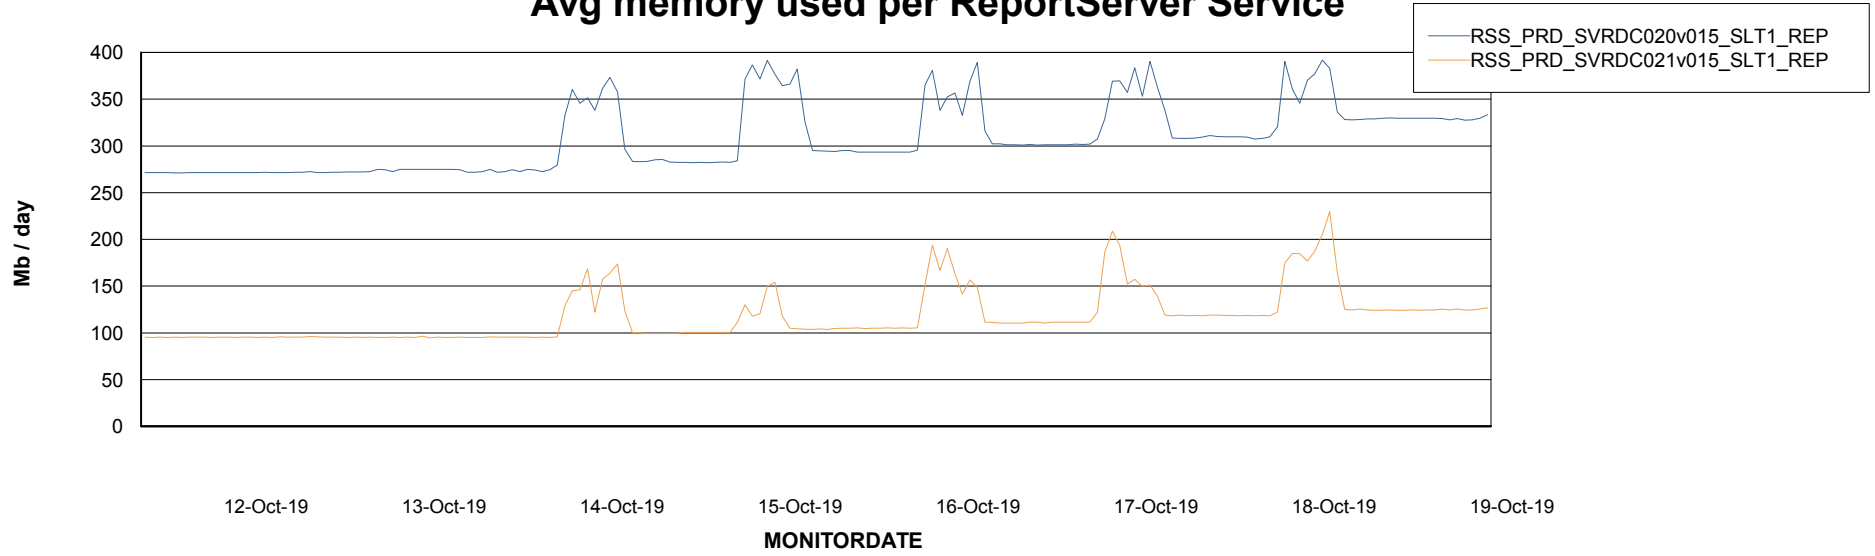

ABSSolute Application ReportServer Services

Avg memory used per ReportServer Service