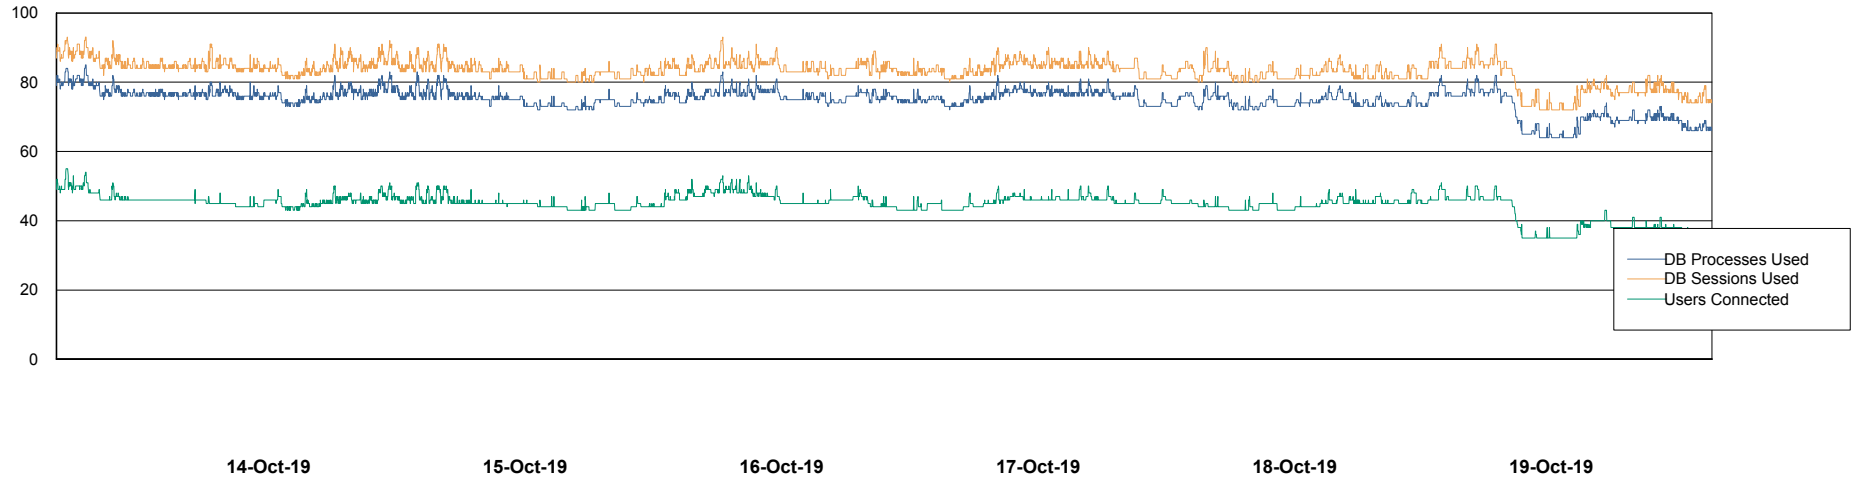

Database Performance RSSDB_Production