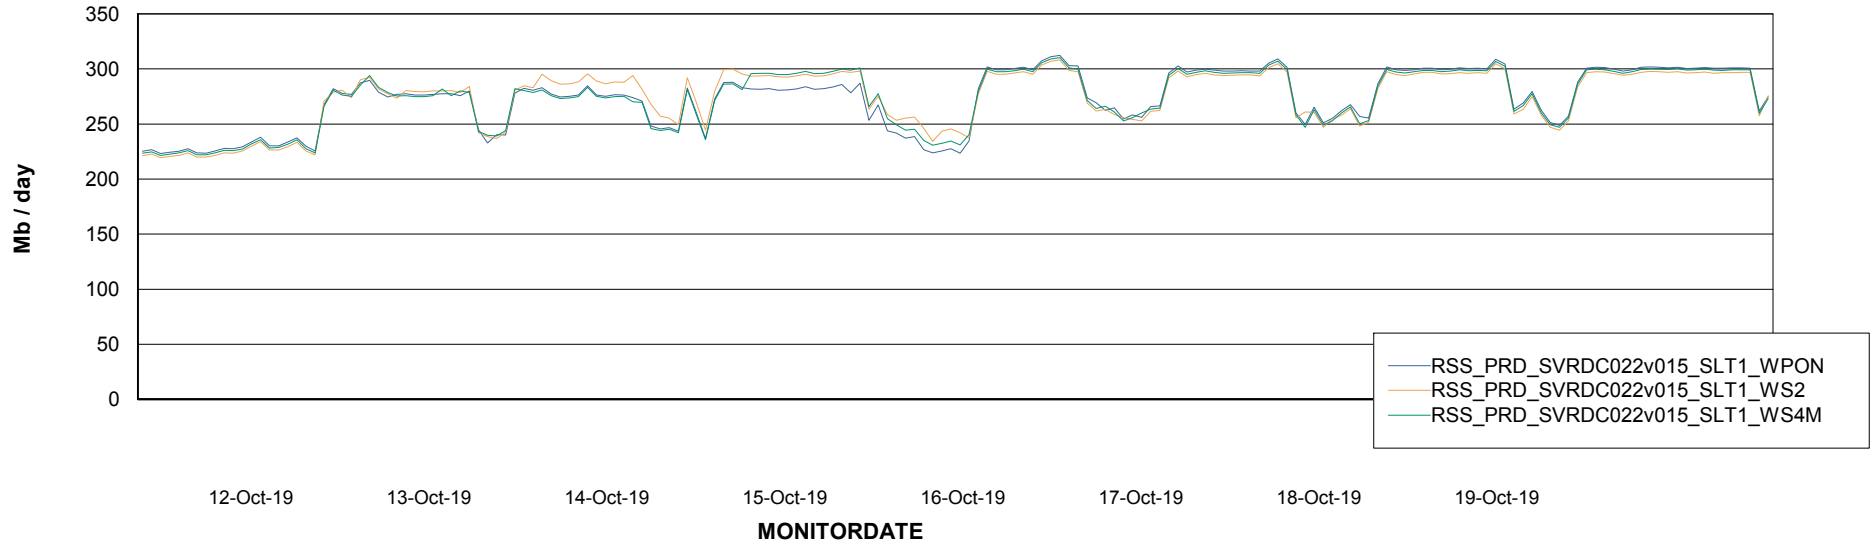

ABSSolute Web Component Services

Avg memory used per ABS Web component