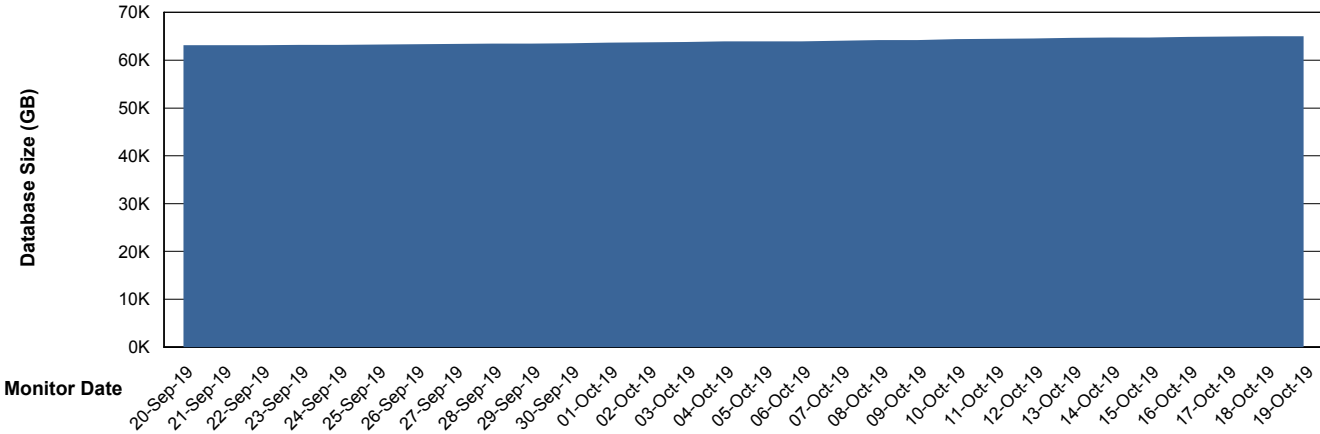

DATABASE SIZE RSSDB_Production

Database growth over last month

Database Tablespace RSSDB_Production

Date	Tablespace Name	Filesize (Gb)	Usedsize (Gb)	Percentage free
19-Oct-19	ABSDATA	35,000	26,881	23
	INDX	45,000	36,774	18
18-Oct-19	ABSDATA	35,000	26,881	23
	INDX	45,000	36,774	18
17-Oct-19	ABSDATA	35,000	26,873	23
	INDX	45,000	36,716	18
16-Oct-19	ABSDATA	35,000	26,865	23
	INDX	45,000	36,697	18
15-Oct-19	ABSDATA	35,000	26,800	23
	INDX	45,000	36,608	19
14-Oct-19	ABSDATA	35,000	26,784	23
	INDX	45,000	36,567	19
13-Oct-19	ABSDATA	35,000	26,775	24
	INDX	45,000	36,535	19