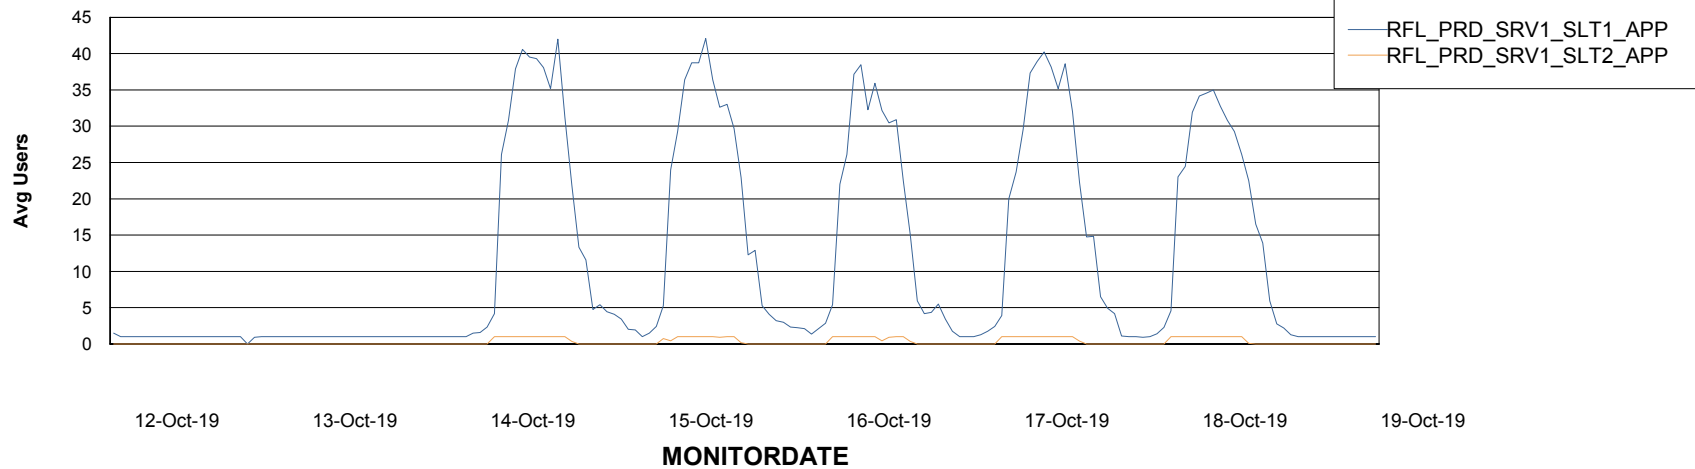

Avg users per day per ABS server