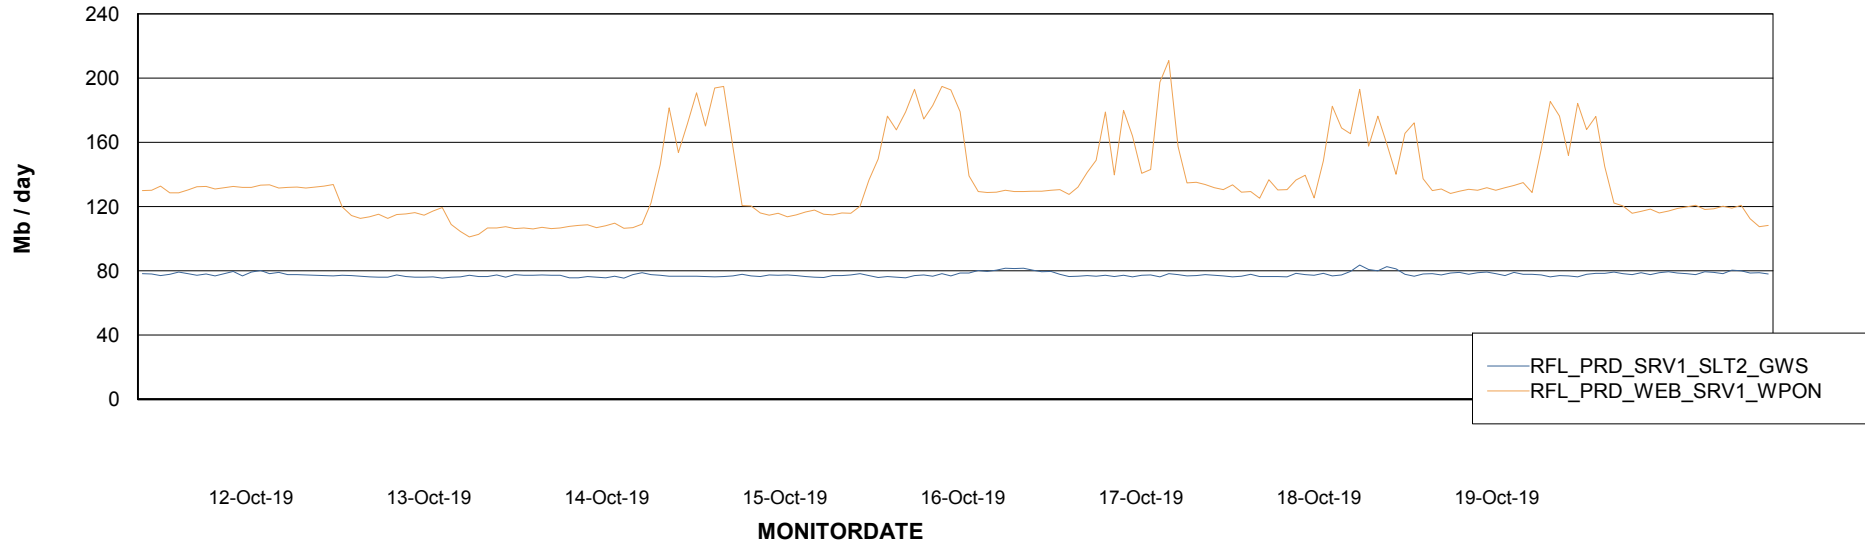

ABSSolute Web Component Services

Avg memory used per ABS Web component