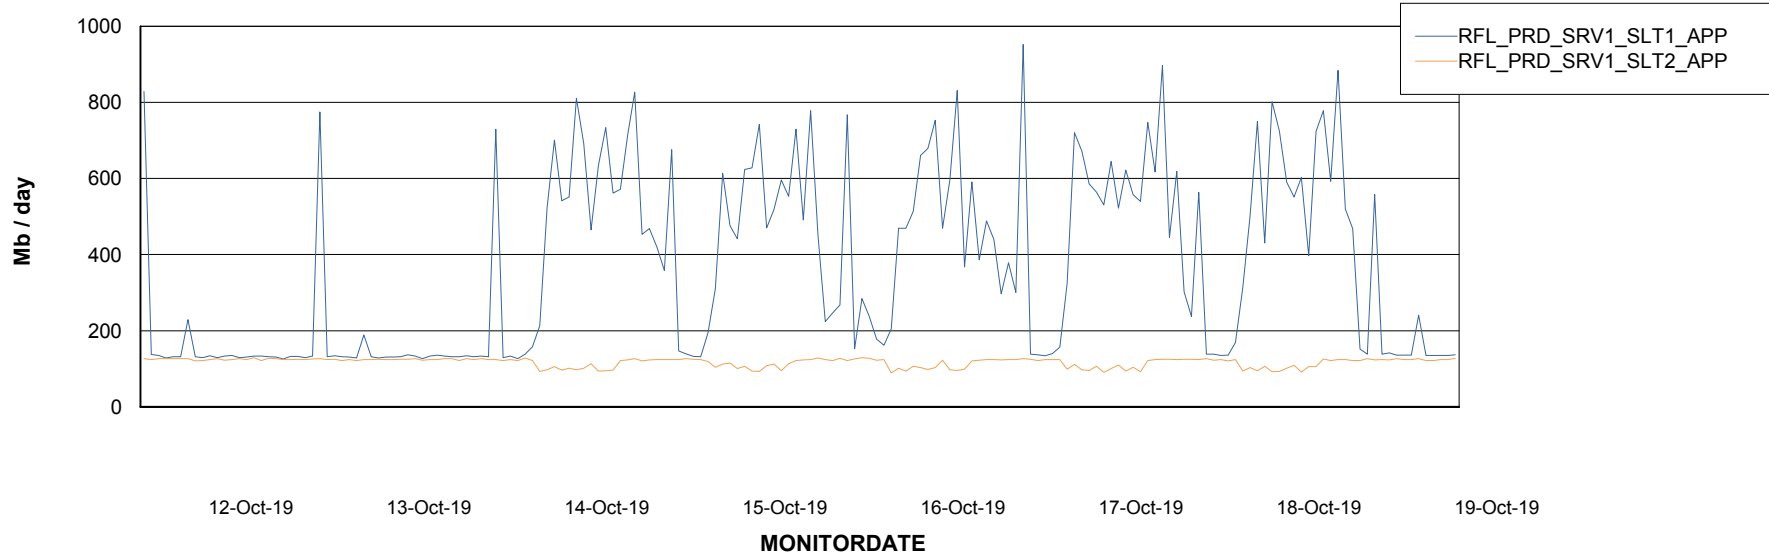

ABSSolute Application Server Services

Avg memory used per ABS Server Service