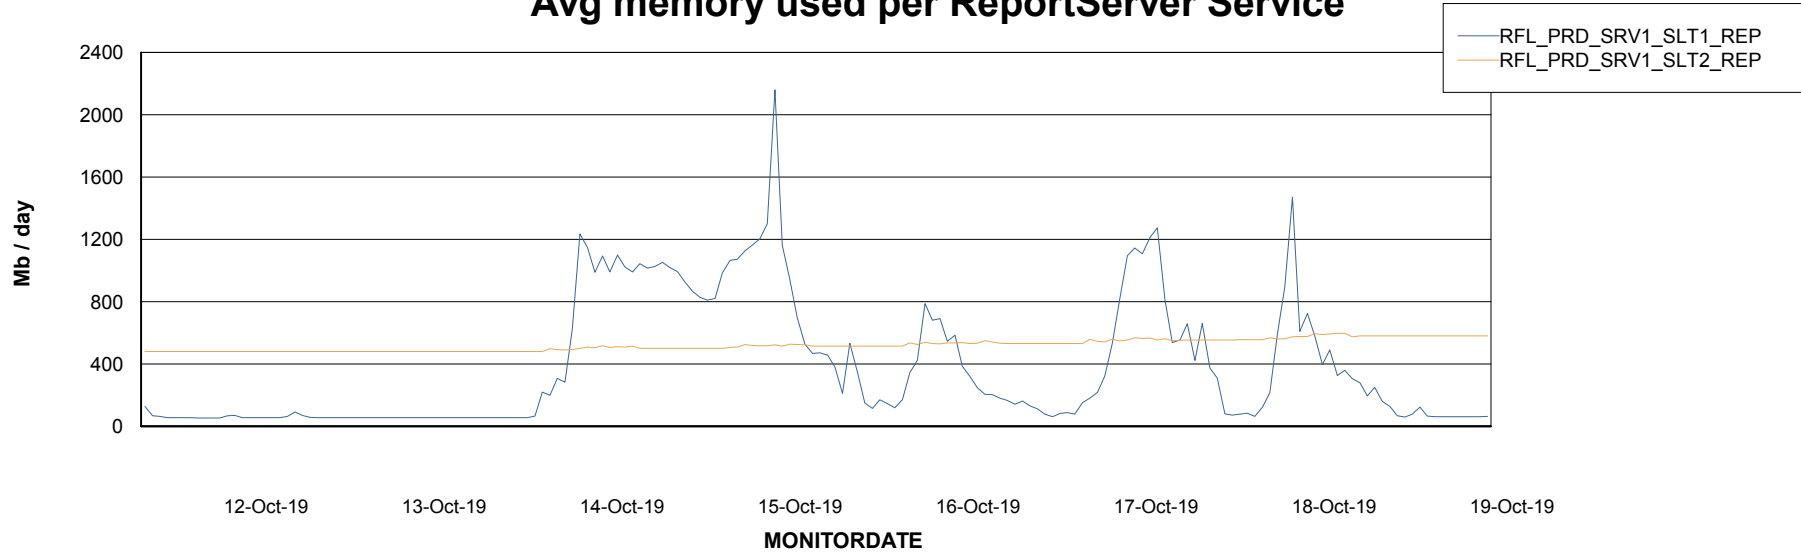

ABSSolute Application ReportServer Services

Avg memory used per ReportServer Service