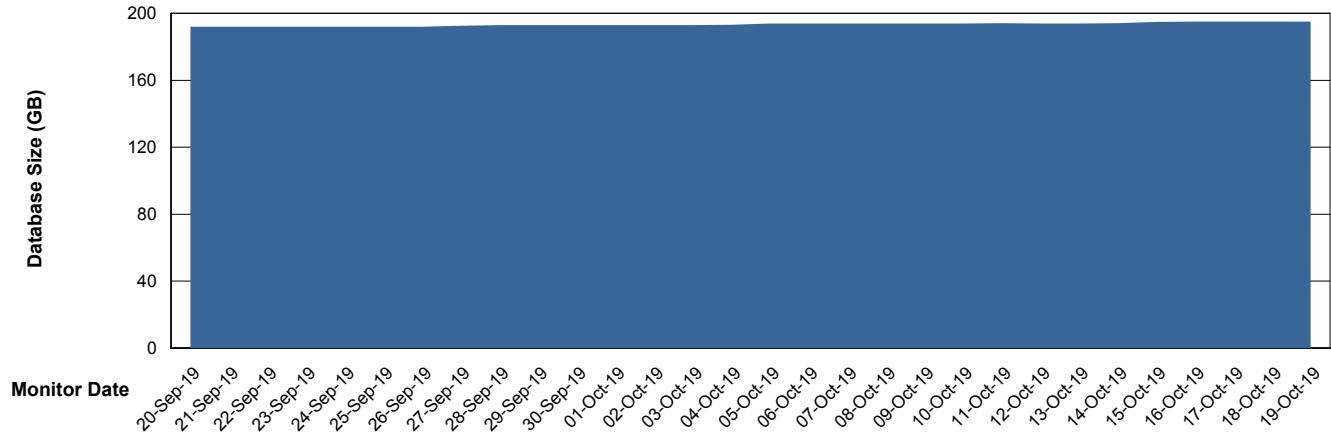

DATABASE SIZE RFLDB_Production

Database growth over last month

Database Tablespace RFLDB_Production

Date	Tablespace Name	Filesize (Gb)	Usedsize (Gb)	Percentage free
19-Oct-19	ABSDATA	64	52	19
	INDX	170	140	18
18-Oct-19	ABSDATA	64	52	19
	INDX	170	140	18
17-Oct-19	ABSDATA	64	52	19
	INDX	170	140	18
16-Oct-19	ABSDATA	64	52	19
	INDX	170	140	18
15-Oct-19	ABSDATA	64	52	19
	INDX	170	140	18
14-Oct-19	ABSDATA	64	52	19
	INDX	170	140	18
13-Oct-19	ABSDATA	64	52	19
	INDX	170	140	18