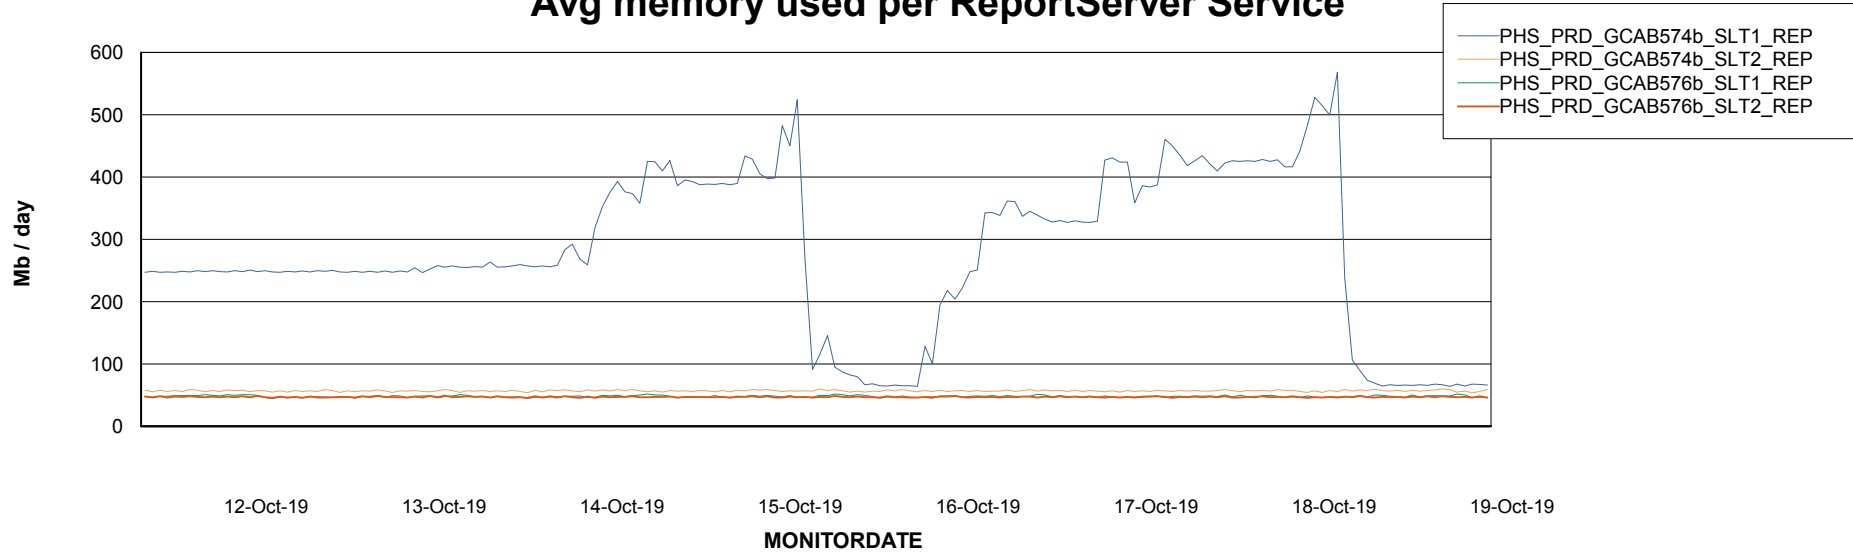

ABSSolute Application ReportServer Services

Avg memory used per ReportServer Service