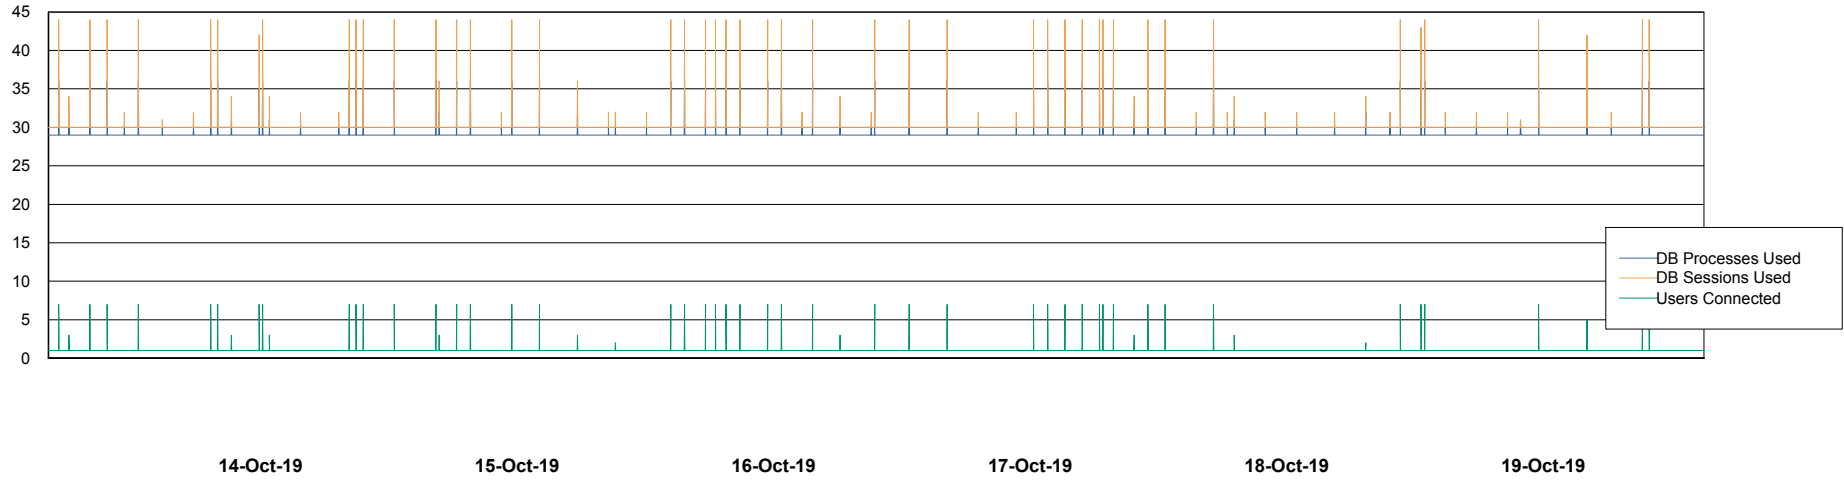

Database Performance PHSDB_Standby