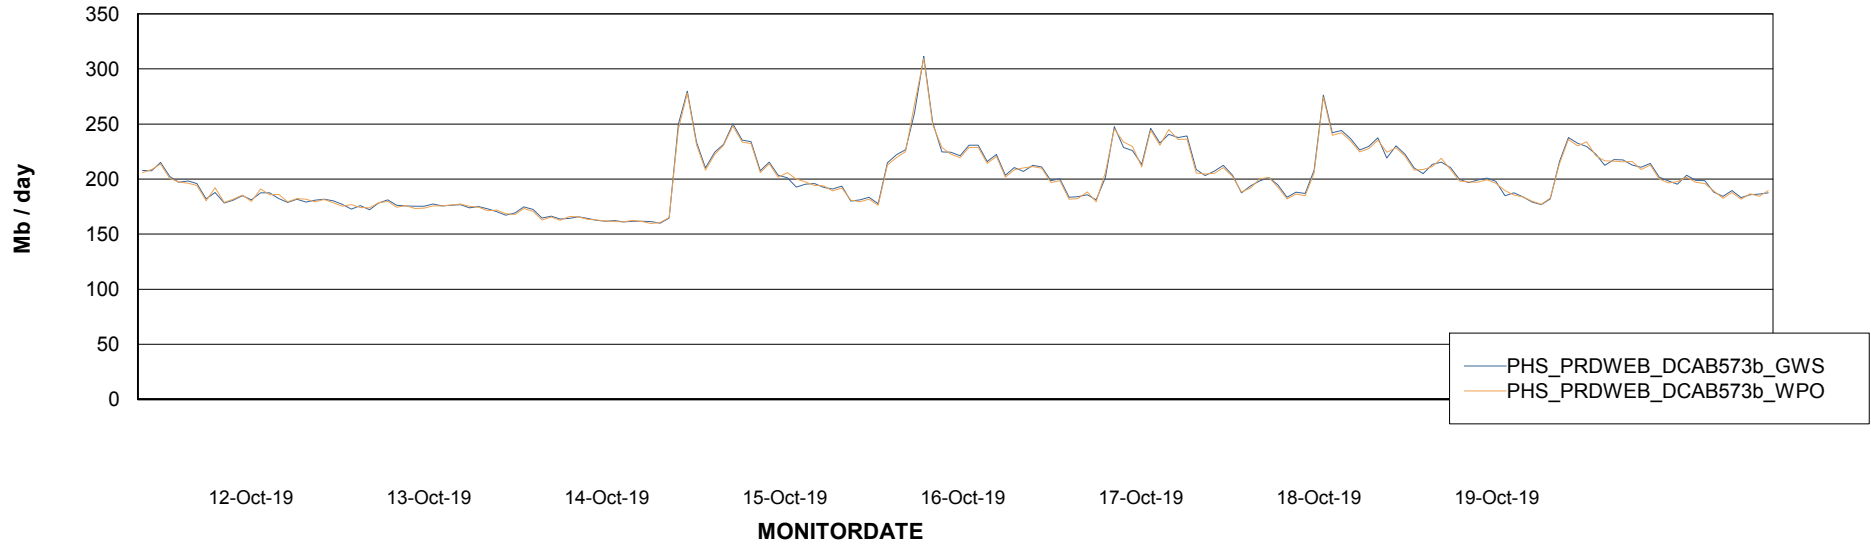

ABSSolute Application ReportServer Services

Avg memory used per ReportServer Service

Weekly SLA Customer Report

Customer PHS_Production
Database ID 47

ABSSolute Web Component Services

Avg memory used per ABS Web component