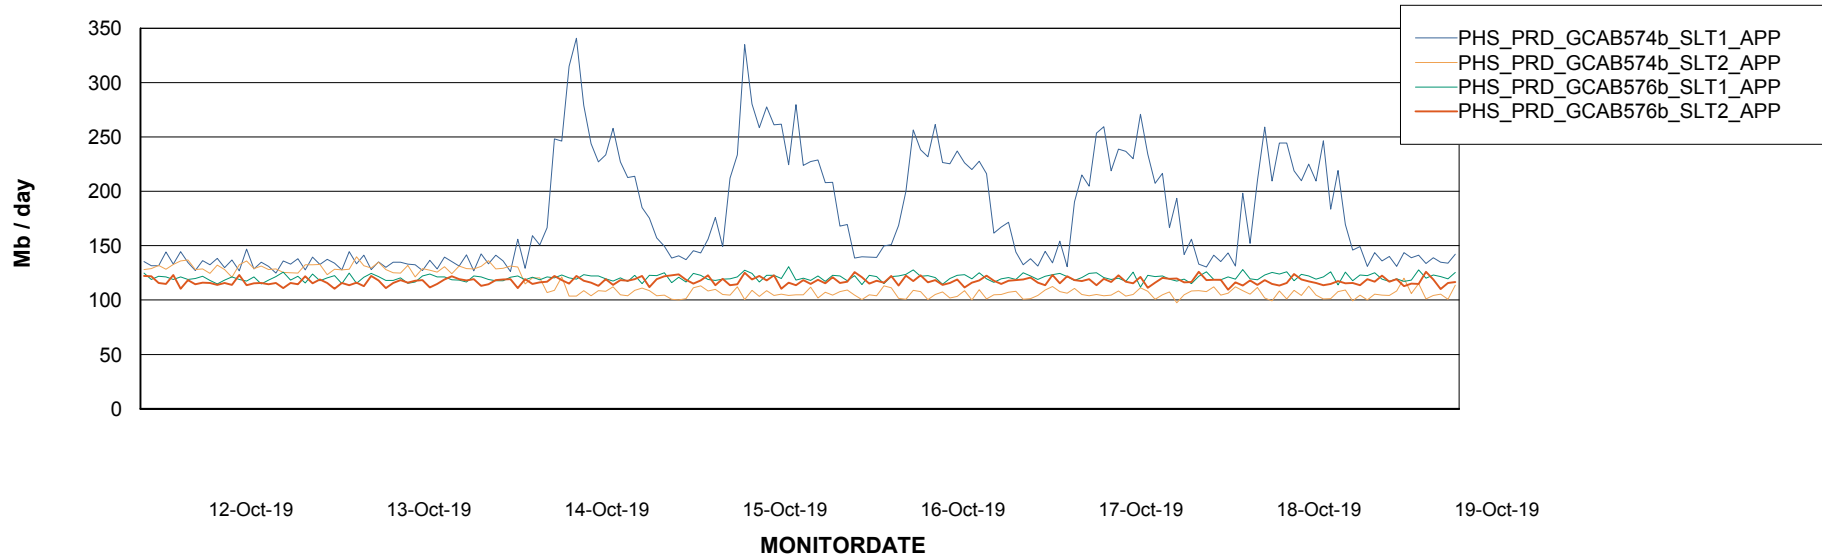

ABSolute Application Server Services

Avg memory used per ABS Server Service