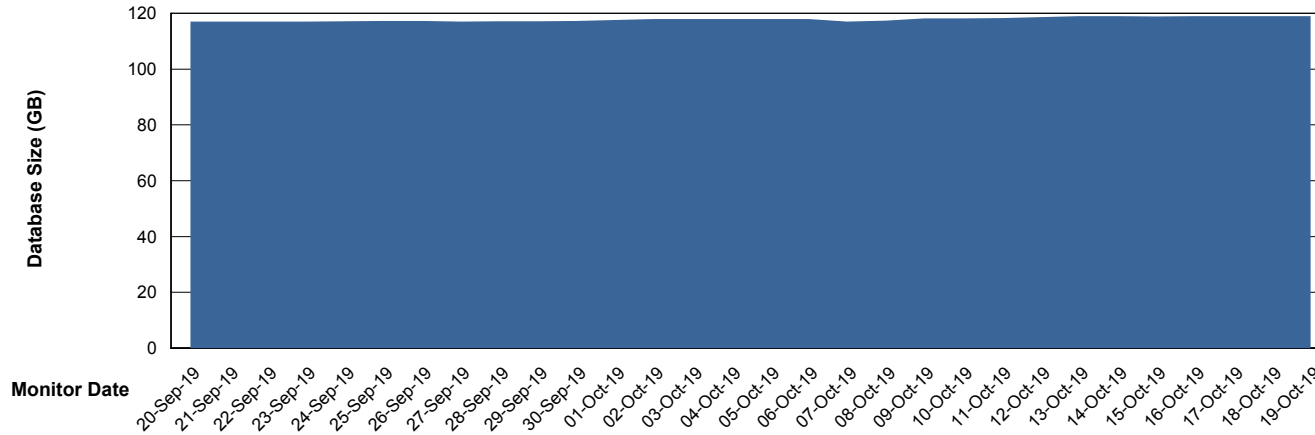

Weekly SLA Customer Report

Customer PHS_Production
Database ID 47

Database Performance PHSDB_Standby

Weekly SLA Customer Report

Customer PHS_Production
Database ID 47

DATABASE SIZE PHS_BI_DB (new 2019)

Database growth over last month