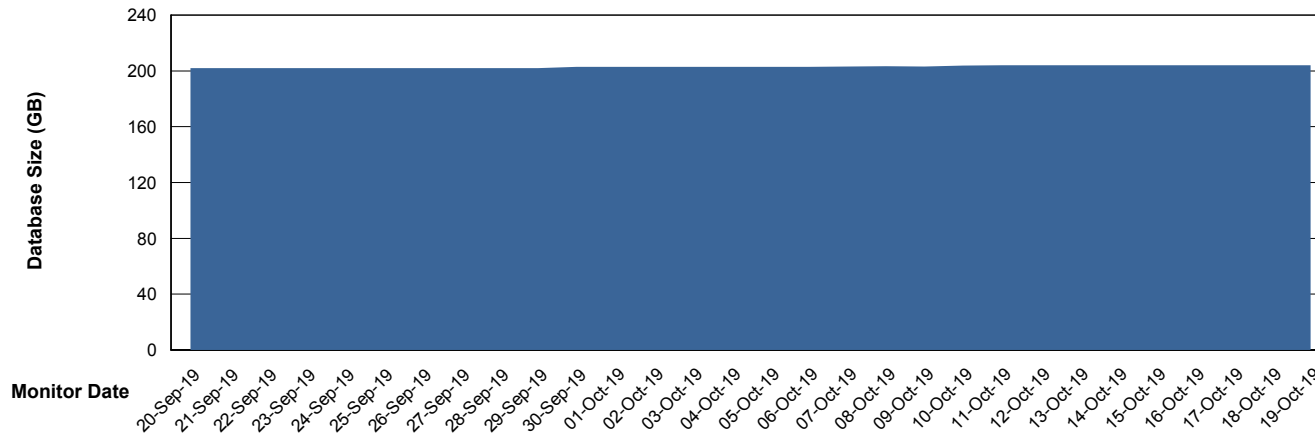

DATABASE SIZE PHSDB_Production

Database growth over last month