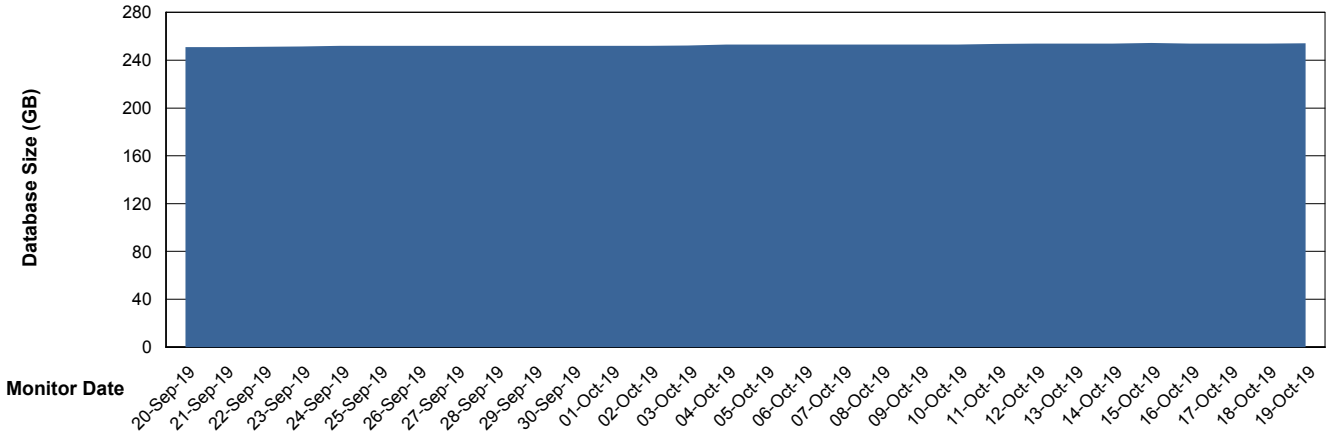

DATABASE SIZE PCODB_Production

Database growth over last month

Database Tablespace PCODB_Production

Date	Tablespace Name	Filesize (Gb)	Usedsize (Gb)	Percentage free
19-Oct-19	ABSDATA	150	91	39
	INDX	200	130	35
18-Oct-19	ABSDATA	150	91	39
	INDX	200	130	35
17-Oct-19	ABSDATA	150	91	39
	INDX	200	130	35
16-Oct-19	ABSDATA	150	91	39
	INDX	200	130	35
15-Oct-19	ABSDATA	150	91	39
	INDX	200	130	35
14-Oct-19	ABSDATA	150	91	39
	INDX	200	130	35
13-Oct-19	ABSDATA	150	91	39
	INDX	200	130	35