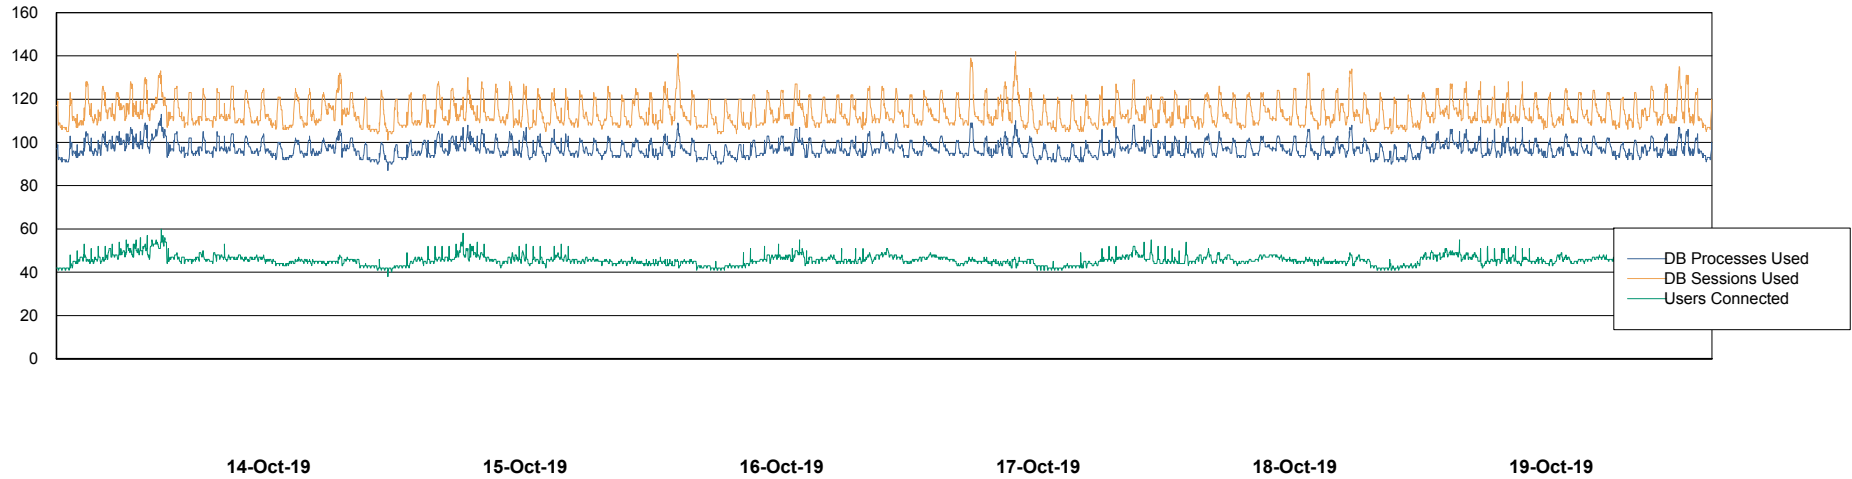

Database Performance PCODB_Production