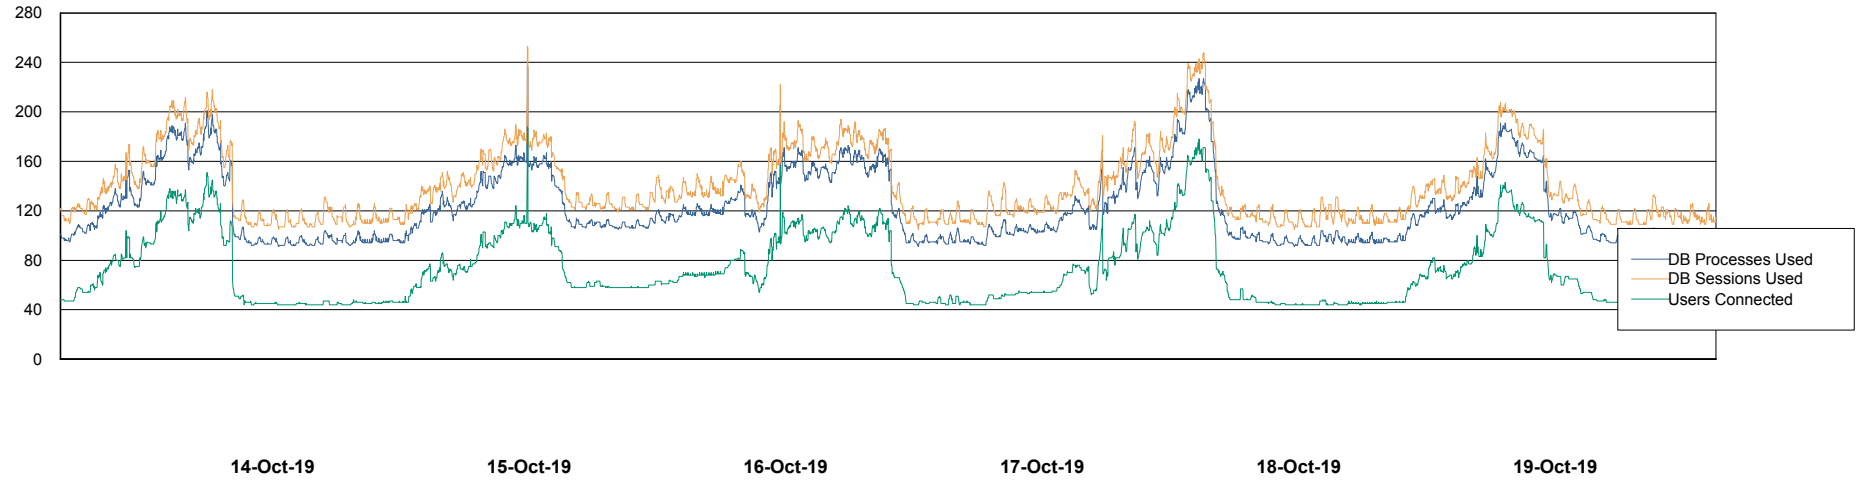

Weekly SLA Customer Report

Customer NIX_Production
Database ID 51

Database Performance NIXDB_BI

Weekly SLA Customer Report

Customer NIX_Production
Database ID 51

Database Performance NIXDB_Production

Weekly SLA Customer Report