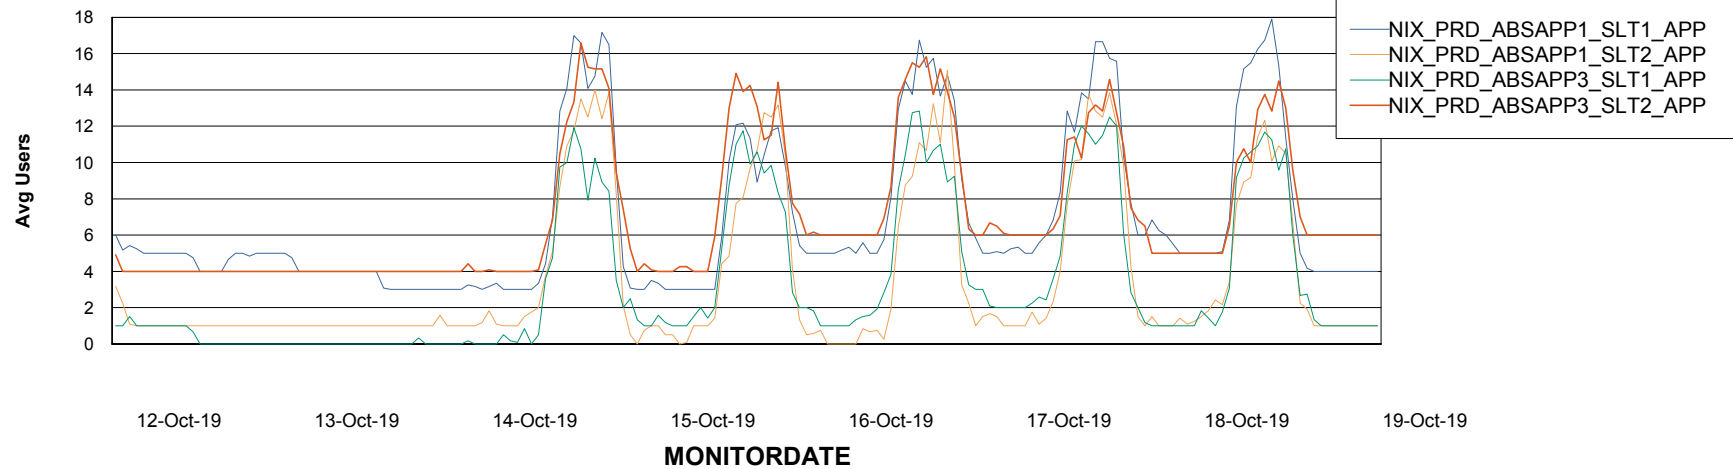

Avg users per day per ABS server