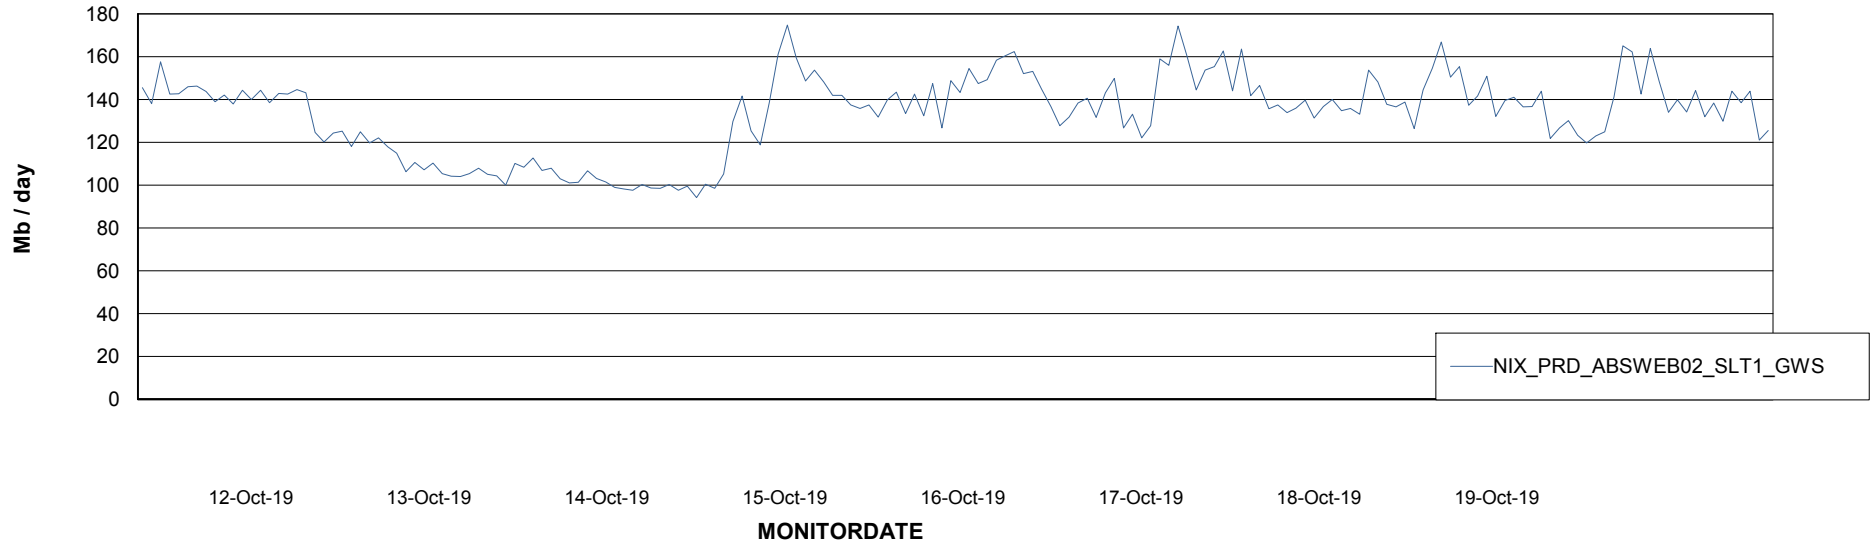

ABSSolute Web Component Services

Avg memory used per ABS Web component