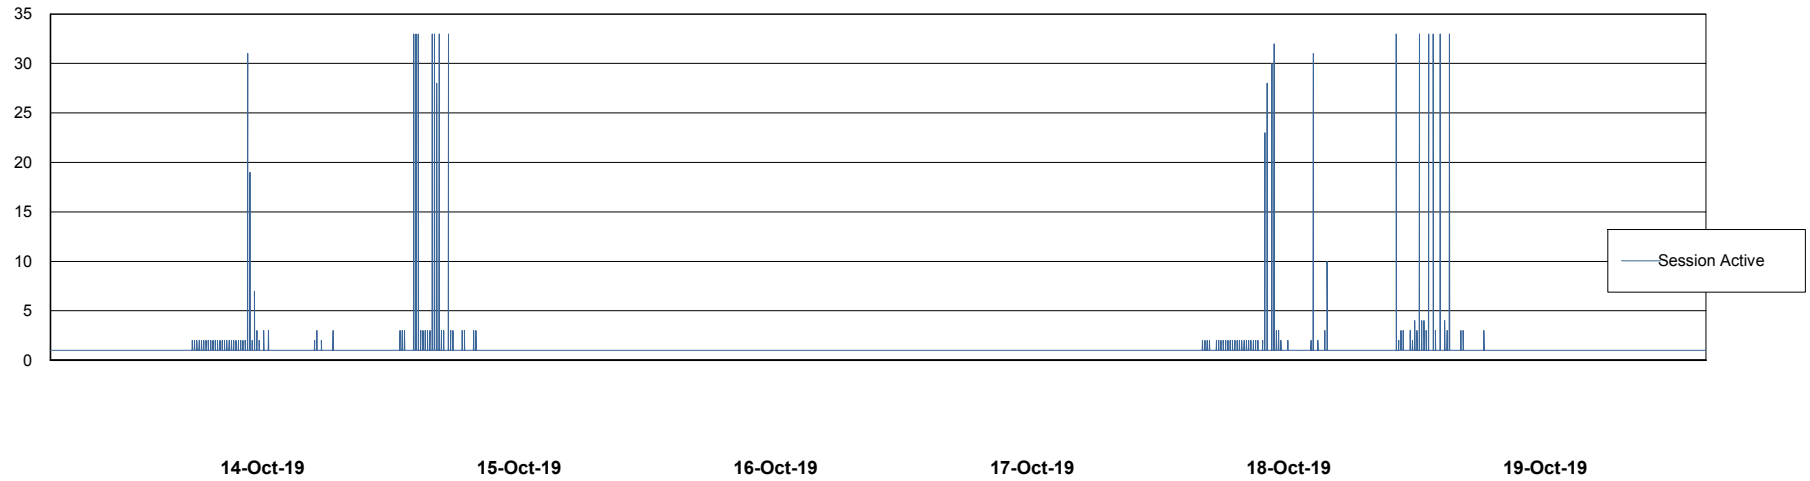

Database Performance NIXDB_Standby