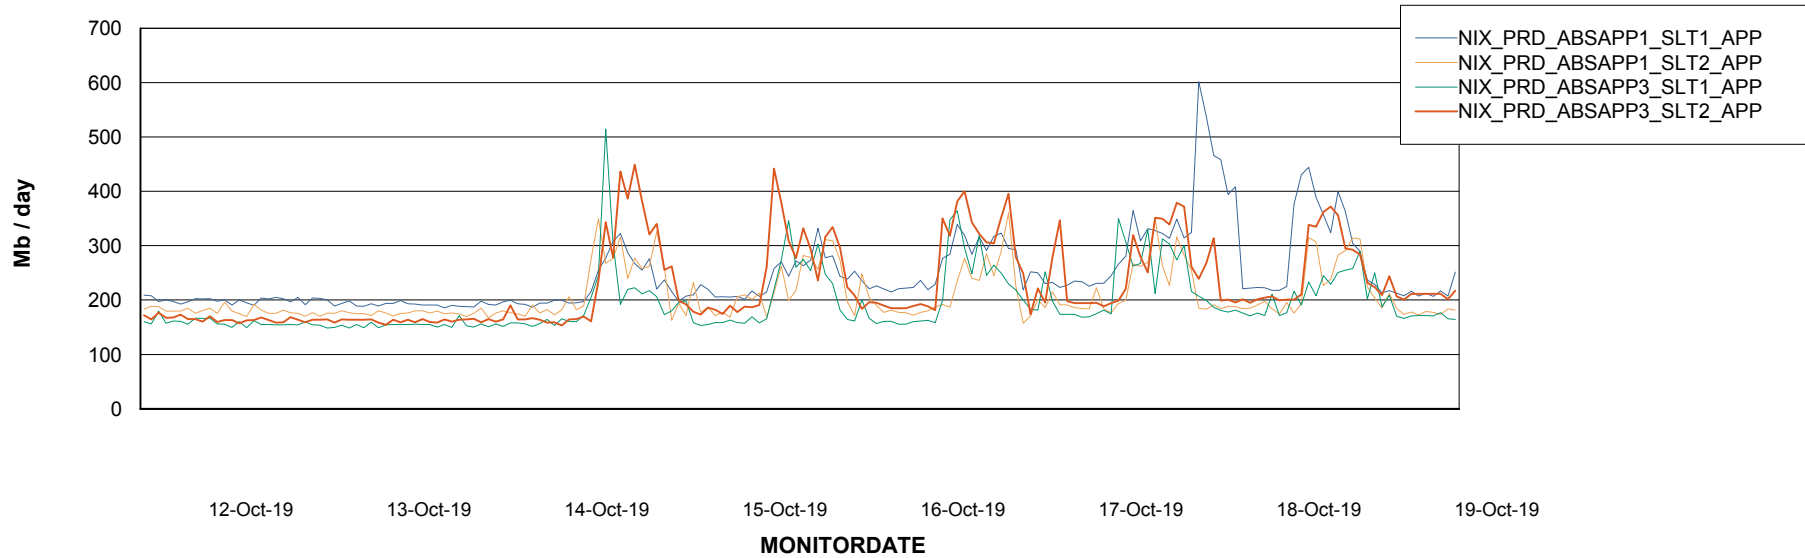

Standby Database Health NIX_Production

Recovery lag for last 7 days

Weekly SLA Customer Report

Customer NIX_Production
Database ID 51

ABSSolute Application Server Services

Avg memory used per ABS Server Service