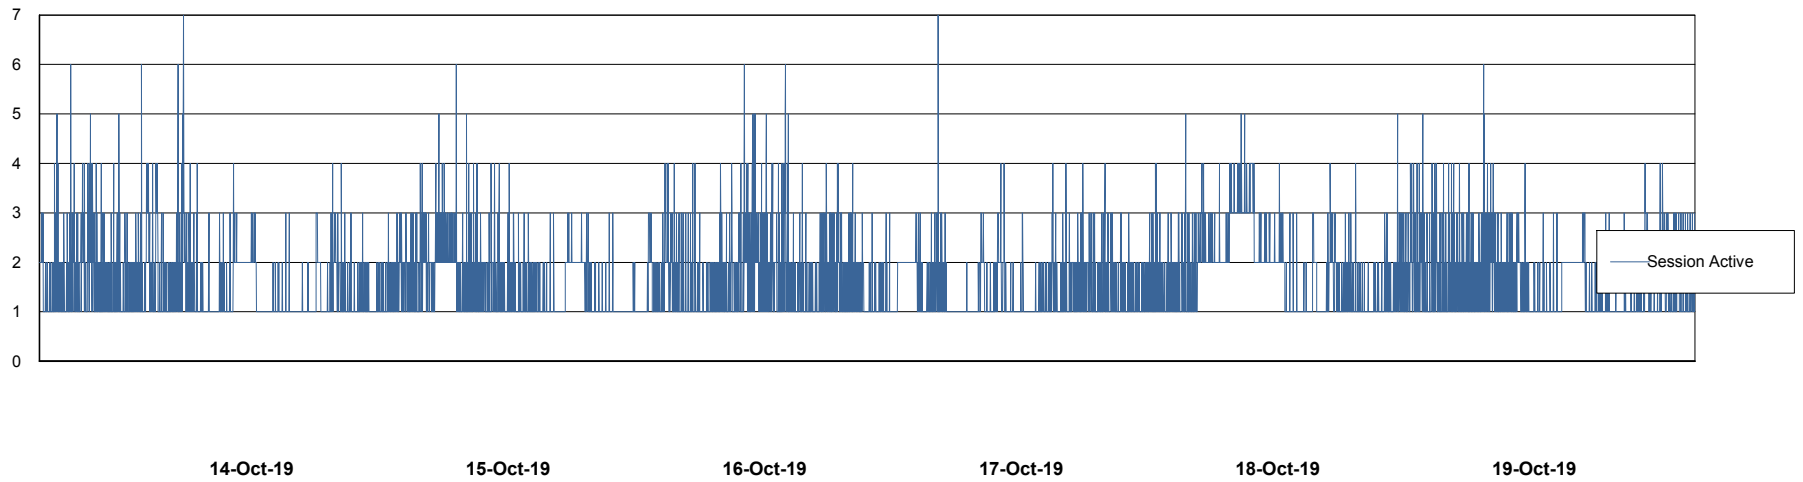

Weekly SLA Customer Report

Customer NIX_Production
Database ID 51

Database Performance NIXDB_BI

Weekly SLA Customer Report

Customer NIX_Production
Database ID 51

Database Performance NIXDB_Production

Weekly SLA Customer Report