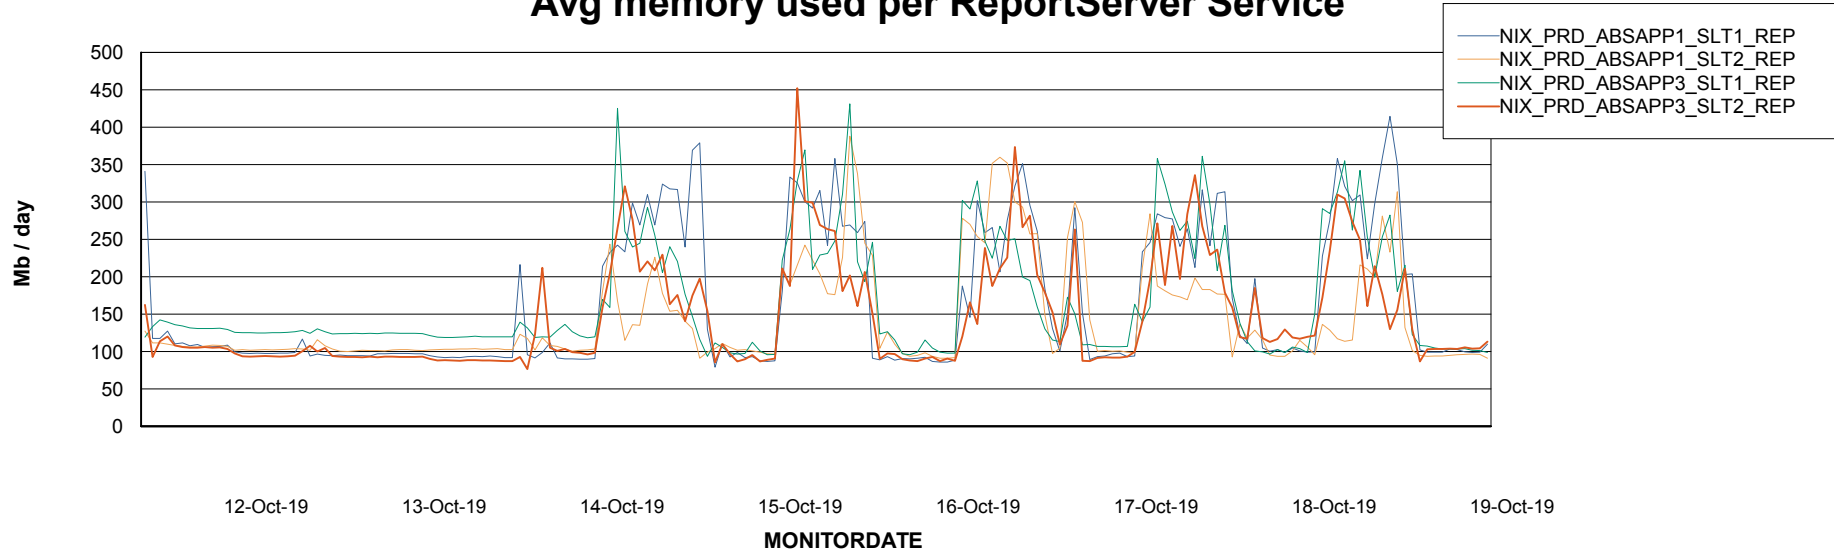

Avg users per day per ABS server

Weekly SLA Customer Report

Customer NIX_Production
Database ID 51

ABSSolute Application ReportServer Services

Avg memory used per ReportServer Service

Weekly SLA Customer Report