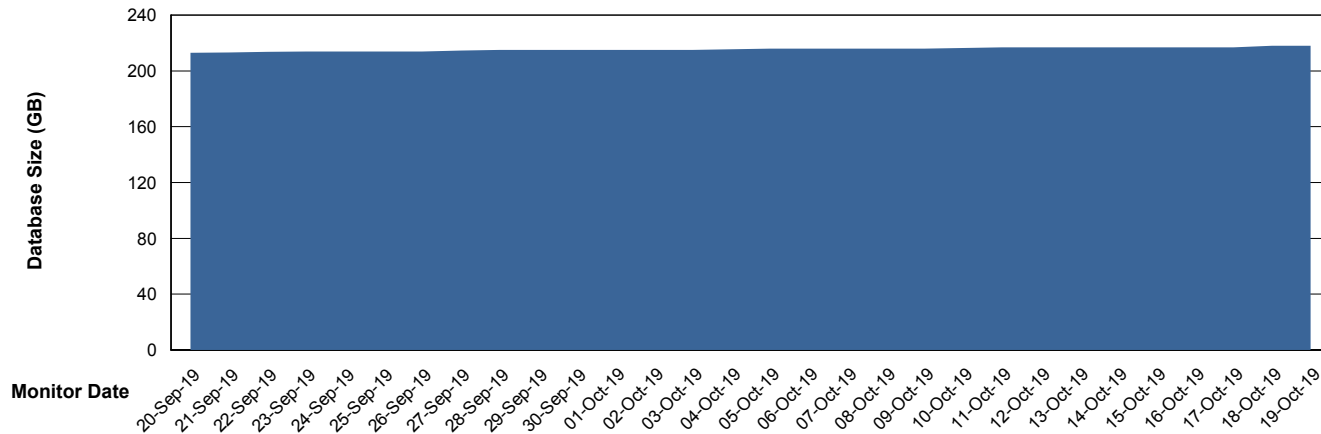

Customer NIX_Production
Database ID 51

Database Performance NIXDB_Standby

Weekly SLA Customer Report

Customer NIX_Production
Database ID 51

DATABASE SIZE NIXDB_BI

Database growth over last month

DATABASE SIZE NIXDB_Production

Database growth over last month

Weekly SLA Customer Report

Customer NIX_Production
 Database ID 51

Database Tablespace NIXDB_BI

Date	Tablespace Name	Filesize (Gb)	Usedsize (Gb)	Percentage free
19-Oct-19	ABSDATA	76	61	20
	INDX	80	62	23
18-Oct-19	ABSDATA	76	61	20
	INDX	80	62	23
17-Oct-19	ABSDATA	76	61	20
	INDX	80	62	23
16-Oct-19	ABSDATA	76	61	20
	INDX	80	62	23
15-Oct-19	ABSDATA	76	61	20
	INDX	80	62	23
14-Oct-19	ABSDATA	76	61	20
	INDX	80	62	23
13-Oct-19	ABSDATA	76	61	20
	INDX	80	62	23