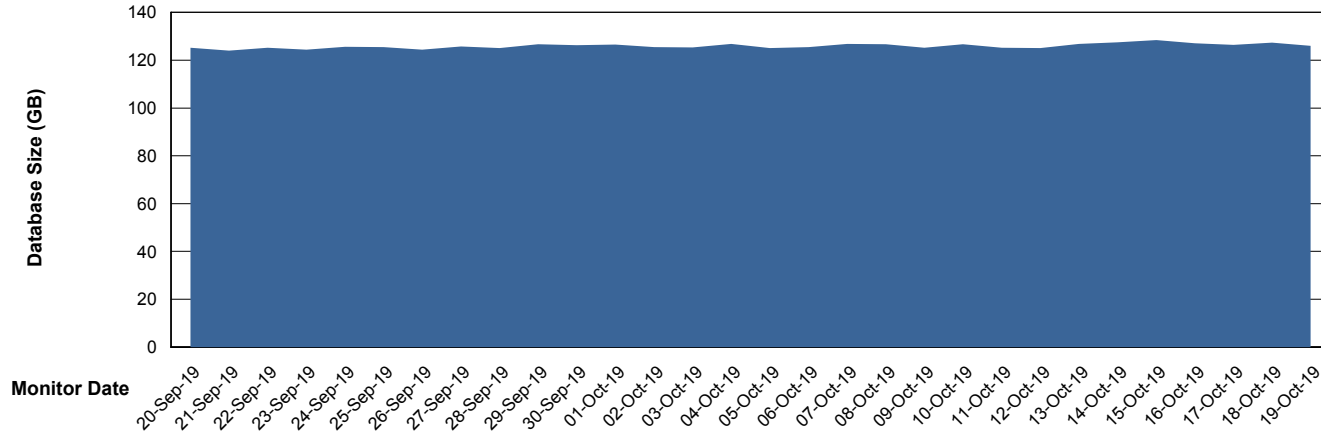

Customer NIX_Production
Database ID 51

Database Performance NIXDB_Standby

Weekly SLA Customer Report

Customer NIX_Production
Database ID 51

DATABASE SIZE NIXDB_BI

Database growth over last month

DATABASE SIZE NIXDB_Production

Database growth over last month

Weekly SLA Customer Report

Customer NIX_Production
 Database ID 51

Database Tablespace NIXDB_BI

Date	Tablespace Name	Filesize (Gb)	Usedsize (Gb)	Percentage free
19-Oct-19	ABSDATA	76	61	20
	INDX	80	62	23
18-Oct-19	ABSDATA	76	61	20
	INDX	80	62	23
17-Oct-19	ABSDATA	76	61	20
	INDX	80	62	23
16-Oct-19	ABSDATA	76	61	20
	INDX	80	62	23
15-Oct-19	ABSDATA	76	61	20
	INDX	80	62	23
14-Oct-19	ABSDATA	76	61	20
	INDX	80	62	23
13-Oct-19	ABSDATA	76	61	20
	INDX	80	62	23