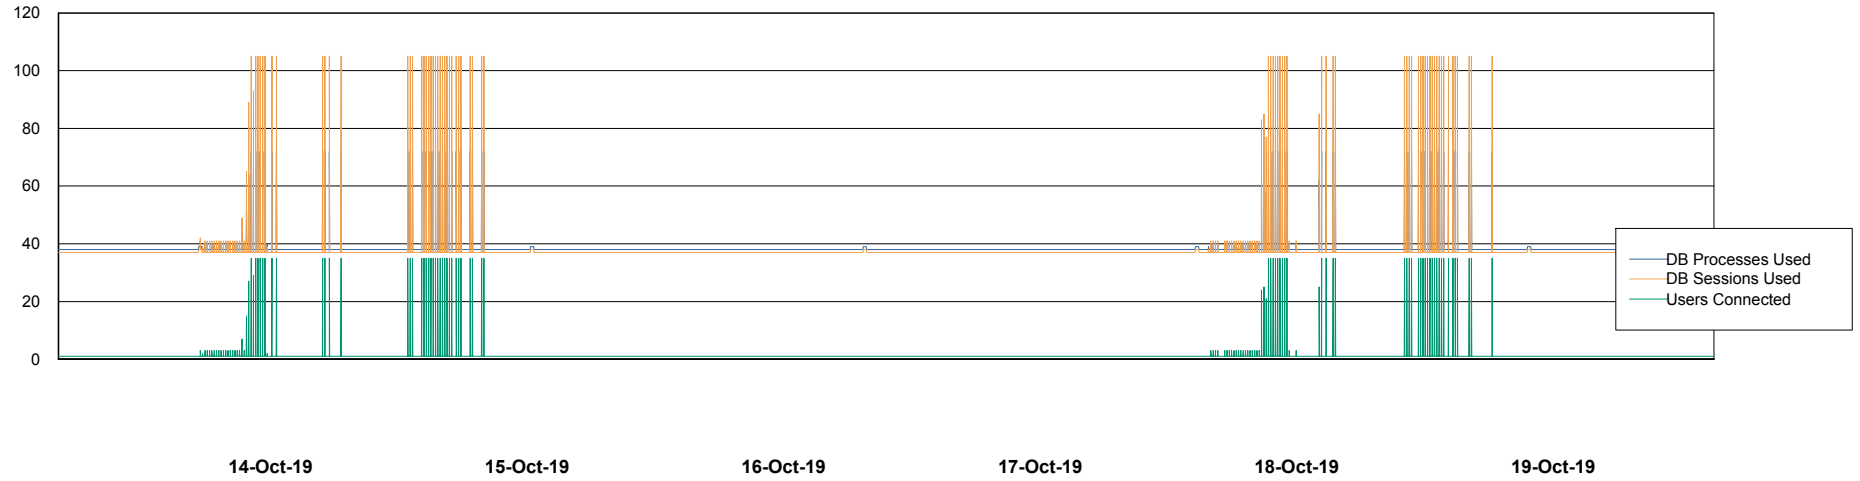

Database Performance NIXDB_Standby