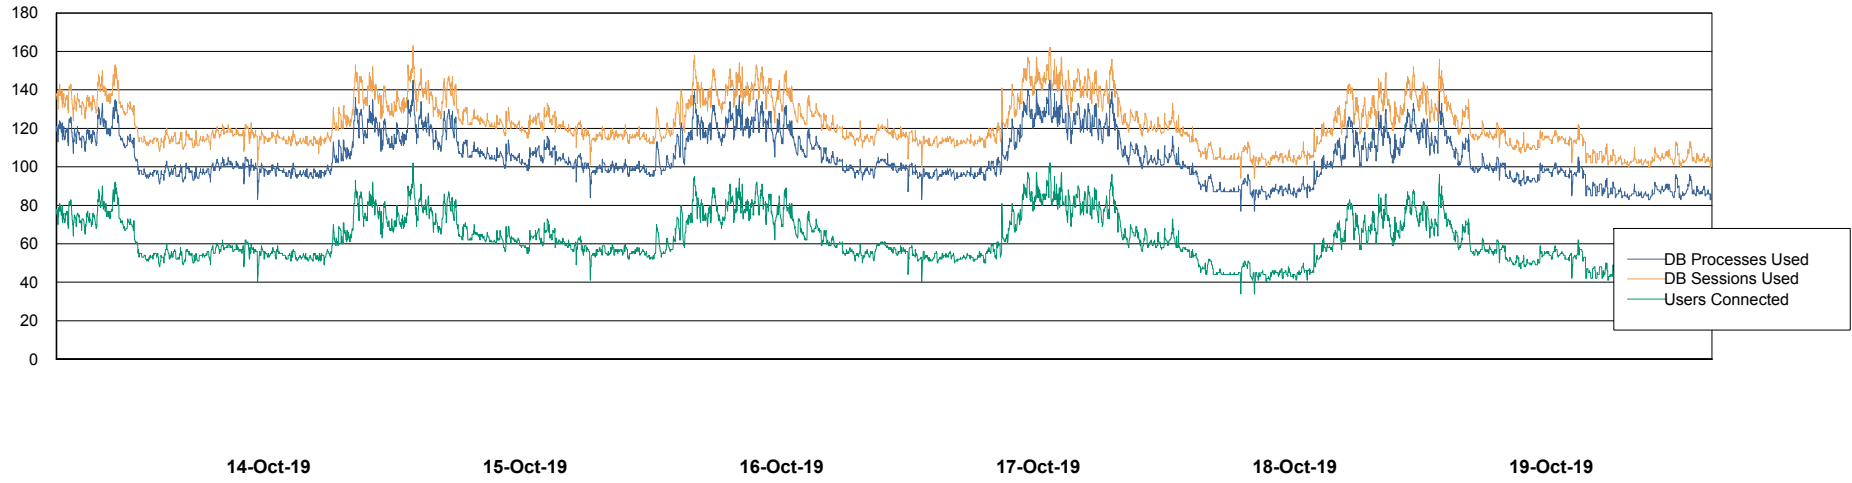

Weekly SLA Customer Report

Customer LSS_Prod (NO SLA)
Database ID 96

Database Performance LSS_ABSEE2_DB_LIODA5

Weekly SLA Customer Report

Customer LSS_Prod (NO SLA)
Database ID 96

Database Performance LSS_ABSME_DB_LIODA4