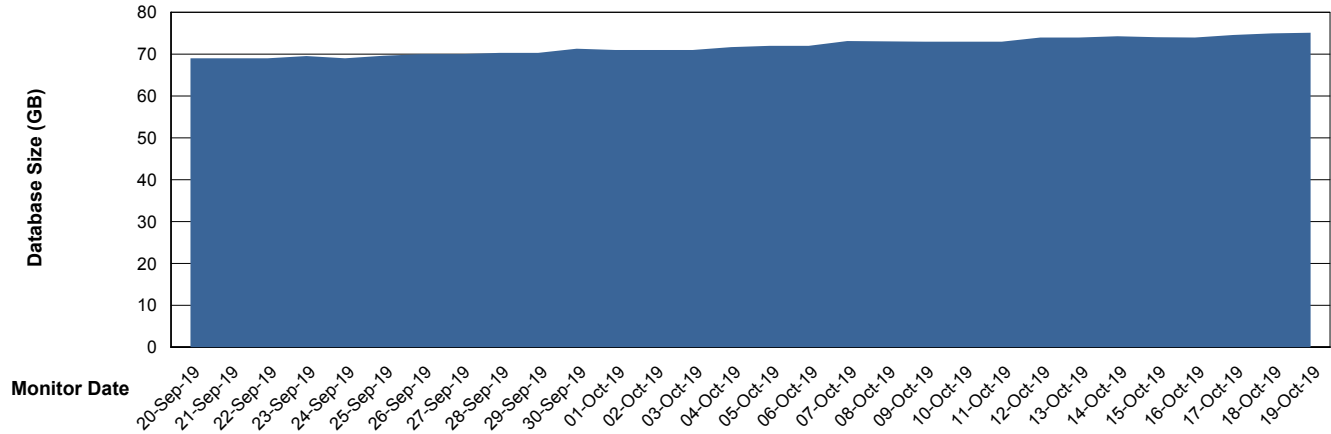

Database growth over last month

DATABASE SIZE LSS_ABSCH2_DB_LIODA3

Database growth over last month

Weekly SLA Customer Report

Customer LSS_Prod (NO SLA)
Database ID 96

DATABASE SIZE LSS_ABSCH3_DB_LIODA3

Database growth over last month