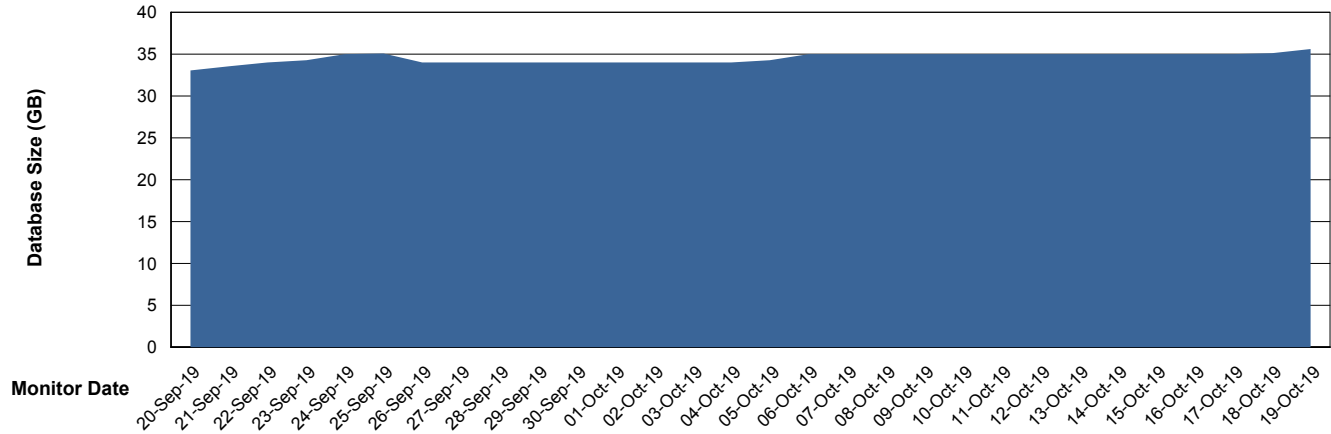

DATABASE SIZE LSS_ABSCH_DB_LIODA3

Database growth over last month