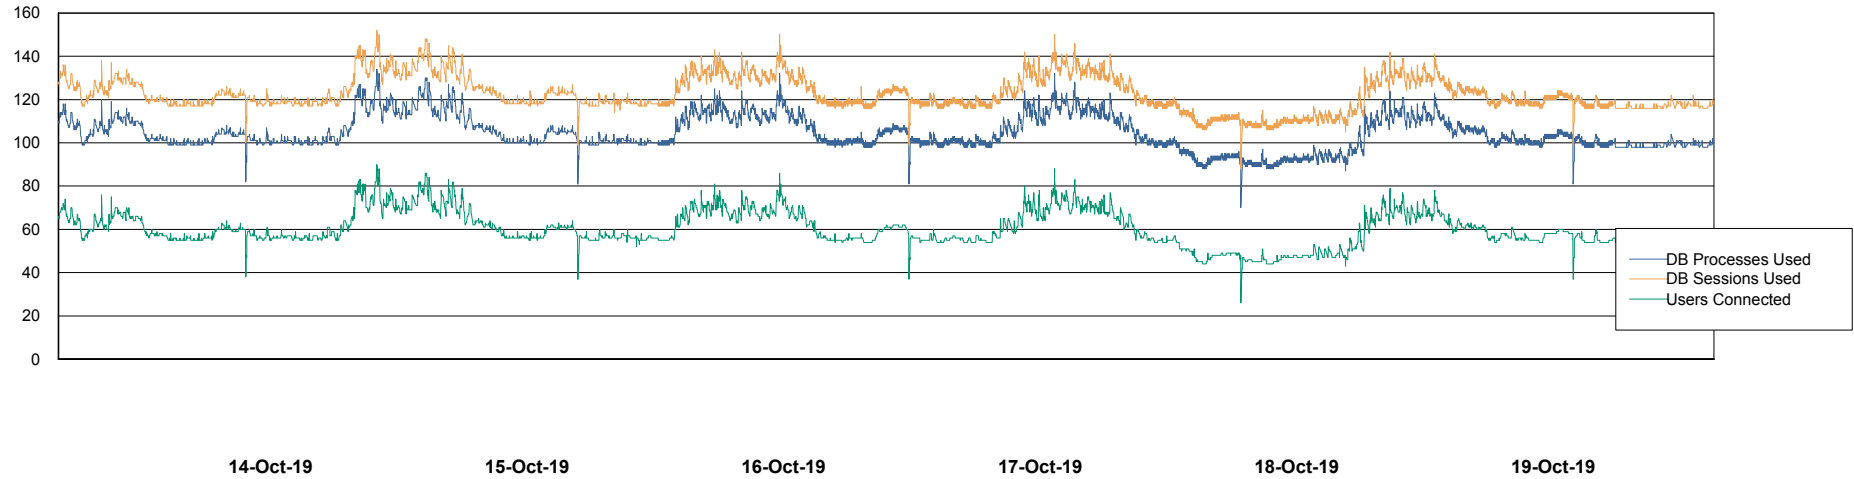

Database Performance LSS_ABSEE2_DB_LIODA5