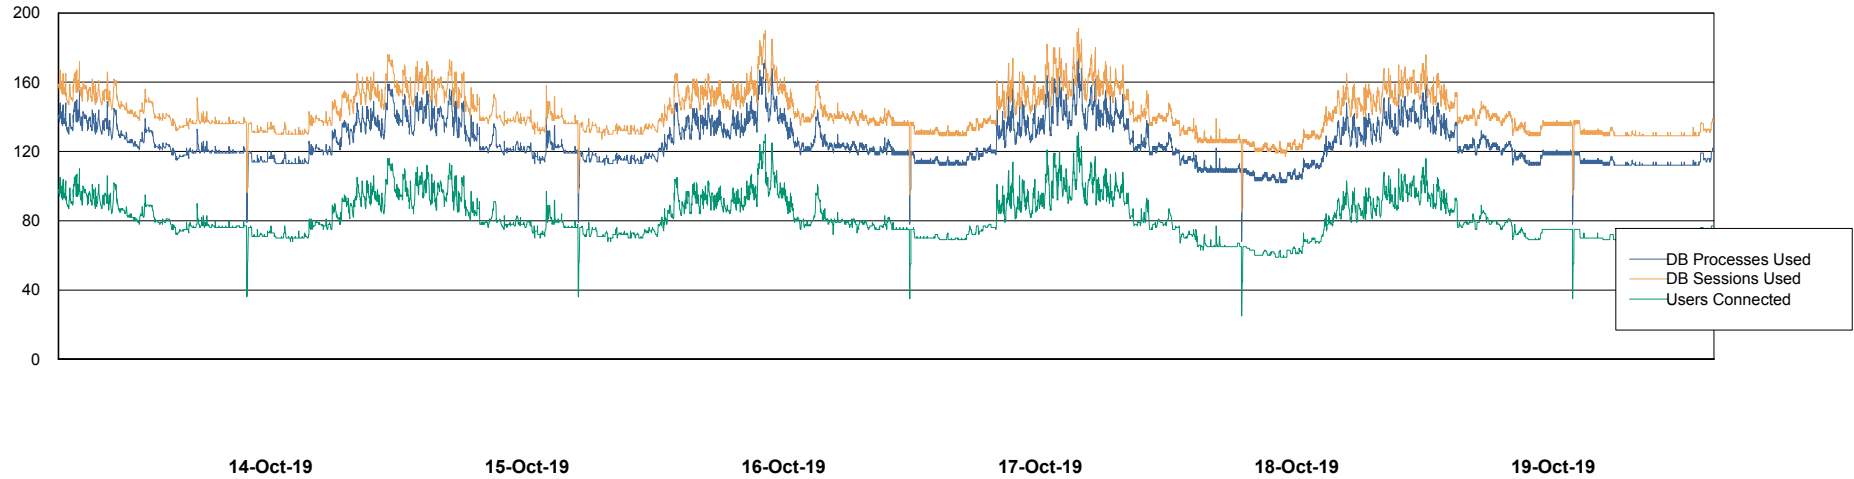

Weekly SLA Customer Report

Customer LSS_Prod (NO SLA)
Database ID 96

Database Performance LSS_ABSCH3_DB_LIODA3

Weekly SLA Customer Report

Customer LSS_Prod (NO SLA)
Database ID 96

Database Performance LSS_ABSEE_DB_LIODA5