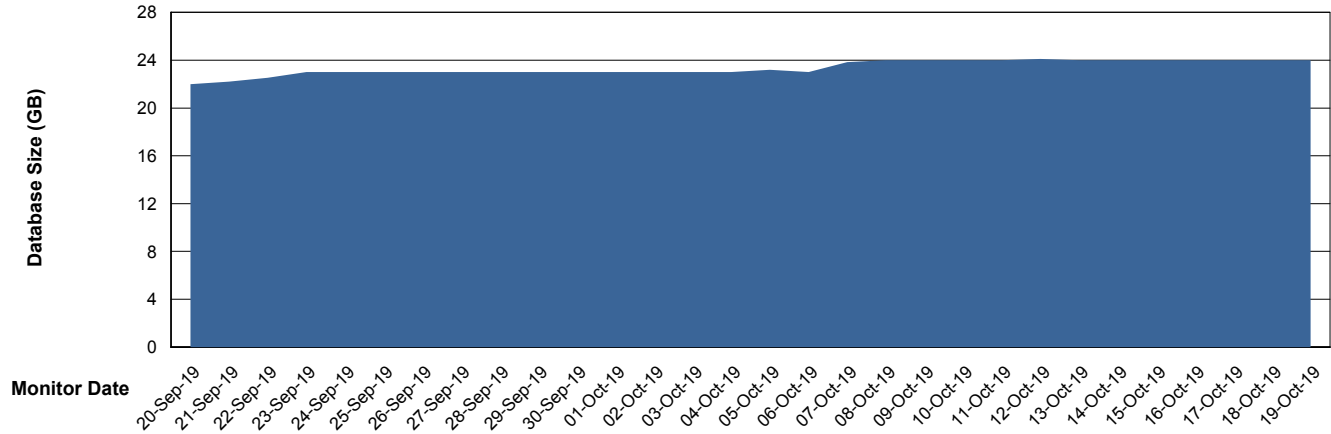

DATABASE SIZE LSS_ABSEE_DB_LIODA5

Database growth over last month

Weekly SLA Customer Report

Customer LSS_Prod (NO SLA)
Database ID 96

DATABASE SIZE LSS_ABSEE2_DB_LIODA5

Database growth over last month

DATABASE SIZE LSS_ABSME_DB_LIODA4