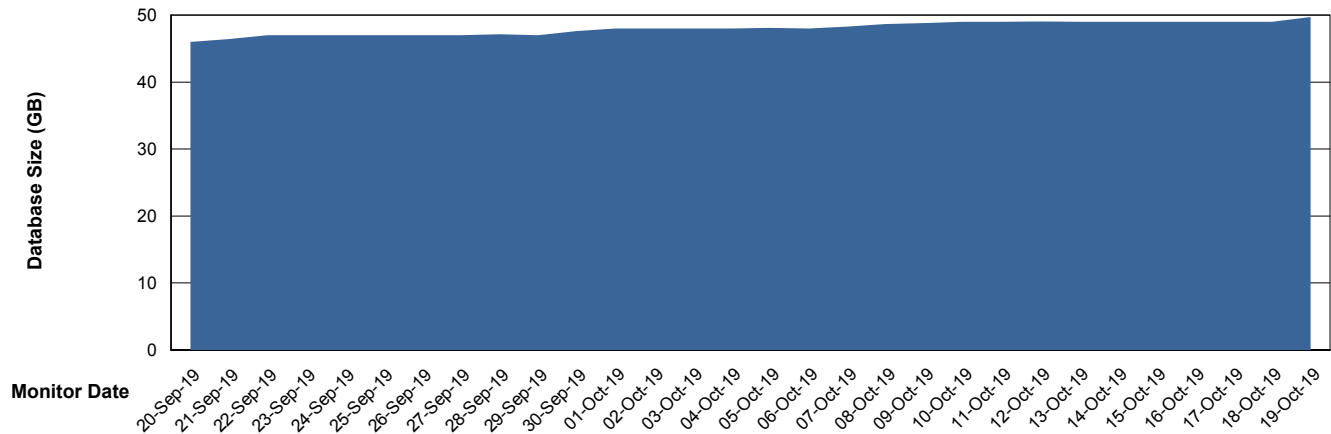

DATABASE SIZE LSS_ABSCH2_DB_LIODA3

Database growth over last month