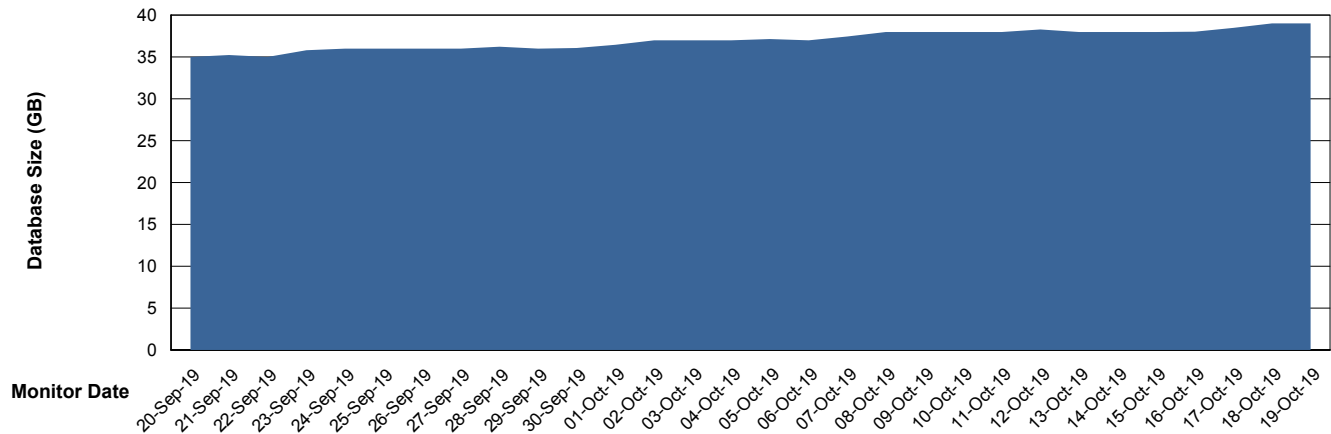

DATABASE SIZE LSS_ABSEE_DB_LIODA5

Database growth over last month