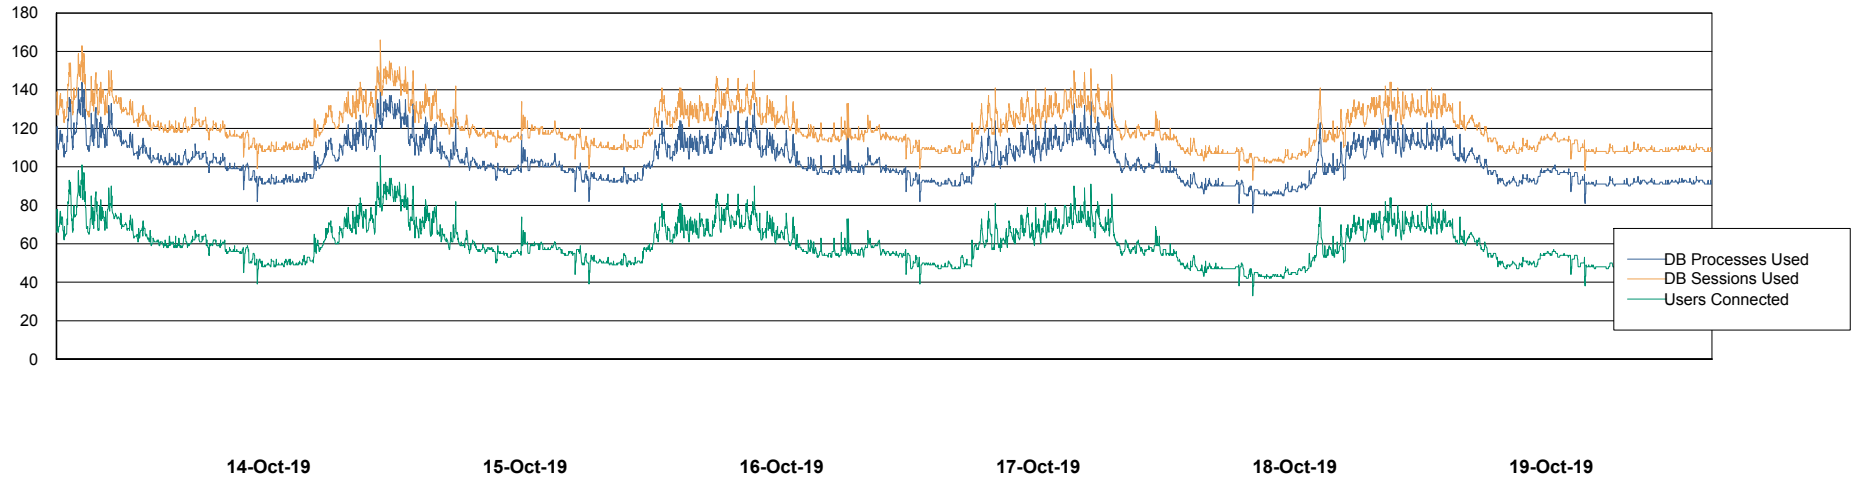

Database Performance LSS_ABSME2_DB_LIODA4