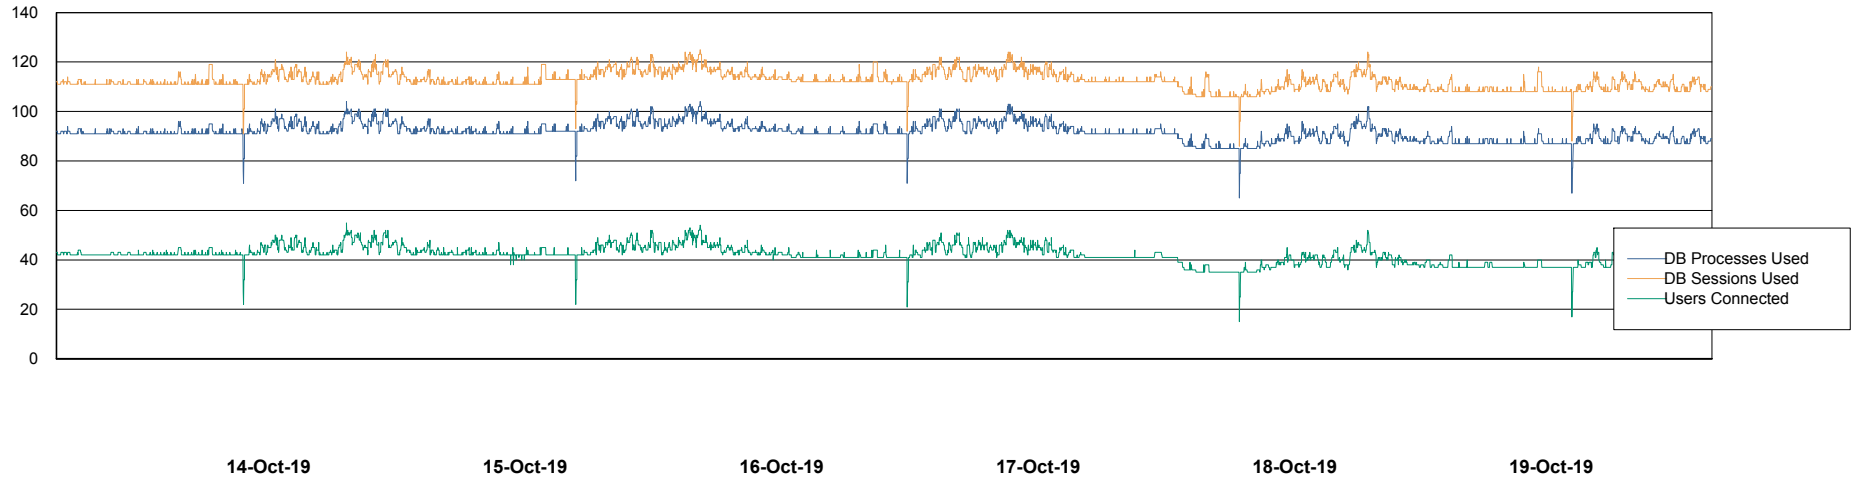

Database Performance LSS_ABSCH_DB_LIODA3