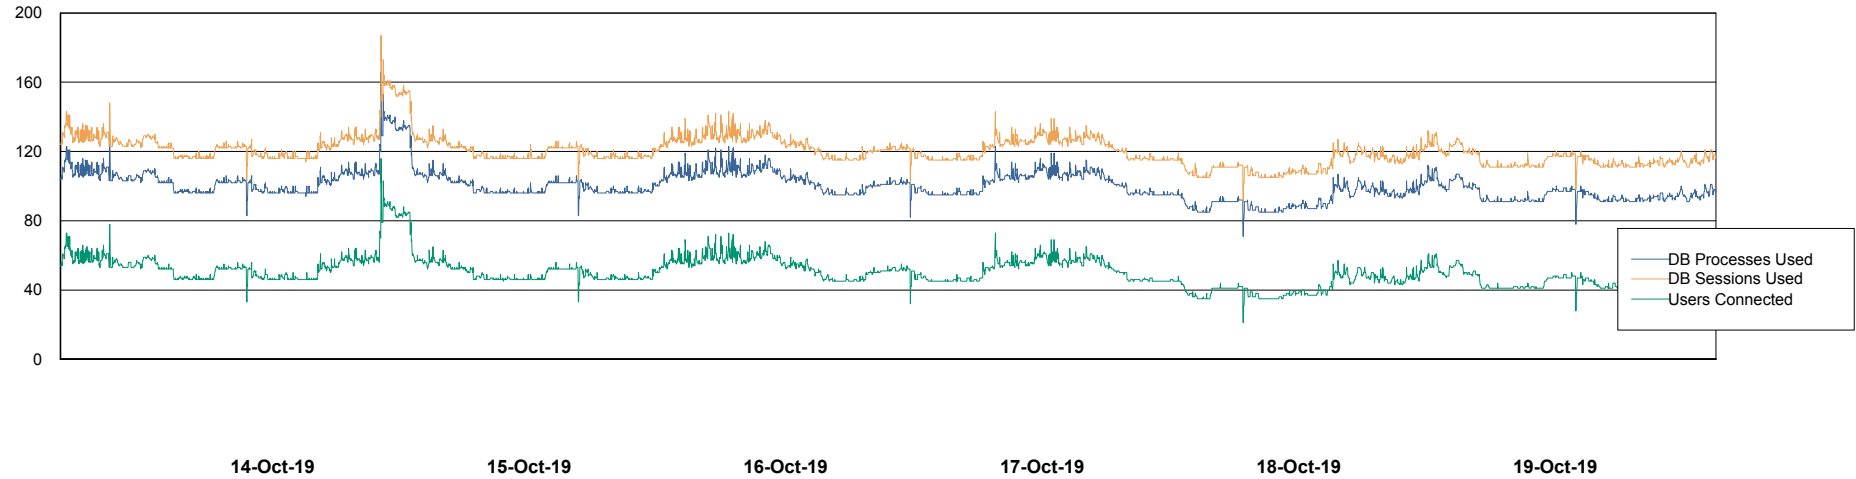

Weekly SLA Customer Report

Customer LSS_Prod (NO SLA)
Database ID 96

Database Performance LSS_ABSCH_DB_LIODA3

Weekly SLA Customer Report

Customer LSS_Prod (NO SLA)
Database ID 96

Database Performance LSS_ABSCH2_DB_LIODA3