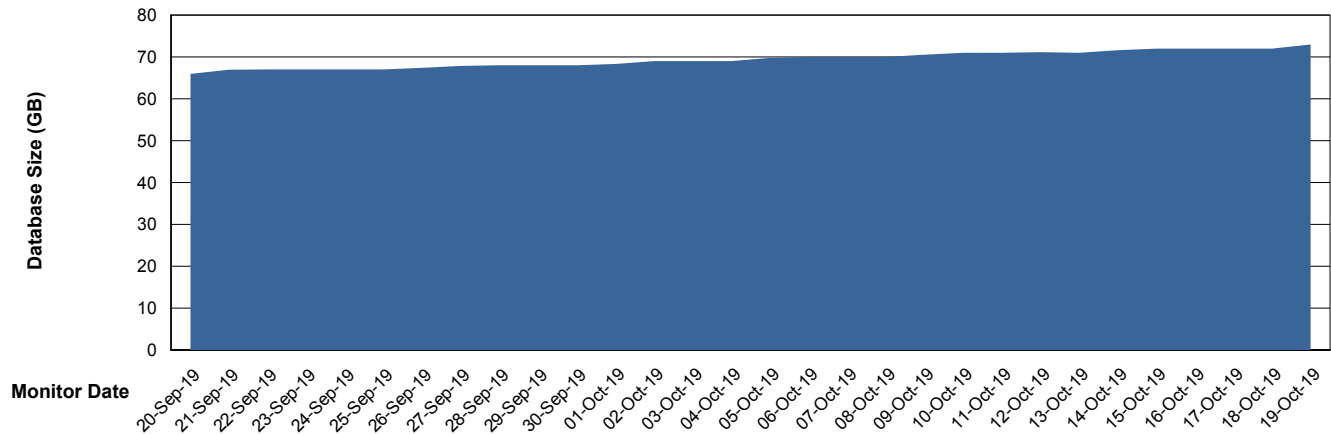

DATABASE SIZE LSS_ABSME_DB_LIODA4

Database growth over last month