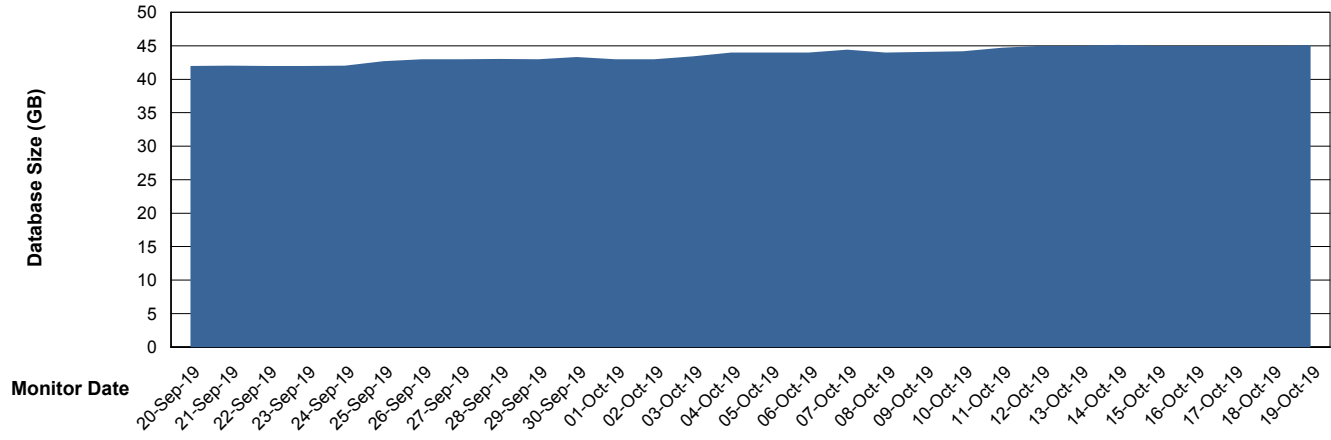

Database growth over last month

Weekly SLA Customer Report

Customer LSS_Prod (NO SLA)
Database ID 96

DATABASE SIZE LSS_ABSME2_DB_LIODA4

Database growth over last month

Weekly SLA Customer Report

Customer LSS_Prod (NO SLA)
 Database ID 96

Database Tablespace LSS_ABSCH_DB_LIODA3

Date	Tablespace Name	Filesize (Gb)	Usedsize (Gb)	Percentage free
19-Oct-19	ABSDATA	70	32	54
	INDX	10	1	90
18-Oct-19	ABSDATA	70	32	54
	INDX	10	1	90
17-Oct-19	ABSDATA	70	32	54
	INDX	10	1	90
16-Oct-19	ABSDATA	70	32	54
	INDX	10	1	90
15-Oct-19	ABSDATA	70	32	54
	INDX	10	1	90
14-Oct-19	ABSDATA	70	32	54
	INDX	10	1	90
13-Oct-19	ABSDATA	70	32	54
	INDX	10	1	90