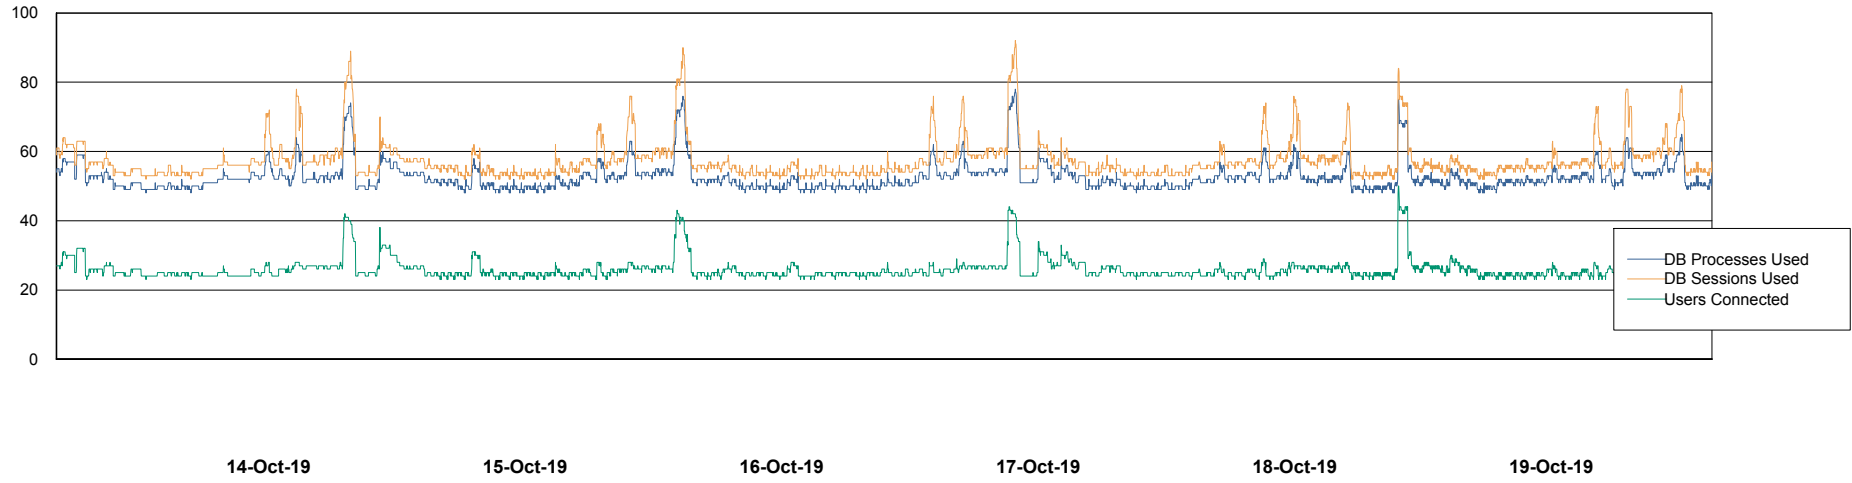

Database Performance LLGDBBI_Production