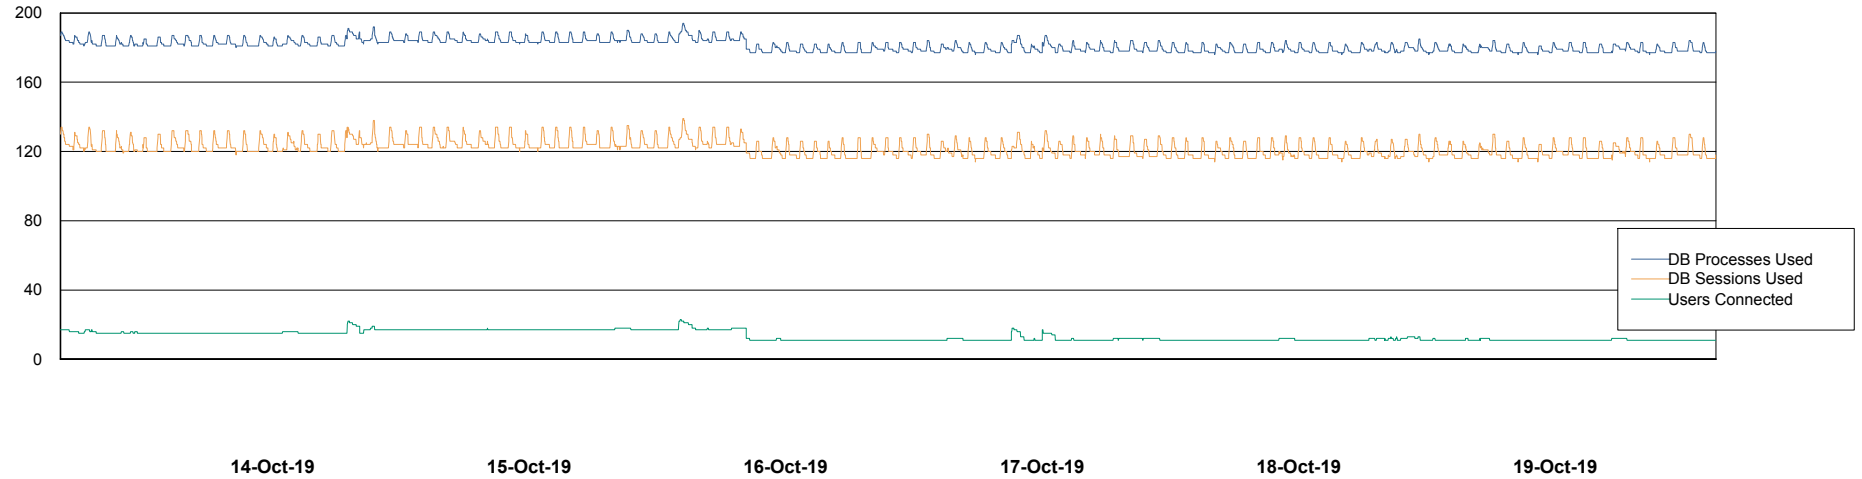

Weekly SLA Customer Report

Customer LLG_Production
Database ID 53

Database Performance LLGDB_Production

Weekly SLA Customer Report

Customer LLG_Production
Database ID 53

Database Performance LLGDB_Standby

Weekly SLA Customer Report