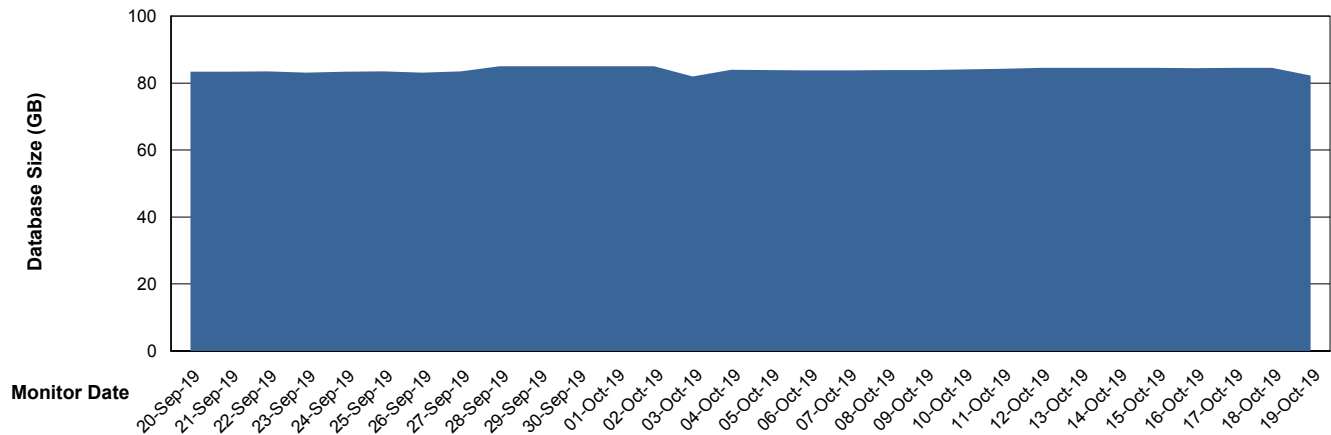

DATABASE SIZE LLGDBBI_Production

Database growth over last month