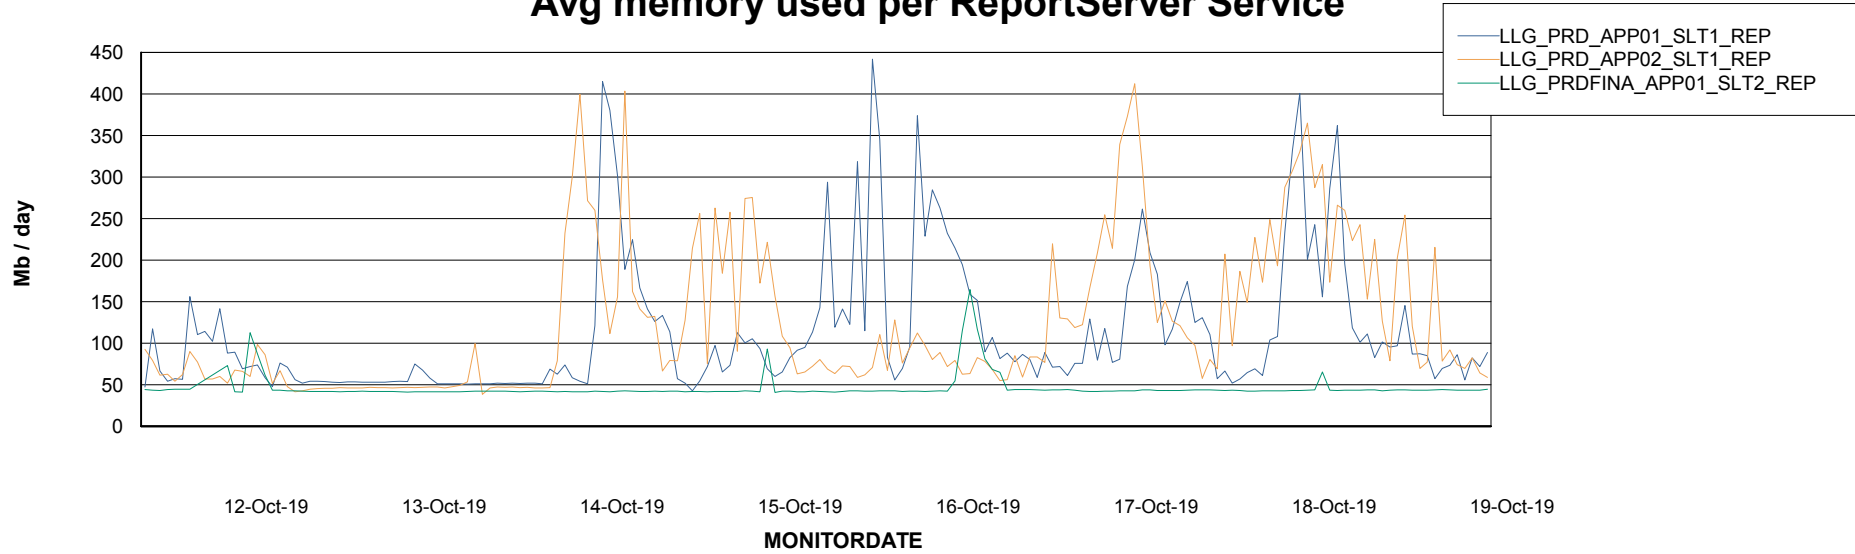

ABSSolute Application Server Services

Avg memory used per ReportServer Service