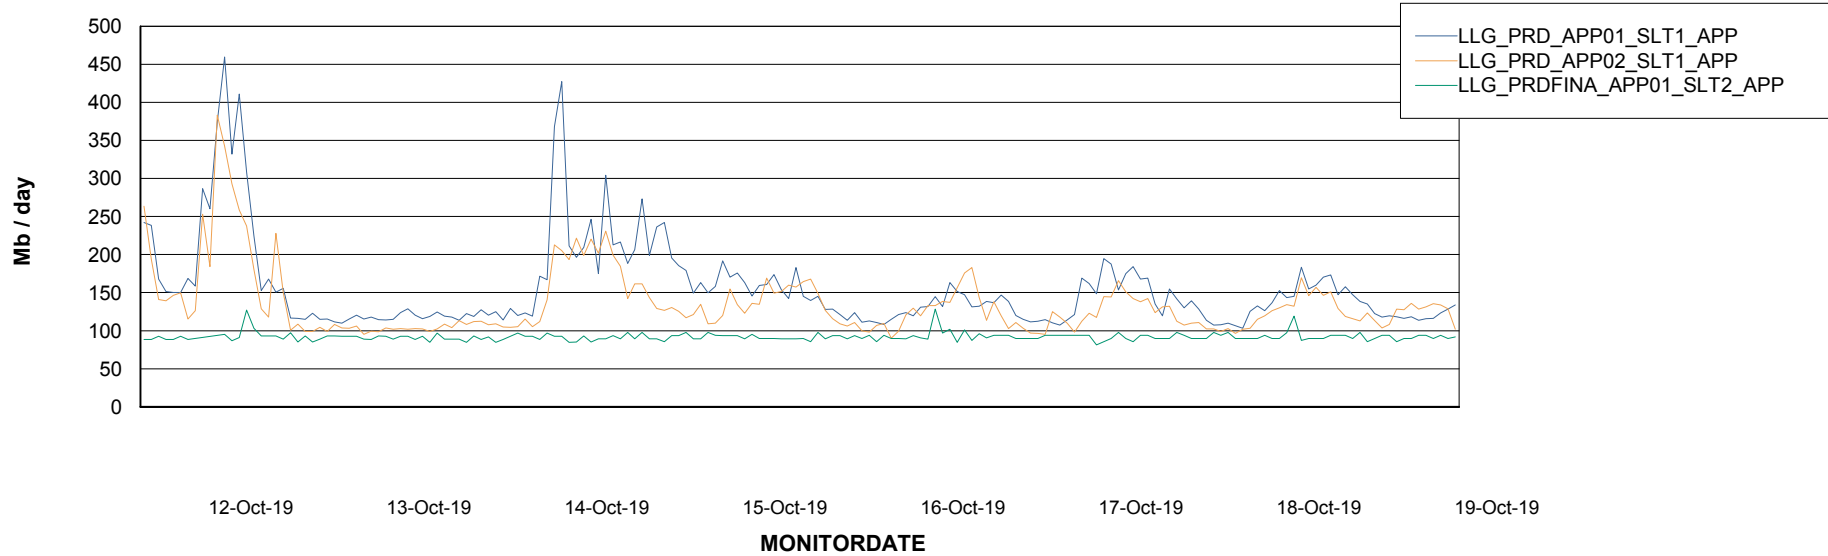

ABSSolute Application Server Services

Avg memory used per ABS Server Service