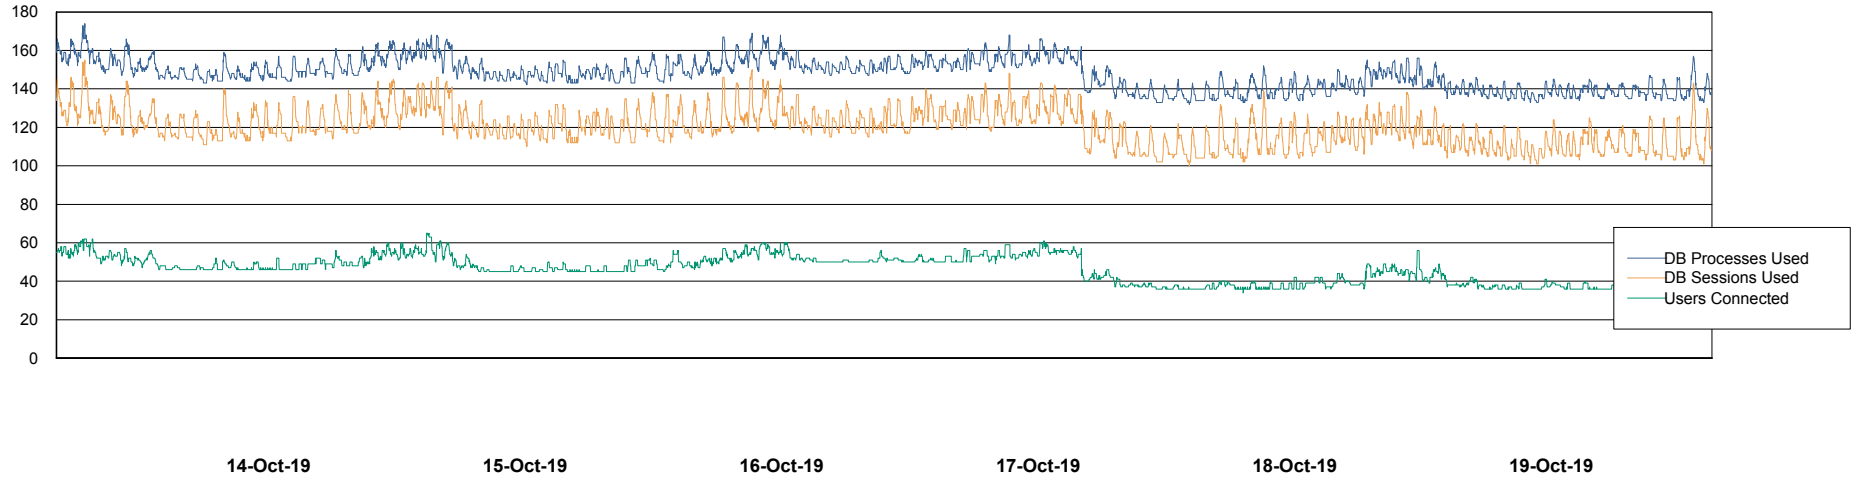

Database Performance LLGDB_Production