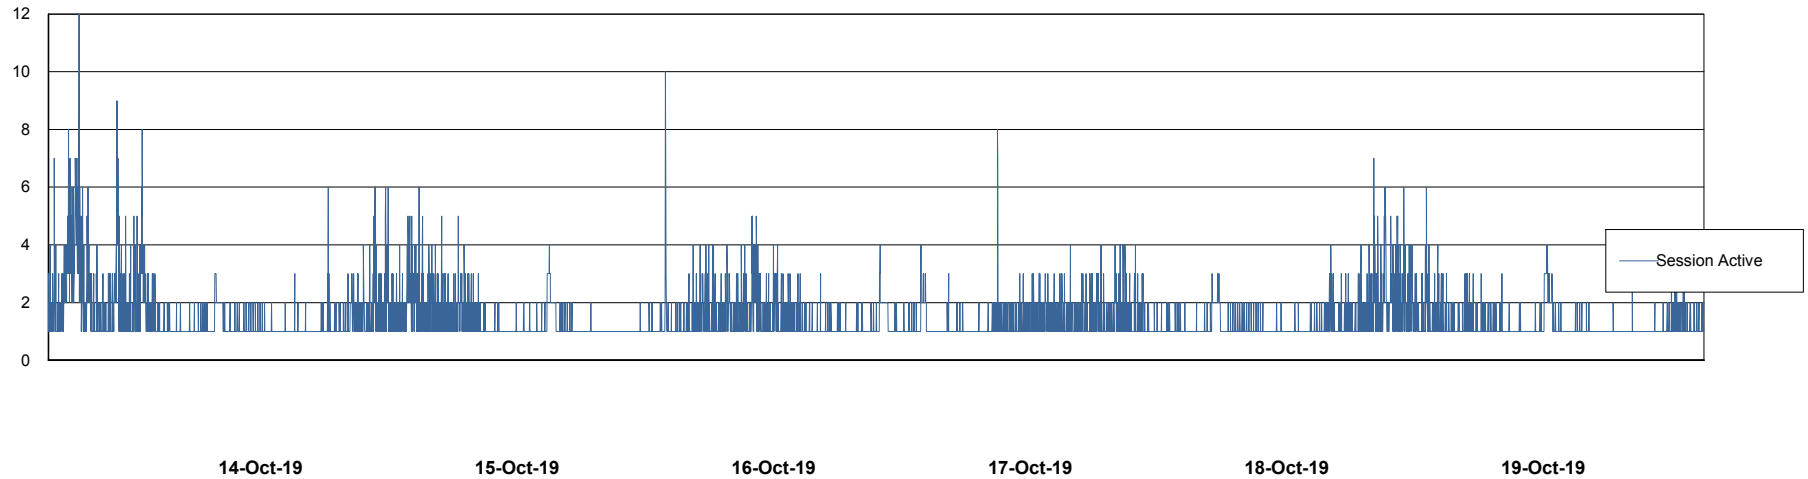

Database Performance LLGDB_Production