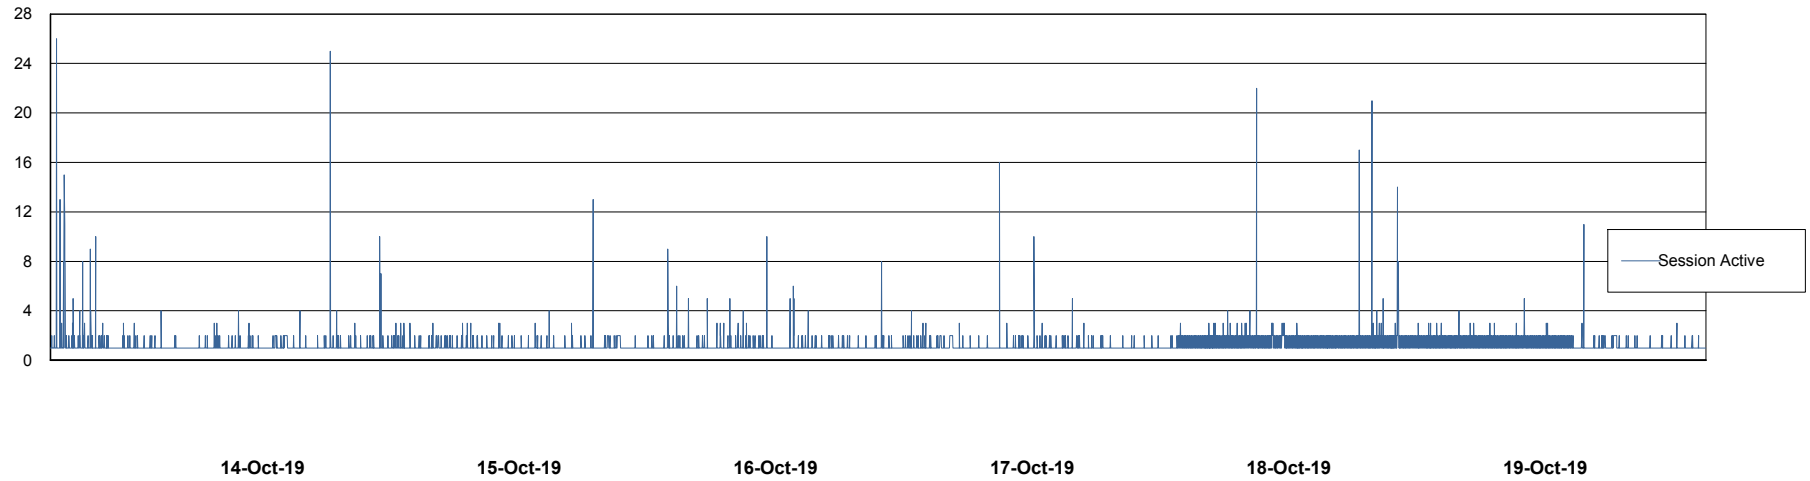

Weekly SLA Customer Report

Customer LLG_Production
Database ID 53

Database Performance LLGDB_Production

Weekly SLA Customer Report

Customer LLG_Production
Database ID 53

Database Performance LLGDB_Standby

Weekly SLA Customer Report