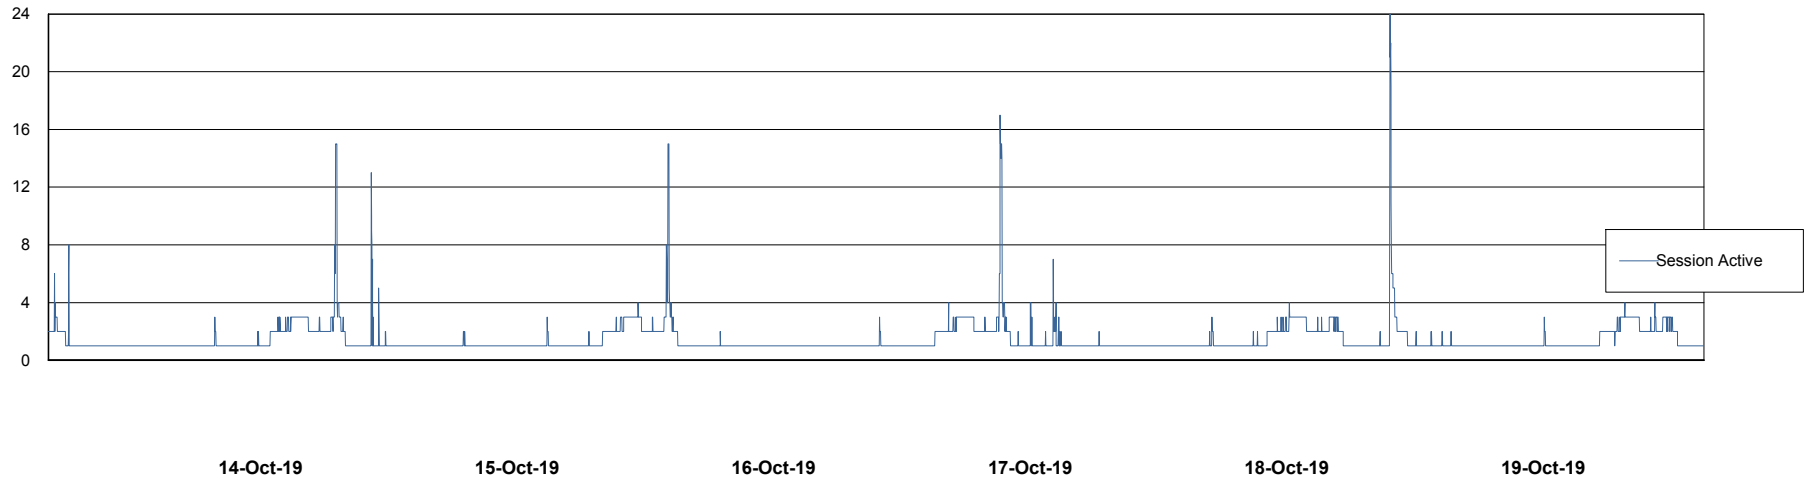

Database Performance LLGDBBI_Production