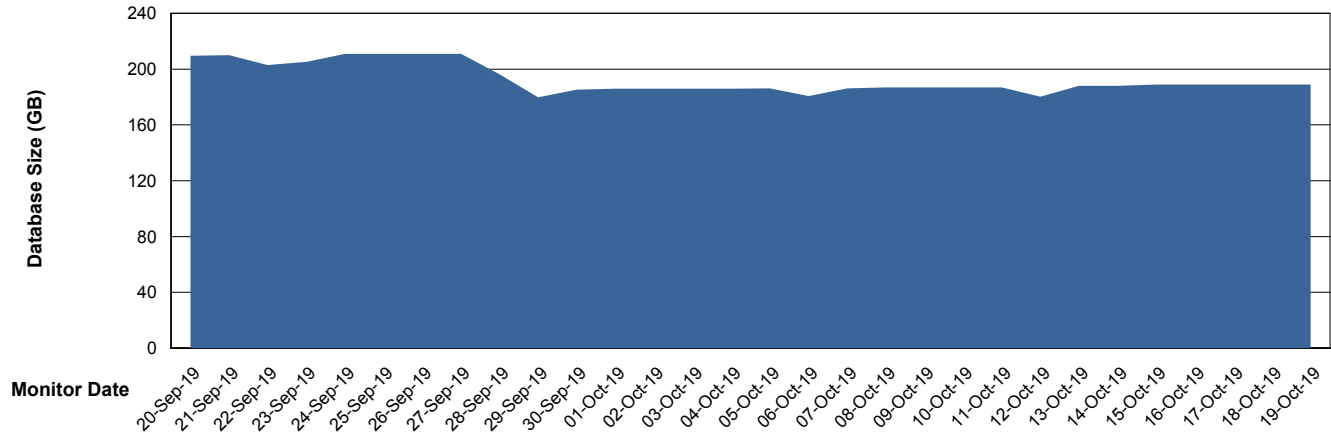

Customer LLG_Production
Database ID 53

Database Performance LLGDBBI_Production

Weekly SLA Customer Report

Customer LLG_Production
Database ID 53

DATABASE SIZE LLGDB_Production

Database growth over last month

DATABASE SIZE LLGDBBI_Production

Database growth over last month

Weekly SLA Customer Report

Customer LLG_Production
Database ID 53

DATABASE SIZE OLD_LLADB_Production

Weekly SLA Customer Report

Customer LLG_Production
 Database ID 53