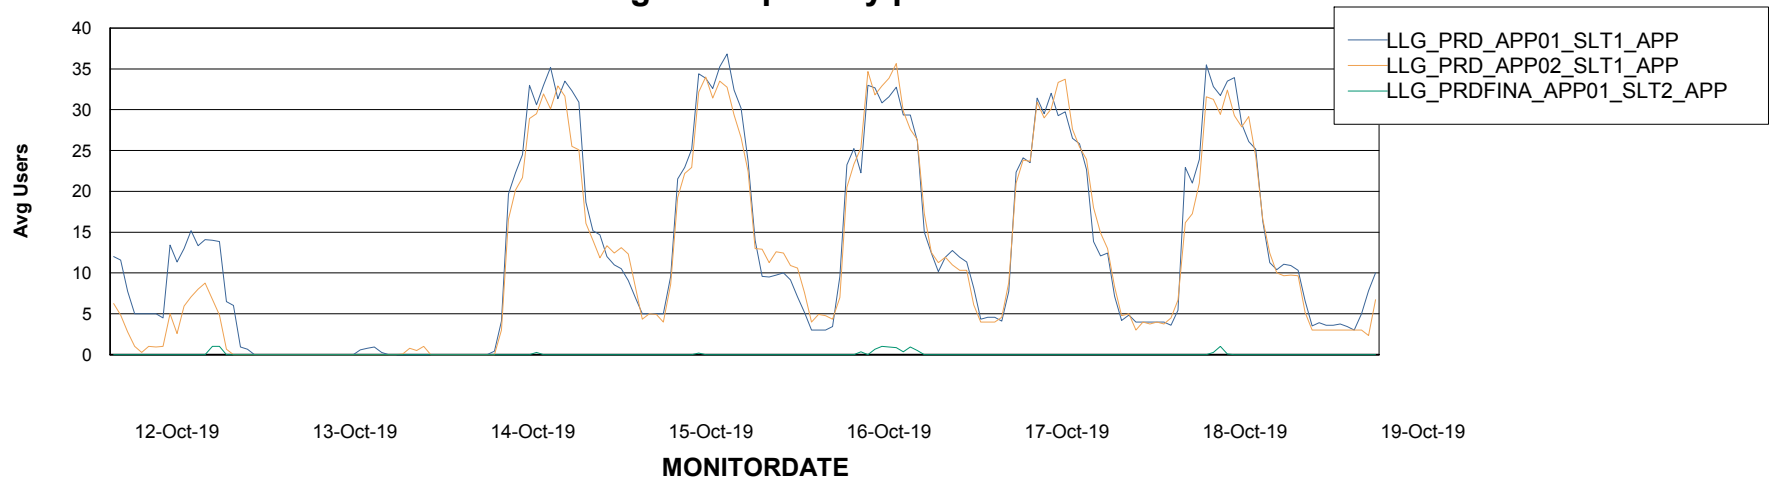

Avg users per day per ABS server