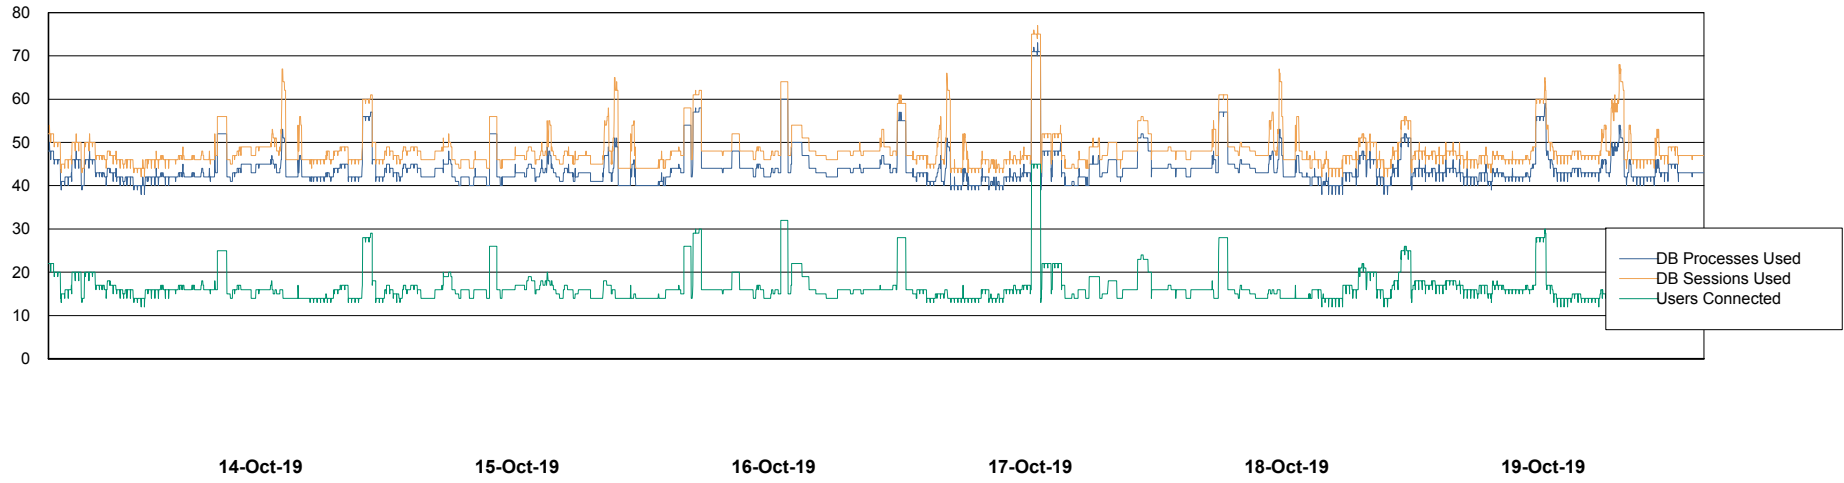

Database Performance FISDB_PRD_BI