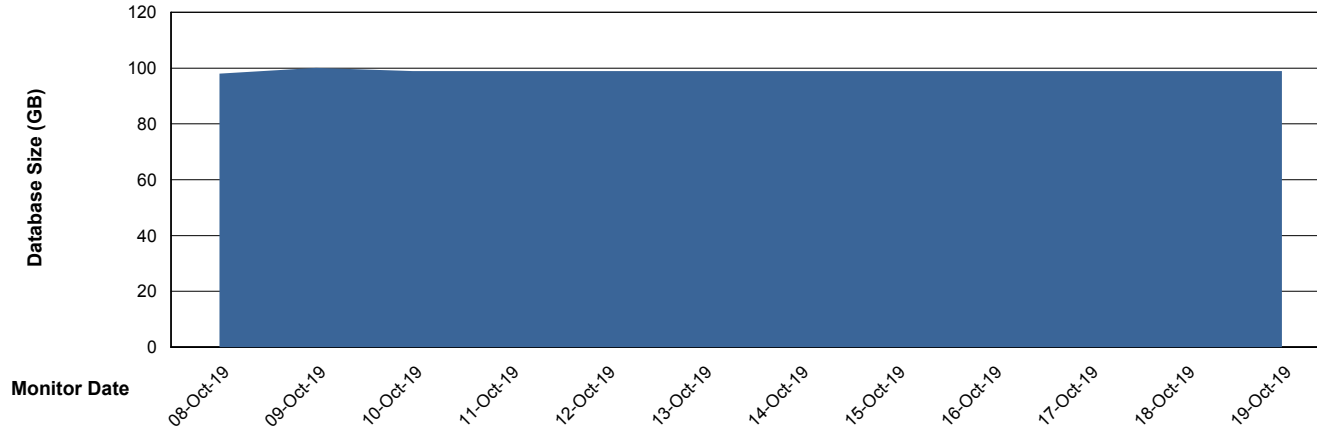

Customer FIS_Production
Database ID 46

Database Performance FISDB_Standby

Weekly SLA Customer Report

Customer FIS_Production
Database ID 46

DATABASE SIZE FISDB_PRD_BI

Database growth over last month

DATABASE SIZE FISDB_Production

Database growth over last month

Weekly SLA Customer Report

Customer FIS_Production
 Database ID 46

Database Tablespace FISDB_PRD_BI

Date	Tablespace Name	Filesize (Gb)	Usedsize (Gb)	Percentage free
19-Oct-19	ABSDATA	104	45	57
	INDX	82	52	37
18-Oct-19	ABSDATA	104	45	57
	INDX	82	52	37
17-Oct-19	ABSDATA	104	45	57
	INDX	82	52	37
16-Oct-19	ABSDATA	104	45	57
	INDX	82	52	37
15-Oct-19	ABSDATA	104	45	57
	INDX	82	52	37
14-Oct-19	ABSDATA	104	45	57
	INDX	82	52	37
13-Oct-19	ABSDATA	104	45	57
	INDX	82	52	37