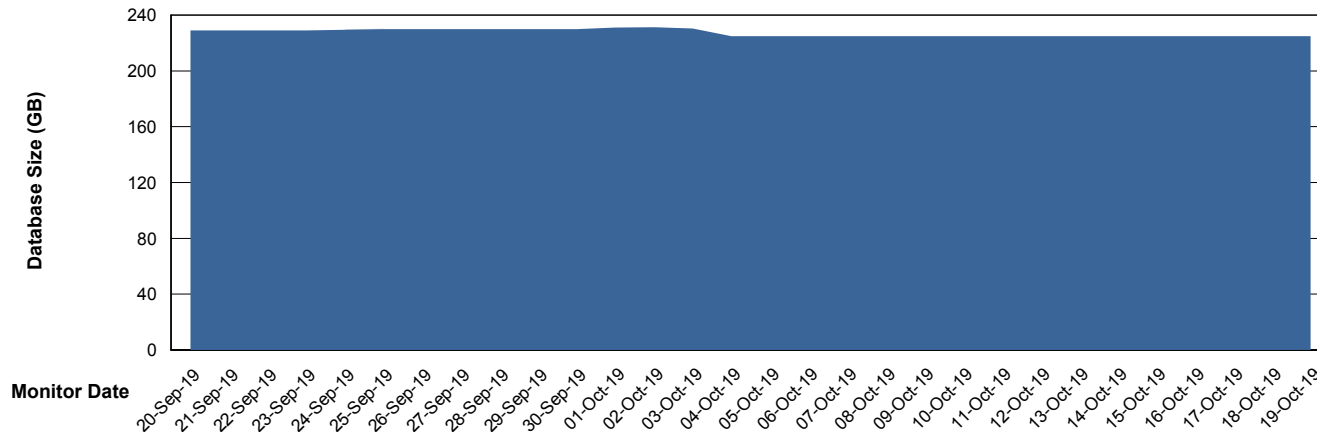

Customer FIS_Production
Database ID 46

Database Performance FISDB_Standby

Weekly SLA Customer Report

Customer FIS_Production
Database ID 46

DATABASE SIZE FISDB_PRD_BI

Database growth over last month

DATABASE SIZE FISDB_Production

Database growth over last month

Weekly SLA Customer Report

Customer FIS_Production
 Database ID 46

Database Tablespace FISDB_PRD_BI

Date	Tablespace Name	Filesize (Gb)	Usedsize (Gb)	Percentage free
19-Oct-19	ABSDATA	104	45	57
	INDX	82	52	37
18-Oct-19	ABSDATA	104	45	57
	INDX	82	52	37
17-Oct-19	ABSDATA	104	45	57
	INDX	82	52	37
16-Oct-19	ABSDATA	104	45	57
	INDX	82	52	37
15-Oct-19	ABSDATA	104	45	57
	INDX	82	52	37
14-Oct-19	ABSDATA	104	45	57
	INDX	82	52	37
13-Oct-19	ABSDATA	104	45	57
	INDX	82	52	37