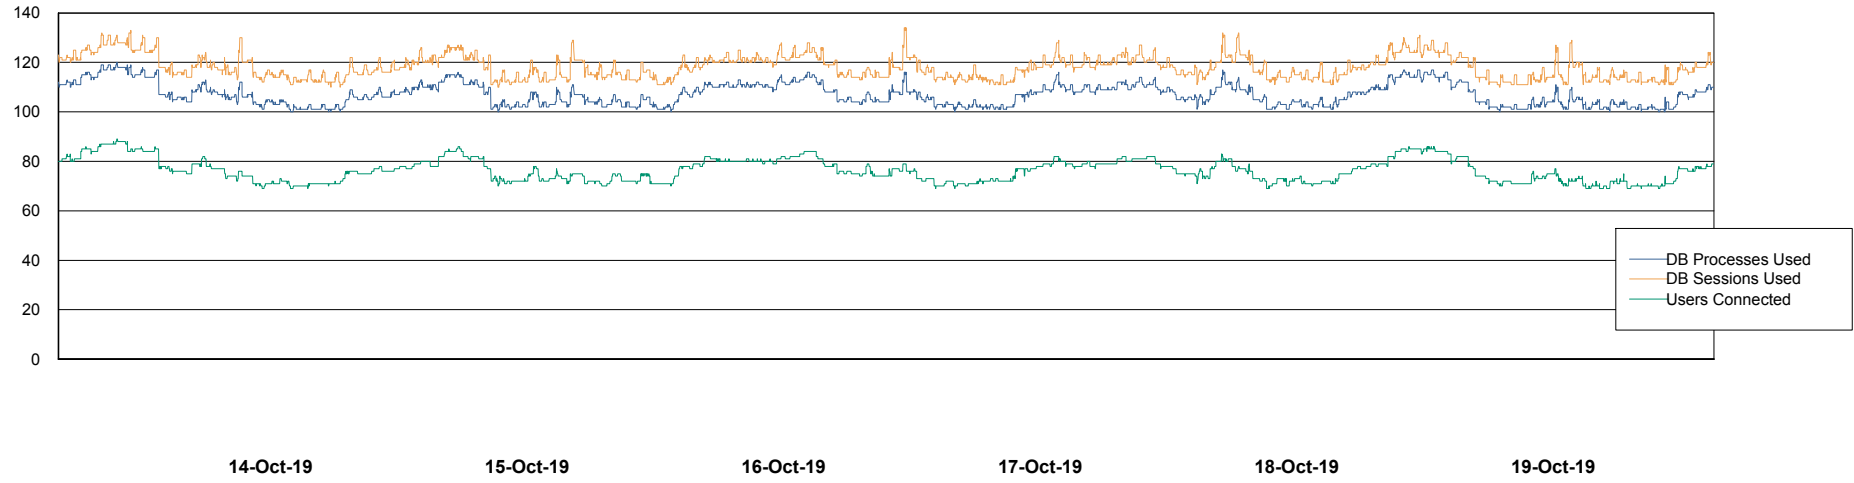

Weekly SLA Customer Report

Customer FIS_Production
Database ID 46

Database Performance FISDB_PRD_BI

Weekly SLA Customer Report

Customer FIS_Production
Database ID 46

Database Performance FISDB_Production

Weekly SLA Customer Report

Customer FIS_Production
Database ID 46

Database Performance FISDB_Standby

Weekly SLA Customer Report

Customer FIS_Production
Database ID 46

DATABASE SIZE FISDB_PRD_BI

Database growth over last month

DATABASE SIZE FISDB_Production