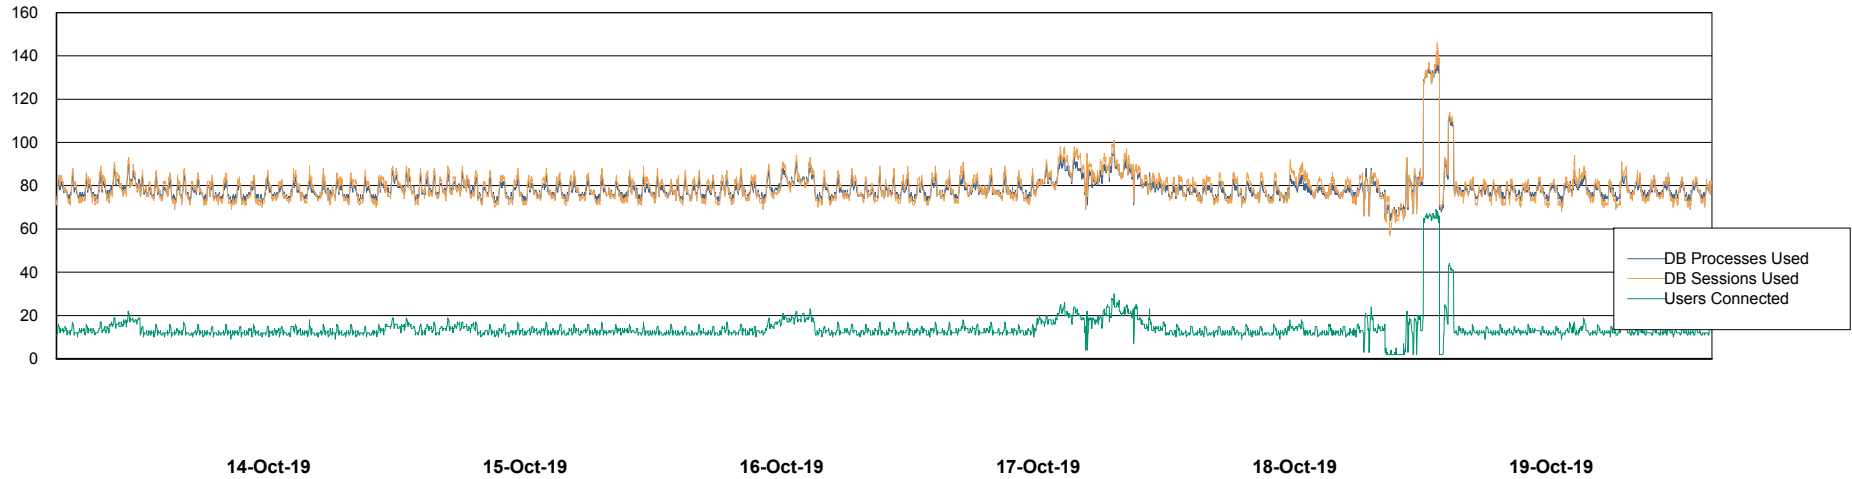

Database Performance ELJDB_PRD_BI