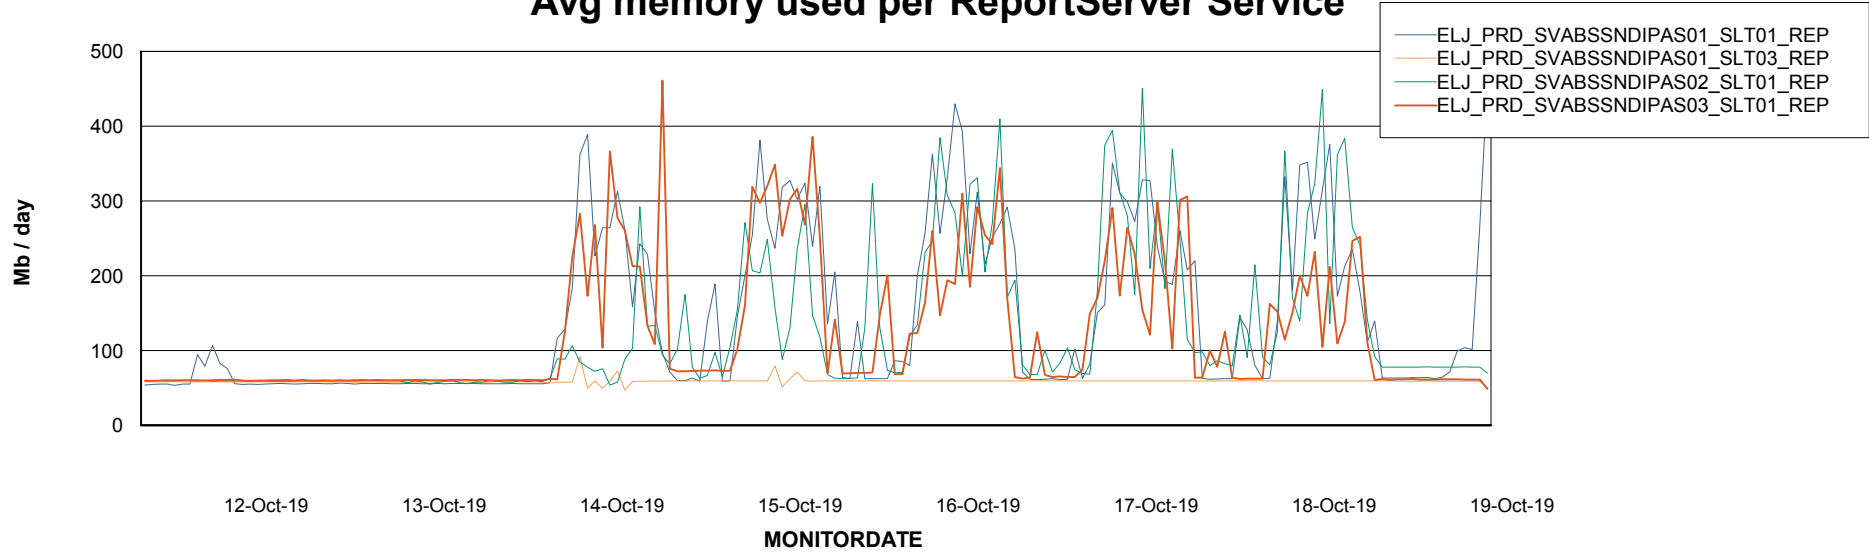

ABSSolute Application ReportServer Services

Avg memory used per ReportServer Service