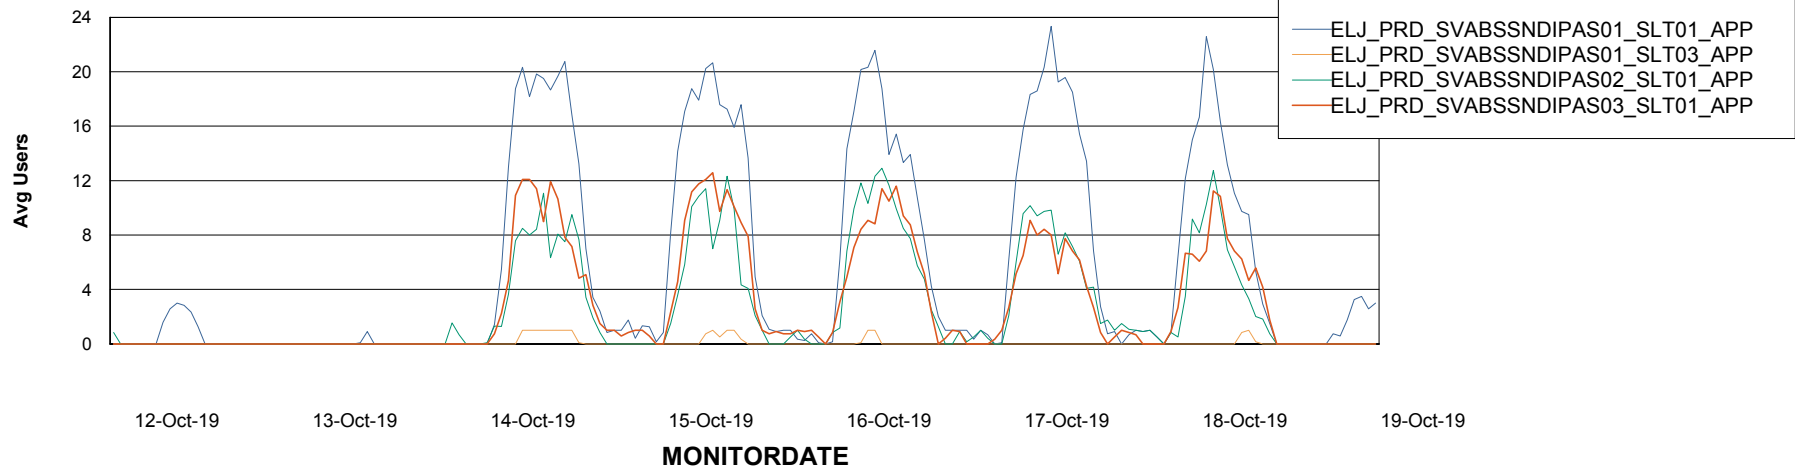

Avg users per day per ABS server