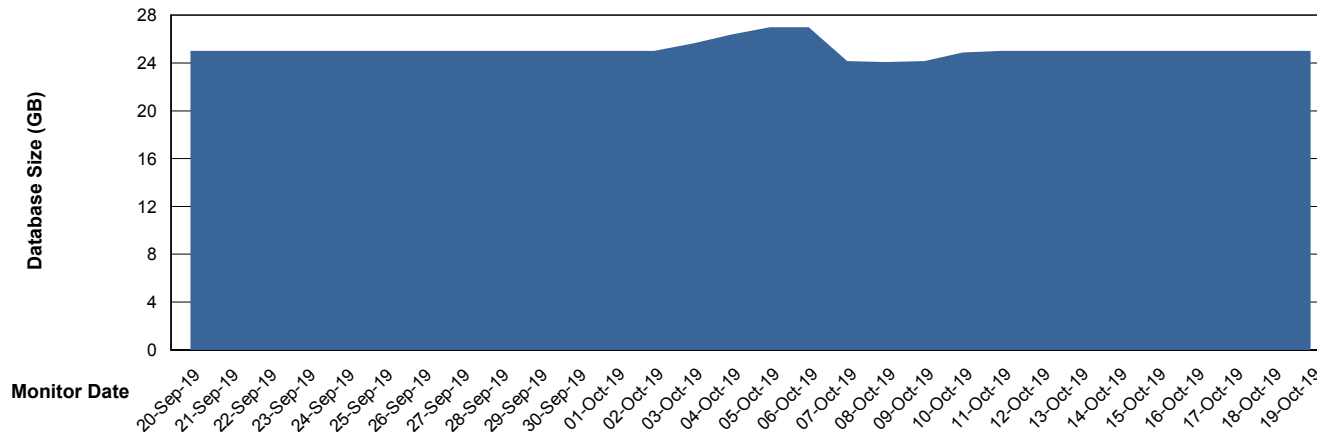

DATABASE SIZE ELJDB_Production

Database growth over last month