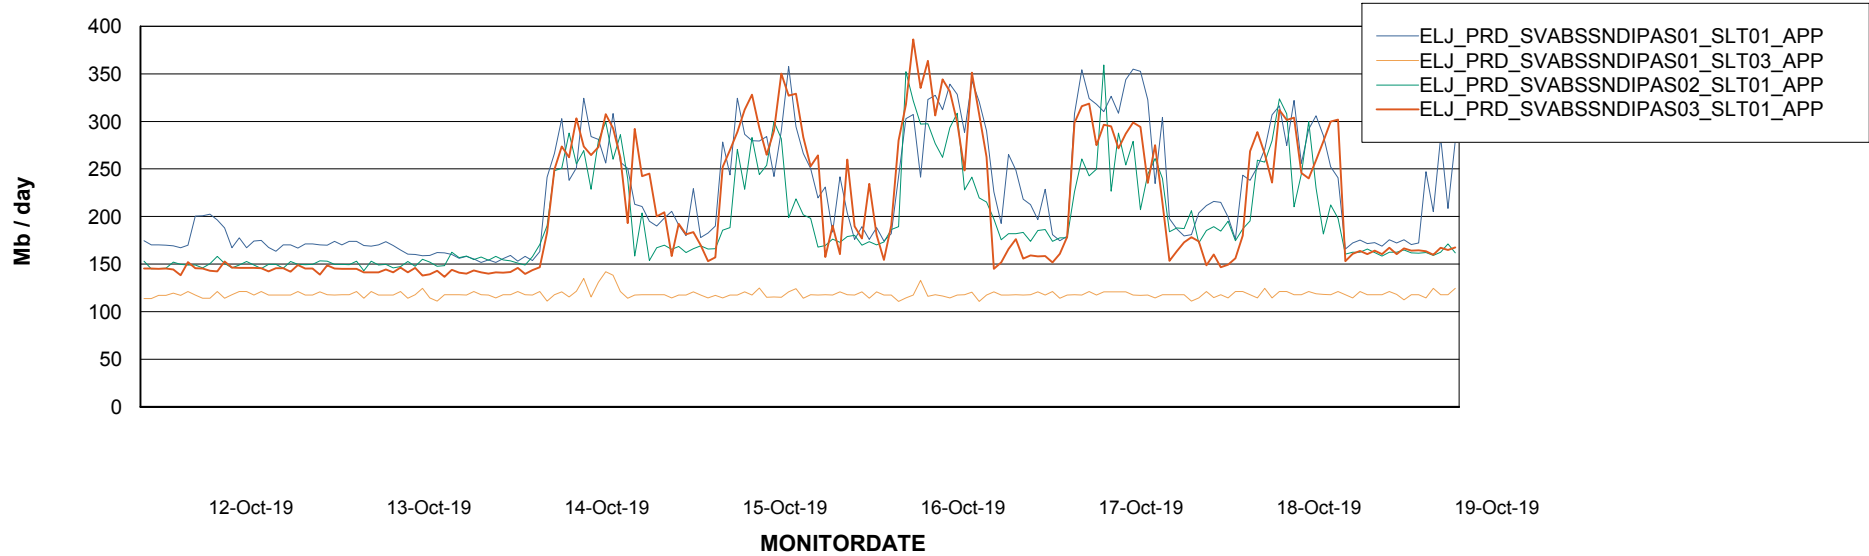

ABSSolute Application Server Services

Avg memory used per ABS Server Service