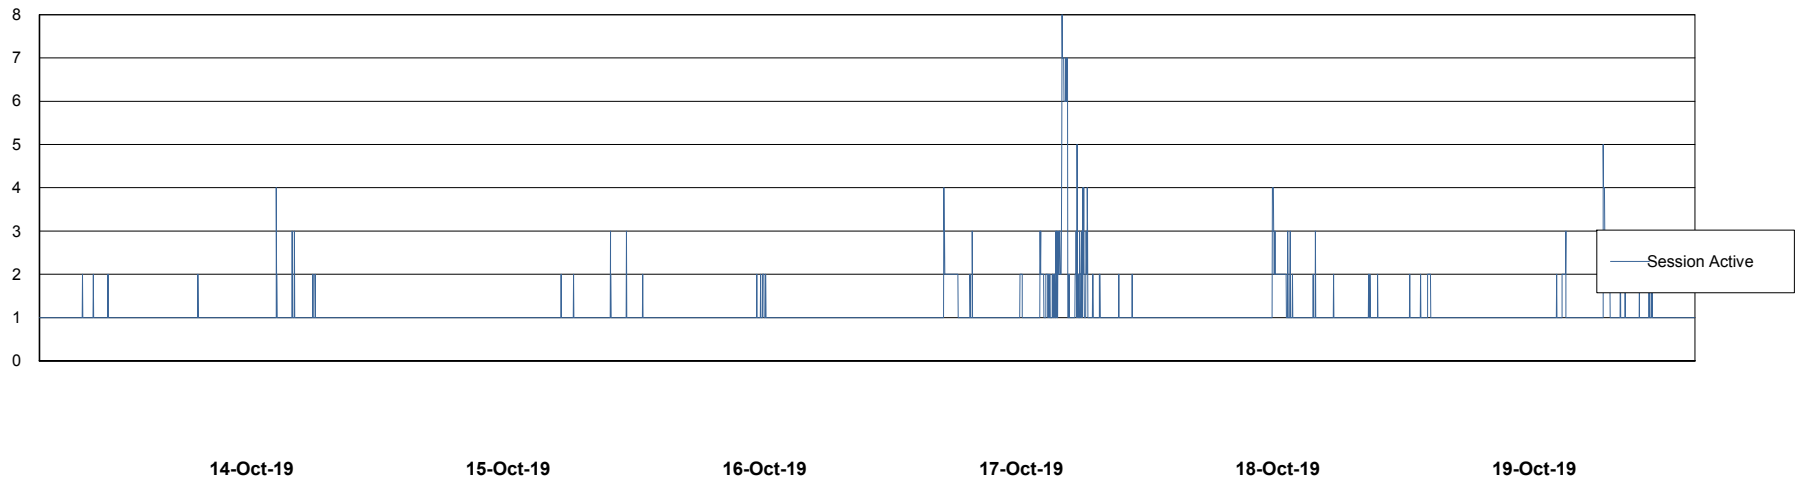

Database Performance ELJDB_PRD_BI