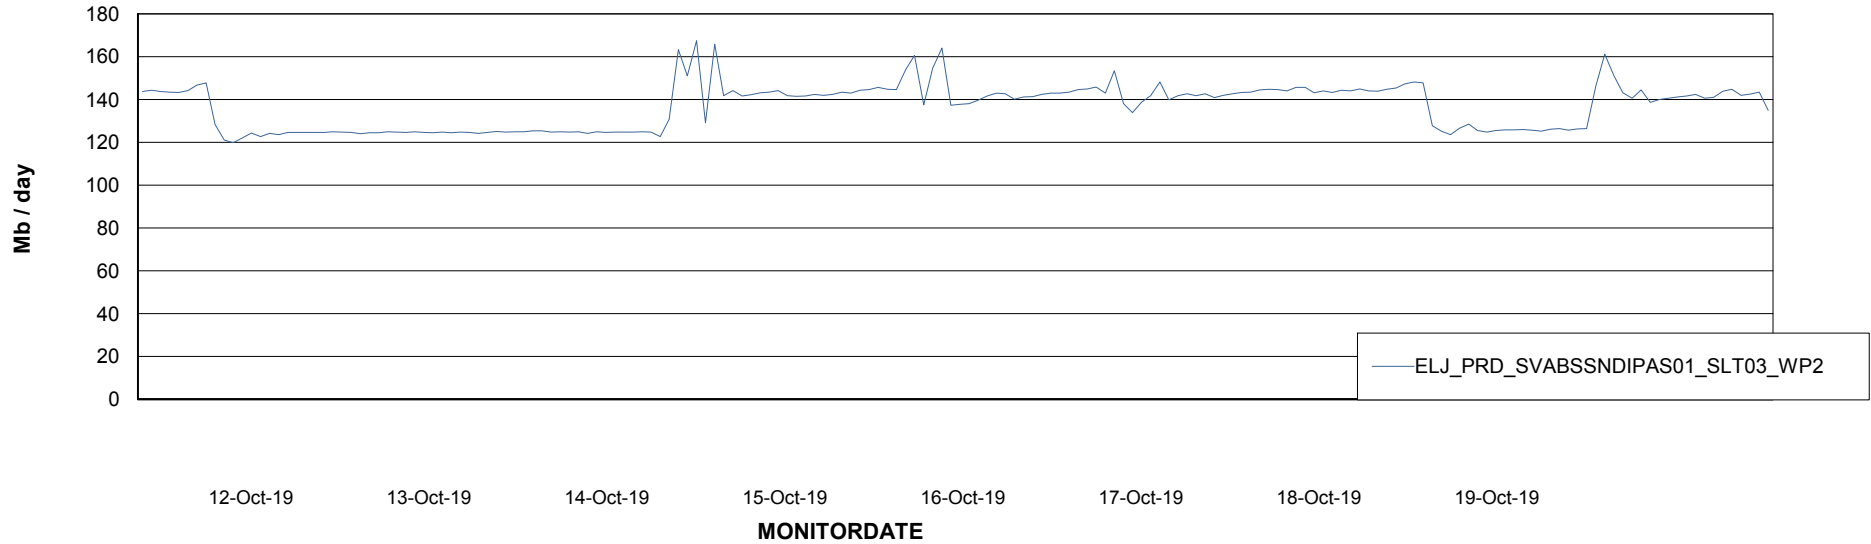

ABSolute Web Component Services

Avg memory used per ABS Web component