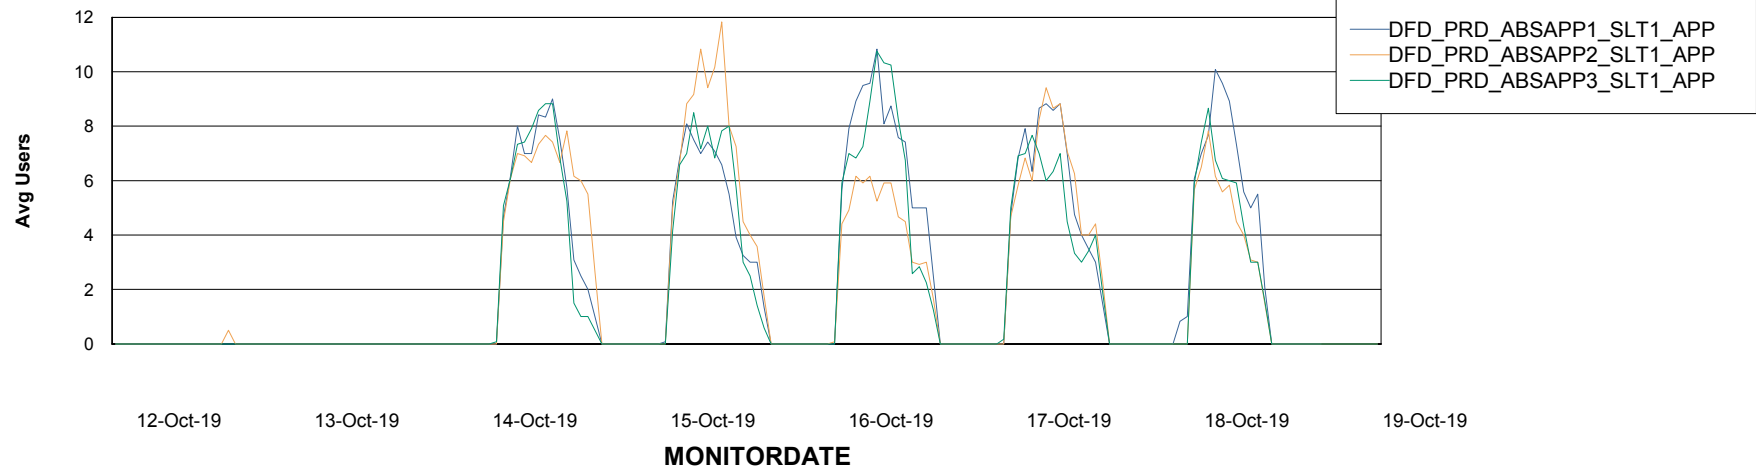

Avg users per day per ABS server