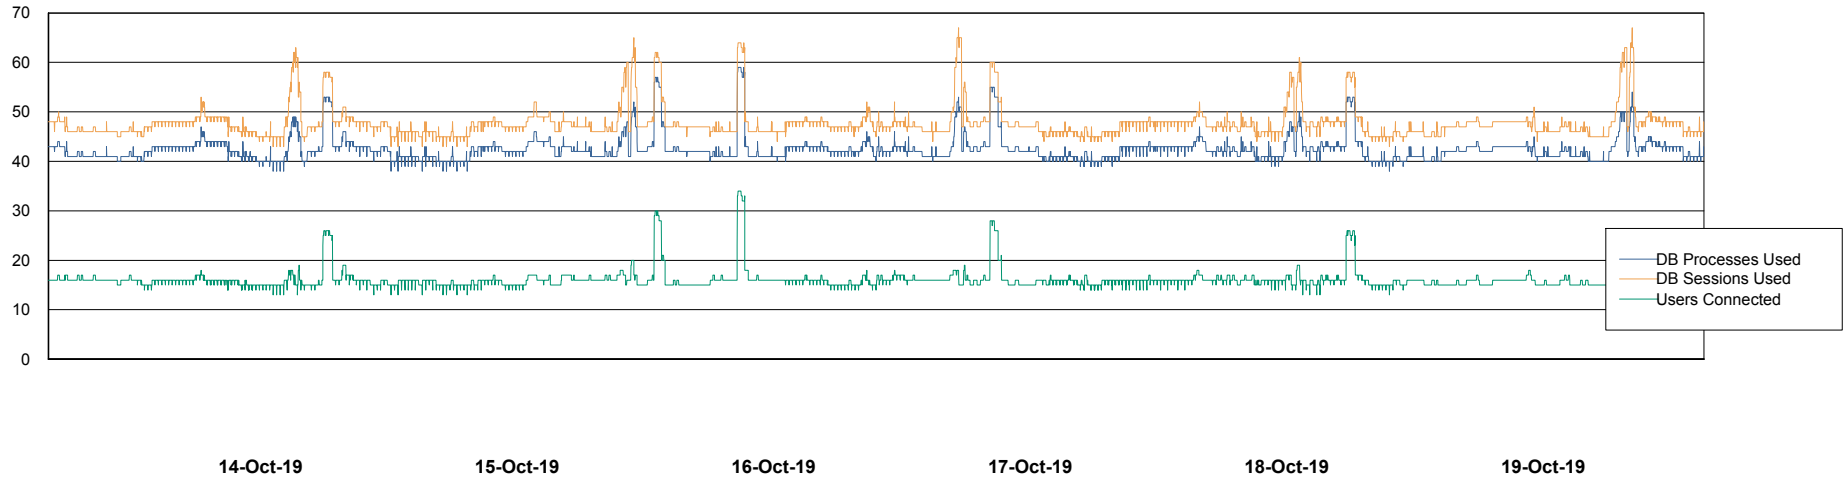

Database Performance DFDDDBBI_Production