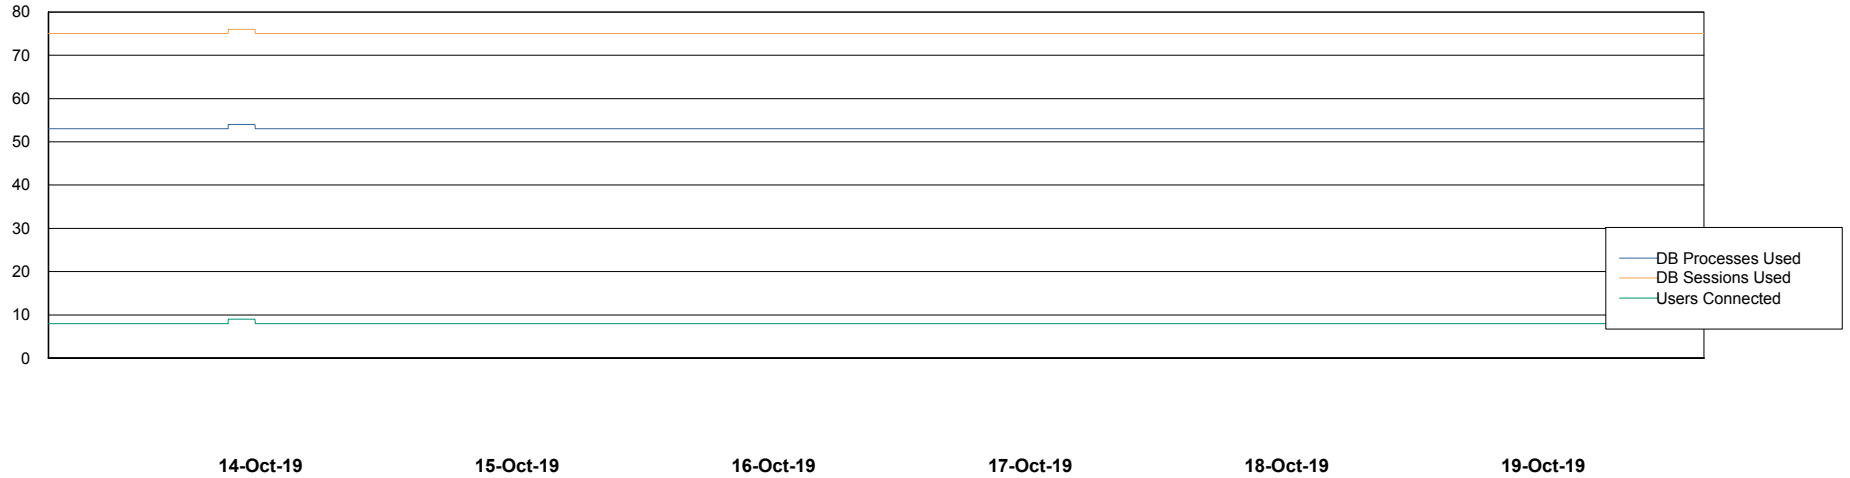

Weekly SLA Customer Report

Customer DFD Production
Database ID 39

Database Performance DFDDB_Production

Weekly SLA Customer Report

Customer DFD Production
Database ID 39

Database Performance DFDDDB_Standby