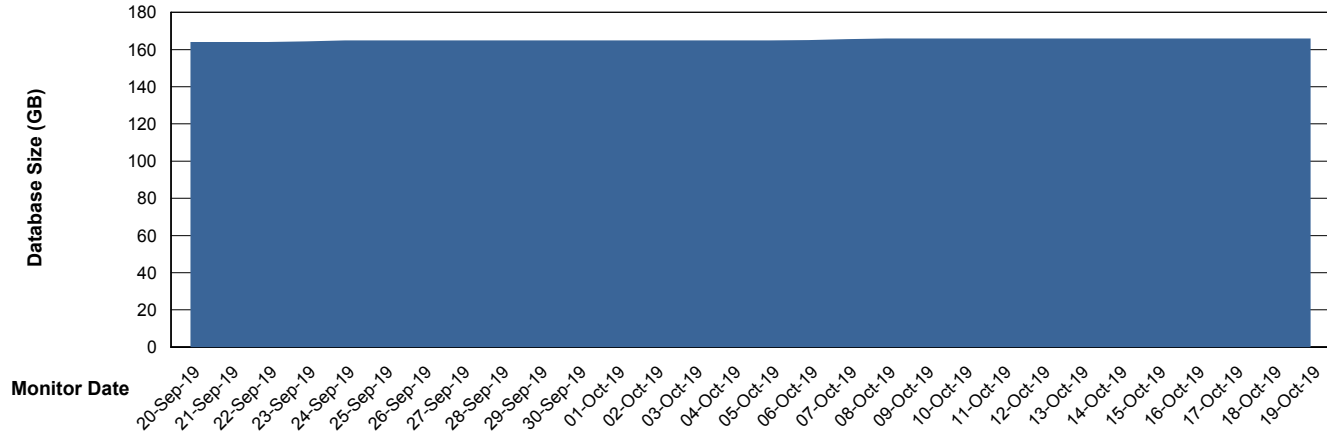

Weekly SLA Customer Report

Customer DFD Production
Database ID 39

Database Performance DFDDDBBI_Production

Weekly SLA Customer Report

Customer DFD Production
Database ID 39

DATABASE SIZE DFDDDB_Production

Database growth over last month