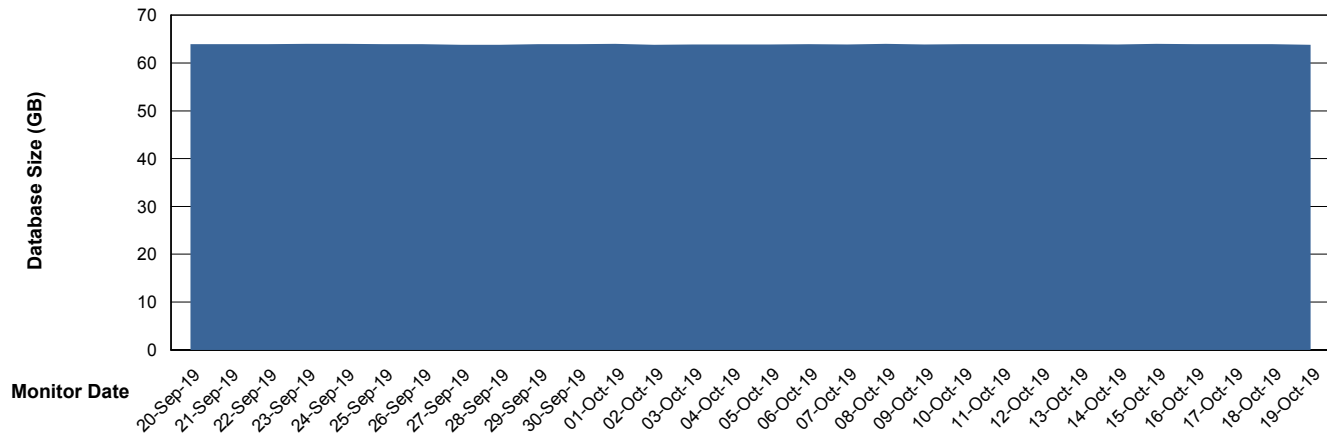

DATABASE SIZE DFDDDBI_Production

Database growth over last month