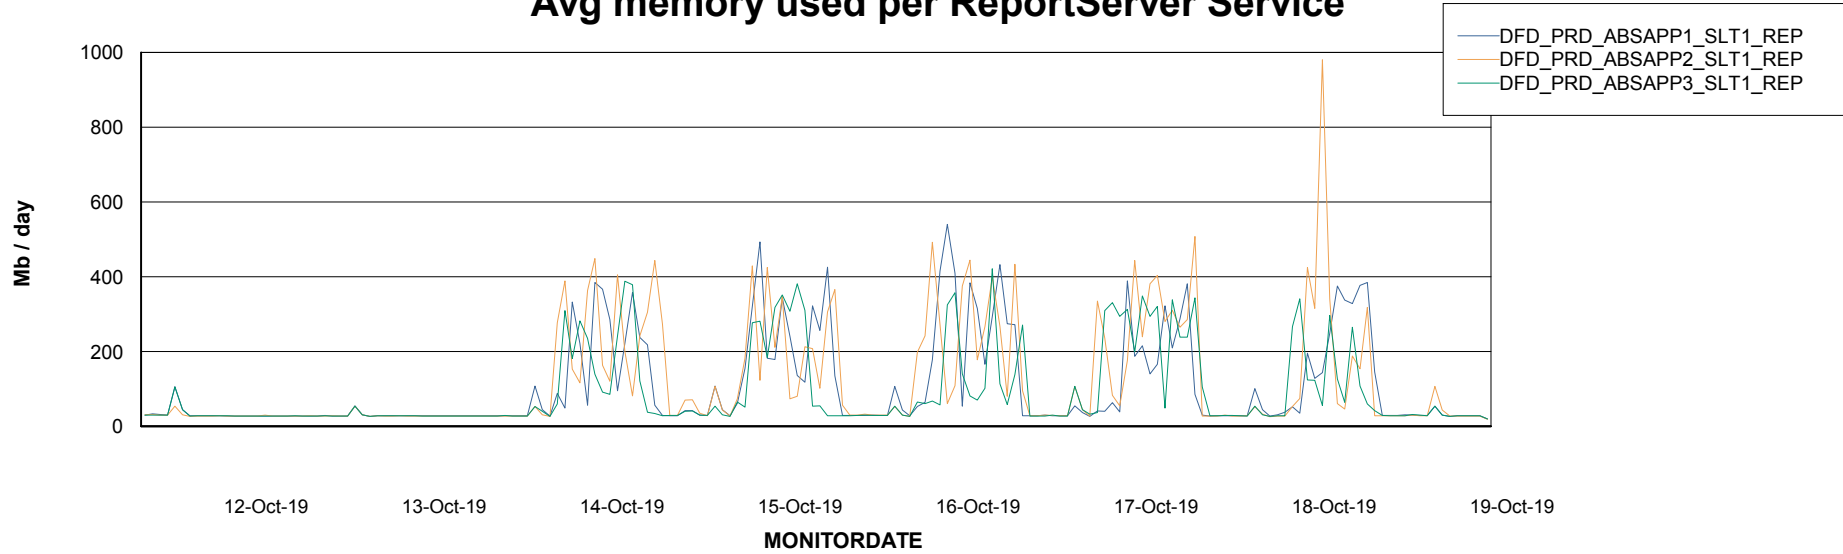

Avg users per day per ABS server

Weekly SLA Customer Report

Customer DFD Production
Database ID 39

ABSSolute Application ReportServer Services

Avg memory used per ReportServer Service

Disaster per ABS component