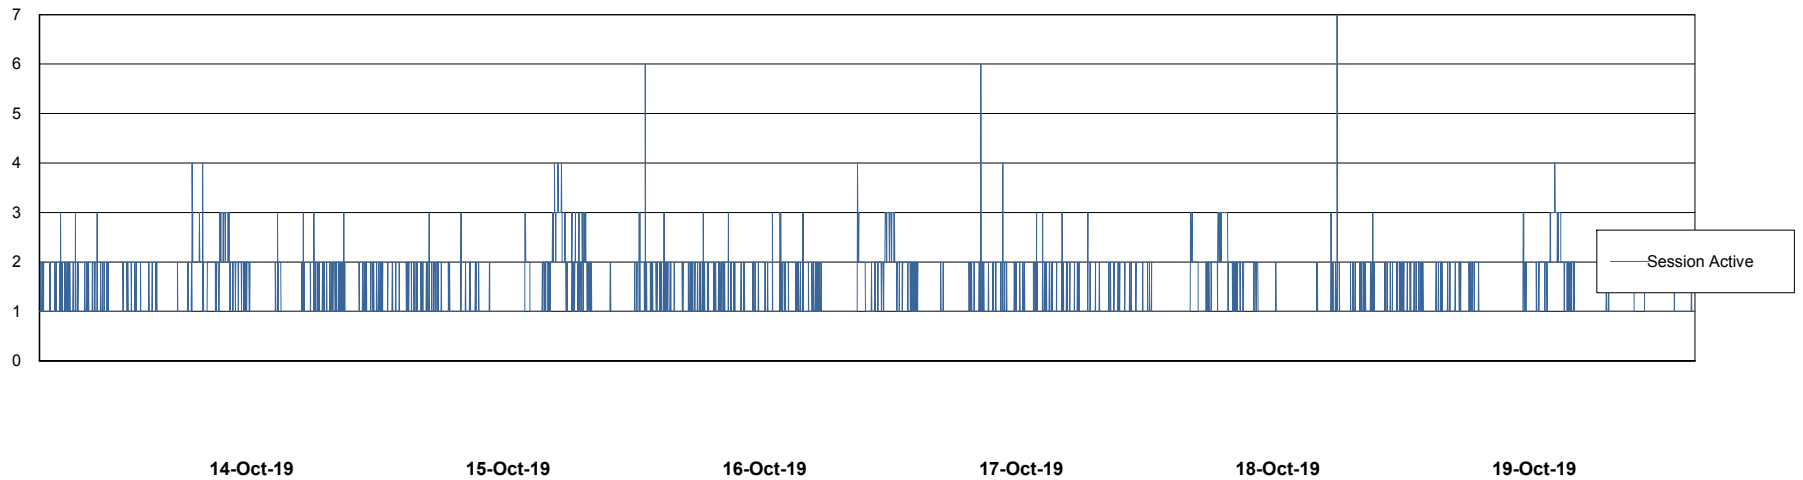

Database Performance DFDDB_Production