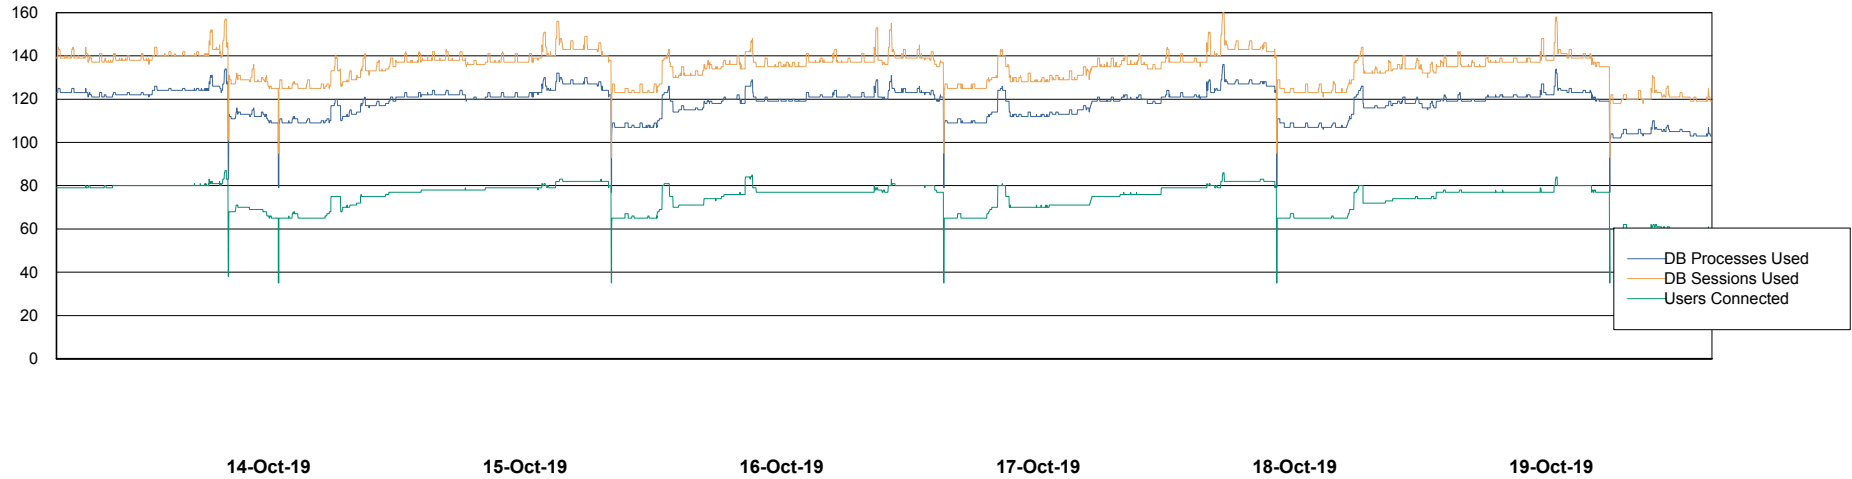

Harddisk Usage DFD_PRD_ORACLE2

	Free disk space on c: (%)	Total disk space on c: (Gb)	Free disk space on d: (%)	Total disk space on d: (Gb)	Free disk space on e: (%)	Total disk space on e: (Gb)	Free disk space on f: (%)	Total disk space on f: (Gb)
19-Oct-19	33	78	70	479	84	800	58	800
18-Oct-19	33	78	70	479	85	800	58	800
17-Oct-19	33	78	70	479	85	800	58	800
16-Oct-19	33	78	70	479	85	800	58	800
15-Oct-19	33	78	70	479	85	800	58	800
14-Oct-19	33	78	70	479	85	800	58	800
13-Oct-19	33	78	70	479	85	800	58	800

Weekly SLA Customer Report

Customer DFD Production
Database ID 39

Database Performance DFDDB_Production

Weekly SLA Customer Report

Customer DFD Production
Database ID 39

Database Performance DFDDDB_Standby