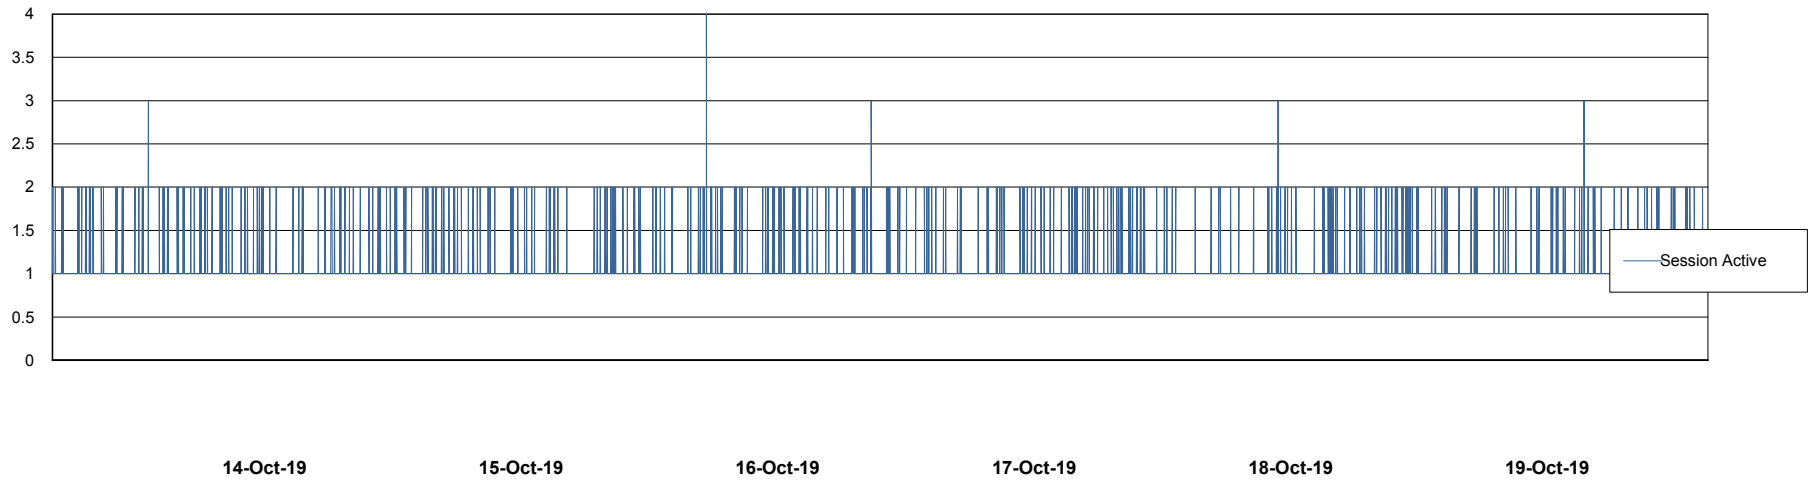

Weekly SLA Customer Report

Customer DFD Production
Database ID 39

Database Performance DFDDB_Production

Weekly SLA Customer Report

Customer DFD Production
Database ID 39

Database Performance DFDDDB_Standby