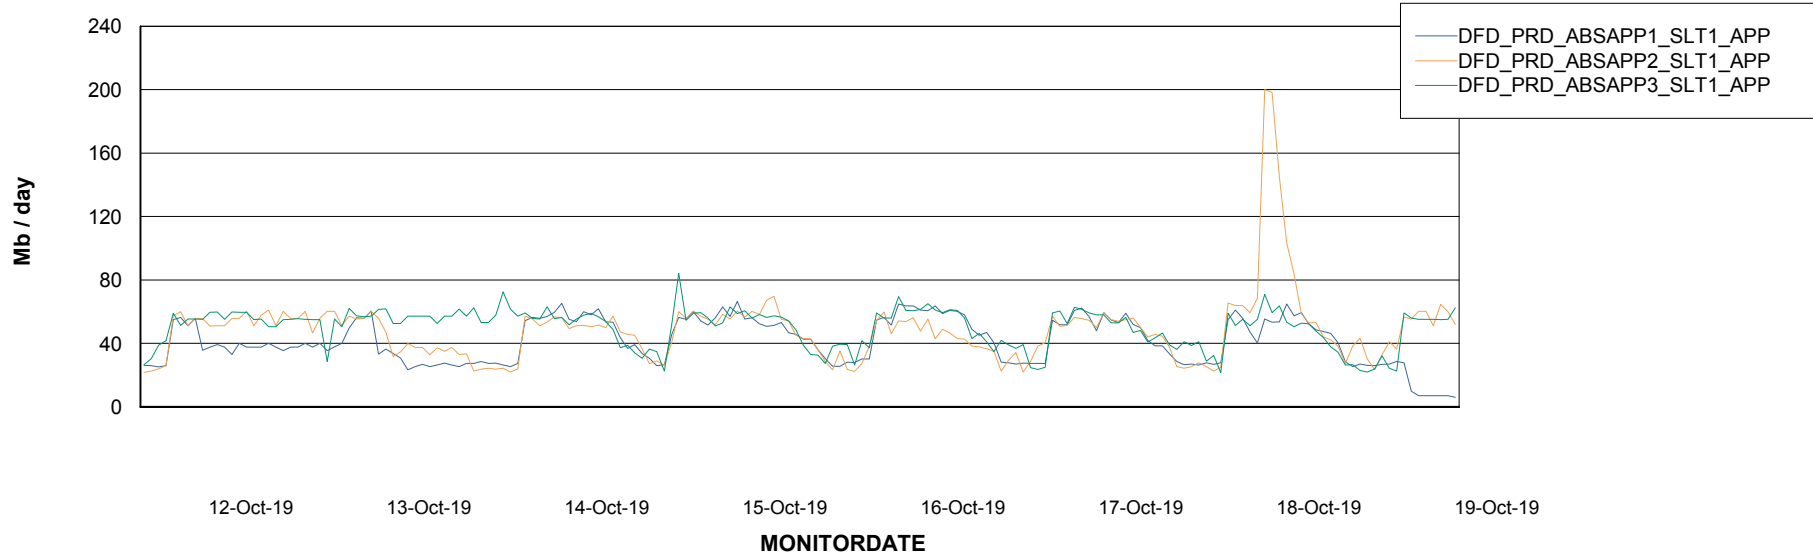

Standby Database Health DFD Production

Recovery lag for last 7 days

Weekly SLA Customer Report

Customer DFD Production
Database ID 39

ABSSolute Application Server Services

Avg memory used per ABS Server Service