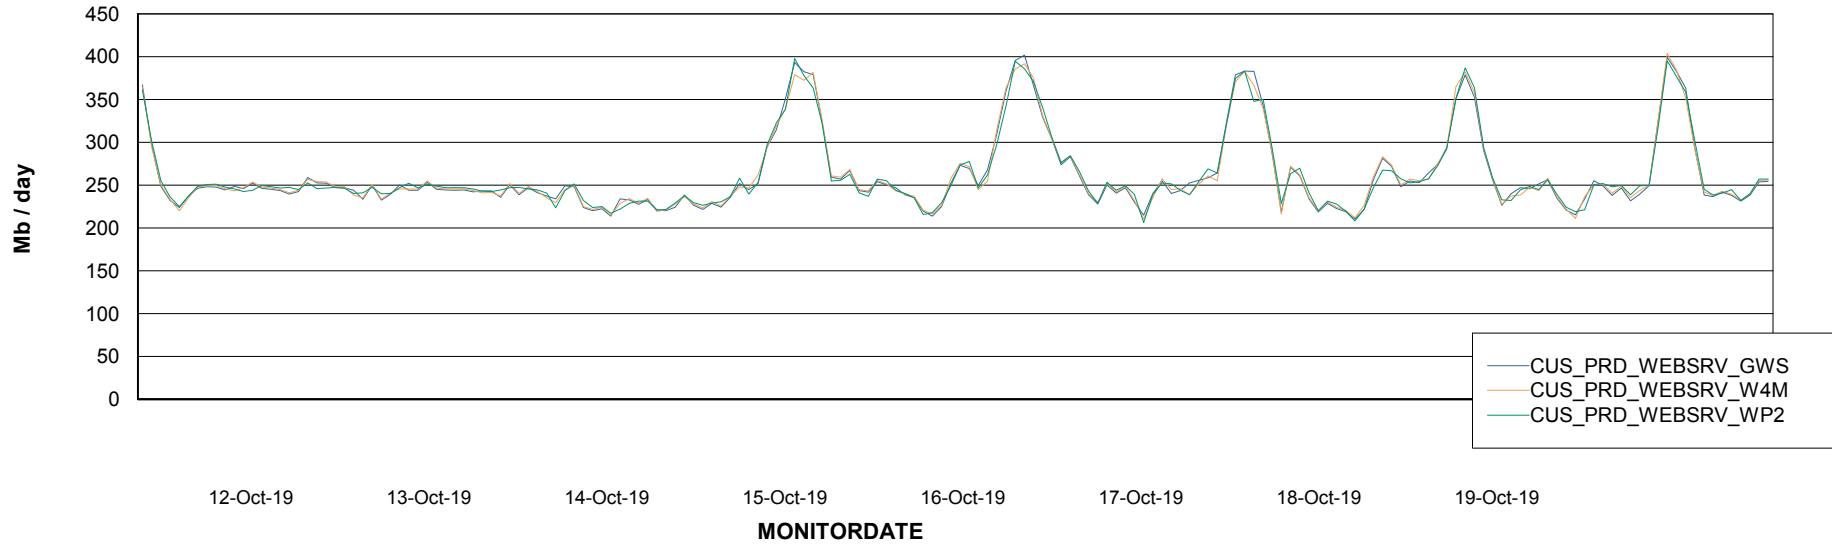

ABSSolute Web Component Services

Avg memory used per ABS Web component