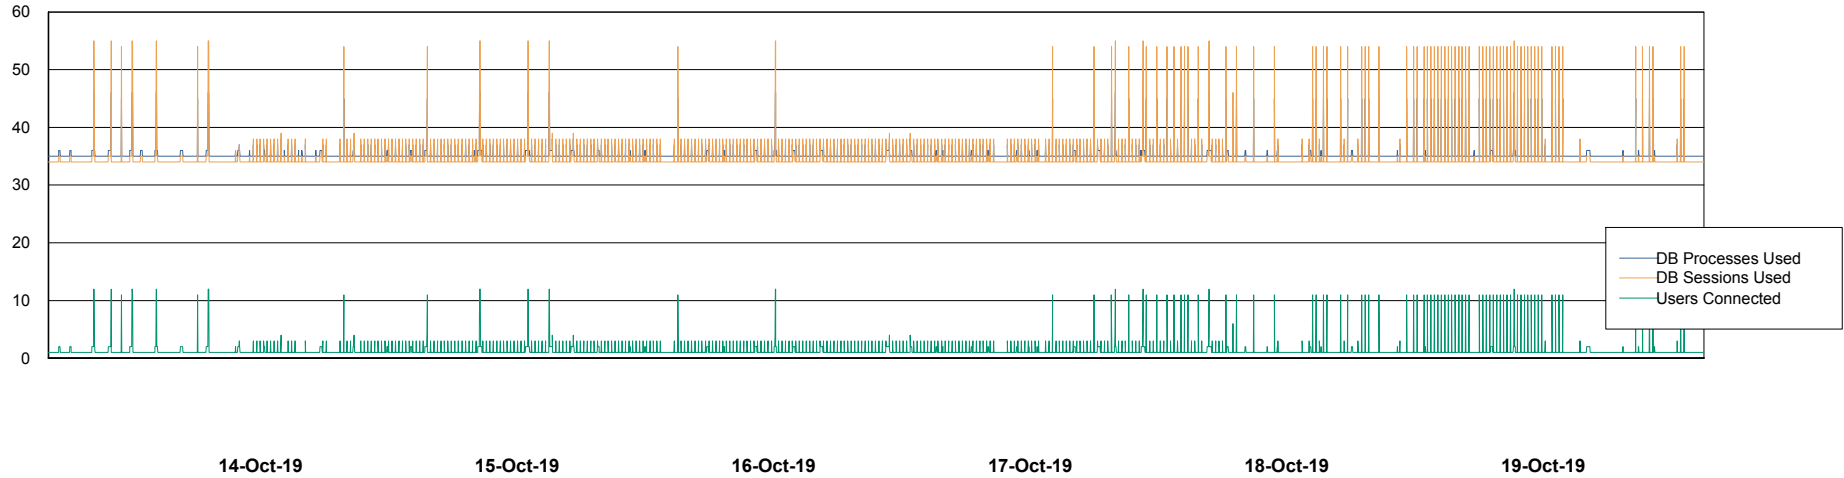

Database Performance CUS_ProdDB_Standby