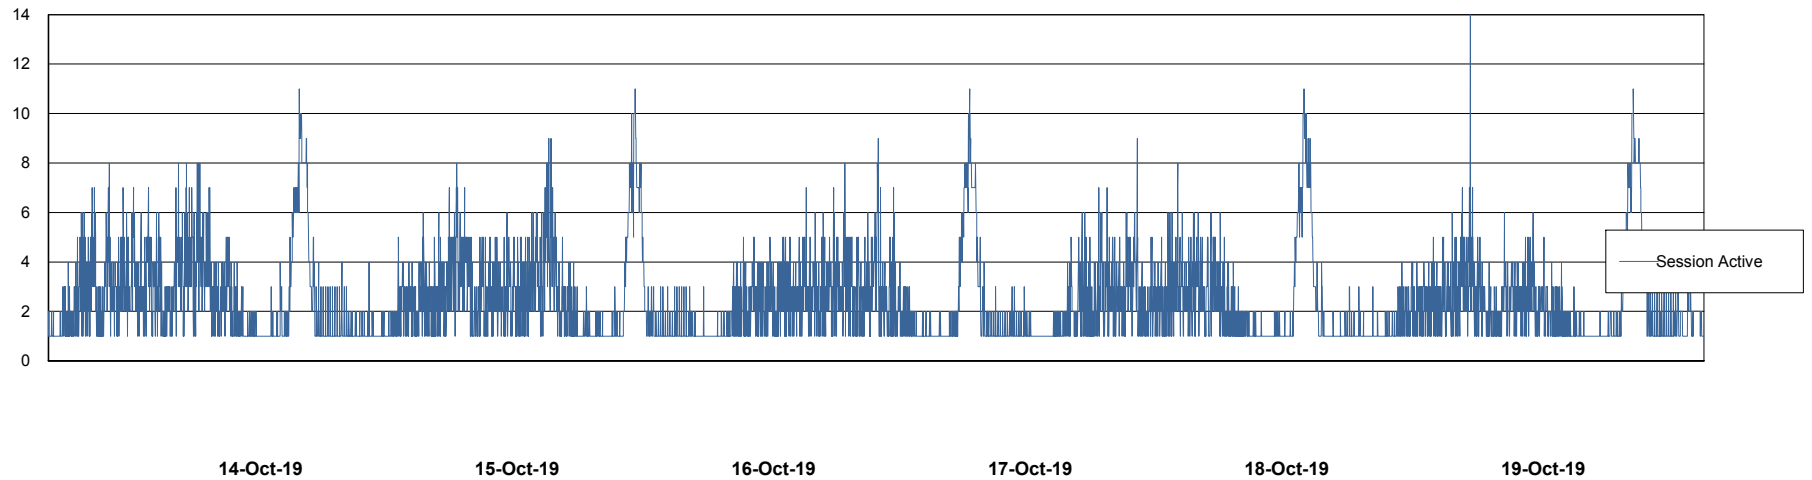

Database Performance CUS_ProdDB_Primary