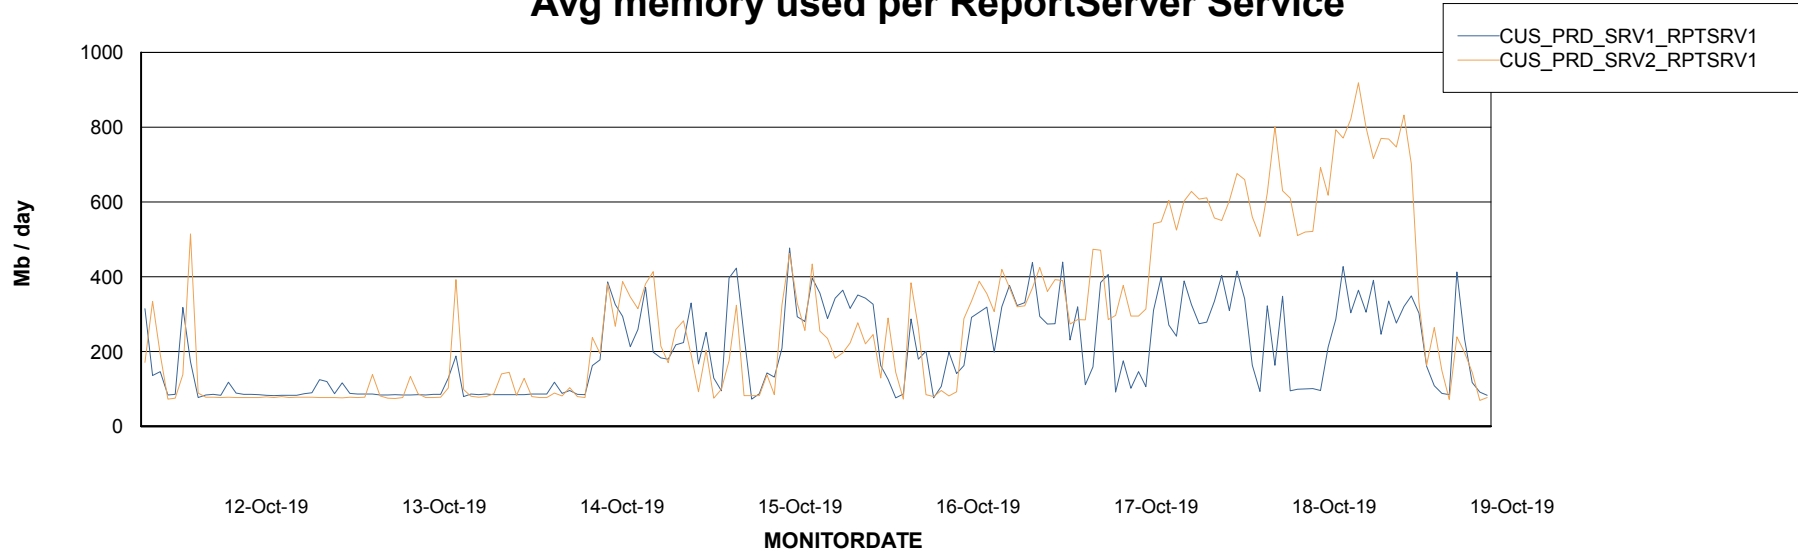

ABSolute Web Component Services

Avg memory used per ReportServer Service