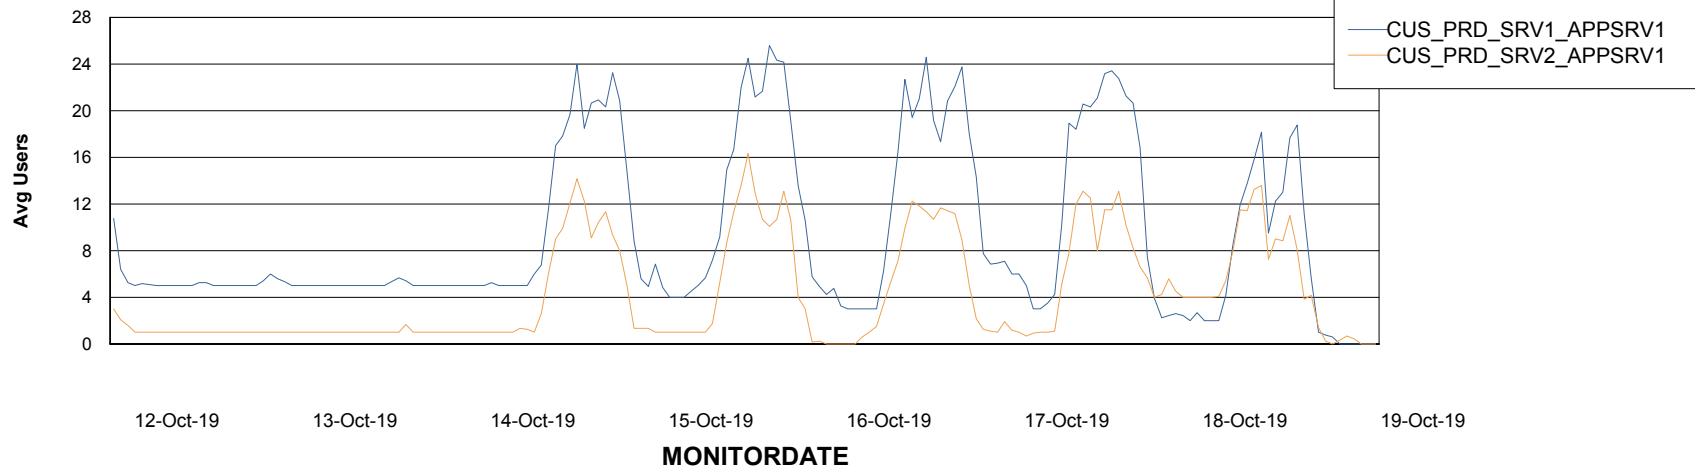

Avg users per day per ABS server