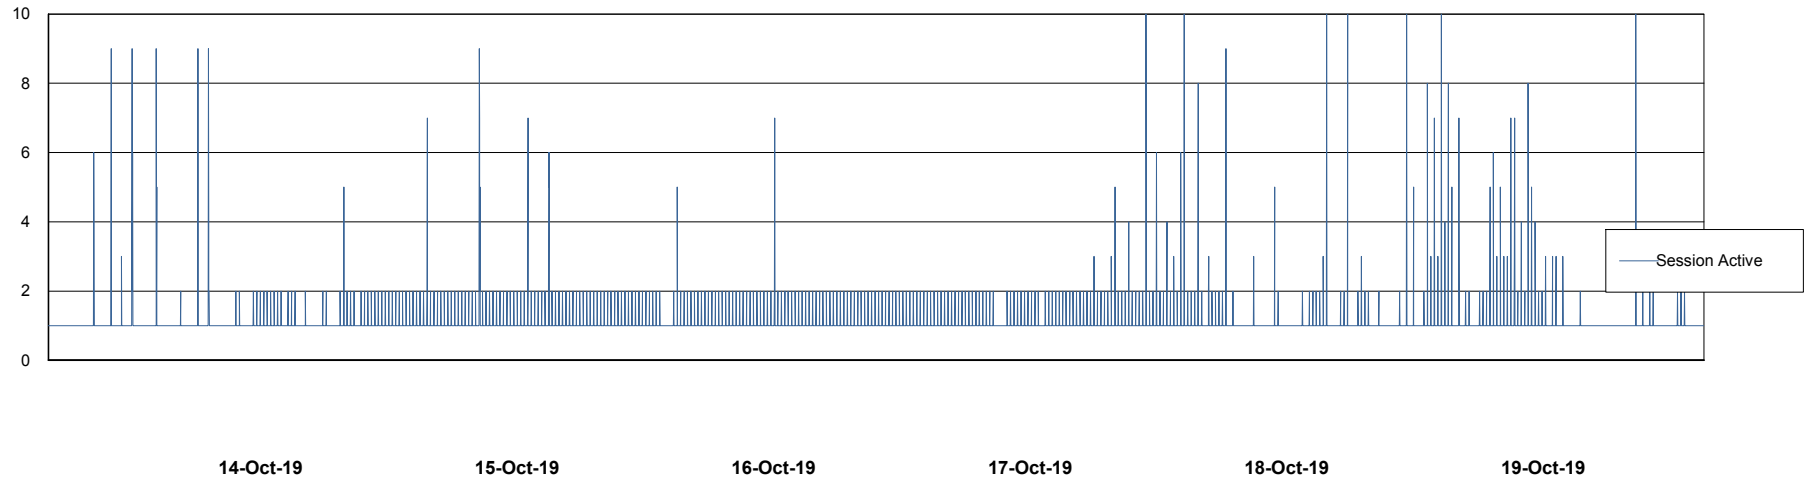

Database Performance CUS_ProdDB_Standby