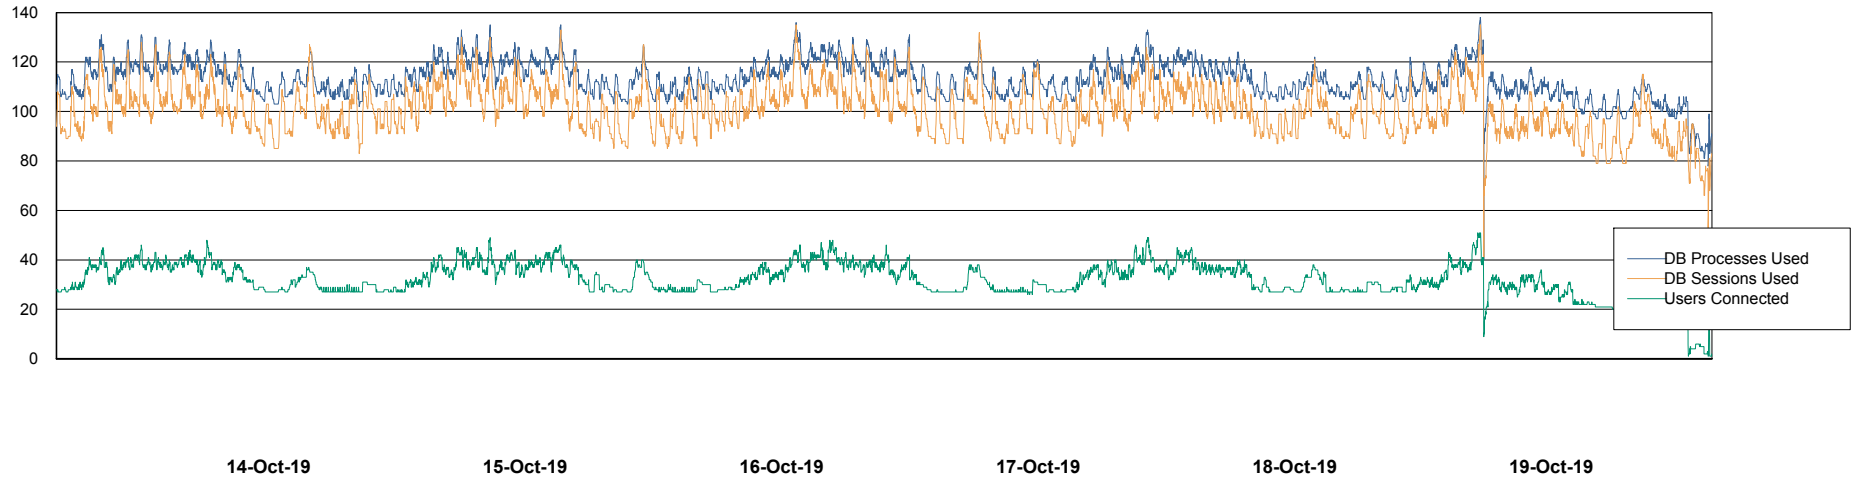

Database Performance CUS_ProdDB_Primary