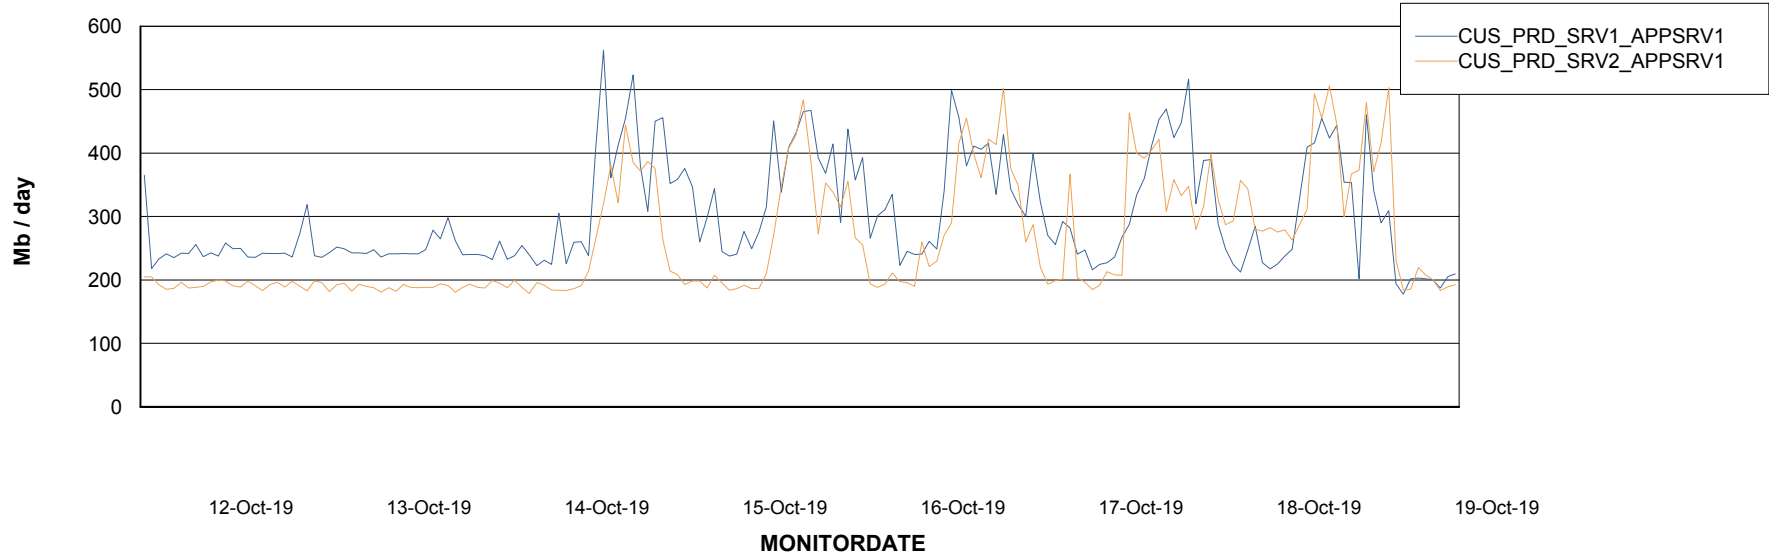

ABSSolute Application Server Services

Avg memory used per ABS Server Service