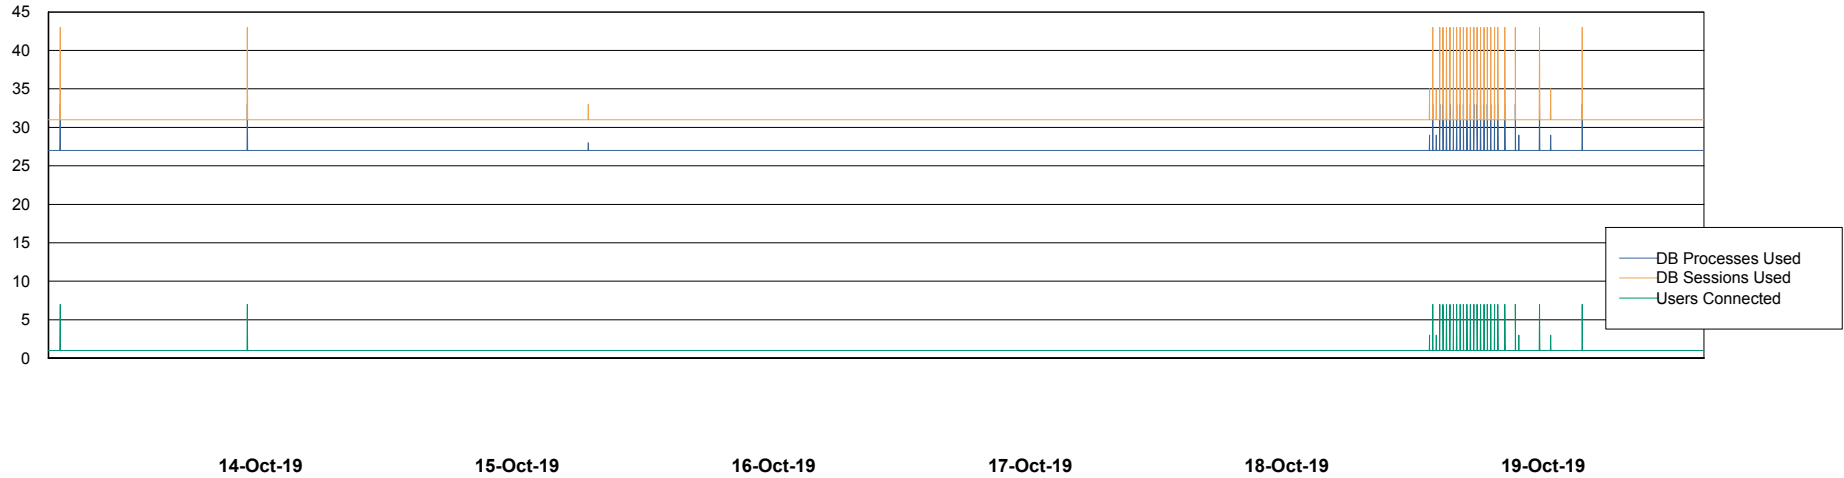

Weekly SLA Customer Report

Customer CIW Production
Database ID 45

Database Performance CIWDB_Production

Weekly SLA Customer Report

Customer CIW Production
Database ID 45

Database Performance CIWDB_Standby

Weekly SLA Customer Report

Customer CIW Production
 Database ID 45

DATABASE SIZE CIWDB_Production

Database growth over last month

Database Tablespace CIWDB_Production

Date	Tablespace Name	Filesize (Gb)	Usedsize (Gb)	Percentage free
19-Oct-19	ABSDATA	44	34	23
	INDX	5	4	20
18-Oct-19	ABSDATA	44	34	23
	INDX	5	4	20
17-Oct-19	ABSDATA	44	34	23
	INDX	5	4	20
16-Oct-19	ABSDATA	44	34	23
	INDX	5	4	20
15-Oct-19	ABSDATA	44	34	23
	INDX	5	4	20
14-Oct-19	ABSDATA	44	34	23
	INDX	5	4	20
13-Oct-19	ABSDATA	44	34	23
	INDX	5	4	20