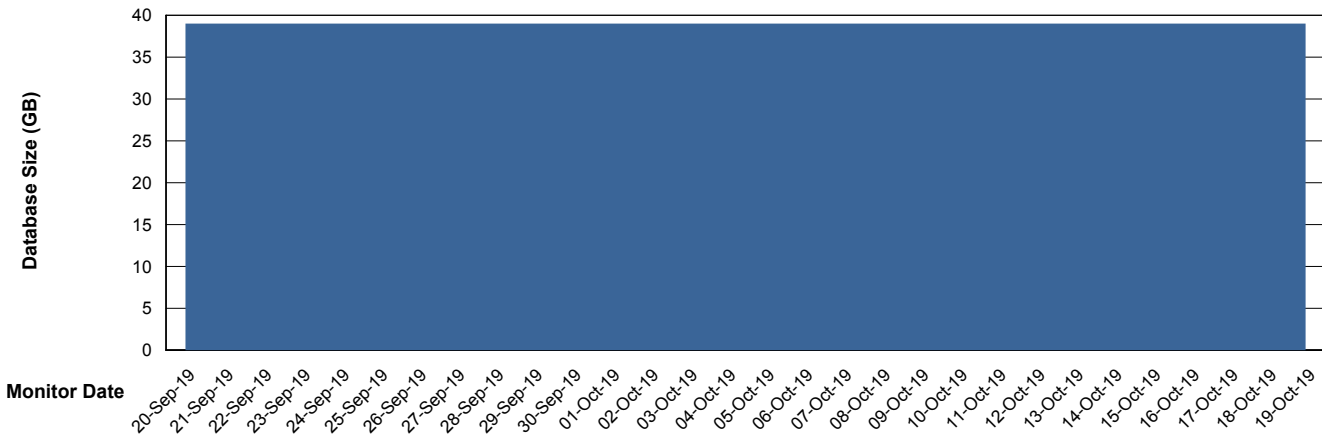

Weekly SLA Customer Report

Customer CIW Production
Database ID 45

Database Performance CIWDB_Production

Weekly SLA Customer Report

Customer CIW Production
Database ID 45

Database Performance CIWDB_Standby

Weekly SLA Customer Report

Customer CIW Production
 Database ID 45

DATABASE SIZE CIWDB_Production

Database growth over last month

Database Tablespace CIWDB_Production

Date	Tablespace Name	Filesize (Gb)	Usedsize (Gb)	Percentage free
19-Oct-19	ABSDATA	44	34	23
	INDX	5	4	20
18-Oct-19	ABSDATA	44	34	23
	INDX	5	4	20
17-Oct-19	ABSDATA	44	34	23
	INDX	5	4	20
16-Oct-19	ABSDATA	44	34	23
	INDX	5	4	20
15-Oct-19	ABSDATA	44	34	23
	INDX	5	4	20
14-Oct-19	ABSDATA	44	34	23
	INDX	5	4	20
13-Oct-19	ABSDATA	44	34	23
	INDX	5	4	20