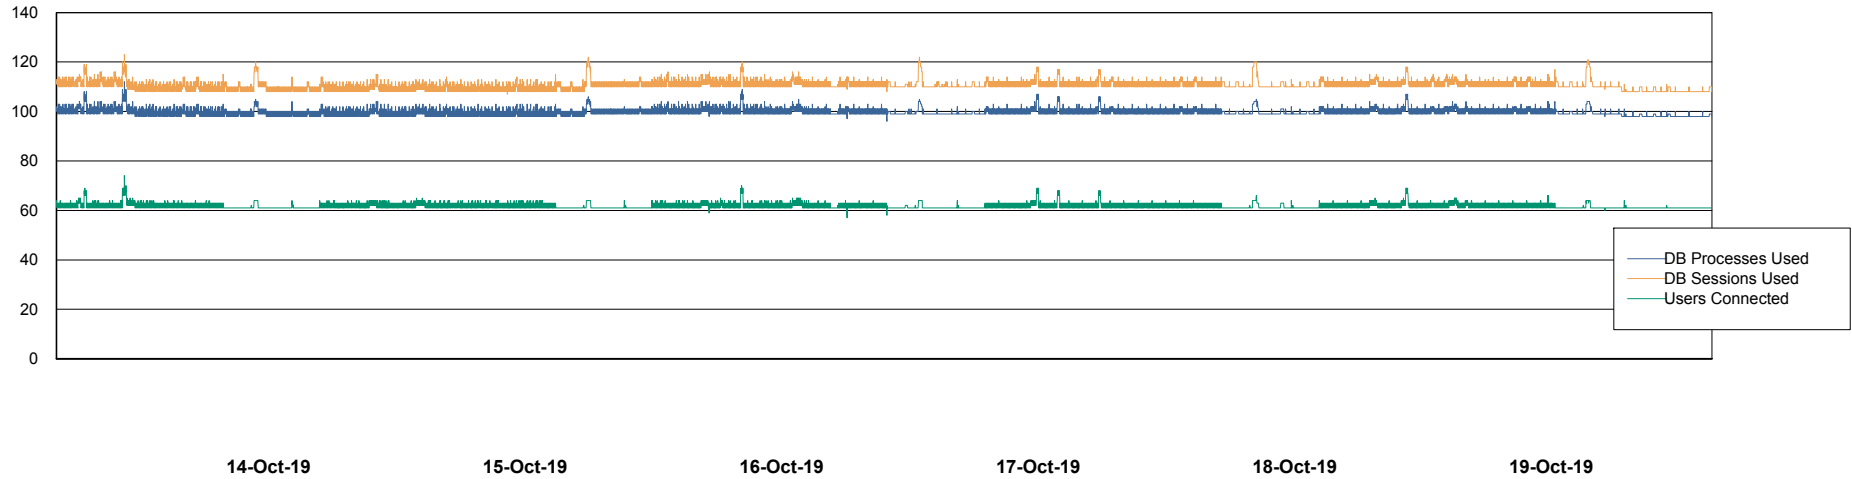

Harddisk Usage CIW_PRD_ORACLE2

	Free disk space on c: (%)	Total disk space on c: (Gb)	Free disk space on d: (%)	Total disk space on d: (Gb)	Free disk space on e: (%)	Total disk space on e: (Gb)
19-Oct-19	95	701	73	700	100	830
18-Oct-19	95	701	72	700	100	830
17-Oct-19	95	701	72	700	100	830
16-Oct-19	95	701	72	700	100	830
15-Oct-19	95	701	73	700	100	830
14-Oct-19	95	701	73	700	100	830
13-Oct-19	95	701	73	700	100	830

Weekly SLA Customer Report

Customer CIW Production
Database ID 45

Database Performance CIWDB_Production

Weekly SLA Customer Report

Customer CIW Production
Database ID 45

Database Performance CIWDB_Standby

Weekly SLA Customer Report