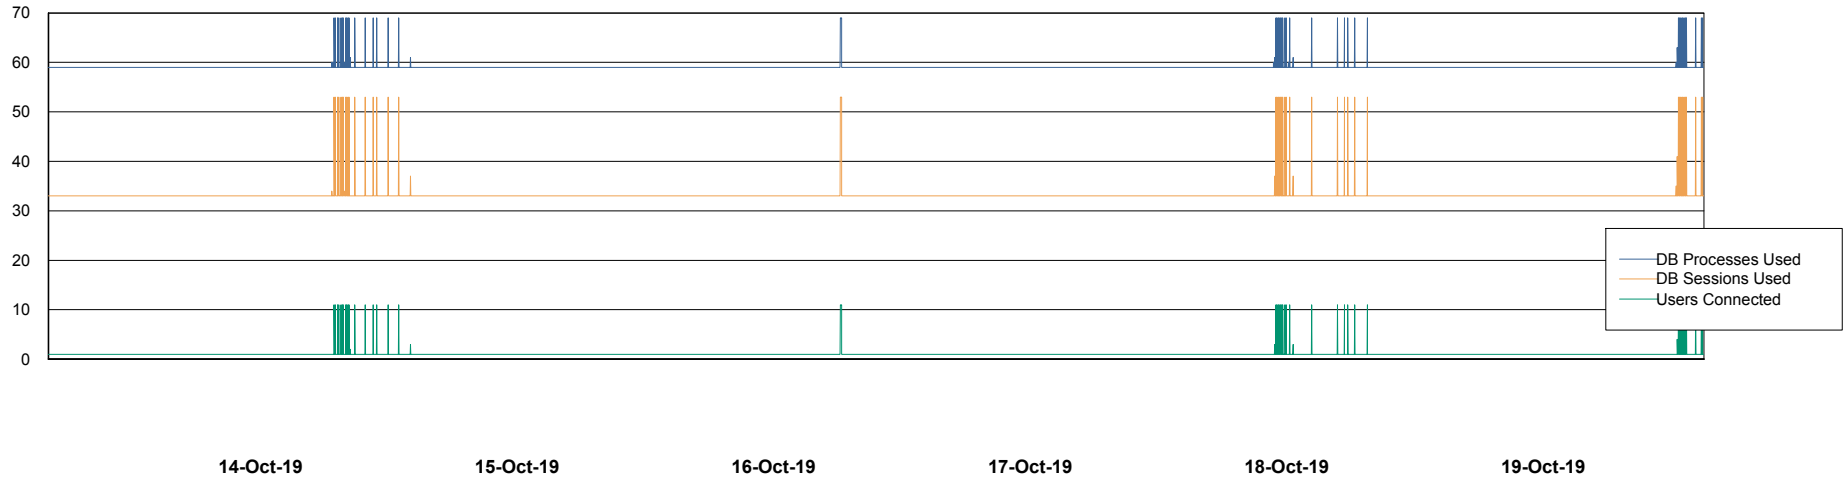

Weekly SLA Customer Report

Customer BOH_Production
Database ID 55

Database Performance BOHABS01_DB_Primary

Weekly SLA Customer Report

Customer BOH_Production
Database ID 55

Database Performance BOHABS02_DB_Standby