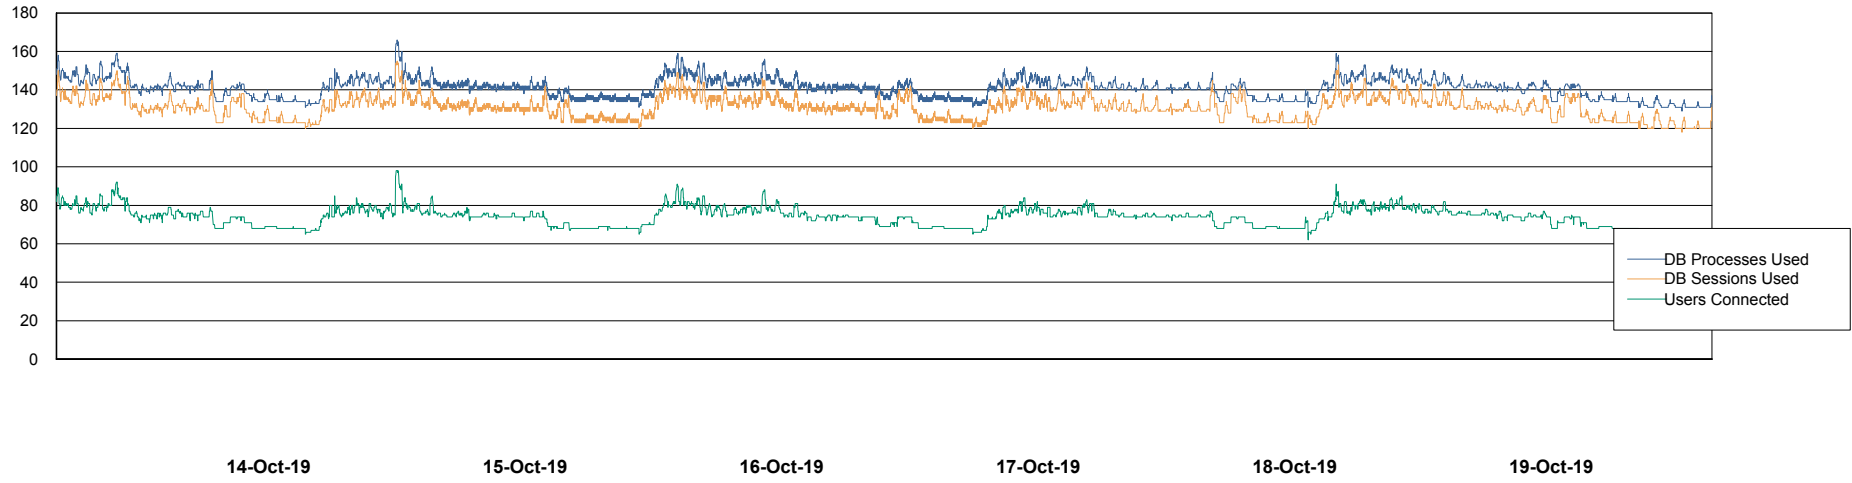

Weekly SLA Customer Report

Customer BGG_Production
Database ID 58

Database Performance BGGDB_BI

Weekly SLA Customer Report

Customer BGG_Production
Database ID 58

Database Performance BGGDB_Production

Weekly SLA Customer Report