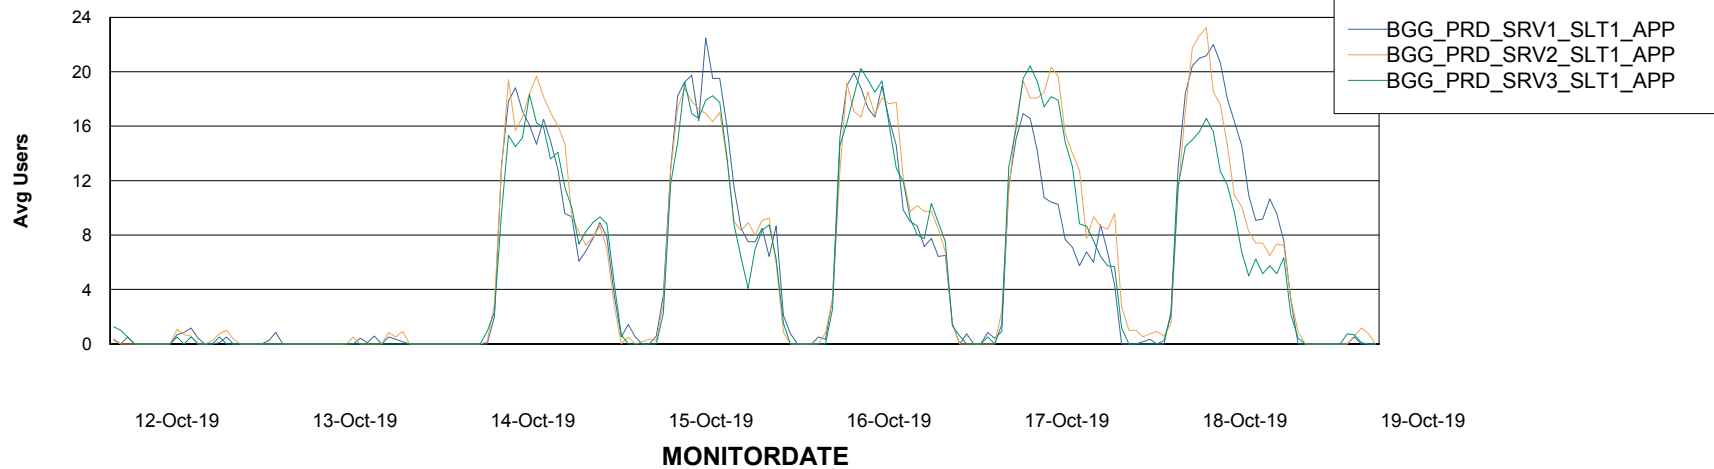

Avg users per day per ABS server