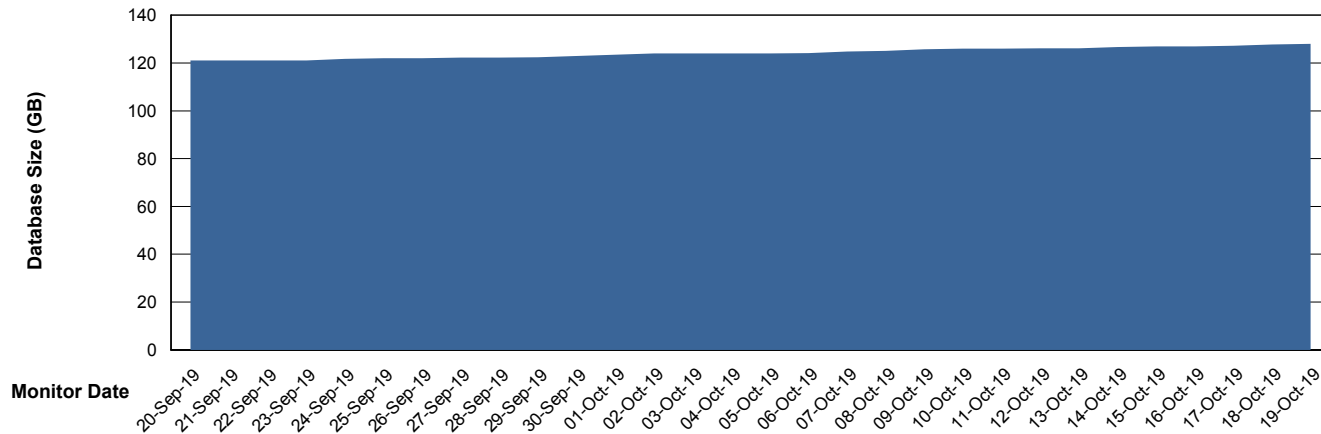

Customer BGG_Production
Database ID 58

Database Performance BGGDB_Standby

Weekly SLA Customer Report

Customer BGG_Production
Database ID 58

DATABASE SIZE BGGDB_BI

Database growth over last month

DATABASE SIZE BGGDB_Production

Database growth over last month

Weekly SLA Customer Report

Customer BGG_Production
 Database ID 58

Database Tablespace BGGDB_BI

Date	Tablespace Name	Filesize (Gb)	Usedsize (Gb)	Percentage free
19-Oct-19	ABSDATA	28	24	14
	INDX	31	26	16
18-Oct-19	ABSDATA	28	24	14
	INDX	31	26	16
17-Oct-19	ABSDATA	28	24	14
	INDX	31	26	16
16-Oct-19	ABSDATA	28	24	14
	INDX	31	25	19
15-Oct-19	ABSDATA	28	24	14
	INDX	31	25	19
14-Oct-19	ABSDATA	28	24	14
	INDX	31	25	19
13-Oct-19	ABSDATA	28	24	14
	INDX	31	25	19