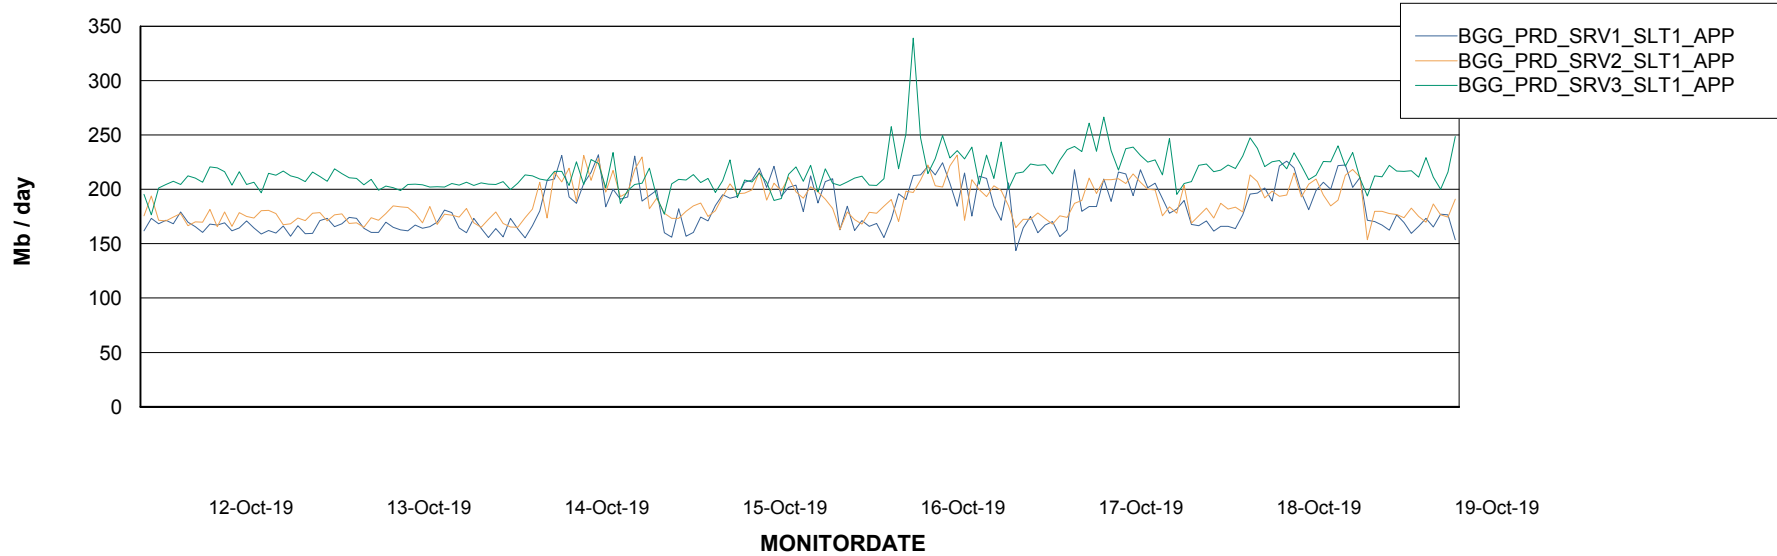

ABSSolute Application Server Services

Avg memory used per ABS Server Service