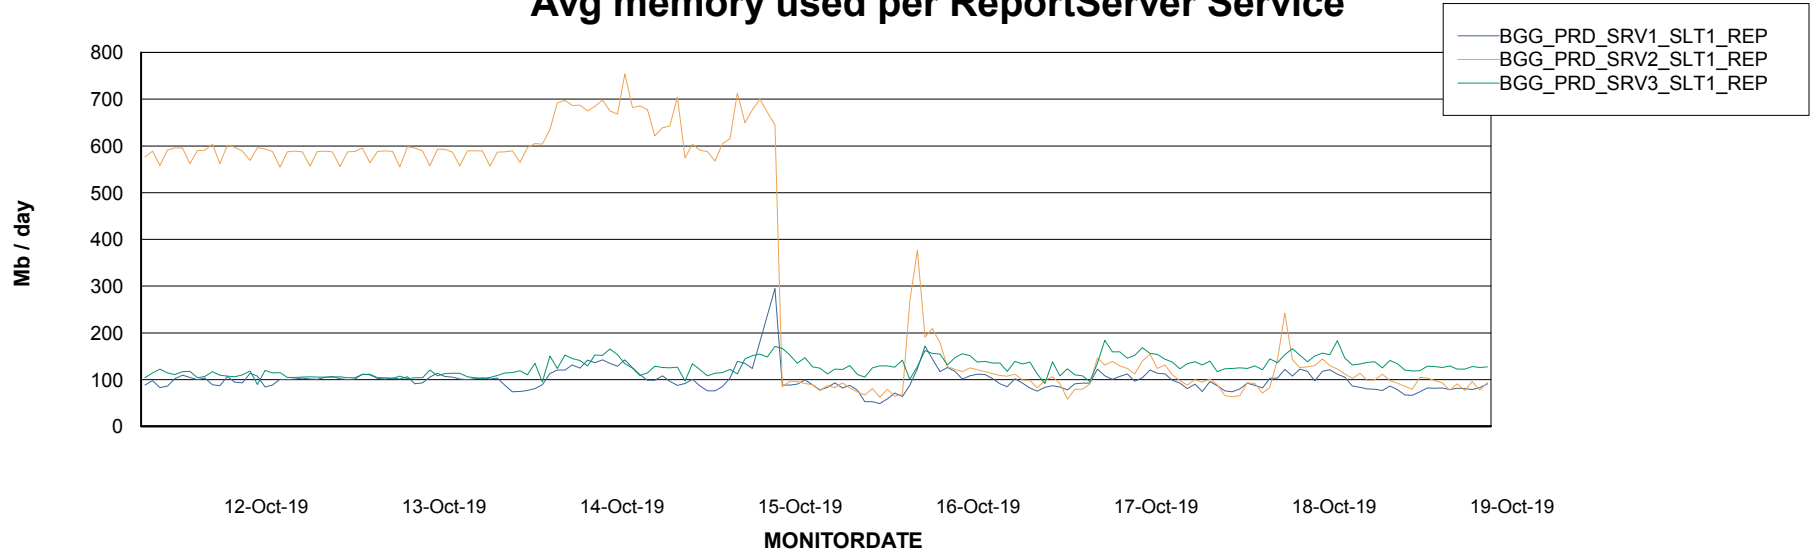

Avg memory used per ABS Server Service

Avg users per day per ABS server

Weekly SLA Customer Report

Customer BGG_Production
Database ID 58

ABSSolute Application ReportServer Services

Avg memory used per ReportServer Service