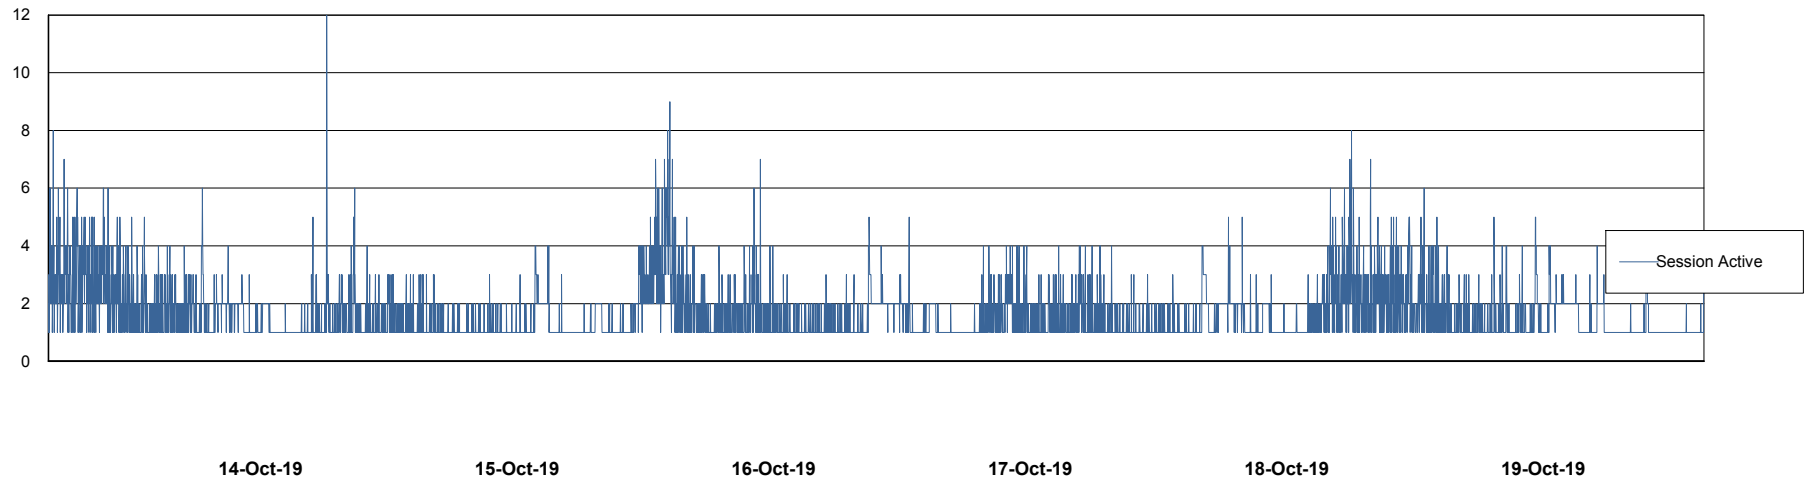

Weekly SLA Customer Report

Customer BGG_Production
Database ID 58

Database Performance BGGDB_BI

Weekly SLA Customer Report

Customer BGG_Production
Database ID 58

Database Performance BGGDB_Production

Weekly SLA Customer Report