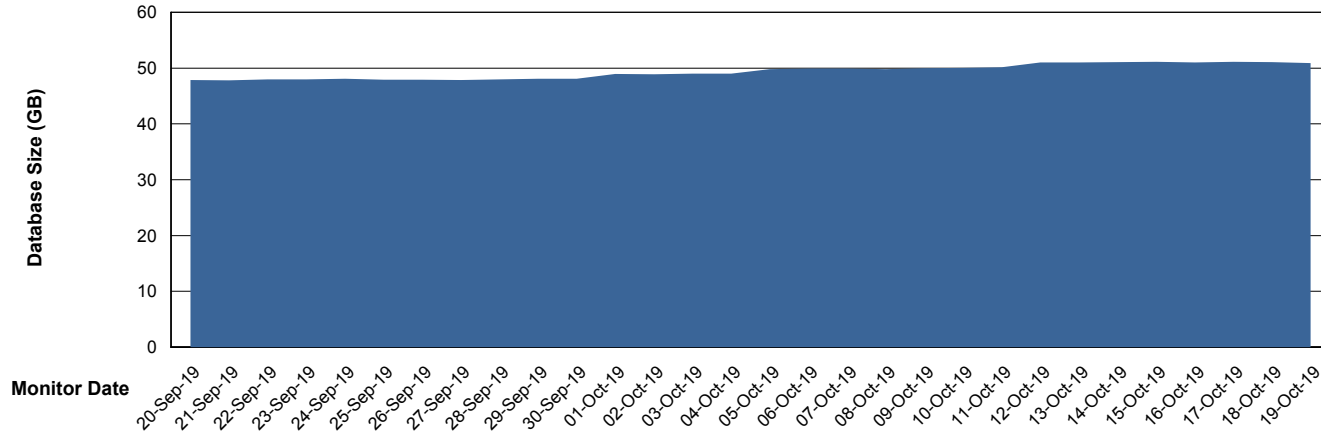

Customer BGG_Production
Database ID 58

Database Performance BGGDB_Standby

Weekly SLA Customer Report

Customer BGG_Production
Database ID 58

DATABASE SIZE BGGDB_BI

Database growth over last month

DATABASE SIZE BGGDB_Production

Database growth over last month

Weekly SLA Customer Report

Customer BGG_Production
 Database ID 58

Database Tablespace BGGDB_BI

Date	Tablespace Name	Filesize (Gb)	Usedsize (Gb)	Percentage free
19-Oct-19	ABSDATA	28	24	14
	INDX	31	26	16
18-Oct-19	ABSDATA	28	24	14
	INDX	31	26	16
17-Oct-19	ABSDATA	28	24	14
	INDX	31	26	16
16-Oct-19	ABSDATA	28	24	14
	INDX	31	25	19
15-Oct-19	ABSDATA	28	24	14
	INDX	31	25	19
14-Oct-19	ABSDATA	28	24	14
	INDX	31	25	19
13-Oct-19	ABSDATA	28	24	14
	INDX	31	25	19