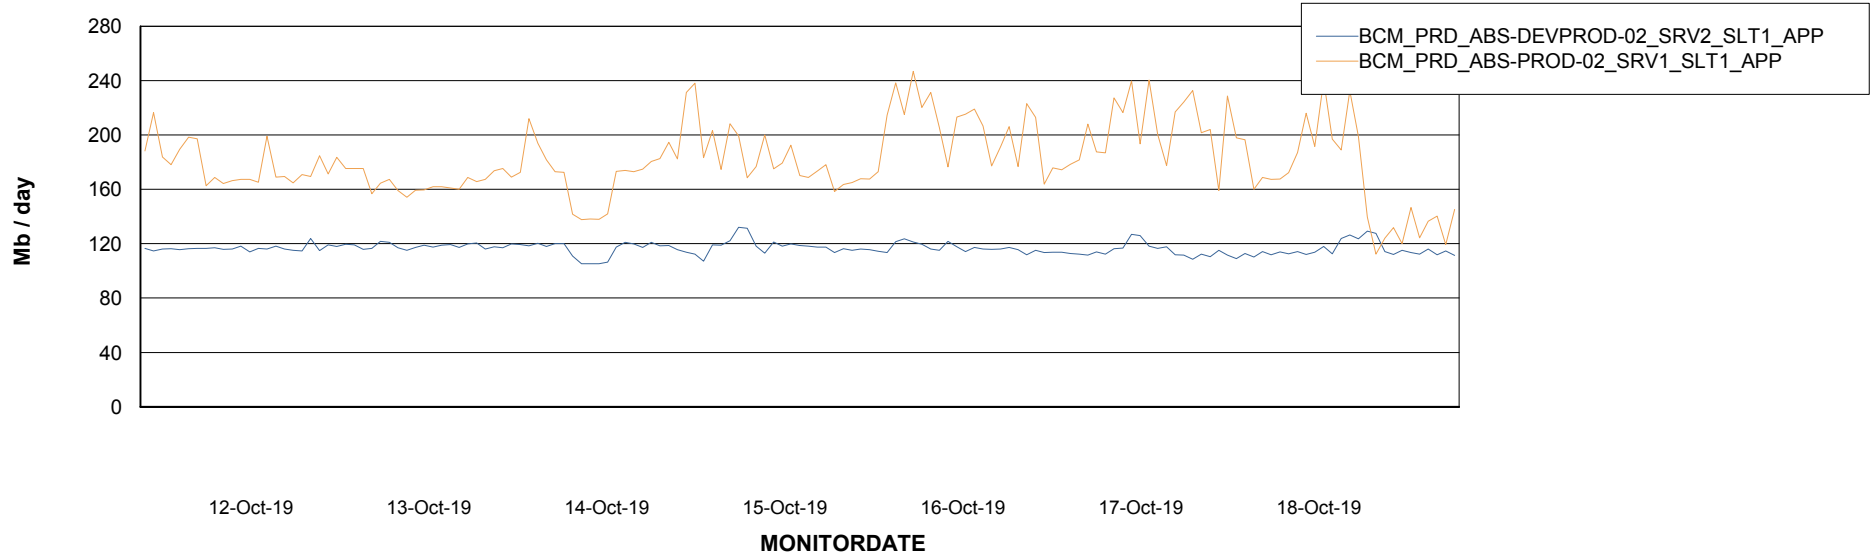

ABSSolute Application Server Services

Avg memory used per ABS Server Service