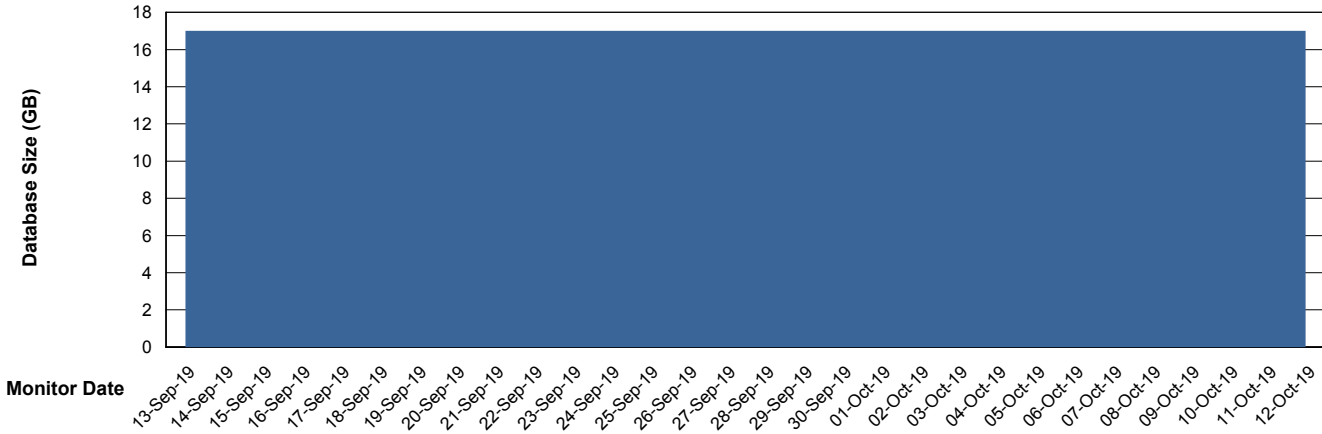

Weekly SLA Customer Report

Customer WBL_Production
Database ID 40

Database Performance WBLDB_Production

Weekly SLA Customer Report

Customer WBL_Production
Database ID 40

Database Performance WBLDB_Standby

Weekly SLA Customer Report

Customer WBL_Production
 Database ID 40

DATABASE SIZE WBLDB_Production

Database growth over last month

Database Tablespace WBLDB_Production

Date	Tablespace Name	Filesize (Gb)	Usedsize (Gb)	Percentage free
12-Oct-19	ABSDATA	9	6	33
	INDX	12	9	25
11-Oct-19	ABSDATA	9	6	33
	INDX	12	9	25
10-Oct-19	ABSDATA	9	6	33
	INDX	12	9	25
09-Oct-19	ABSDATA	9	6	33
	INDX	12	9	25
08-Oct-19	ABSDATA	9	6	33
	INDX	12	9	25
07-Oct-19	ABSDATA	9	6	33
	INDX	12	9	25
06-Oct-19	ABSDATA	9	6	33
	INDX	12	9	25