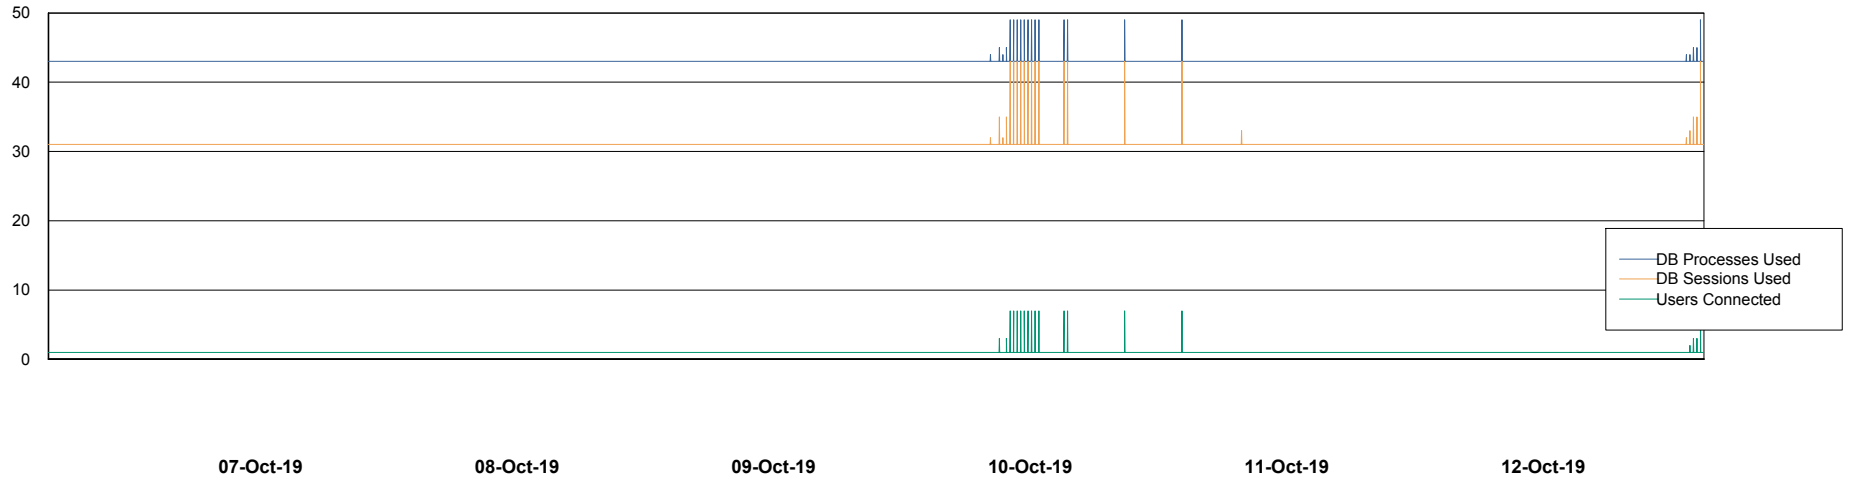

Weekly SLA Customer Report

Customer WBL_Production
Database ID 40

Database Performance WBLDB_Production

Weekly SLA Customer Report

Customer WBL_Production
Database ID 40

Database Performance WBLDB_Standby

Weekly SLA Customer Report

Customer WBL_Production
 Database ID 40

DATABASE SIZE WBLDB_Production

Database growth over last month

Database Tablespace WBLDB_Production

Date	Tablespace Name	Filesize (Gb)	Usedsize (Gb)	Percentage free
12-Oct-19	ABSDATA	9	6	33
	INDX	12	9	25
11-Oct-19	ABSDATA	9	6	33
	INDX	12	9	25
10-Oct-19	ABSDATA	9	6	33
	INDX	12	9	25
09-Oct-19	ABSDATA	9	6	33
	INDX	12	9	25
08-Oct-19	ABSDATA	9	6	33
	INDX	12	9	25
07-Oct-19	ABSDATA	9	6	33
	INDX	12	9	25
06-Oct-19	ABSDATA	9	6	33
	INDX	12	9	25