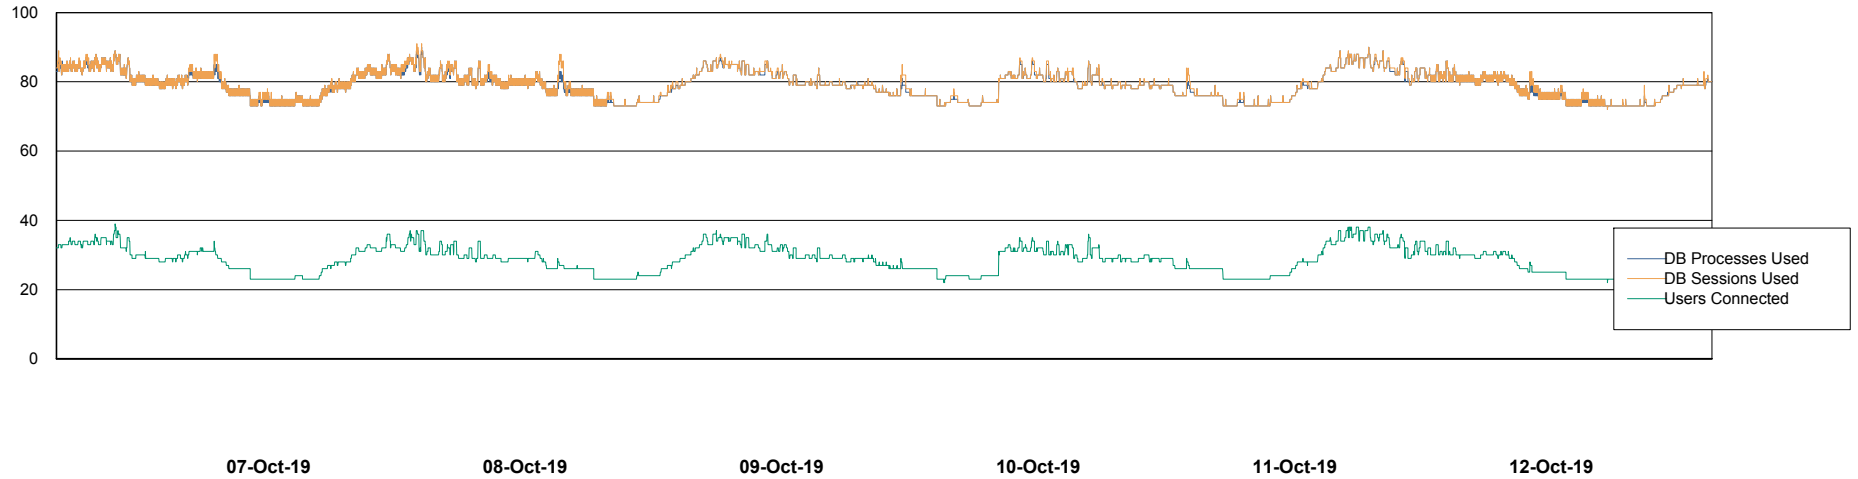

Harddisk Usage WBL_PRD_ORACLE2

	Free disk space on c: (%)	Total disk space on c: (Gb)	Free disk space on d: (%)	Total disk space on d: (Gb)	Free disk space on e: (%)	Total disk space on e: (Gb)	Free disk space on f: (%)	Total disk space on f: (Gb)
12-Oct-19	71	120	87	200	87	200	95	200
11-Oct-19	71	120	87	200	87	200	95	200
10-Oct-19	71	120	87	200	87	200	95	200
09-Oct-19	71	120	87	200	87	200	96	200
08-Oct-19	71	120	87	200	87	200	96	200
07-Oct-19	71	120	87	200	87	200	96	200
06-Oct-19	71	120	87	200	87	200	96	200

Weekly SLA Customer Report

Customer WBL_Production
Database ID 40

Database Performance WBLDB_Production

Weekly SLA Customer Report

Customer WBL_Production
Database ID 40

Database Performance WBLDB_Standby

Weekly SLA Customer Report