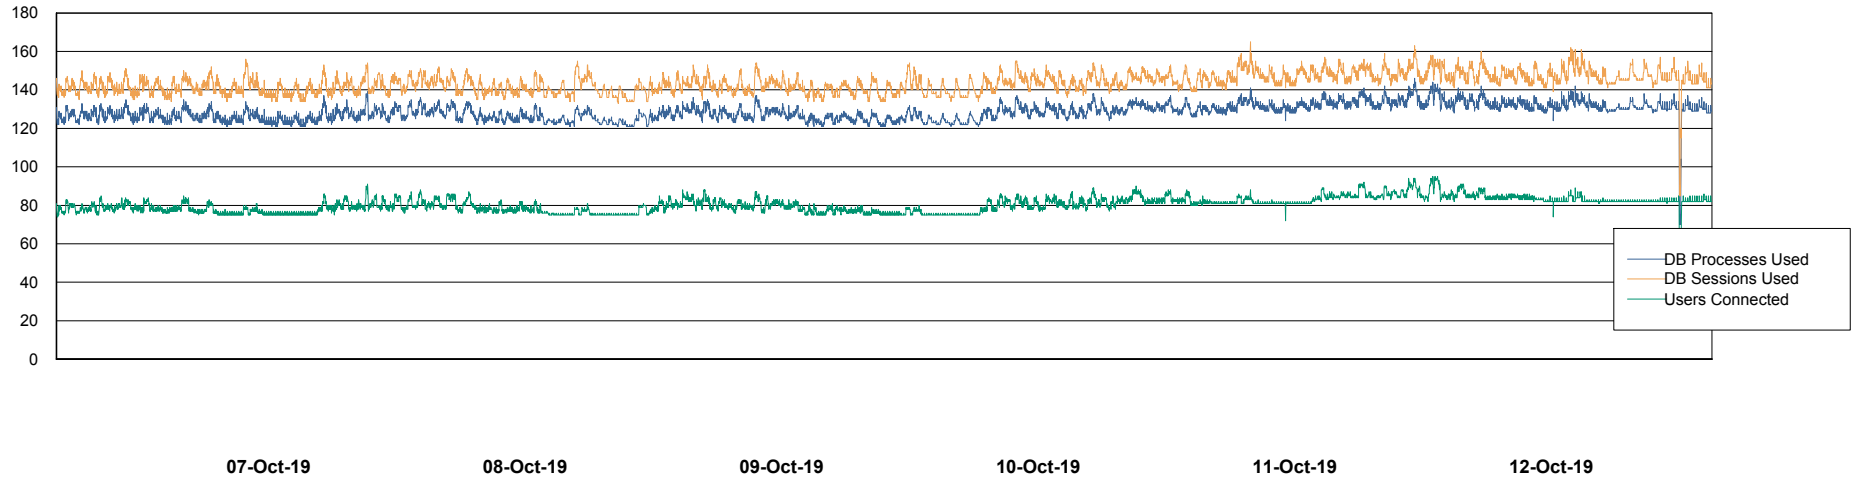

Database Performance VOSDB_Production