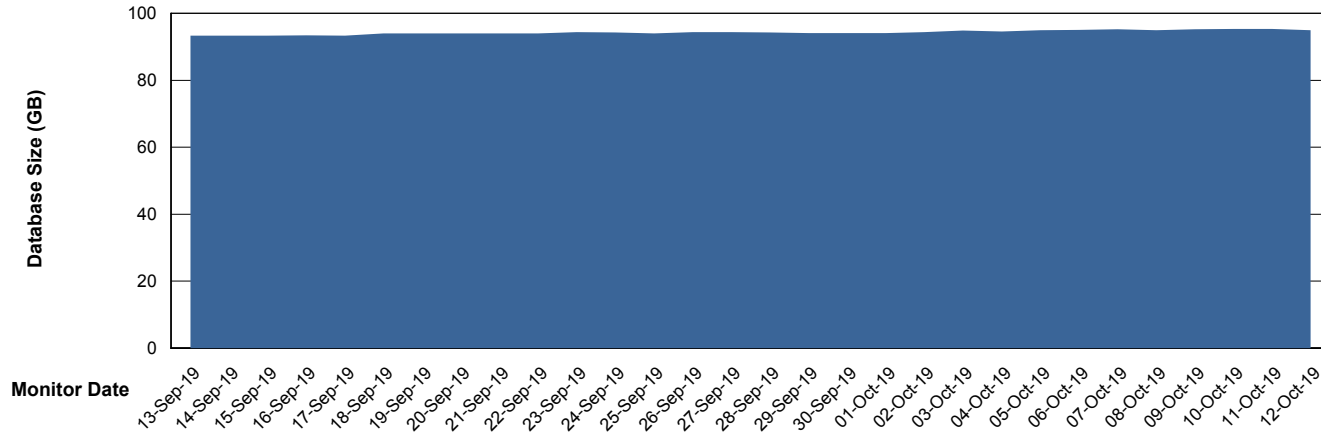

DATABASE SIZE VOSBIDB_Production

Database growth over last month