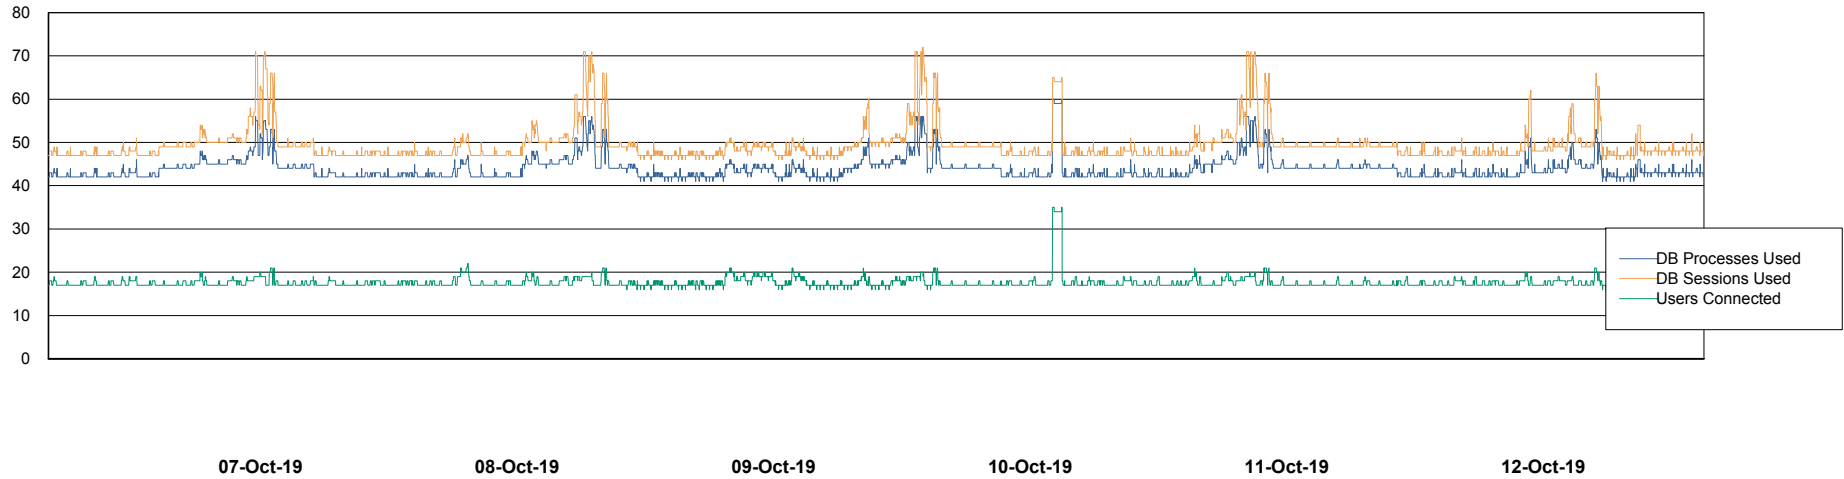

Database Performance VOSBIDB_Production