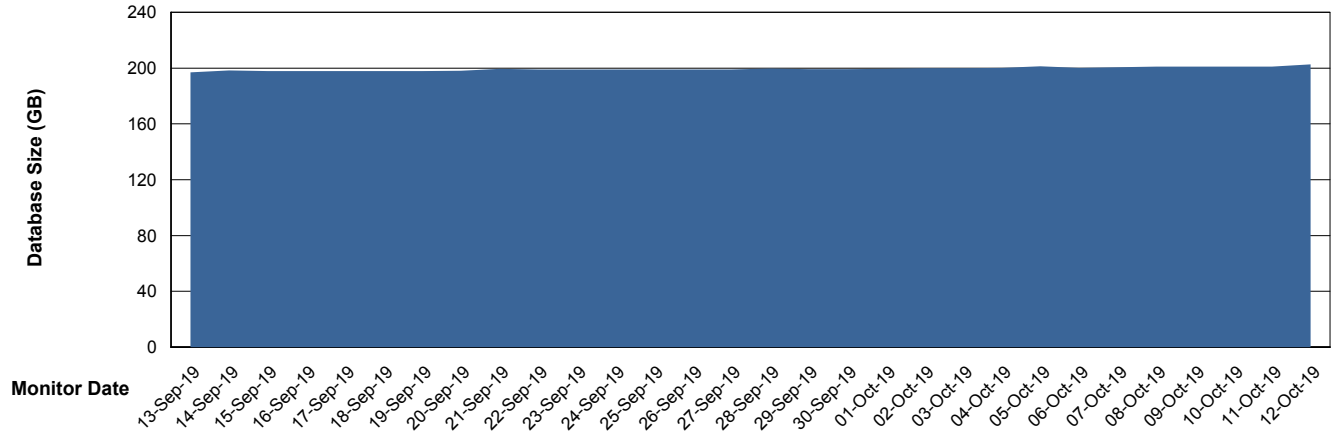

Weekly SLA Customer Report

Customer VEN_Production
Database ID 35

Database Performance VENDB_BI

Weekly SLA Customer Report

Customer VEN_Production
Database ID 35

DATABASE SIZE ABSVEN06 Primary DB 2019

Database growth over last month

DATABASE SIZE VENDB_BI

Database growth over last month

Weekly SLA Customer Report

Customer VEN_Production
 Database ID 35

Database Tablespace ABSVEN06 Primary DB 2019

Date	Tablespace Name	Filesize (Gb)	Usedsize (Gb)	Percentage free
12-Oct-19	ABSDATA	112	95	15
	INDX	117	98	16
11-Oct-19	ABSDATA	112	95	15
	INDX	117	98	16
10-Oct-19	ABSDATA	112	95	15
	INDX	117	98	16
09-Oct-19	ABSDATA	112	95	15
	INDX	117	98	16
08-Oct-19	ABSDATA	112	95	15
	INDX	117	98	16
07-Oct-19	ABSDATA	112	95	15
	INDX	117	97	17
06-Oct-19	ABSDATA	112	95	15
	INDX	117	97	17