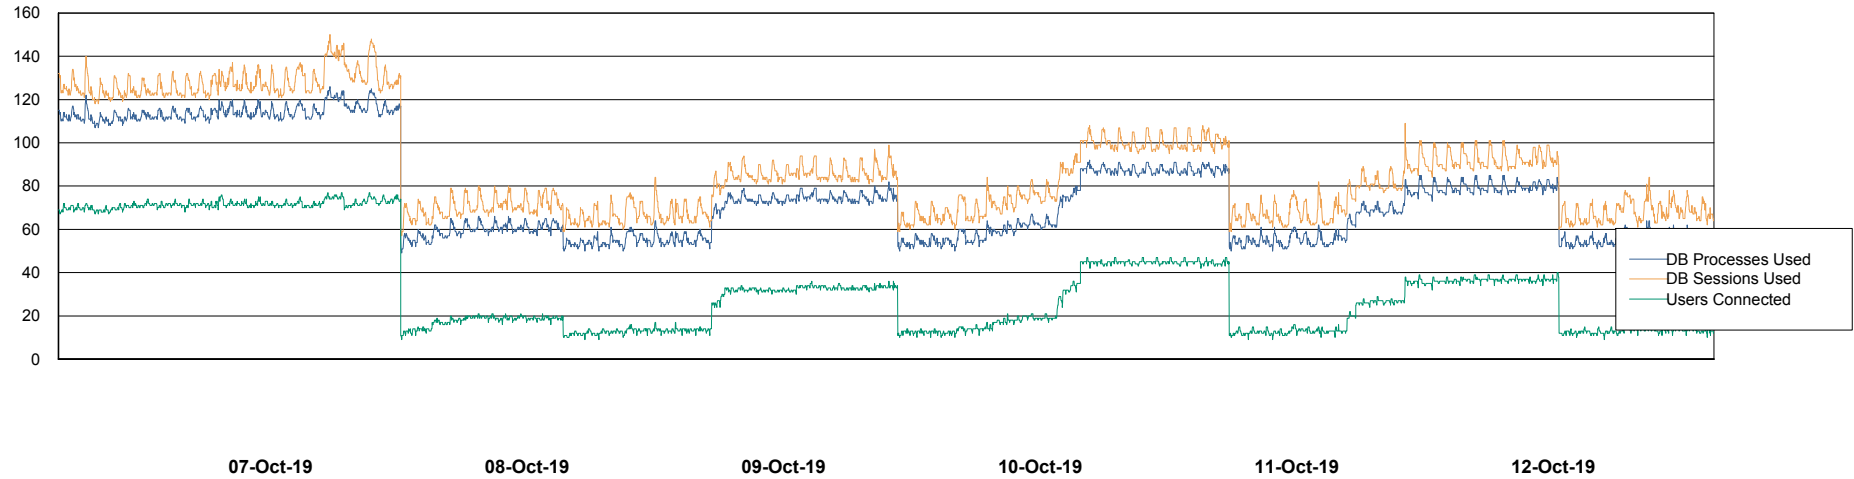

Database Performance VENDB_BI