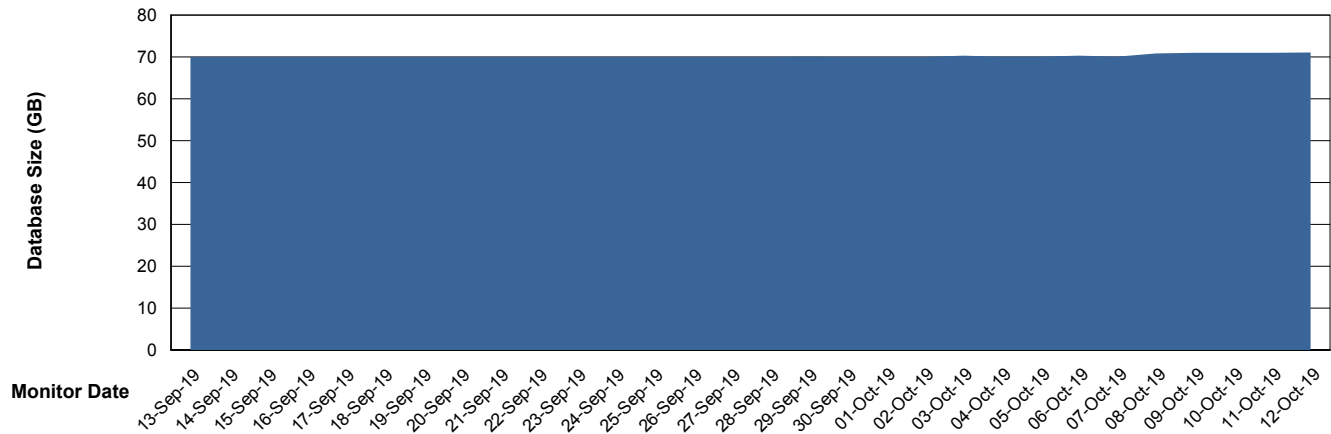

DATABASE SIZE VENDB_BI

Database growth over last month