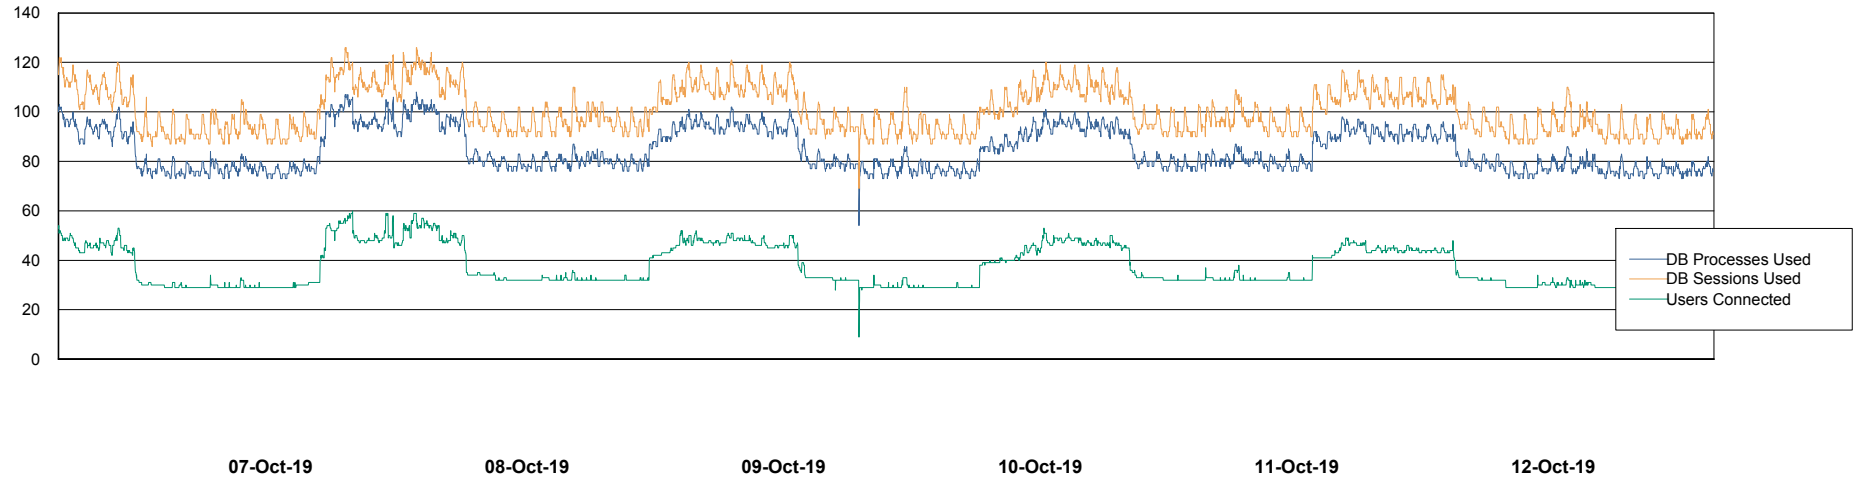

Database Performance ABSVEN06 Primary DB 2019