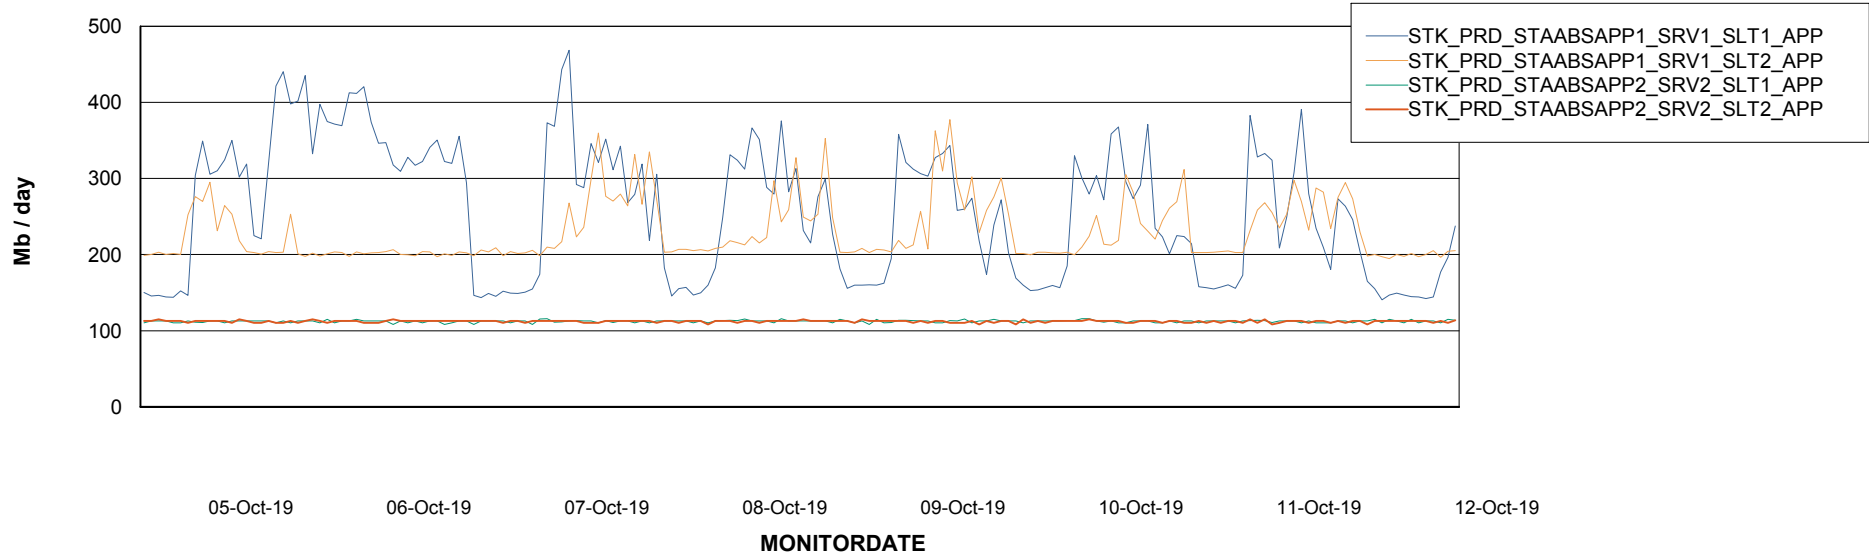

ABSolute Application Server Services

Avg memory used per ABS Server Service