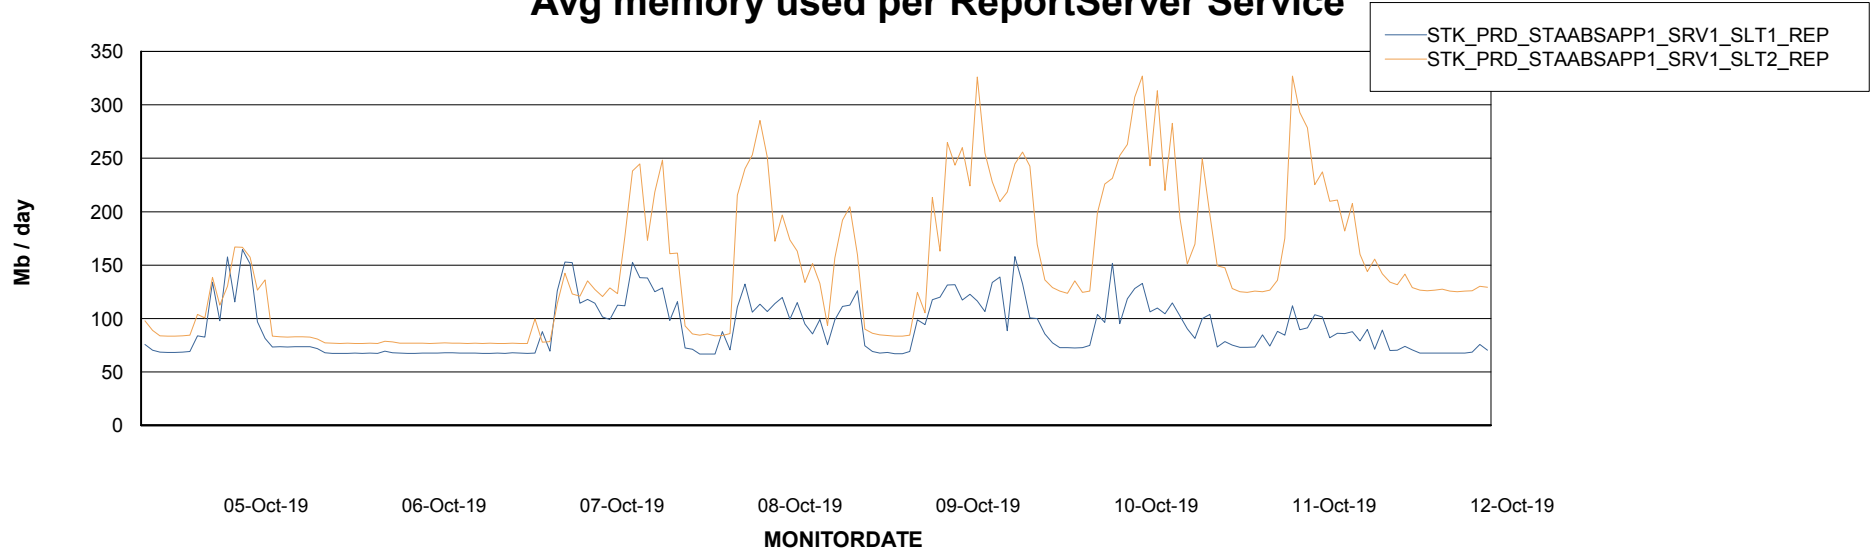

ABSSolute Application ReportServer Services

Avg memory used per ReportServer Service