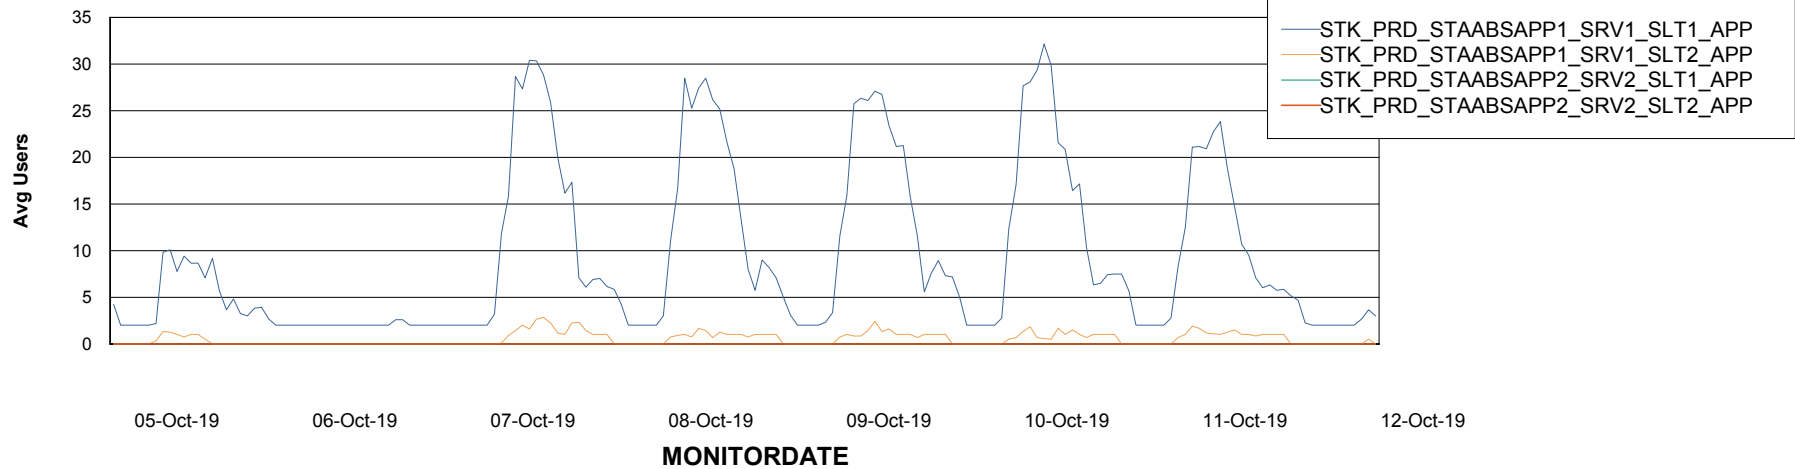

Weekly SLA Customer Report

Customer STK_Production
Database ID 82

ABSolute Application Server Services

Avg memory used per ABS Server Service

Avg users per day per ABS server

Weekly SLA Customer Report

Customer STK_Production
Database ID 82