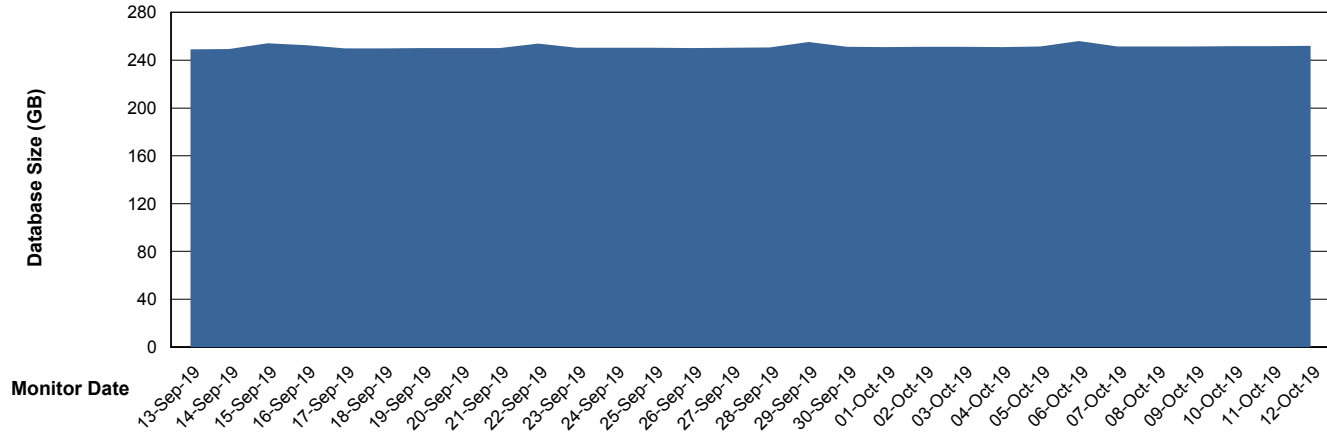

DATABASE SIZE STKDB_ABS1 Production Database

Database growth over last month

Database Tablespace STKDB_ABS1 Production Database

Date	Tablespace Name	Filesize (Gb)	Usedsize (Gb)	Percentage free
12-Oct-19	ABSDATA	177	107	40
	INDX	170	140	18
11-Oct-19	ABSDATA	177	107	40
	INDX	170	140	18
10-Oct-19	ABSDATA	177	107	40
	INDX	170	140	18
09-Oct-19	ABSDATA	177	107	40
	INDX	170	140	18
08-Oct-19	ABSDATA	177	107	40
	INDX	170	140	18
07-Oct-19	ABSDATA	177	107	40
	INDX	170	140	18
06-Oct-19	ABSDATA	177	107	40
	INDX	170	140	18