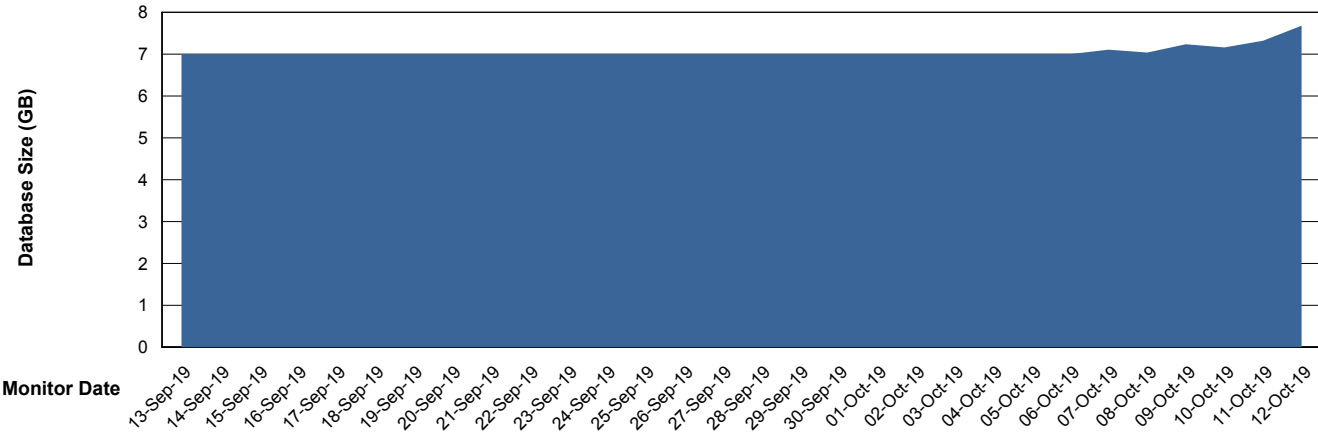

## Database Performance SPIDB\_Standby

# Weekly SLA Customer Report

Customer SPI\_Production  
 Database ID 49

DATABASE SIZE SPIDB\_Production

Database growth over last month

Database Tablespace SPIDB\_Production

Date	Tablespace Name	Filesize (Gb)	Usedsize (Gb)	Percentage free
12-Oct-19	ABSDATA	4	0	100
	INDX	8	4	50
11-Oct-19	ABSDATA	4	1	75
	INDX	8	4	50
10-Oct-19	ABSDATA	4	1	75
	INDX	8	4	50
09-Oct-19	ABSDATA	4	0	100
	INDX	8	4	50
08-Oct-19	ABSDATA	4	1	75
	INDX	8	4	50
07-Oct-19	ABSDATA	4	0	100
	INDX	8	4	50
06-Oct-19	ABSDATA	4	1	75
	INDX	8	4	50