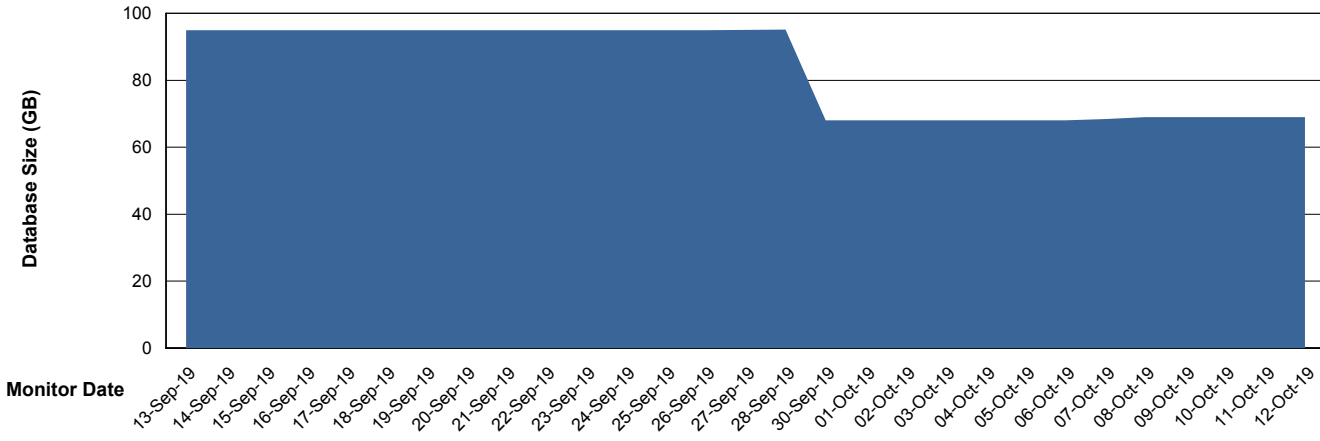

DATABASE SIZE SNGDB_Production

Database growth over last month

Database Tablespace SNGDB_Production

Date	Tablespace Name	Filesize (Gb)	Usedsize (Gb)	Percentage free
12-Oct-19	ABSDATA	120	20	83
	INDX	120	47	61
11-Oct-19	ABSDATA	120	20	83
	INDX	120	47	61
10-Oct-19	ABSDATA	120	20	83
	INDX	120	47	61
09-Oct-19	ABSDATA	120	20	83
	INDX	120	46	62
08-Oct-19	ABSDATA	120	20	83
	INDX	120	46	62
07-Oct-19	ABSDATA	120	20	83
	INDX	120	46	62
06-Oct-19	ABSDATA	120	20	83
	INDX	120	46	62