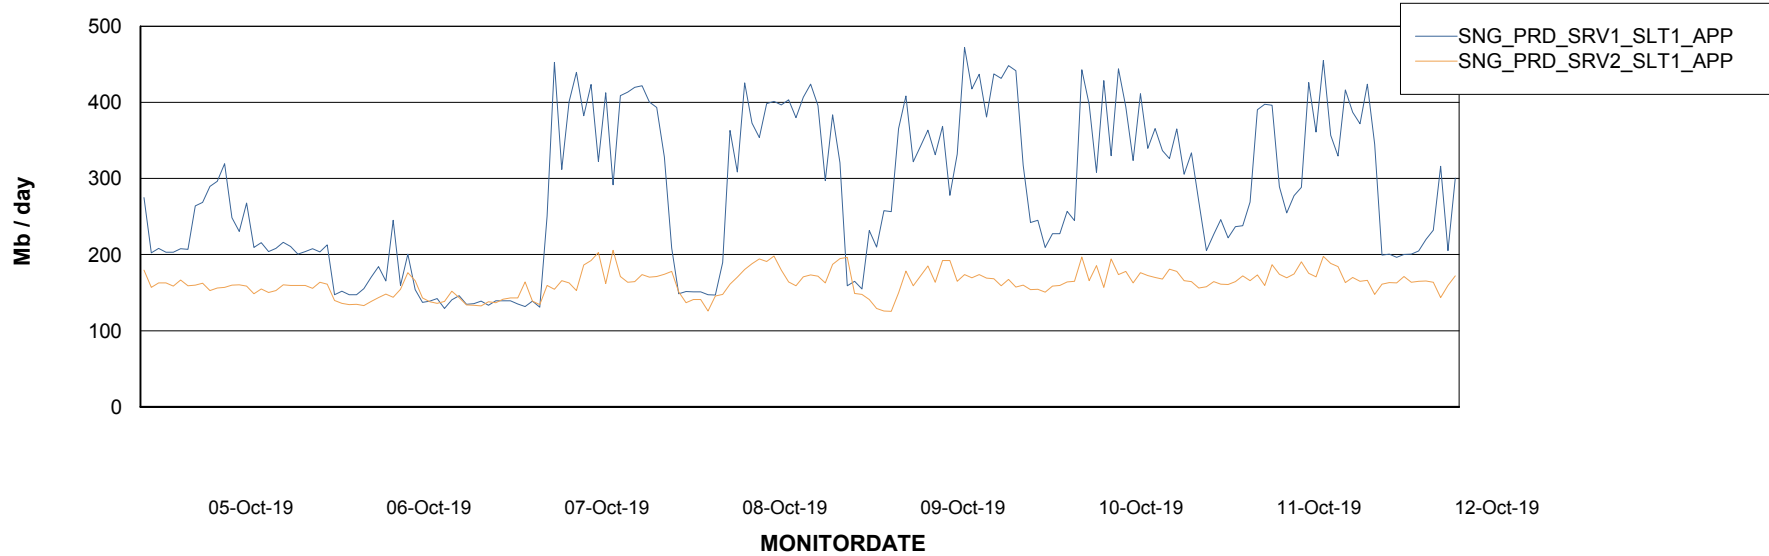

ABSSolute Application Server Services

Avg memory used per ABS Server Service