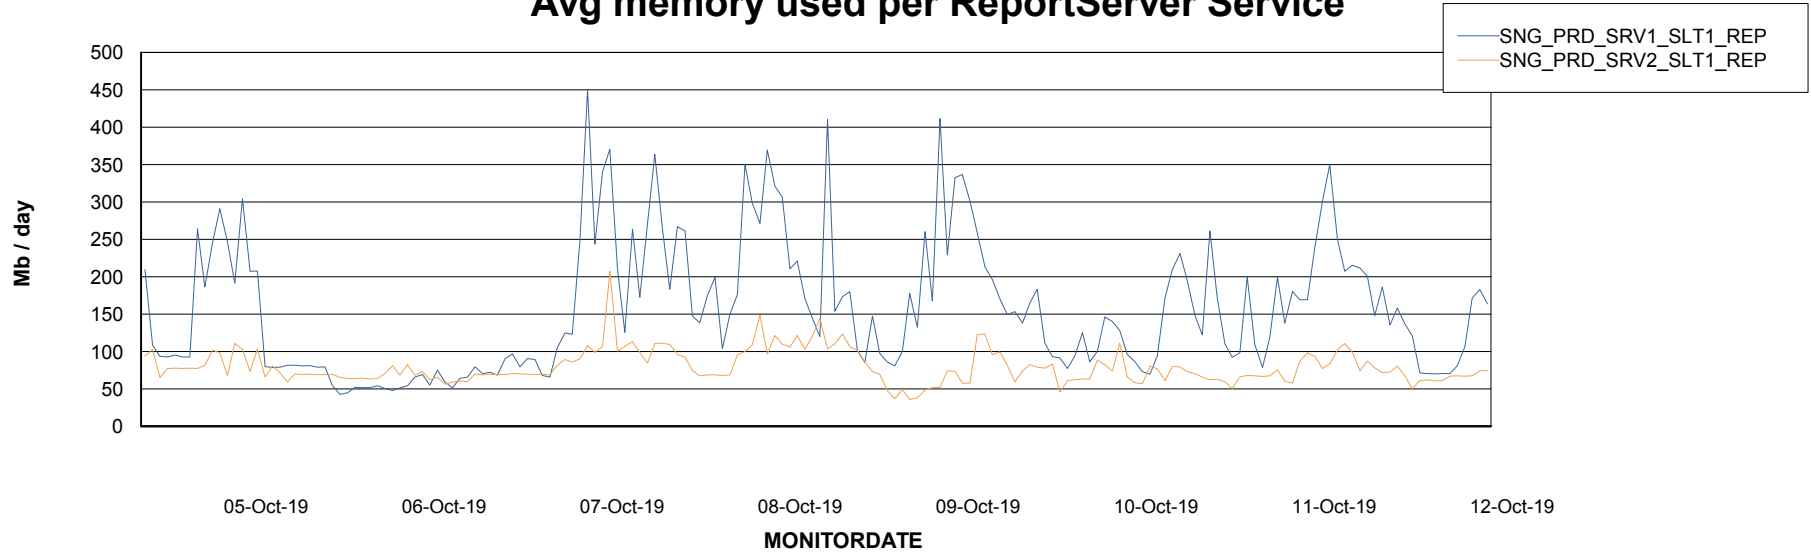

ABSSolute Application ReportServer Services

Avg memory used per ReportServer Service