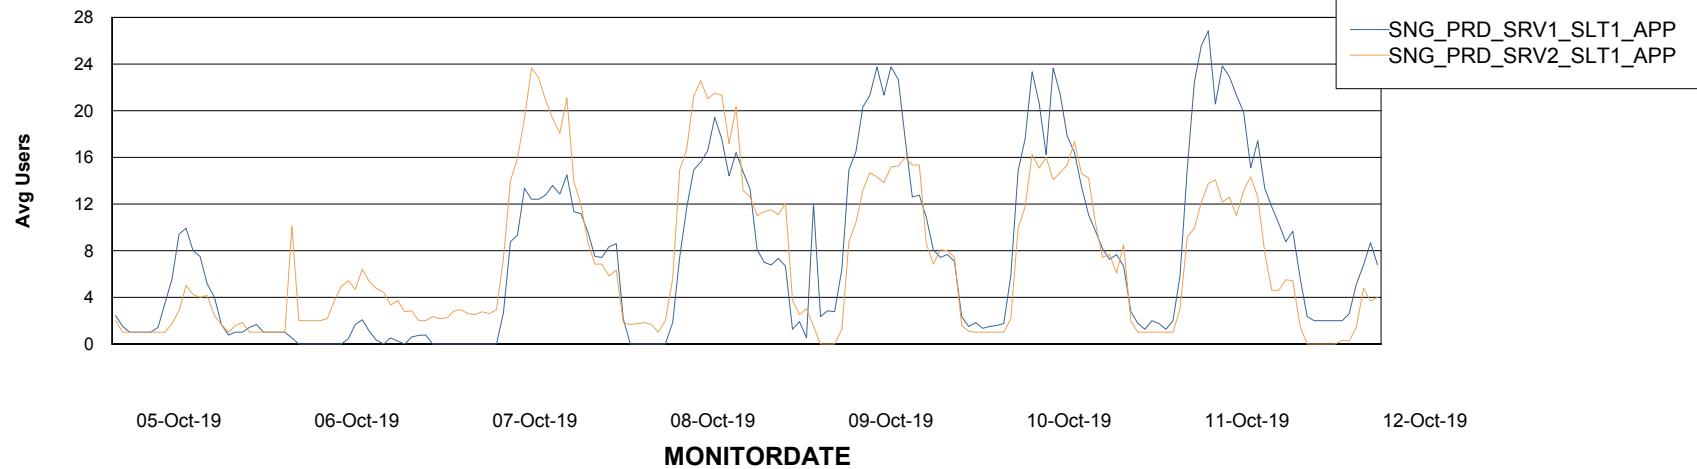

Avg users per day per ABS server