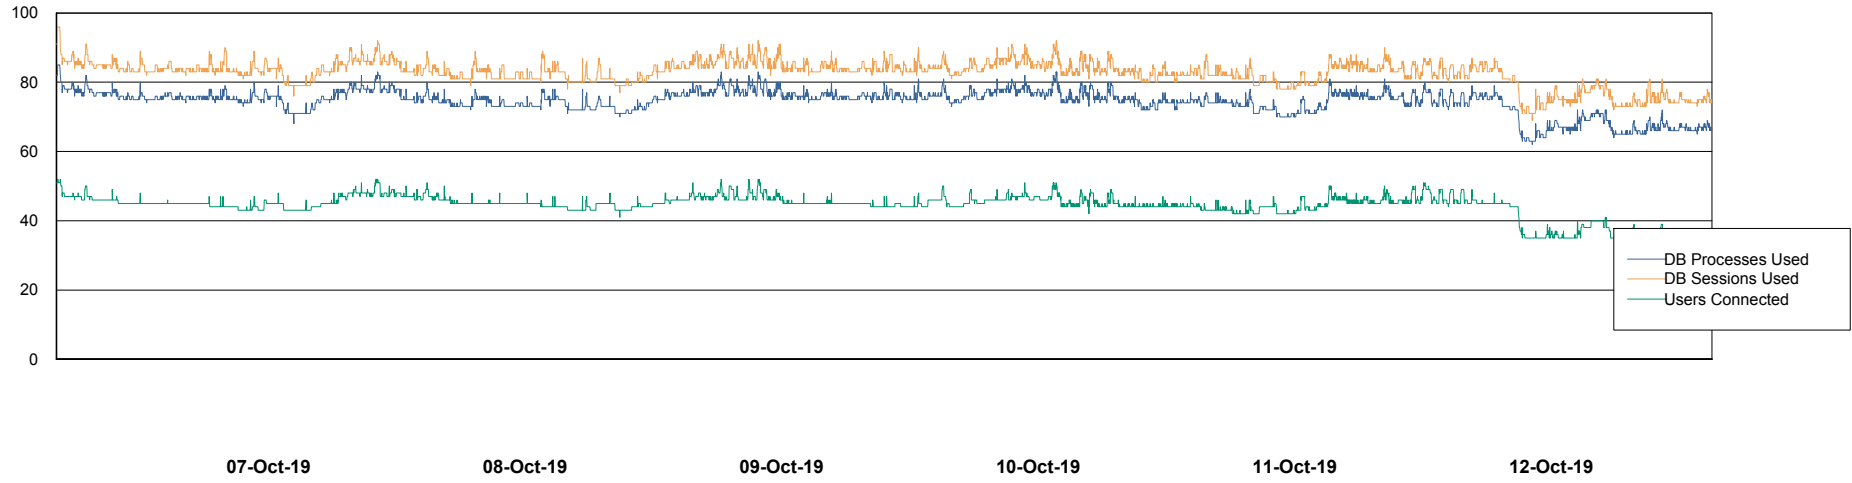

Database Performance RSSDB_Production