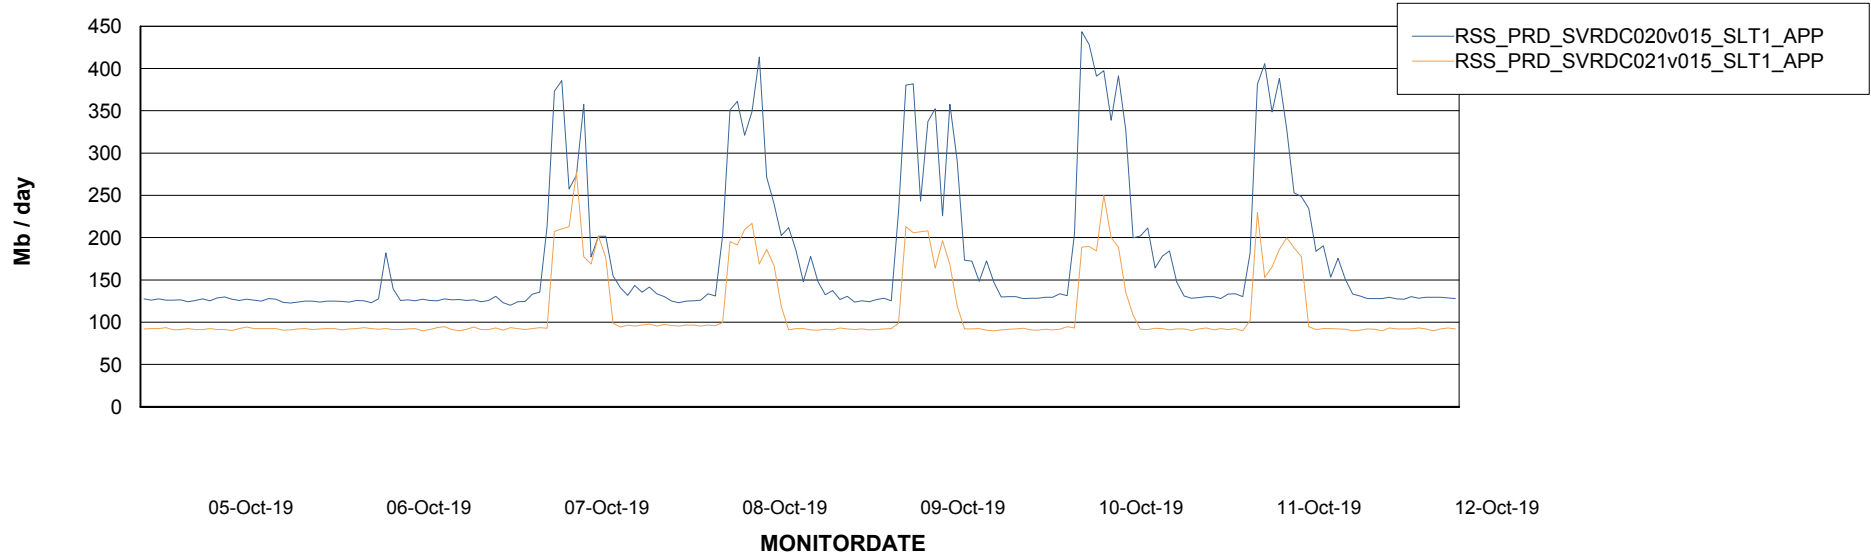

ABSSolute Application Server Services

Avg memory used per ABS Server Service