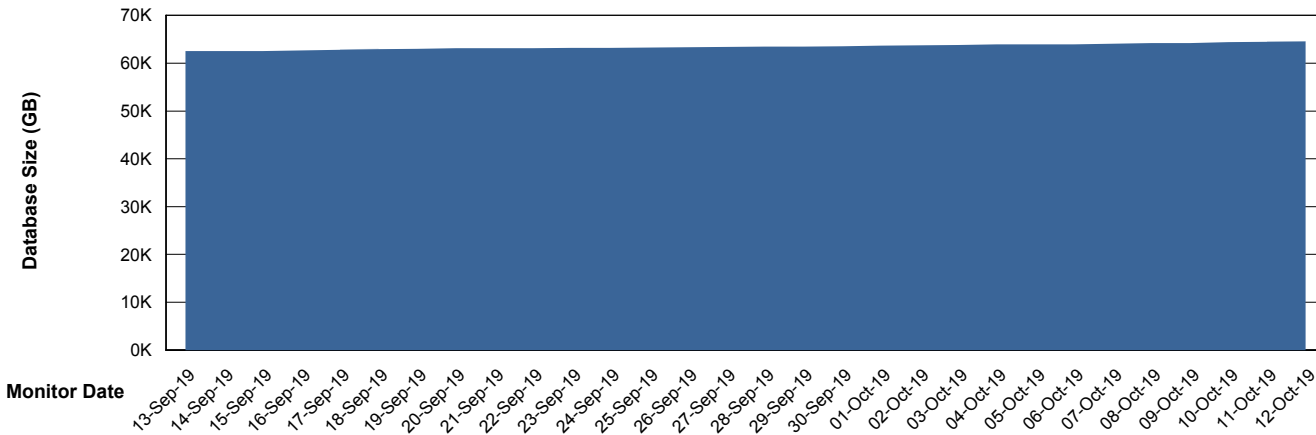

DATABASE SIZE RSSDB_Production

Database growth over last month