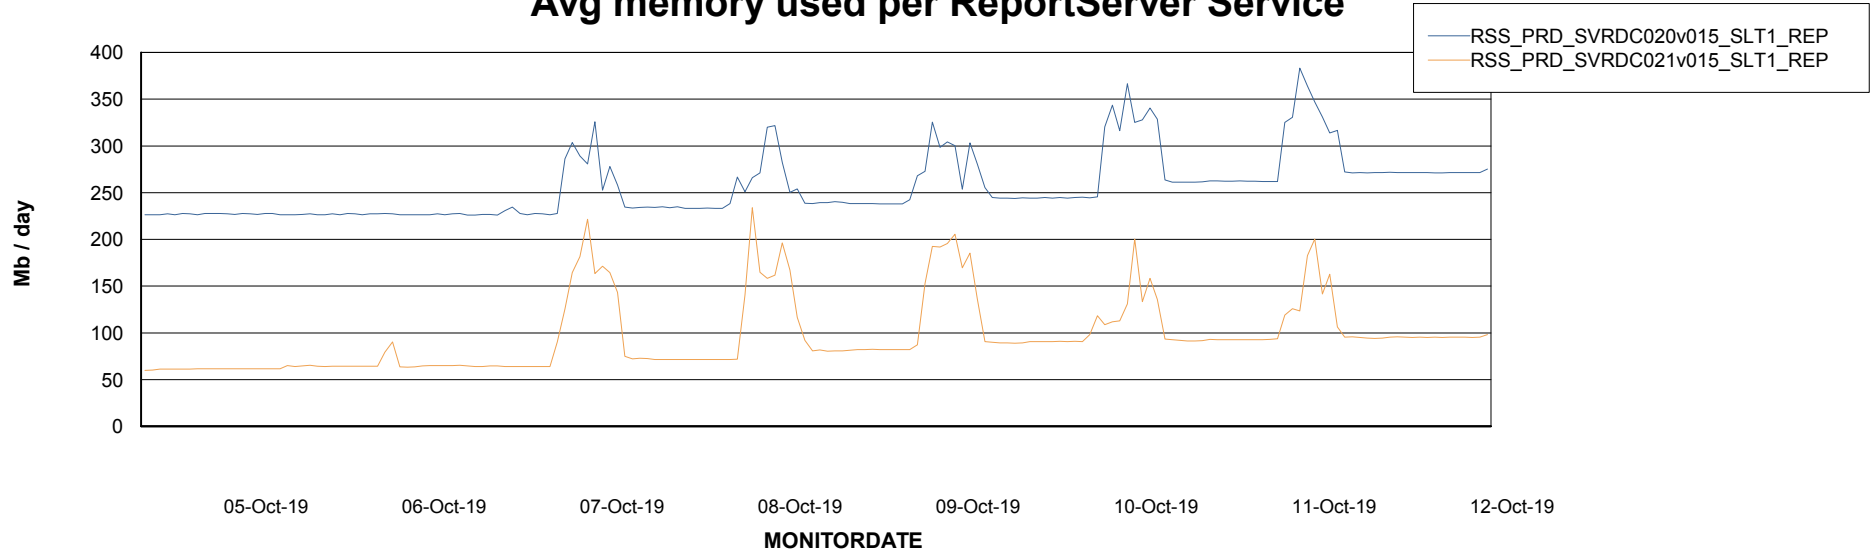

ABSSolute Application ReportServer Services

Avg memory used per ReportServer Service