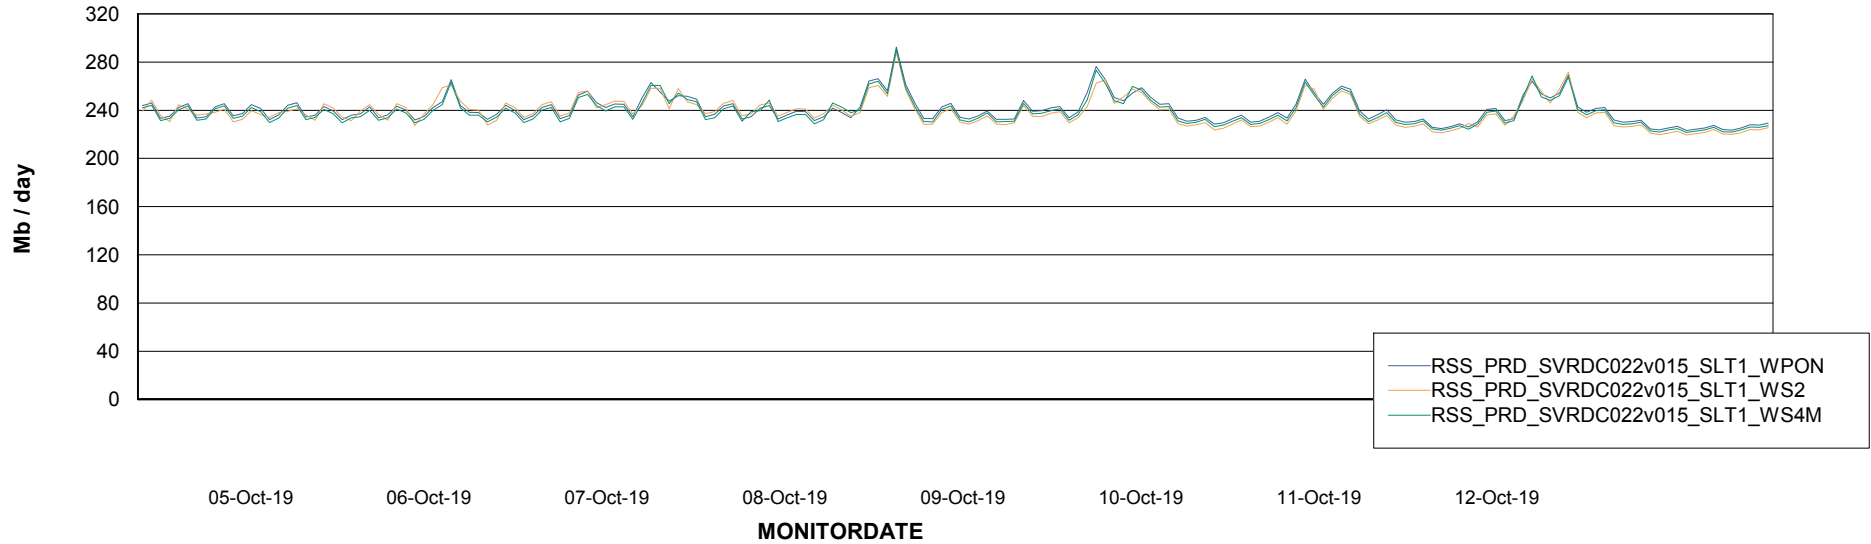

ABSSolute Application ReportServer Services

Avg memory used per ReportServer Service

Weekly SLA Customer Report

Customer RSS Production
Database ID 52

ABSSolute Web Component Services

Avg memory used per ABS Web component