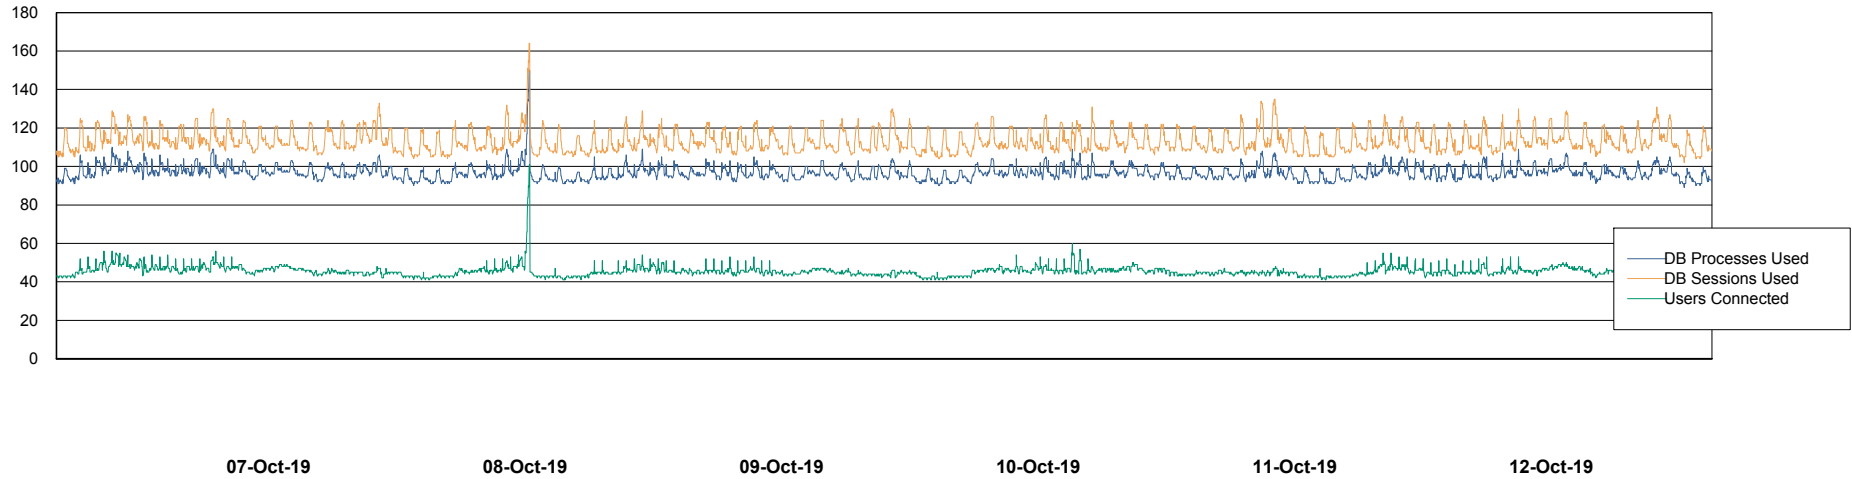

Database Performance PCODB_Production