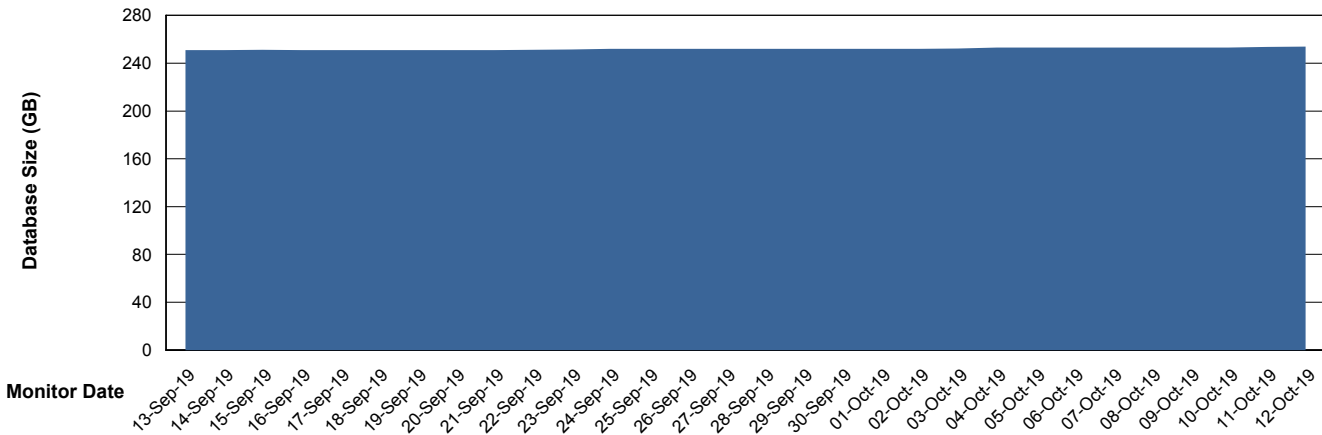

DATABASE SIZE PCODB_Production

Database growth over last month

Database Tablespace PCODB_Production

Date	Tablespace Name	Filesize (Gb)	Usedsize (Gb)	Percentage free
12-Oct-19	ABSDATA	150	91	39
	INDX	200	130	35
11-Oct-19	ABSDATA	150	91	39
	INDX	200	130	35
10-Oct-19	ABSDATA	150	91	39
	INDX	200	130	35
09-Oct-19	ABSDATA	150	91	39
	INDX	200	130	35
08-Oct-19	ABSDATA	150	91	39
	INDX	200	130	35
07-Oct-19	ABSDATA	150	91	39
	INDX	200	129	36
06-Oct-19	ABSDATA	150	91	39
	INDX	200	129	36