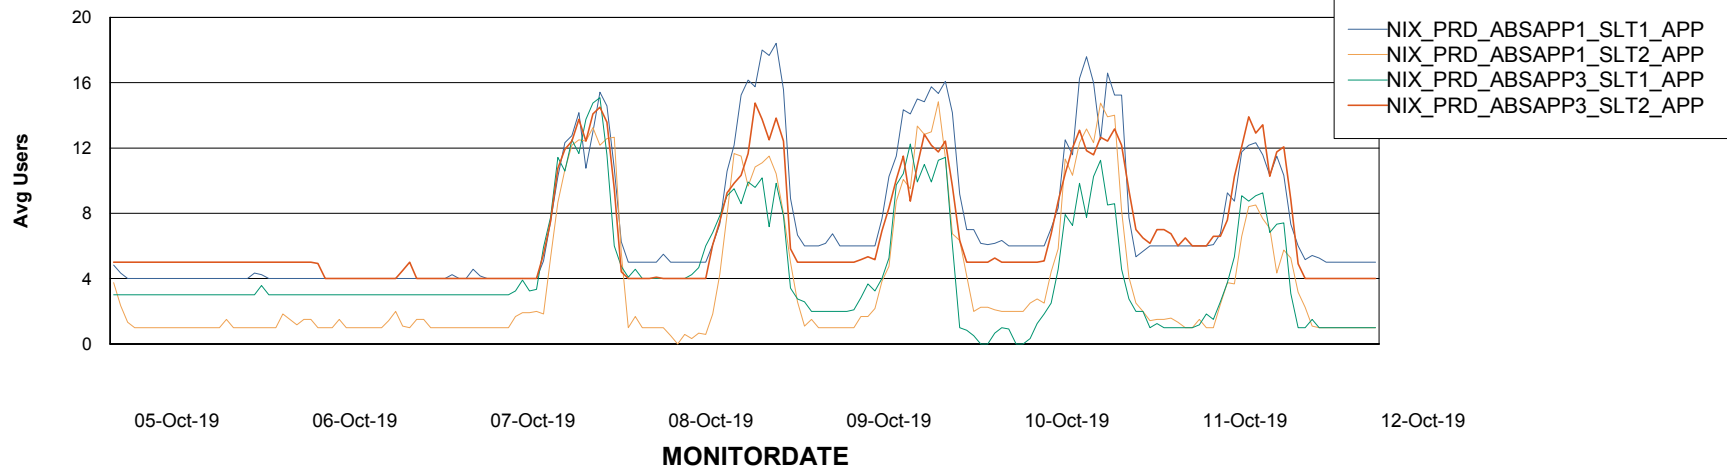

Avg users per day per ABS server