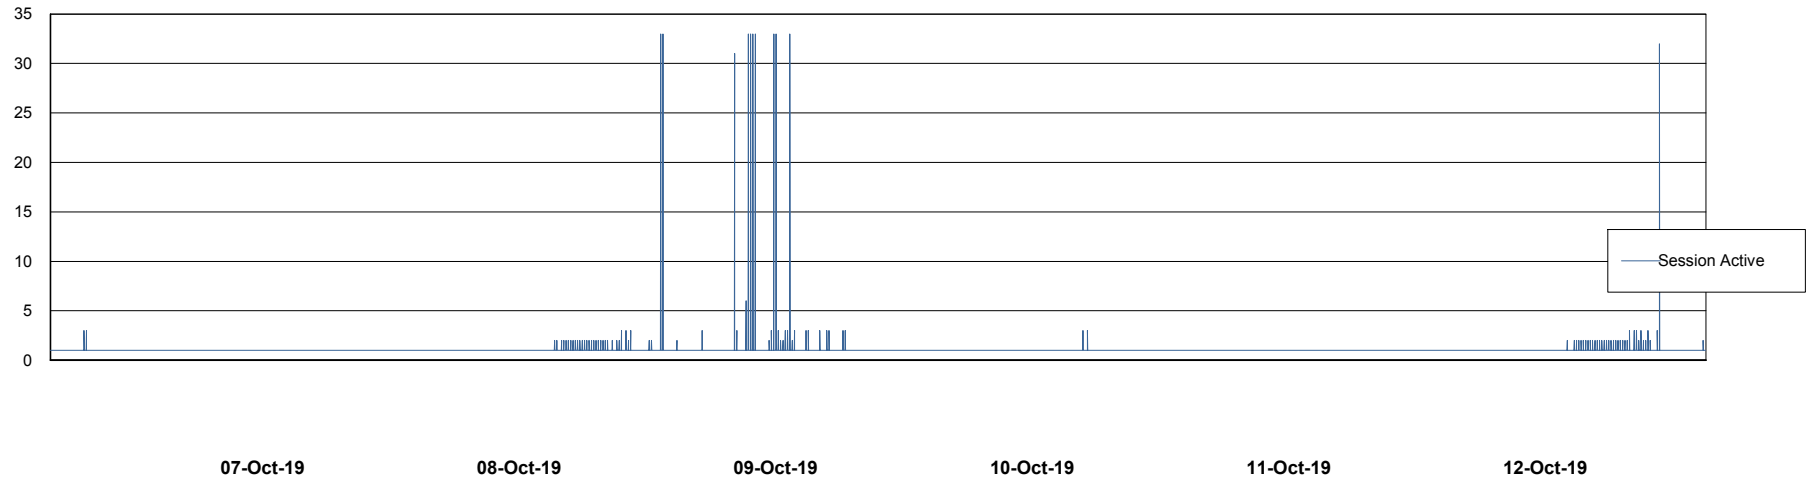

Database Performance NIXDB_Standby