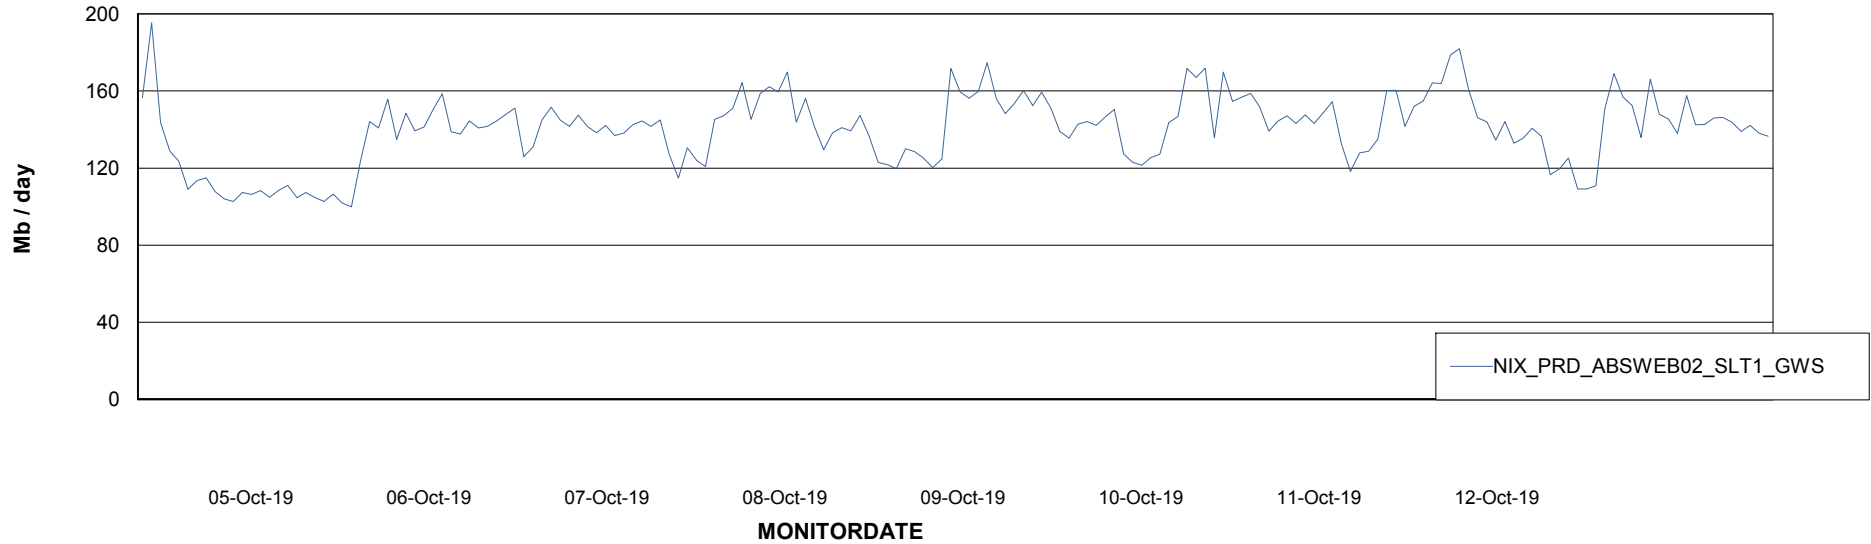

ABSSolute Web Component Services

Avg memory used per ABS Web component