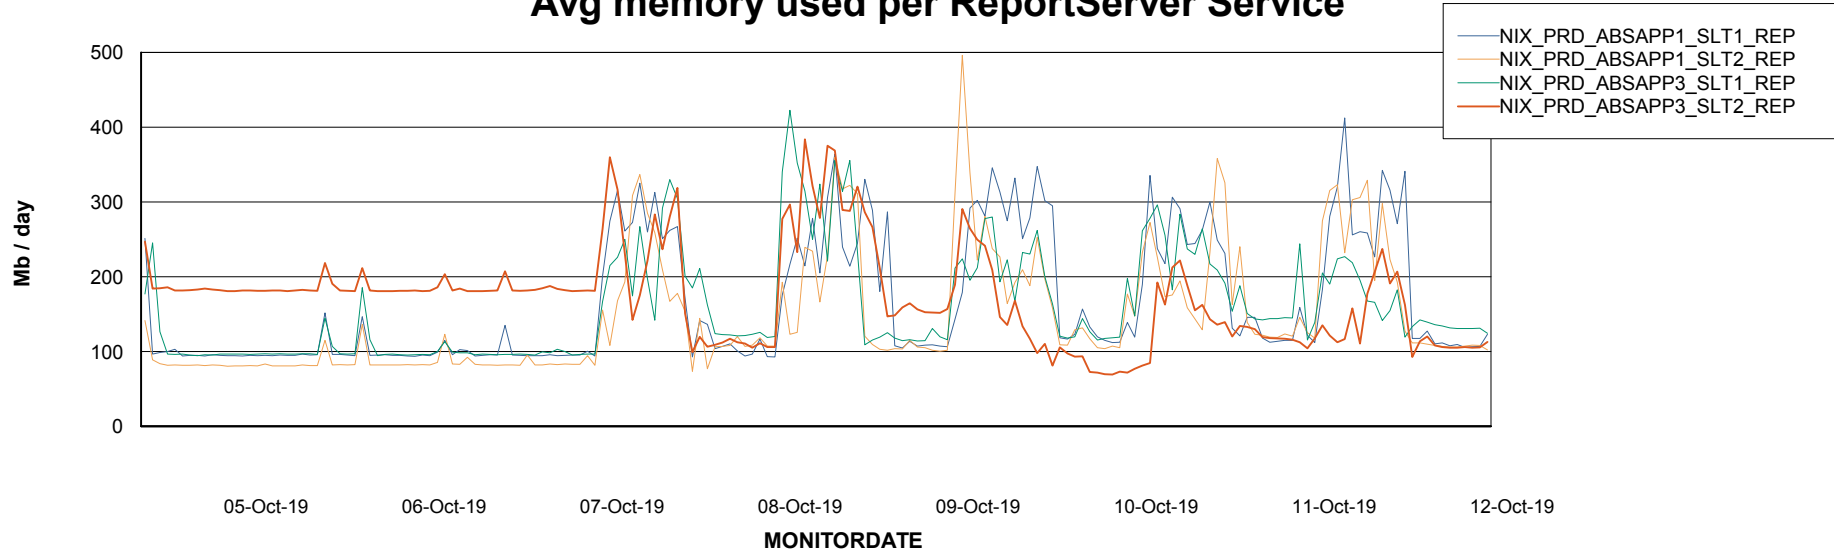

Avg users per day per ABS server

Weekly SLA Customer Report

Customer NIX_Production
Database ID 51

ABSSolute Application ReportServer Services

Avg memory used per ReportServer Service

Weekly SLA Customer Report