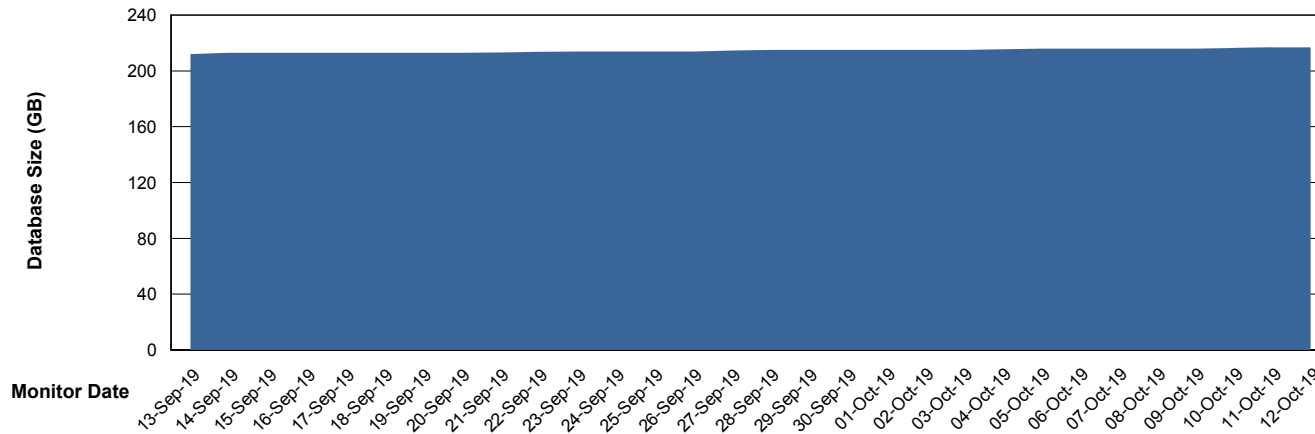

Customer NIX_Production
Database ID 51

Database Performance NIXDB_Standby

Weekly SLA Customer Report

Customer NIX_Production
Database ID 51

DATABASE SIZE NIXDB_BI

Database growth over last month

DATABASE SIZE NIXDB_Production

Database growth over last month

Weekly SLA Customer Report

Customer NIX_Production
 Database ID 51

Database Tablespace NIXDB_BI

Date	Tablespace Name	Filesize (Gb)	Usedsize (Gb)	Percentage free
12-Oct-19	ABSDATA	76	61	20
	INDX	80	62	23
11-Oct-19	ABSDATA	76	61	20
	INDX	80	62	23
10-Oct-19	ABSDATA	76	61	20
	INDX	80	62	23
09-Oct-19	ABSDATA	76	61	20
	INDX	80	62	23
08-Oct-19	ABSDATA	76	61	20
	INDX	80	62	23
07-Oct-19	ABSDATA	76	61	20
	INDX	80	62	23
06-Oct-19	ABSDATA	76	61	20
	INDX	80	62	23