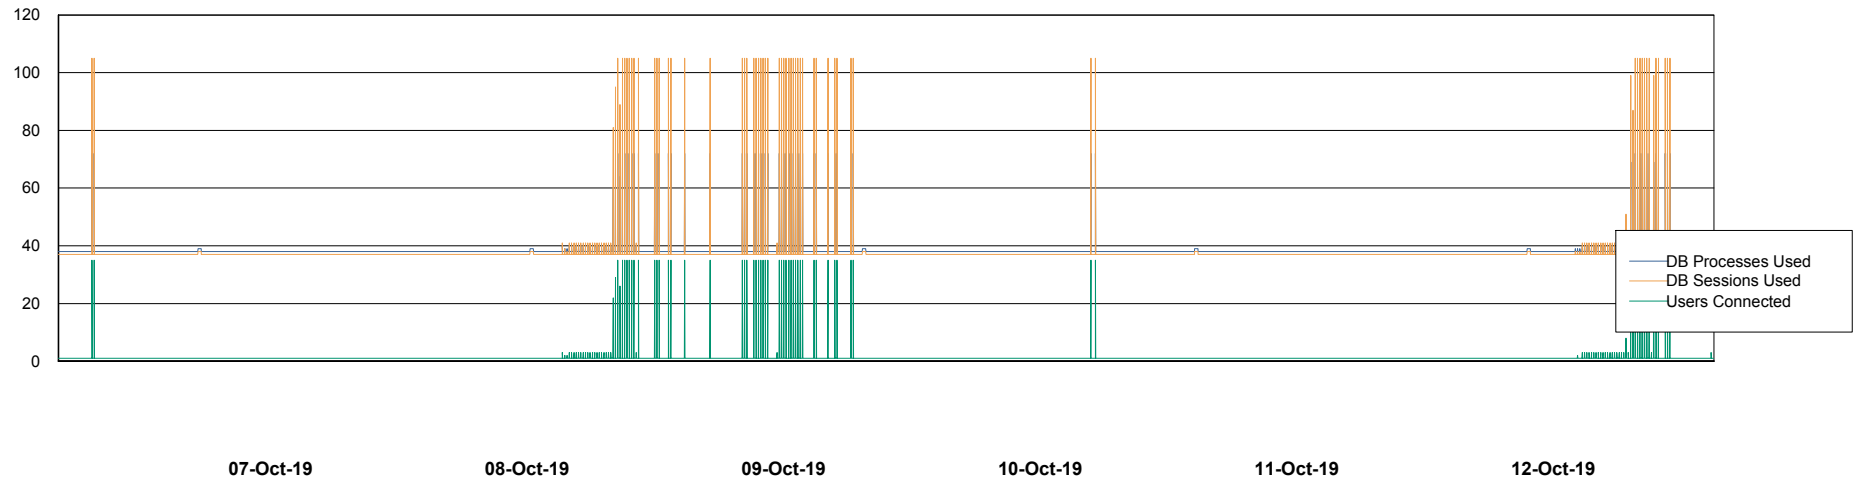

Database Performance NIXDB_Standby