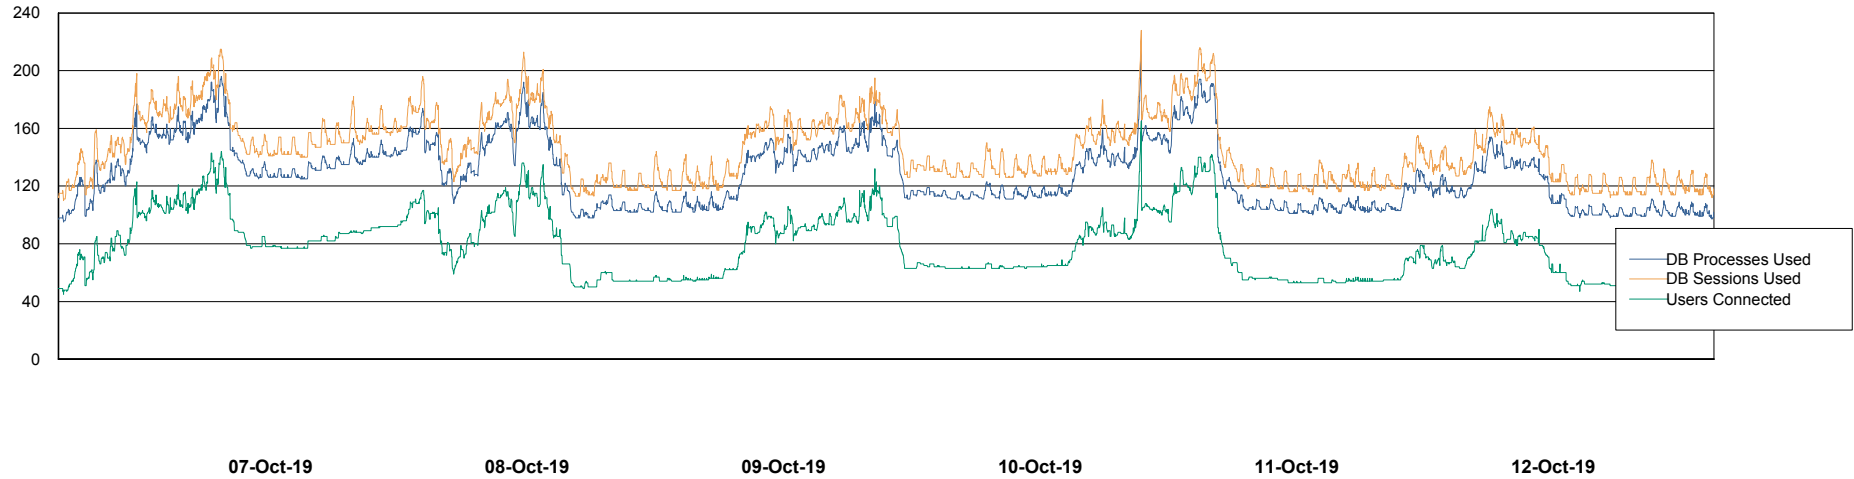

Weekly SLA Customer Report

Customer NIX_Production
Database ID 51

Database Performance NIXDB_BI

Weekly SLA Customer Report

Customer NIX_Production
Database ID 51

Database Performance NIXDB_Production

Weekly SLA Customer Report