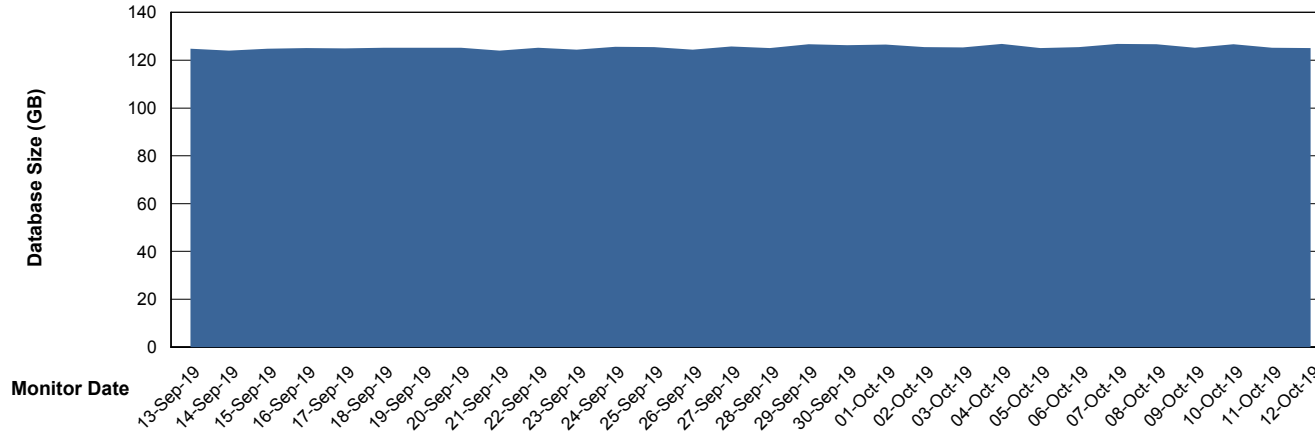

Customer NIX_Production
Database ID 51

Database Performance NIXDB_Standby

Weekly SLA Customer Report

Customer NIX_Production
Database ID 51

DATABASE SIZE NIXDB_BI

Database growth over last month

DATABASE SIZE NIXDB_Production

Database growth over last month

Weekly SLA Customer Report

Customer NIX_Production
 Database ID 51

Database Tablespace NIXDB_BI

Date	Tablespace Name	Filesize (Gb)	Usedsize (Gb)	Percentage free
12-Oct-19	ABSDATA	76	61	20
	INDX	80	62	23
11-Oct-19	ABSDATA	76	61	20
	INDX	80	62	23
10-Oct-19	ABSDATA	76	61	20
	INDX	80	62	23
09-Oct-19	ABSDATA	76	61	20
	INDX	80	62	23
08-Oct-19	ABSDATA	76	61	20
	INDX	80	62	23
07-Oct-19	ABSDATA	76	61	20
	INDX	80	62	23
06-Oct-19	ABSDATA	76	61	20
	INDX	80	62	23