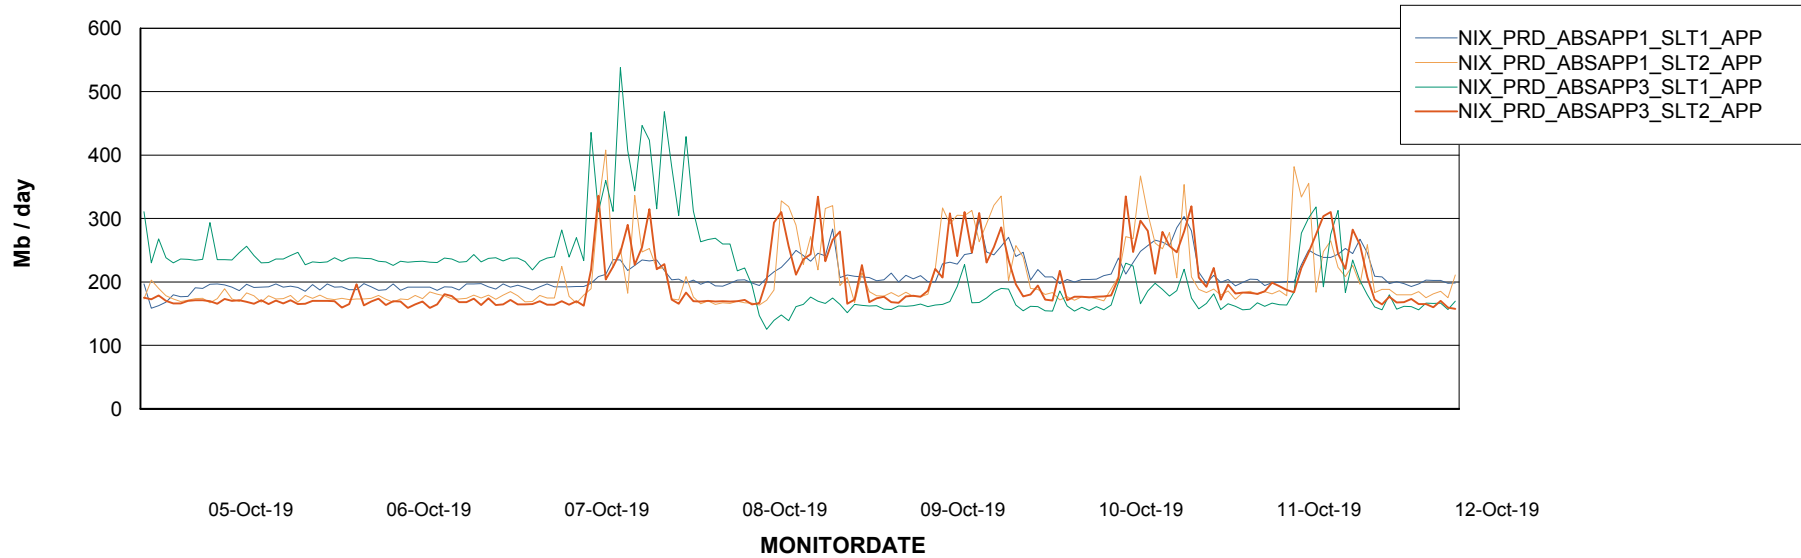

Standby Database Health NIX_Production

Recovery lag for last 7 days

Weekly SLA Customer Report

Customer NIX_Production
Database ID 51

ABSSolute Application Server Services

Avg memory used per ABS Server Service