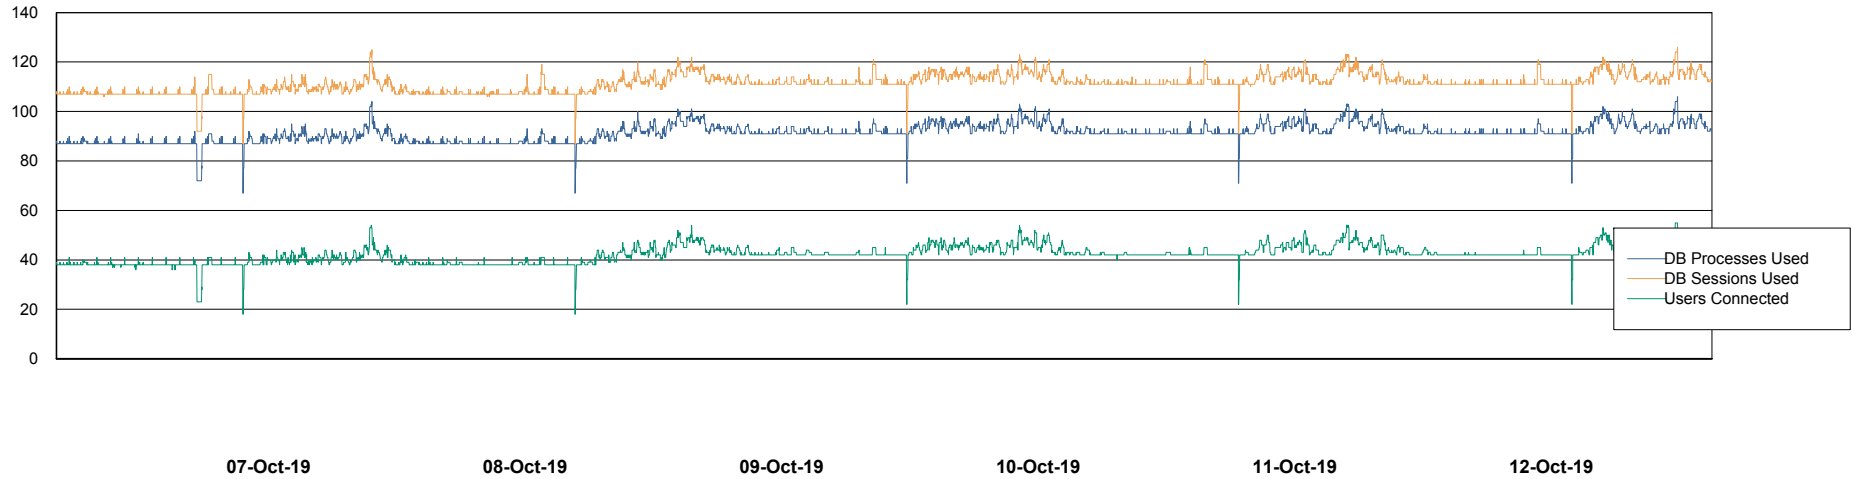

Database Performance LSS_ABSCH_DB_LIODA3