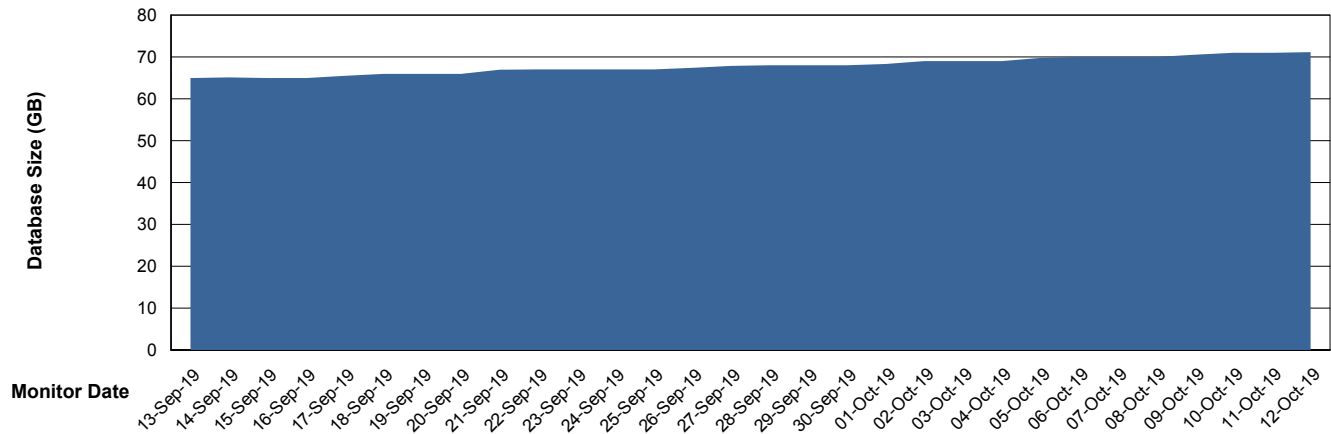

DATABASE SIZE LSS_ABSME_DB_LIODA4

Database growth over last month