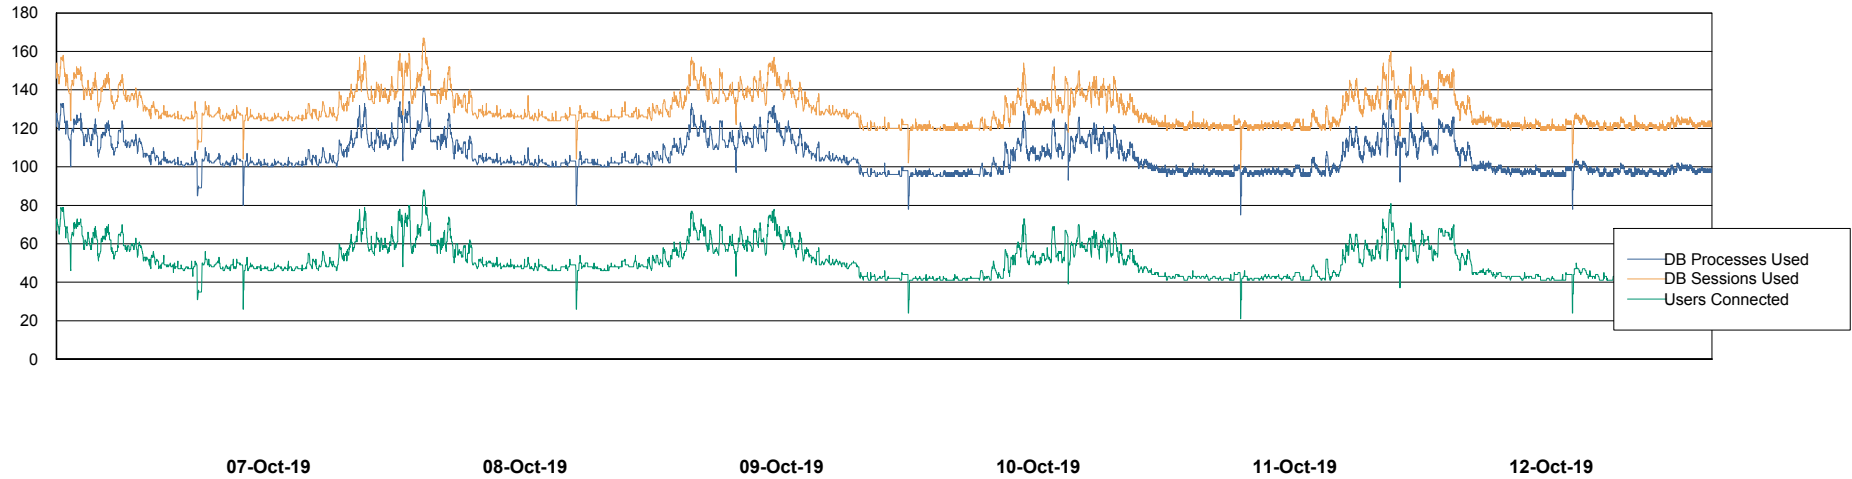

Database Performance LSS_ABSCH3_DB_LIODA3