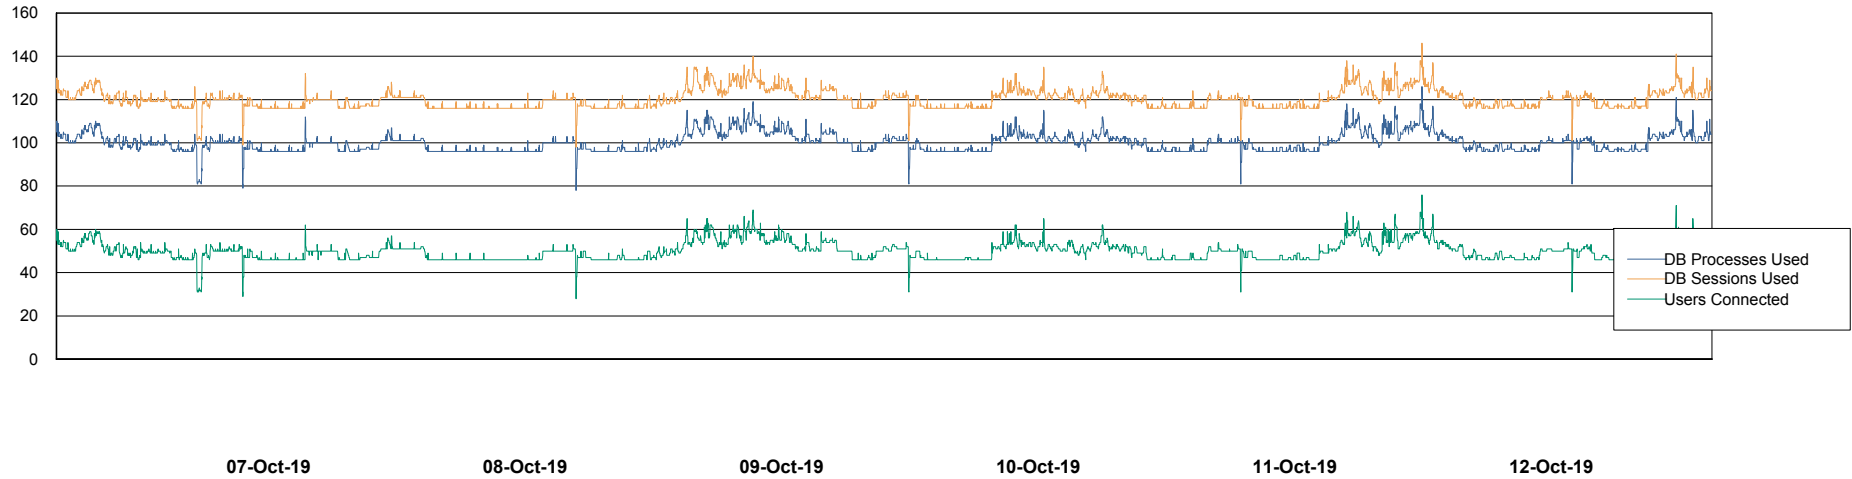

Weekly SLA Customer Report

Customer LSS_Prod (NO SLA)
Database ID 96

Database Performance LSS_ABSCH_DB_LIODA3

Weekly SLA Customer Report

Customer LSS_Prod (NO SLA)
Database ID 96

Database Performance LSS_ABSCH2_DB_LIODA3