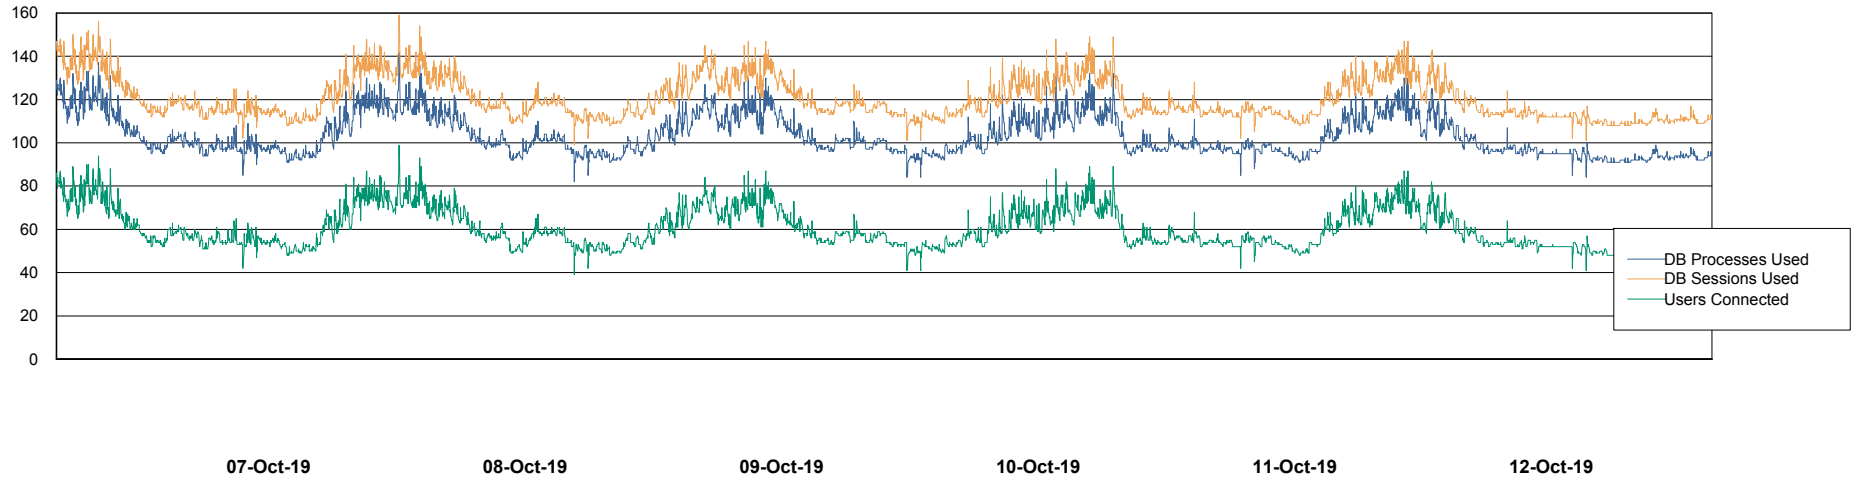

Database Performance LSS_ABSME2_DB_LIODA4