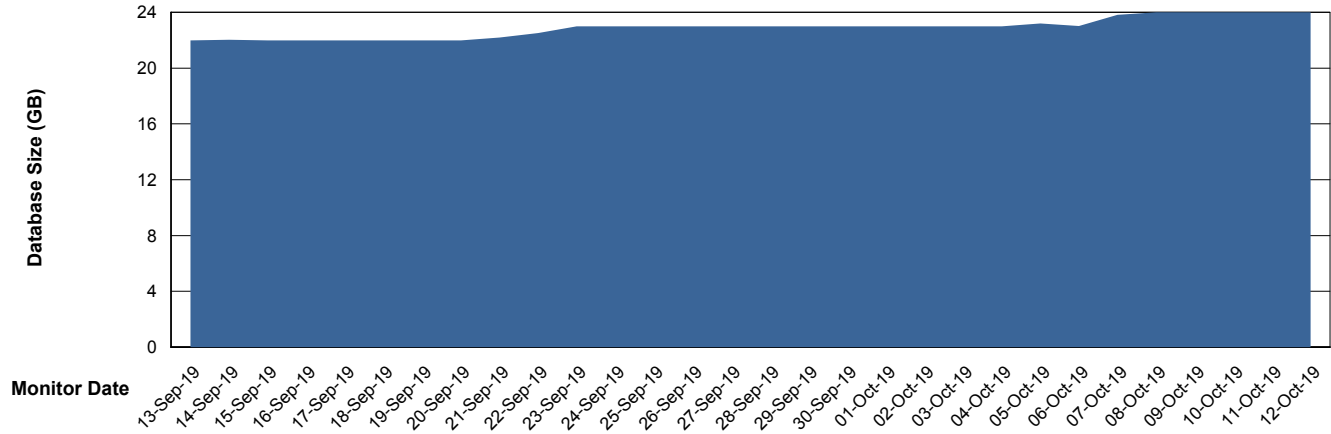

DATABASE SIZE LSS_ABSEE_DB_LIODA5

Database growth over last month

Weekly SLA Customer Report

Customer LSS_Prod (NO SLA)
Database ID 96

DATABASE SIZE LSS_ABSEE2_DB_LIODA5

Database growth over last month

DATABASE SIZE LSS_ABSME_DB_LIODA4