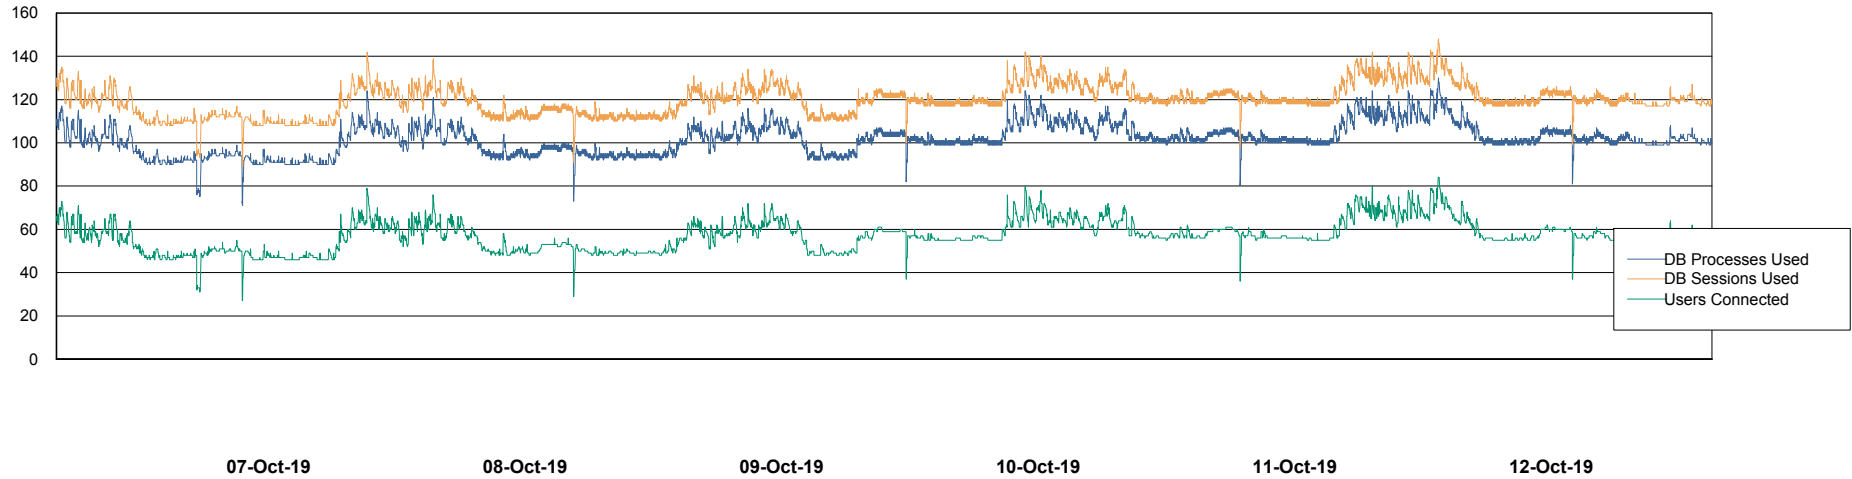

Database Performance LSS_ABSEE2_DB_LIODA5