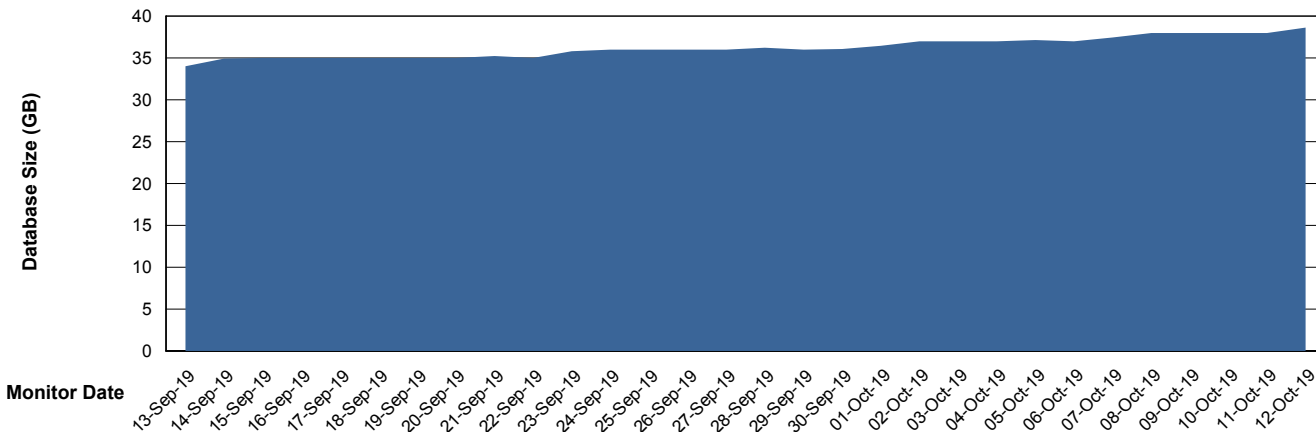

DATABASE SIZE LSS_ABSEE_DB_LIODA5

Database growth over last month