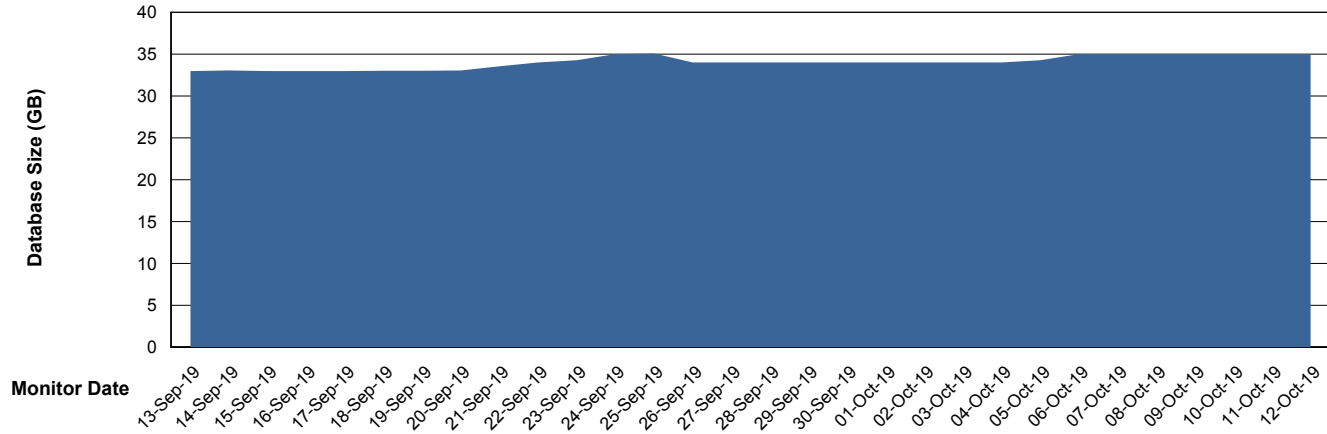

DATABASE SIZE LSS_ABSCH_DB_LIODA3

Database growth over last month