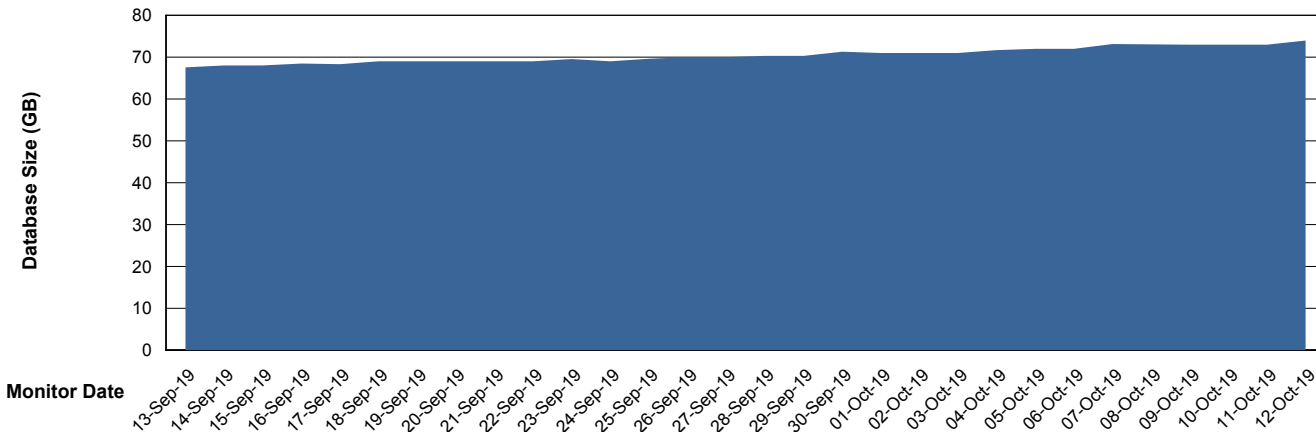

Database growth over last month

DATABASE SIZE LSS_ABSCH2_DB_LIODA3

Database growth over last month

Weekly SLA Customer Report

Customer LSS_Prod (NO SLA)
Database ID 96

DATABASE SIZE LSS_ABSCH3_DB_LIODA3

Database growth over last month