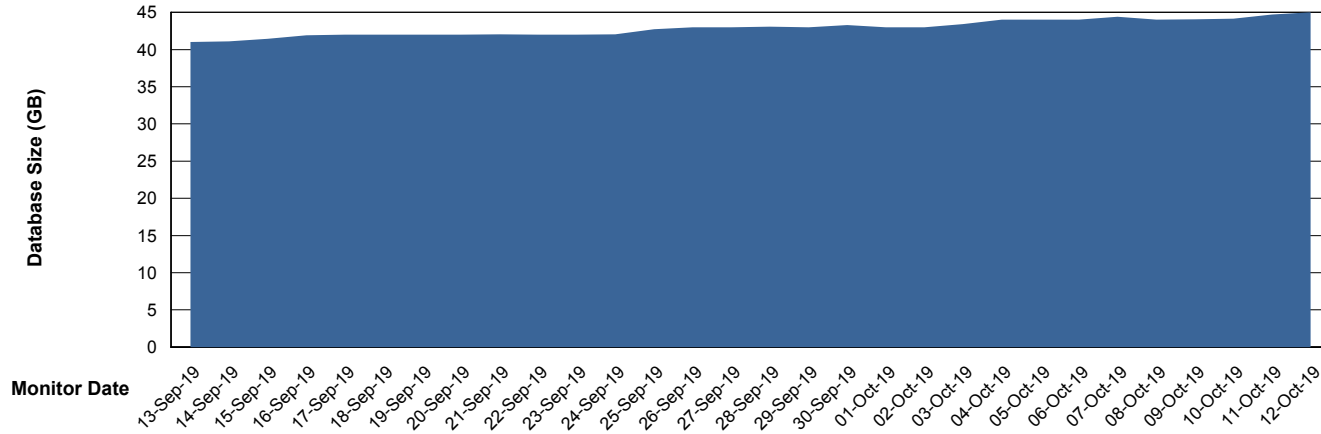

Database growth over last month

Weekly SLA Customer Report

Customer LSS_Prod (NO SLA)
Database ID 96

DATABASE SIZE LSS_ABSME2_DB_LIODA4

Database growth over last month

Weekly SLA Customer Report

Customer LSS_Prod (NO SLA)
Database ID 96

Database Tablespace LSS_ABSCH_DB_LIODA3

Date	Tablespace Name	Filesize (Gb)	Usedsize (Gb)	Percentage free
12-Oct-19	ABSDATA	70	32	54
	INDX	10	1	90
11-Oct-19	ABSDATA	70	32	54
	INDX	10	1	90
10-Oct-19	ABSDATA	70	31	56
	INDX	10	1	90
09-Oct-19	ABSDATA	70	31	56
	INDX	10	1	90
08-Oct-19	ABSDATA	70	31	56
	INDX	10	1	90
07-Oct-19	ABSDATA	70	31	56
	INDX	10	1	90
06-Oct-19	ABSDATA	70	31	56
	INDX	10	1	90