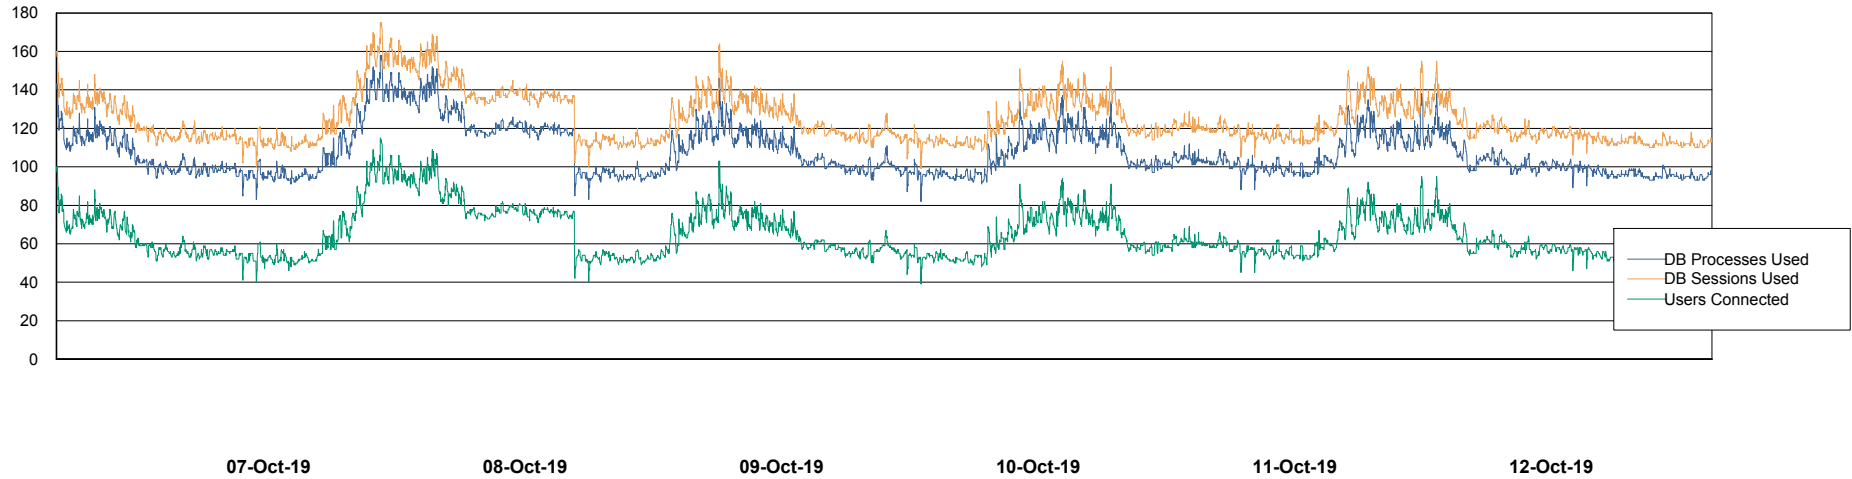

Weekly SLA Customer Report

Customer LSS_Prod (NO SLA)
Database ID 96

Database Performance LSS_ABSEE2_DB_LIODA5

Weekly SLA Customer Report

Customer LSS_Prod (NO SLA)
Database ID 96

Database Performance LSS_ABSME_DB_LIODA4