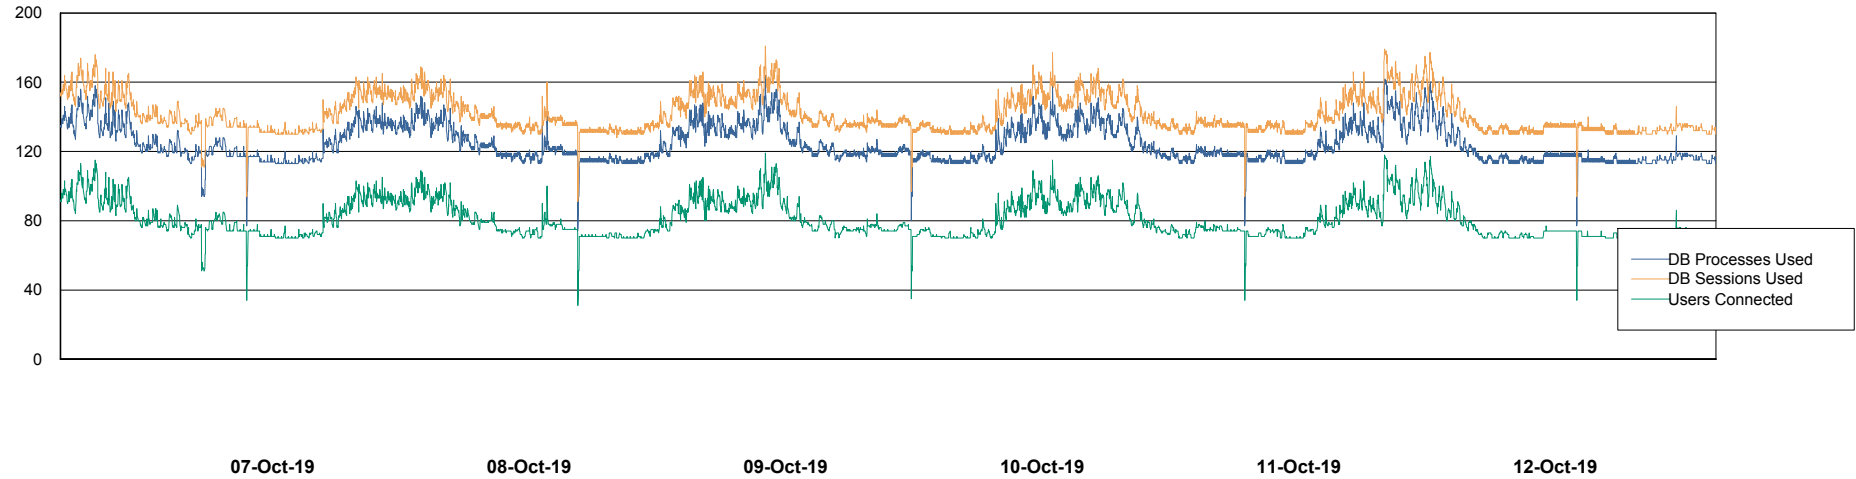

Weekly SLA Customer Report

Customer LSS_Prod (NO SLA)
Database ID 96

Database Performance LSS_ABSCH3_DB_LIODA3

Weekly SLA Customer Report

Customer LSS_Prod (NO SLA)
Database ID 96

Database Performance LSS_ABSEE_DB_LIODA5