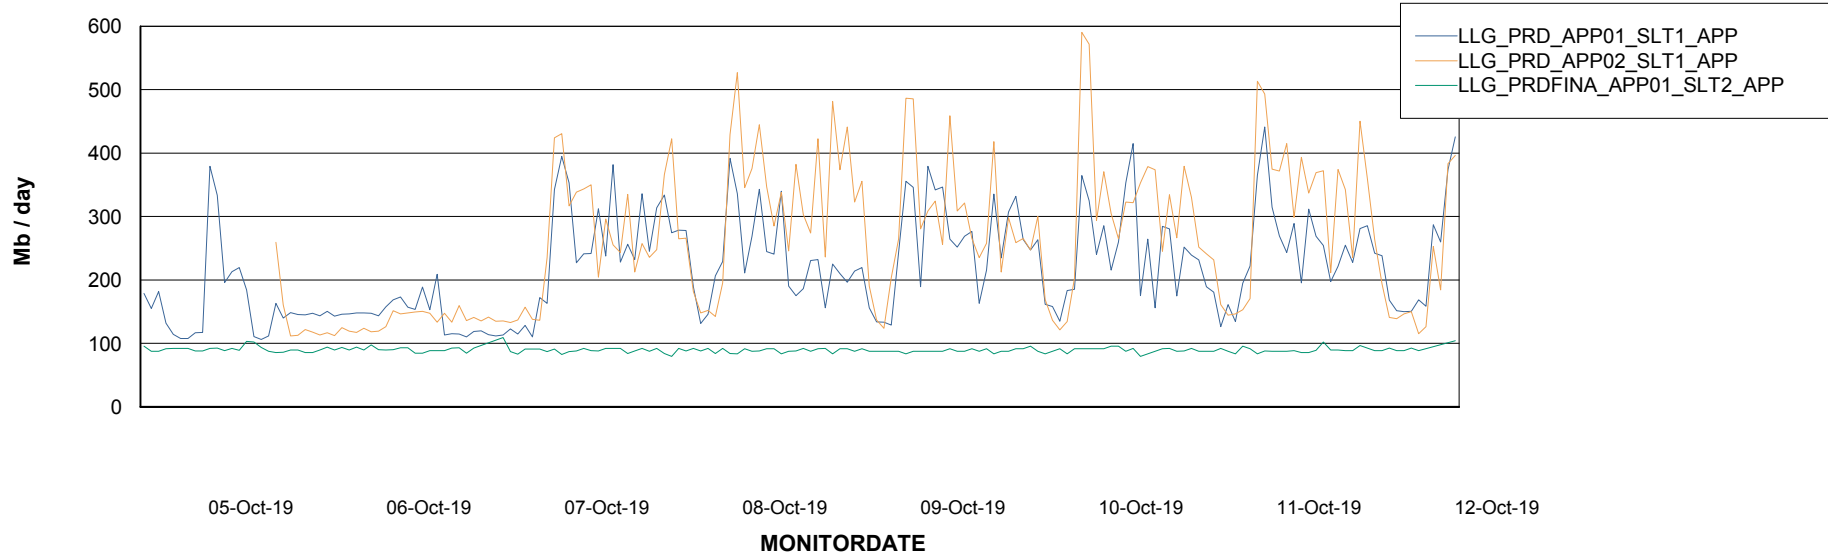

ABSSolute Application Server Services

Avg memory used per ABS Server Service