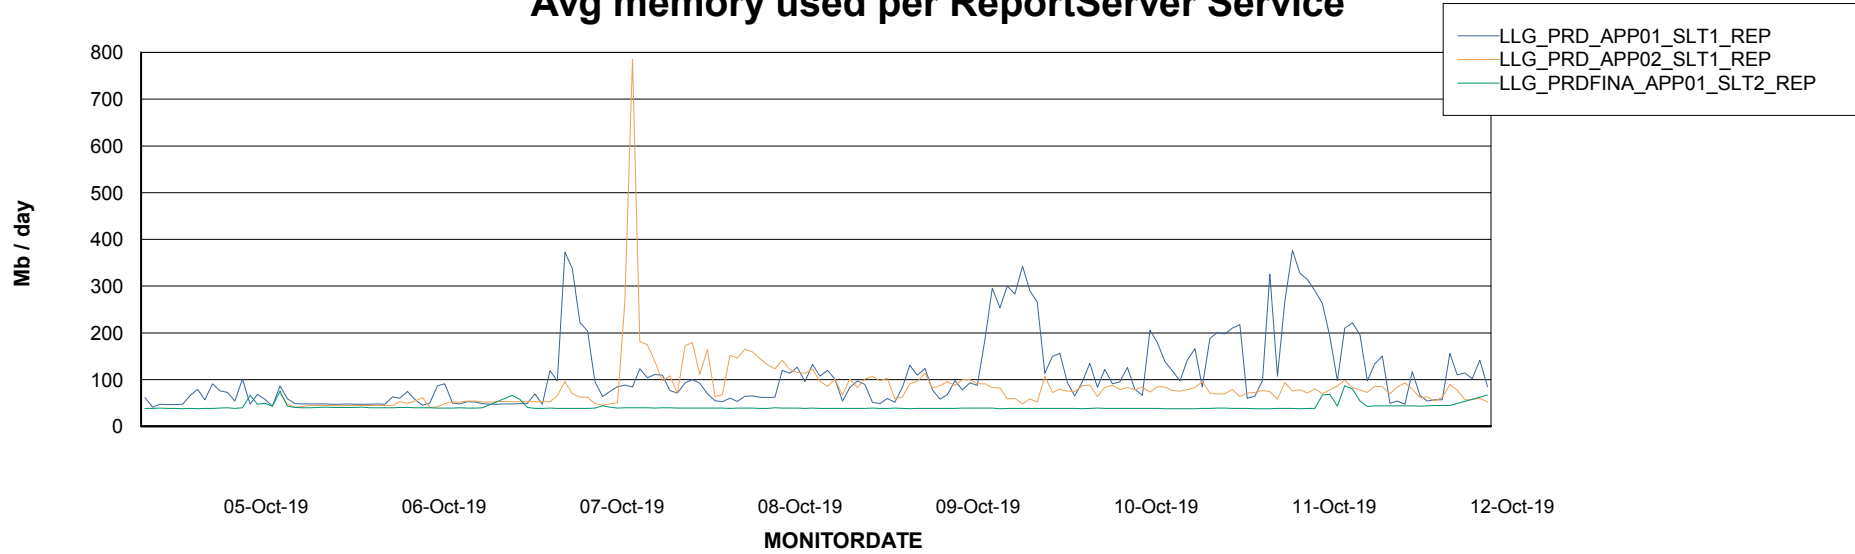

ABSSolute Application Server Services

Avg memory used per ReportServer Service