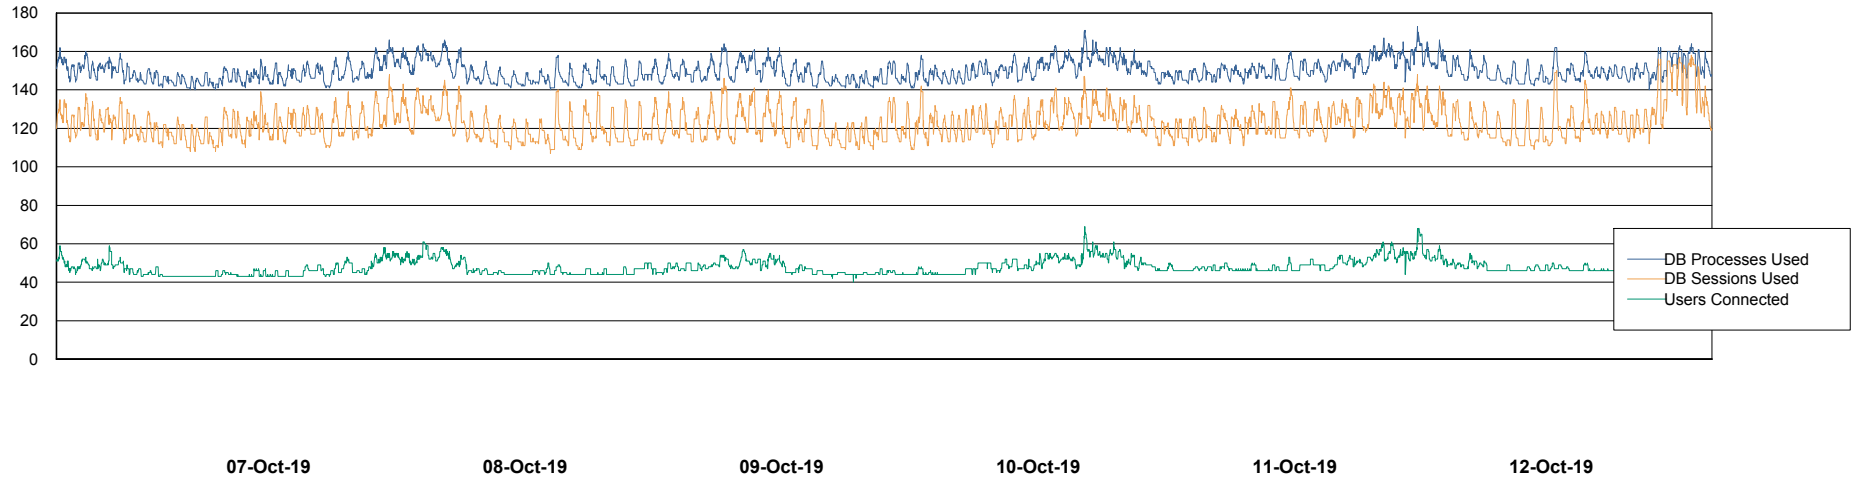

Database Performance LLGDB_Production