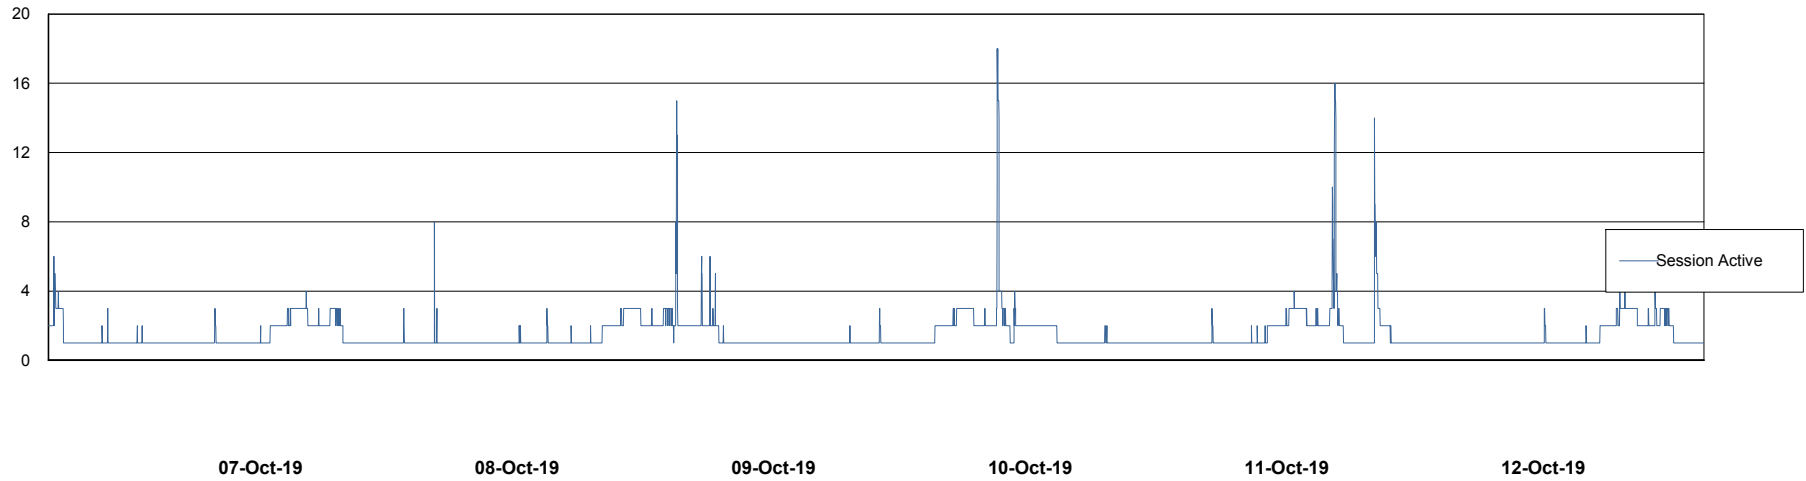

Database Performance LLGDBBI_Production