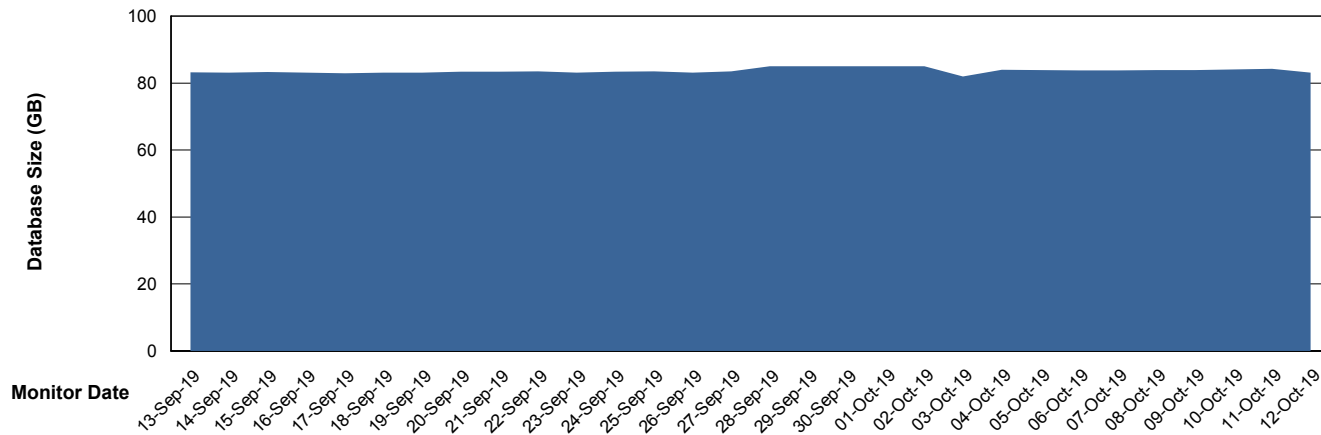

DATABASE SIZE LLGDBBI_Production

Database growth over last month