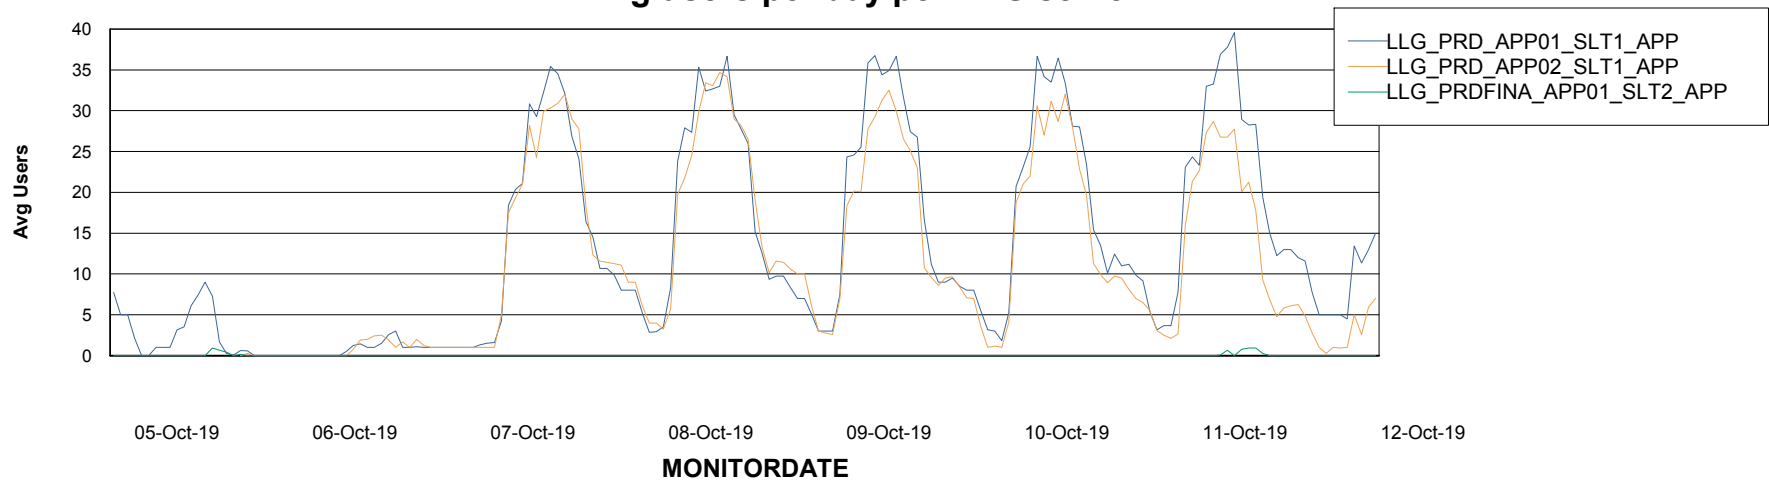

Avg users per day per ABS server