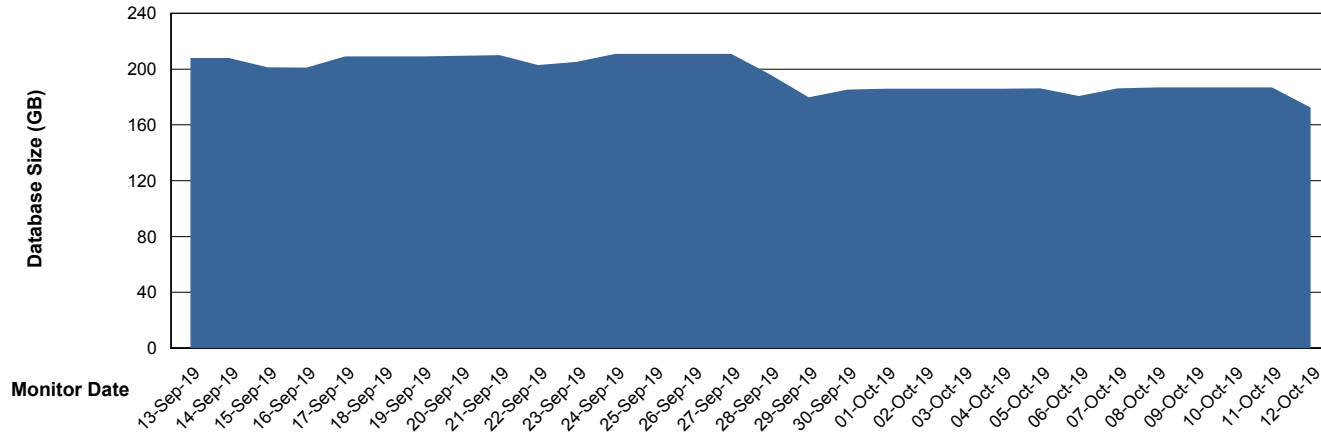

Customer LLG_Production
Database ID 53

Database Performance LLGDBBI_Production

Weekly SLA Customer Report

Customer LLG_Production
Database ID 53

DATABASE SIZE LLGDB_Production

Database growth over last month

DATABASE SIZE LLGDBBI_Production

Database growth over last month

Weekly SLA Customer Report

Customer LLG_Production
Database ID 53

DATABASE SIZE OLD_LLADB_Production

Weekly SLA Customer Report

Customer LLG_Production
 Database ID 53