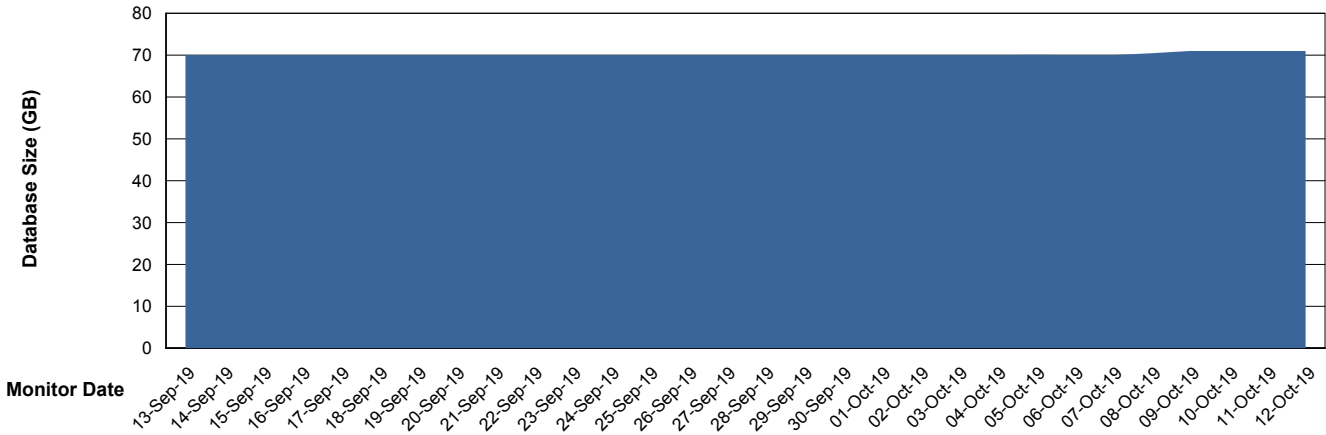

DATABASE SIZE KLADB_Production

Database growth over last month