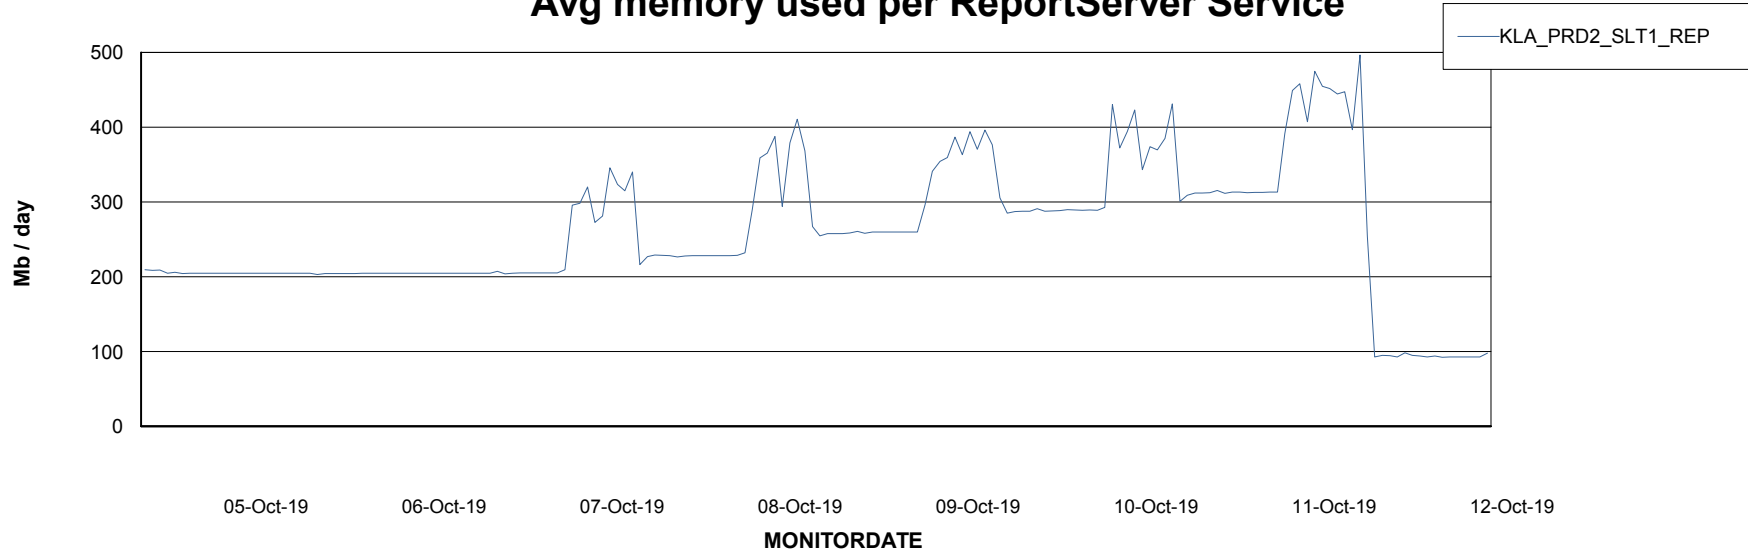

ABSSolute Application ReportServer Services

Avg memory used per ReportServer Service