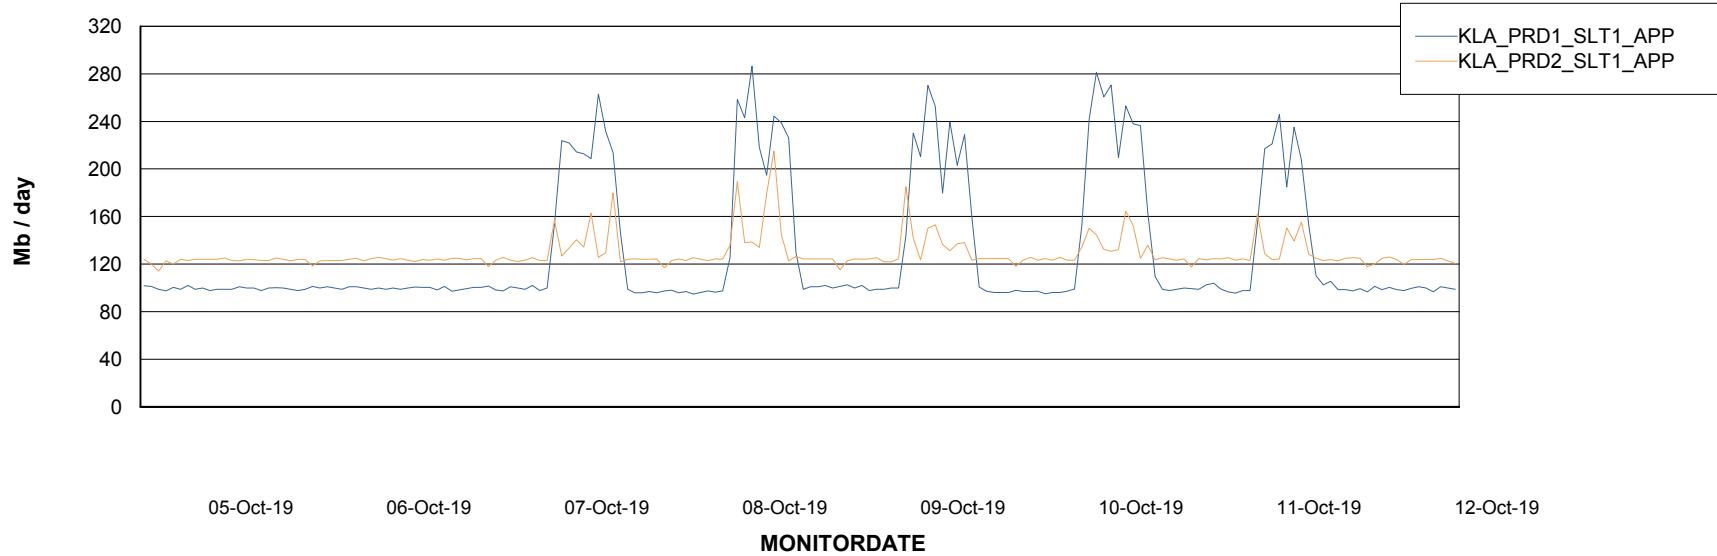

ABSSolute Application Server Services

Avg memory used per ABS Server Service