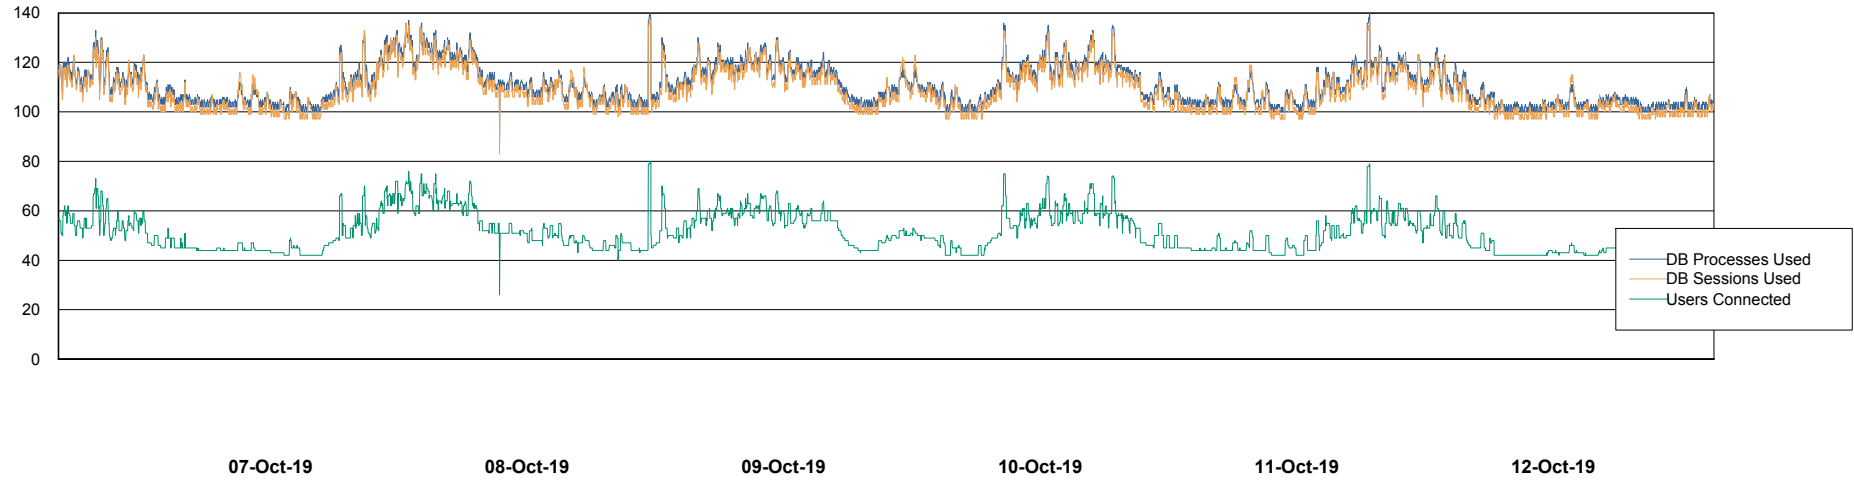

Database Performance ELJDB_Production