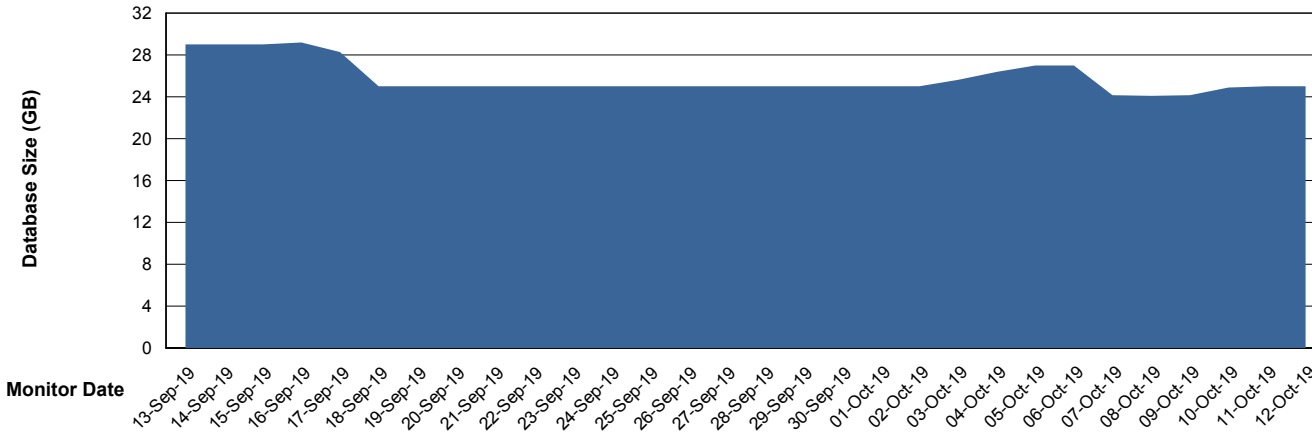

# Weekly SLA Customer Report

Customer ELJ Production  
Database ID 72

DATABASE SIZE ELJDB\_PRD\_BI

### Database growth over last month

DATABASE SIZE ELJDB\_Production

### Database growth over last month