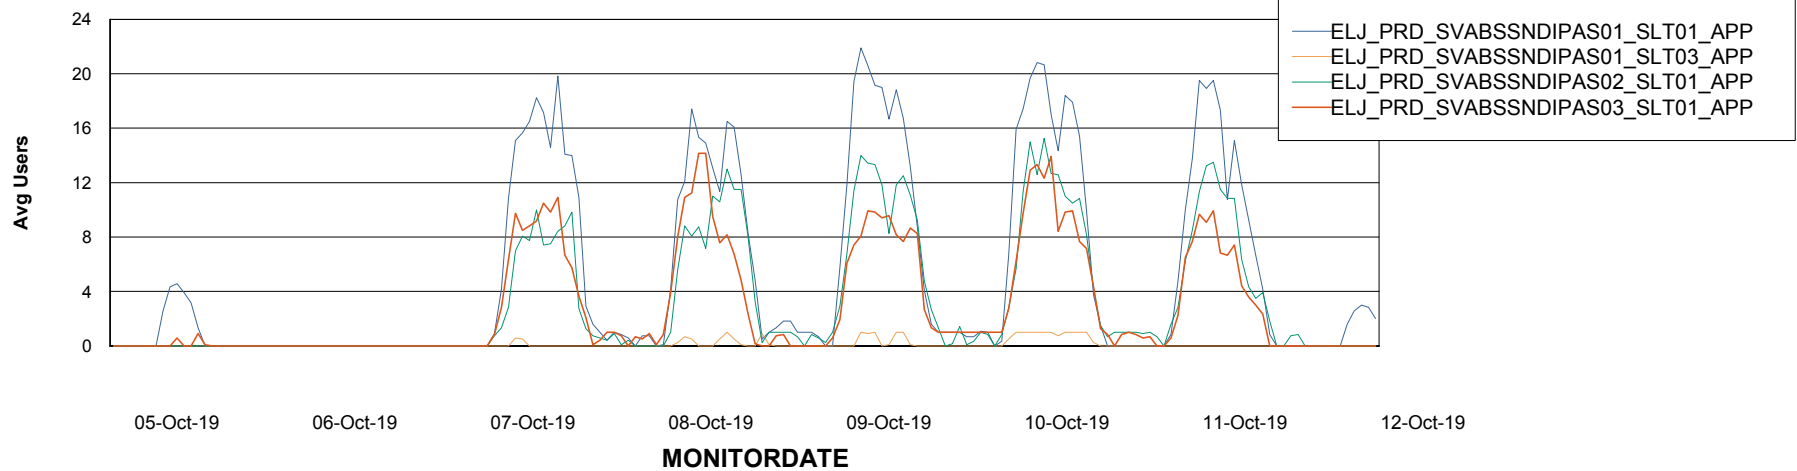

Avg users per day per ABS server