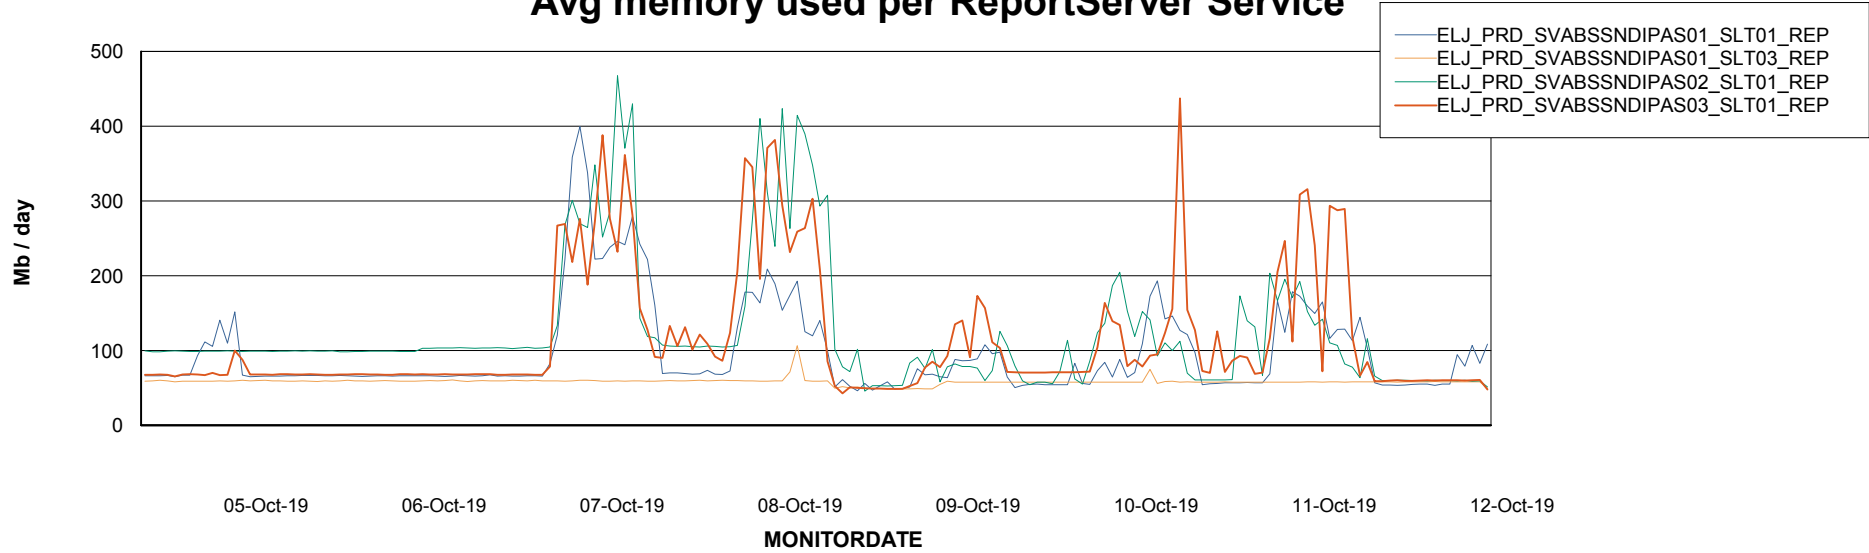

ABSSolute Application ReportServer Services

Avg memory used per ReportServer Service