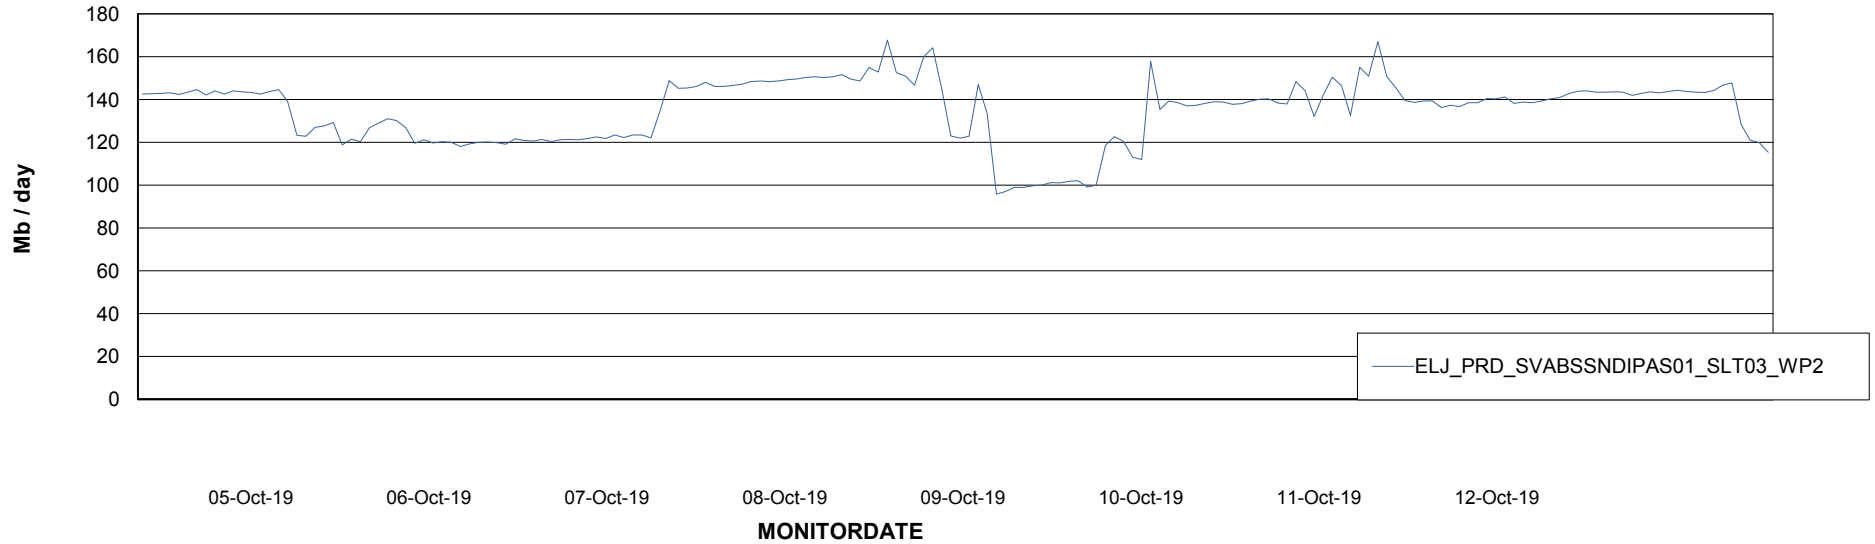

ABSSolute Web Component Services

Avg memory used per ABS Web component