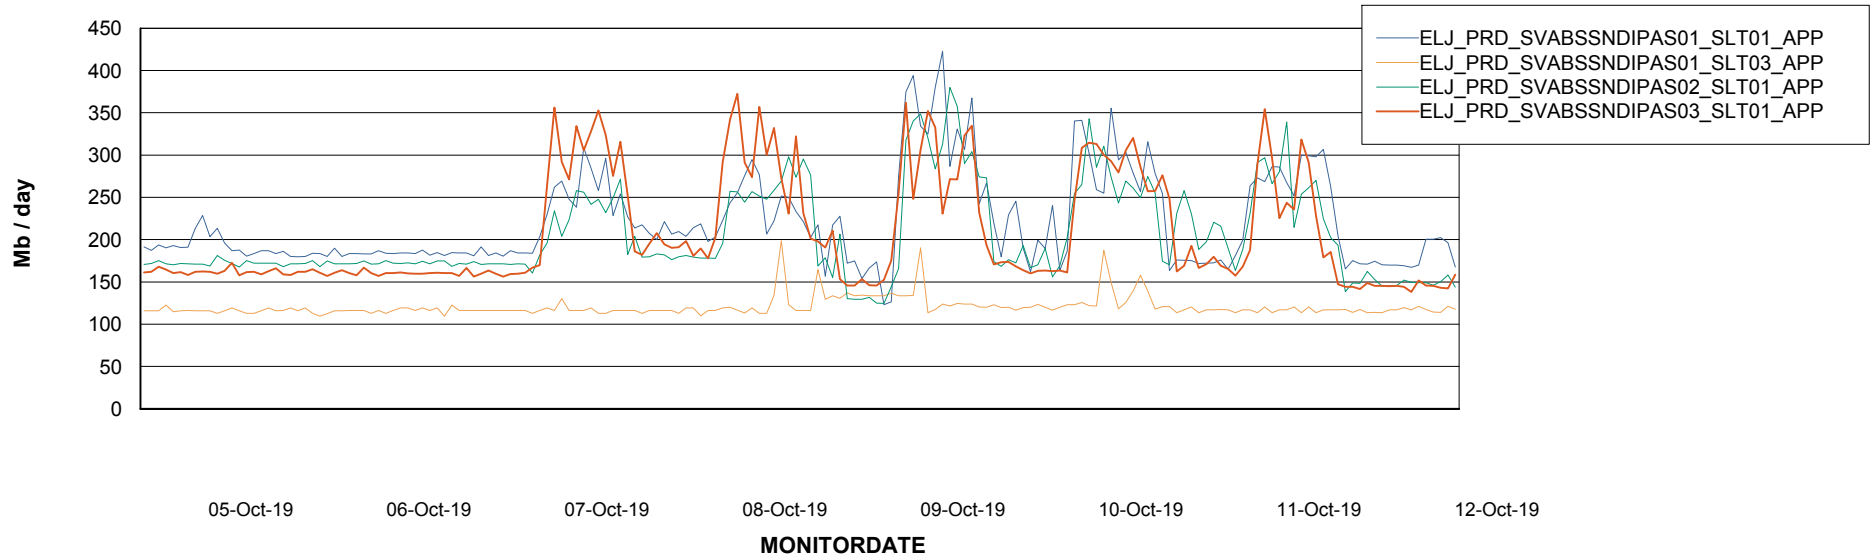

ABSolute Application Server Services

Avg memory used per ABS Server Service