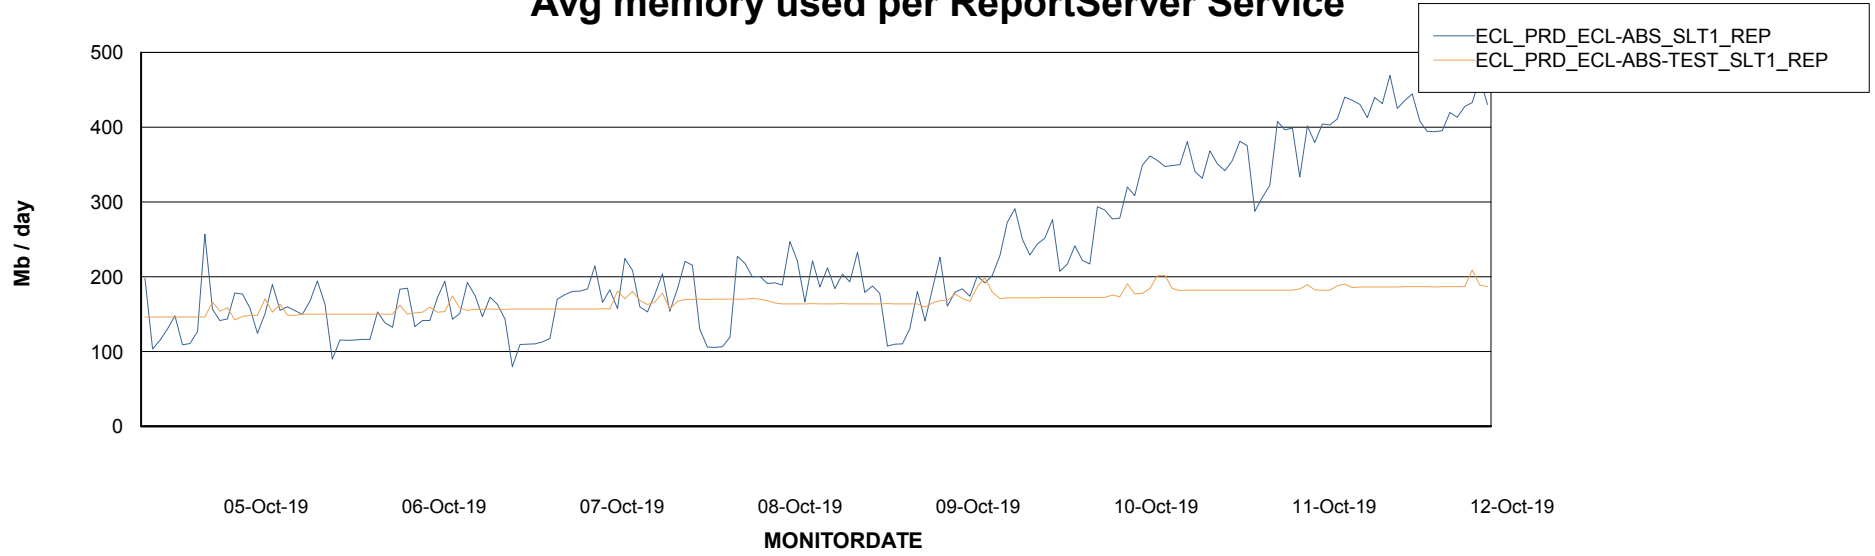

Avg memory used per ABS Server Service

Avg users per day per ABS server

Weekly SLA Customer Report

Customer ECL Production
Database ID 77

ABSSolute Application ReportServer Services

Avg memory used per ReportServer Service