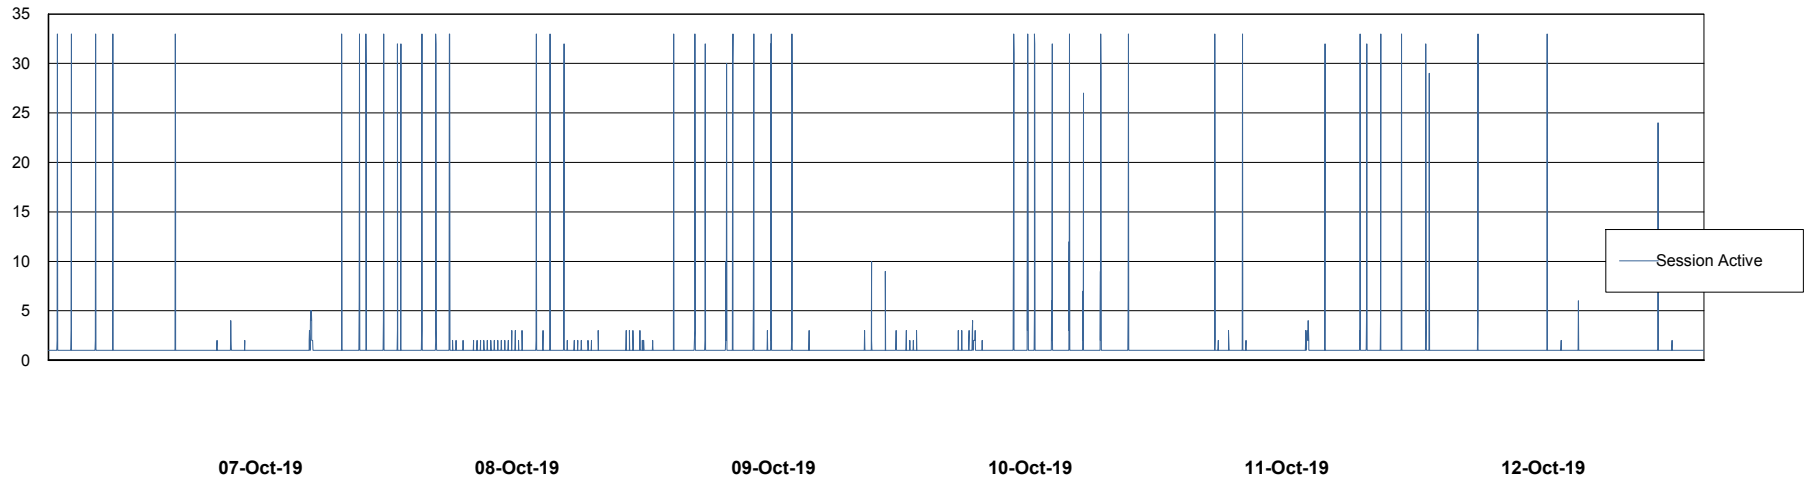

Weekly SLA Customer Report

Customer ECL Production
Database ID 77

Database Performance ECLDB_Production

Weekly SLA Customer Report

Customer ECL Production
Database ID 77

Database Performance ECLDB_Standby

Weekly SLA Customer Report

Customer ECL Production
 Database ID 77

DATABASE SIZE ECLDB_Production

Database growth over last month

Database Tablespace ECLDB_Production

Date	Tablespace Name	Filesize (Gb)	Usedsize (Gb)	Percentage free
12-Oct-19	ABSDATA	40	34	15
	INDX	8	1	88
11-Oct-19	ABSDATA	40	34	15
	INDX	8	1	88
10-Oct-19	ABSDATA	40	34	15
	INDX	8	1	88
09-Oct-19	ABSDATA	40	34	15
	INDX	8	1	88
08-Oct-19	ABSDATA	40	34	15
	INDX	8	1	88
07-Oct-19	ABSDATA	40	34	15
	INDX	8	1	88
06-Oct-19	ABSDATA	40	34	15
	INDX	8	1	88