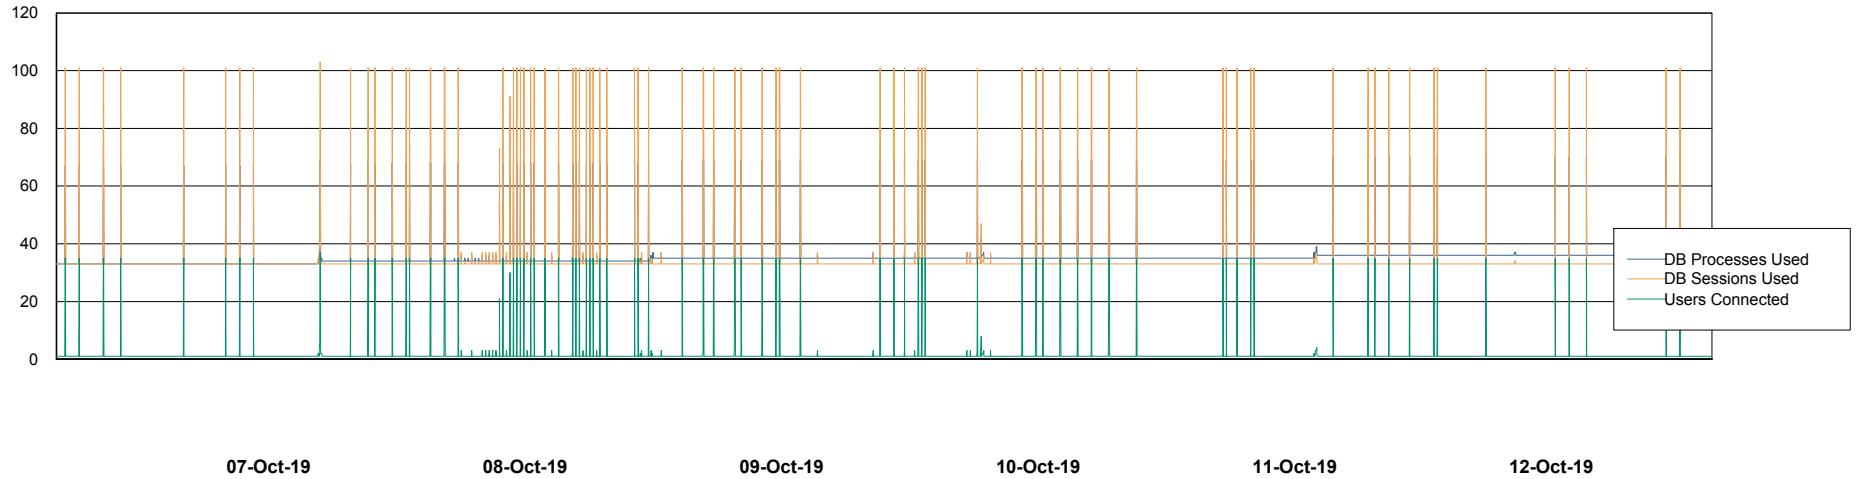

Weekly SLA Customer Report

Customer ECL Production
Database ID 77

Database Performance ECLDB_Production

Weekly SLA Customer Report

Customer ECL Production
Database ID 77

Database Performance ECLDB_Standby

Weekly SLA Customer Report