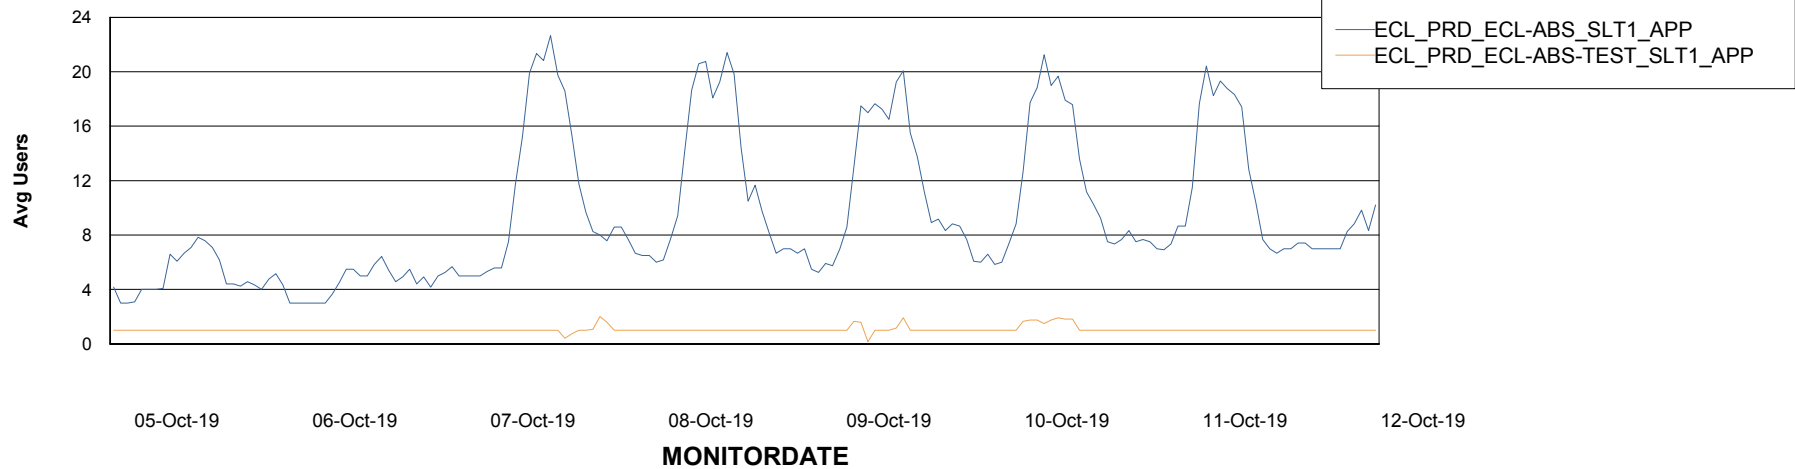

Avg users per day per ABS server