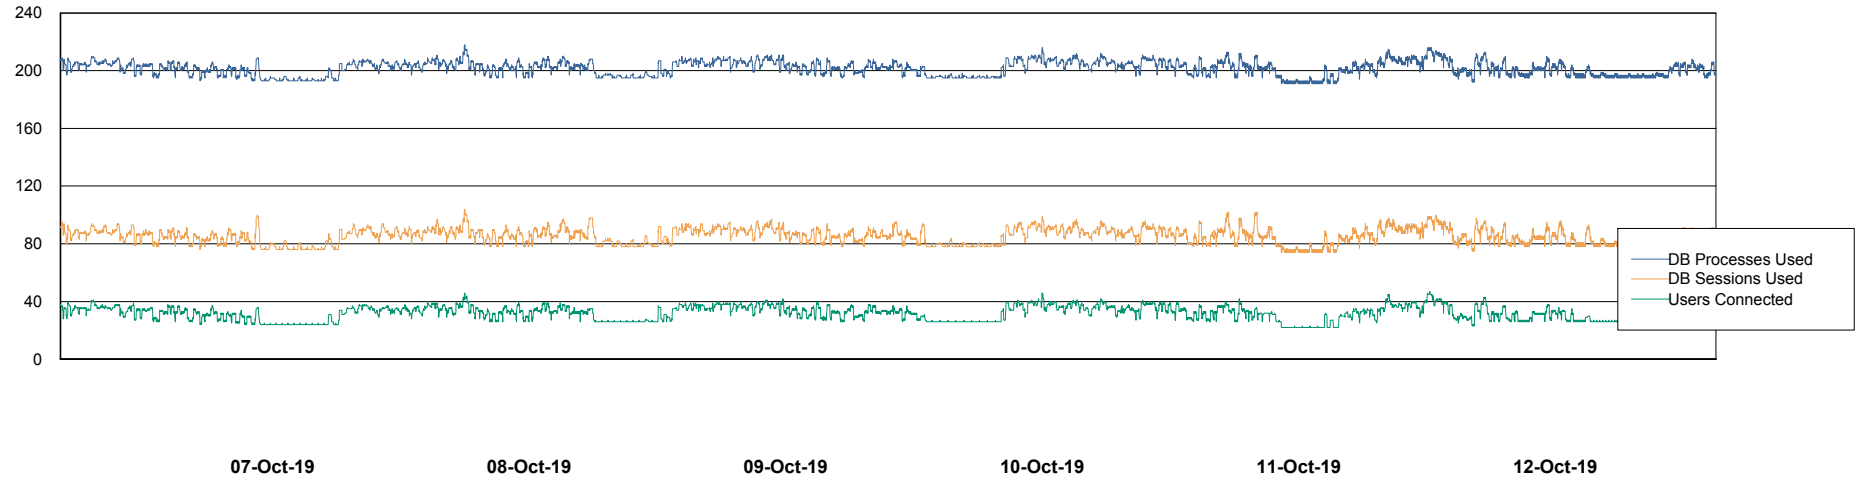

Weekly SLA Customer Report

Customer ECL Production
Database ID 77

Harddisk Usage ECL_PRD_ECL-ABS-WEB

	Free disk space on c: (%)	Total disk space on c: (Gb)
12-Oct-19	80	127
11-Oct-19	80	127
10-Oct-19	80	127
09-Oct-19	80	127
08-Oct-19	80	127
07-Oct-19	80	127
06-Oct-19	80	127

Weekly SLA Customer Report

Customer ECL Production
Database ID 77

Database Performance ECLDB_Production

Weekly SLA Customer Report

Customer ECL Production
Database ID 77

Database Performance ECLDB_Standby

Weekly SLA Customer Report