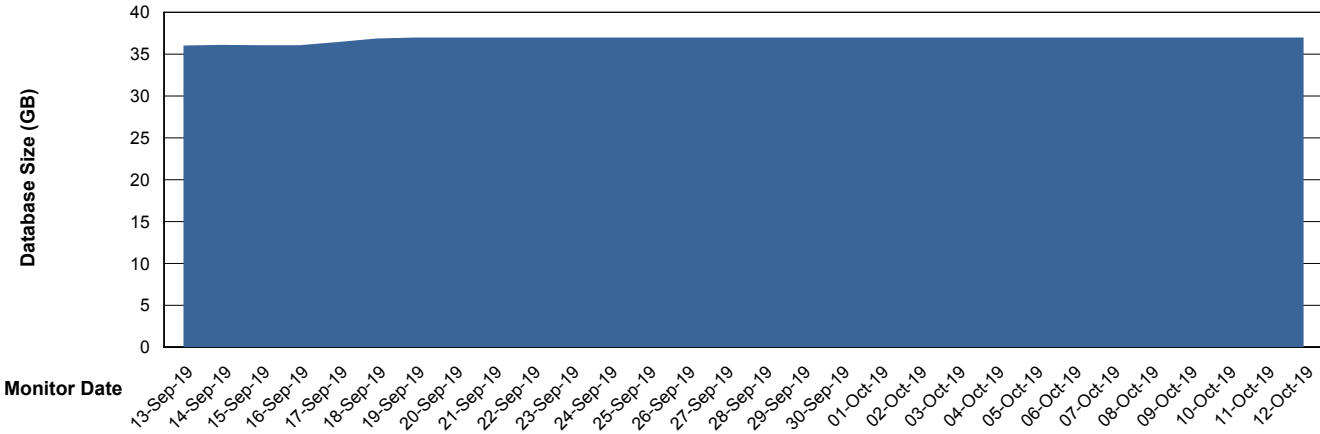

Weekly SLA Customer Report

Customer ECL Production
Database ID 77

Database Performance ECLDB_Production

Weekly SLA Customer Report

Customer ECL Production
Database ID 77

Database Performance ECLDB_Standby

Weekly SLA Customer Report

Customer ECL Production
 Database ID 77

DATABASE SIZE ECLDB_Production

Database growth over last month

Database Tablespace ECLDB_Production

Date	Tablespace Name	Filesize (Gb)	Usedsize (Gb)	Percentage free
12-Oct-19	ABSDATA	40	34	15
	INDX	8	1	88
11-Oct-19	ABSDATA	40	34	15
	INDX	8	1	88
10-Oct-19	ABSDATA	40	34	15
	INDX	8	1	88
09-Oct-19	ABSDATA	40	34	15
	INDX	8	1	88
08-Oct-19	ABSDATA	40	34	15
	INDX	8	1	88
07-Oct-19	ABSDATA	40	34	15
	INDX	8	1	88
06-Oct-19	ABSDATA	40	34	15
	INDX	8	1	88