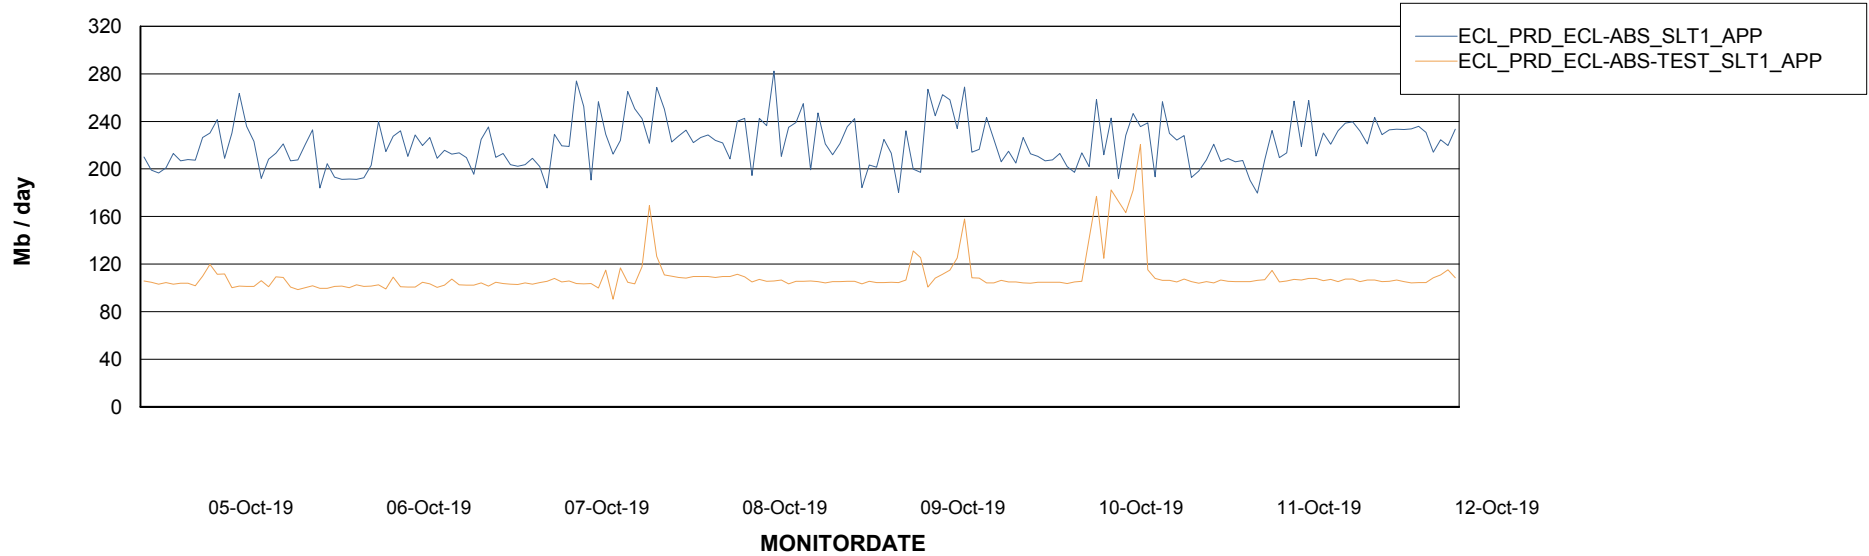

ABSSolute Application Server Services

Avg memory used per ABS Server Service