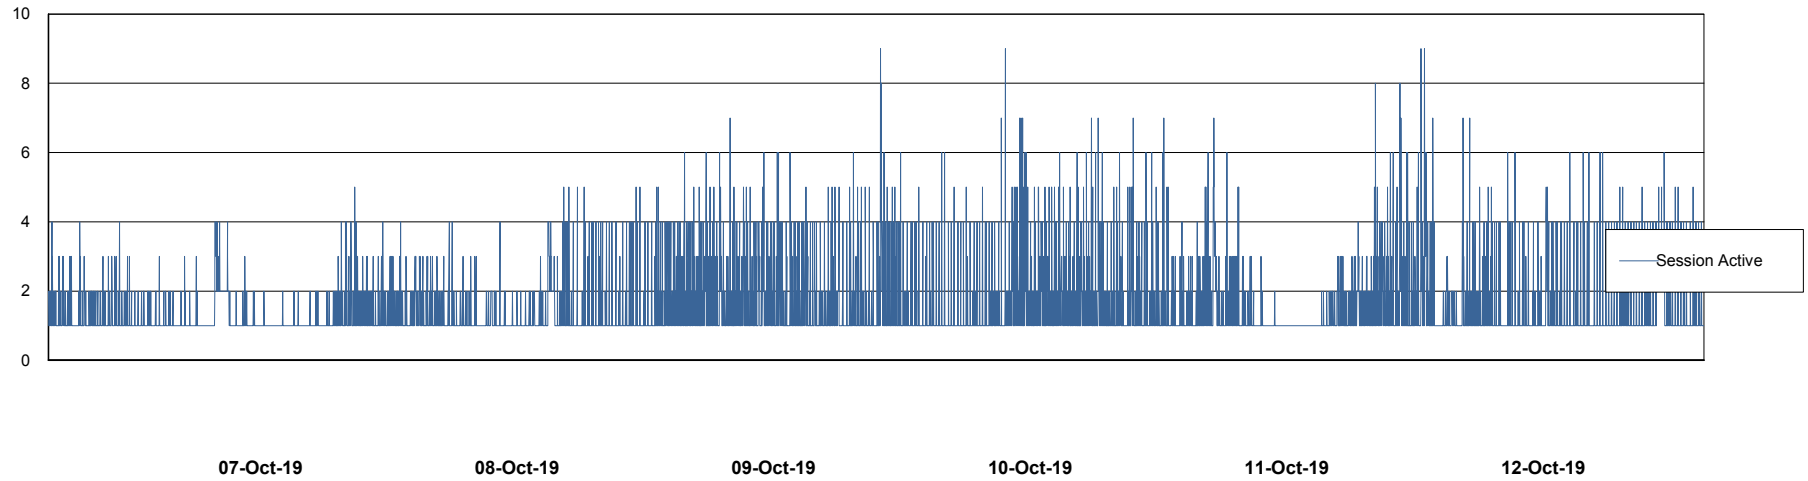

Database Performance ECLDB_Production