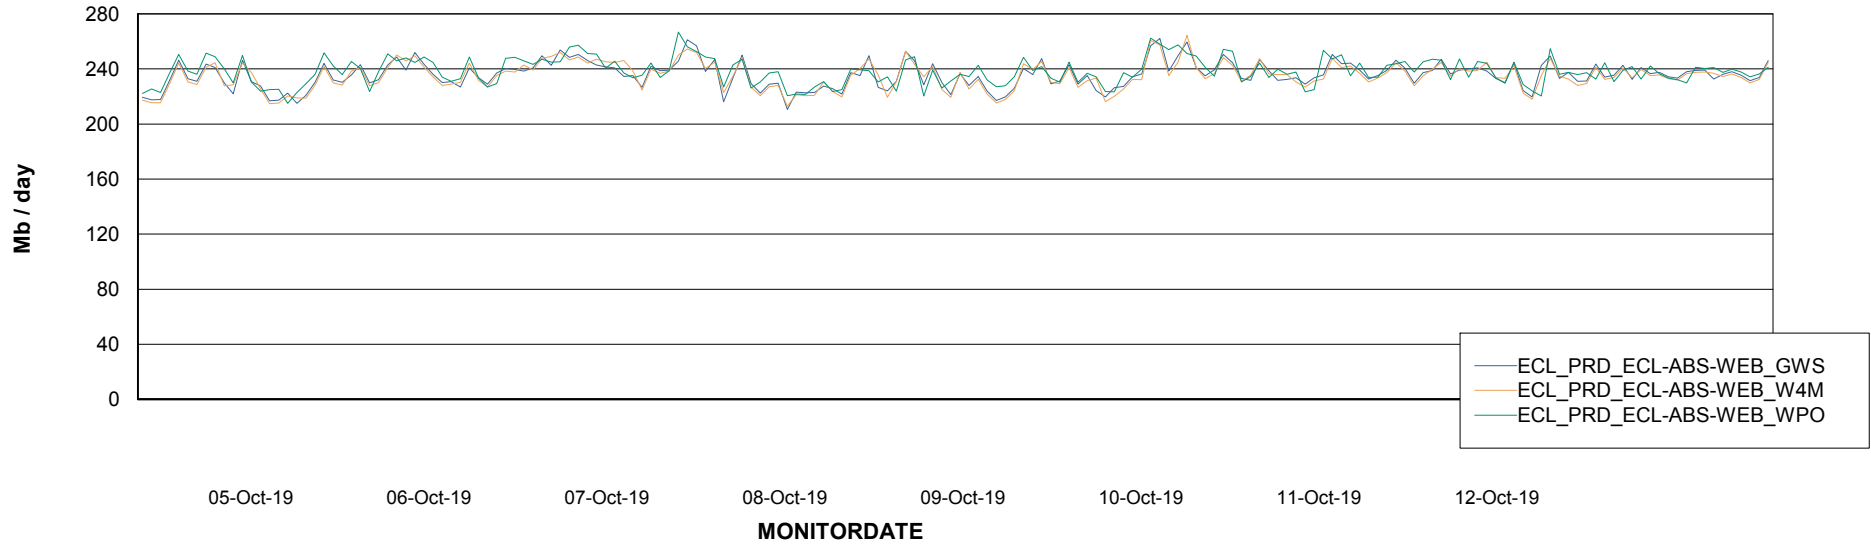

ABSolute Web Component Services

Avg memory used per ABS Web component