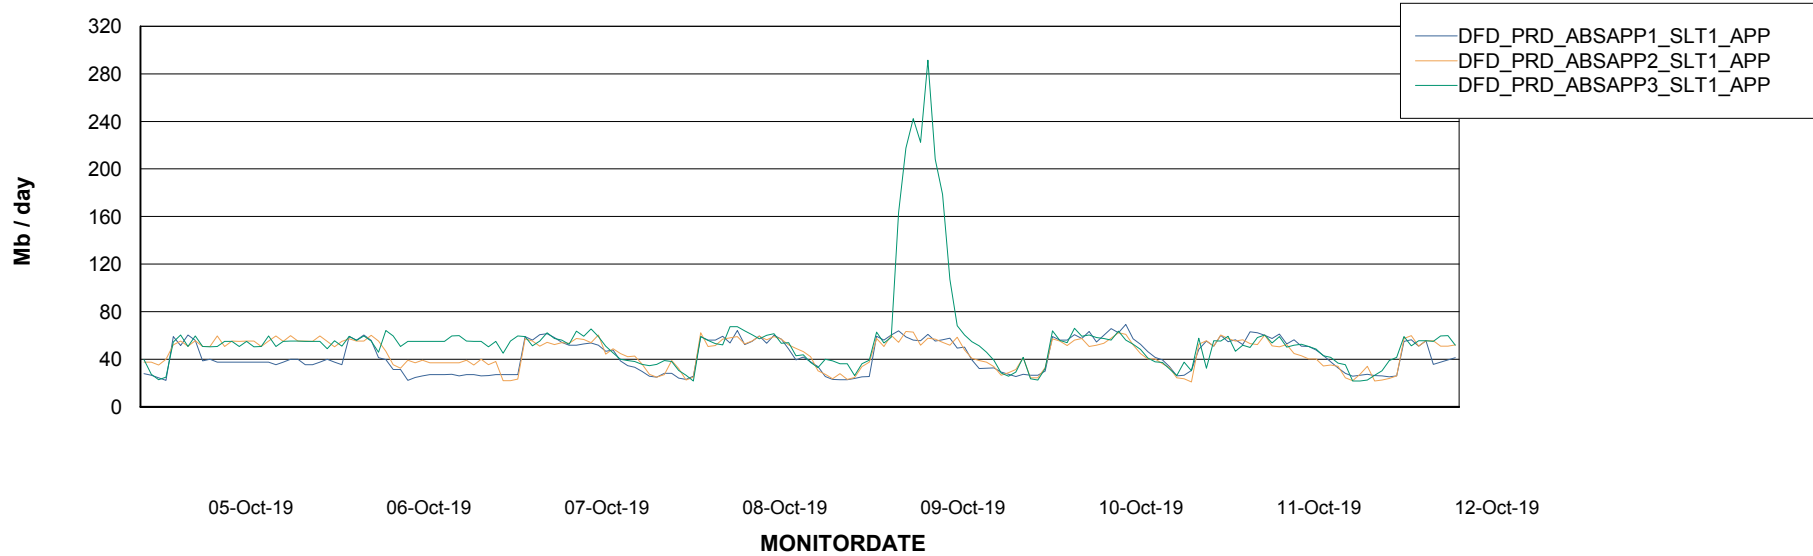

Standby Database Health DFD Production

Recovery lag for last 7 days

Weekly SLA Customer Report

Customer DFD Production
Database ID 39

ABSSolute Application Server Services

Avg memory used per ABS Server Service