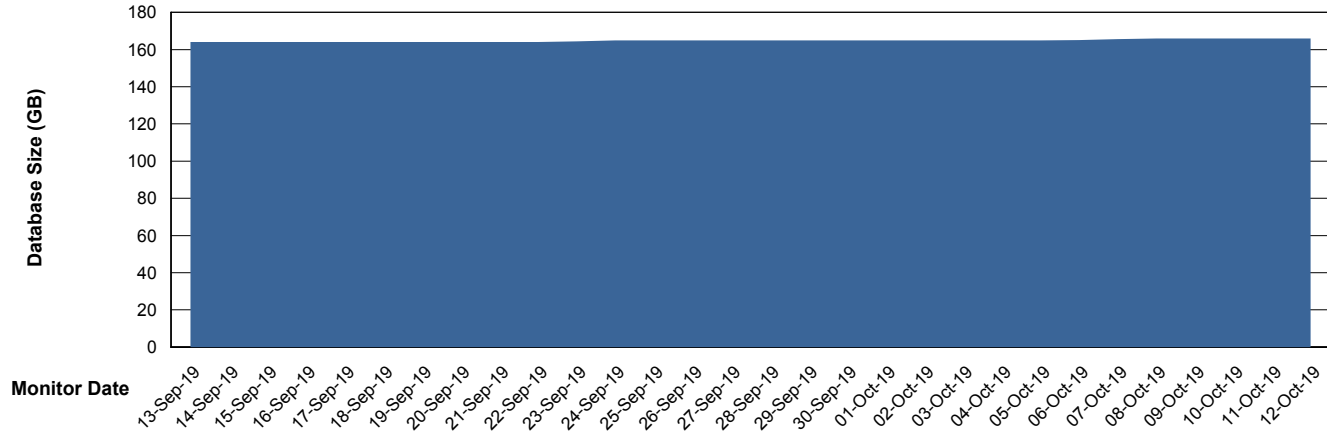

Customer DFD Production
Database ID 39

Database Performance DFDDDBBI_Production

Weekly SLA Customer Report

Customer DFD Production
Database ID 39

DATABASE SIZE DFDDDB_Production

Database growth over last month