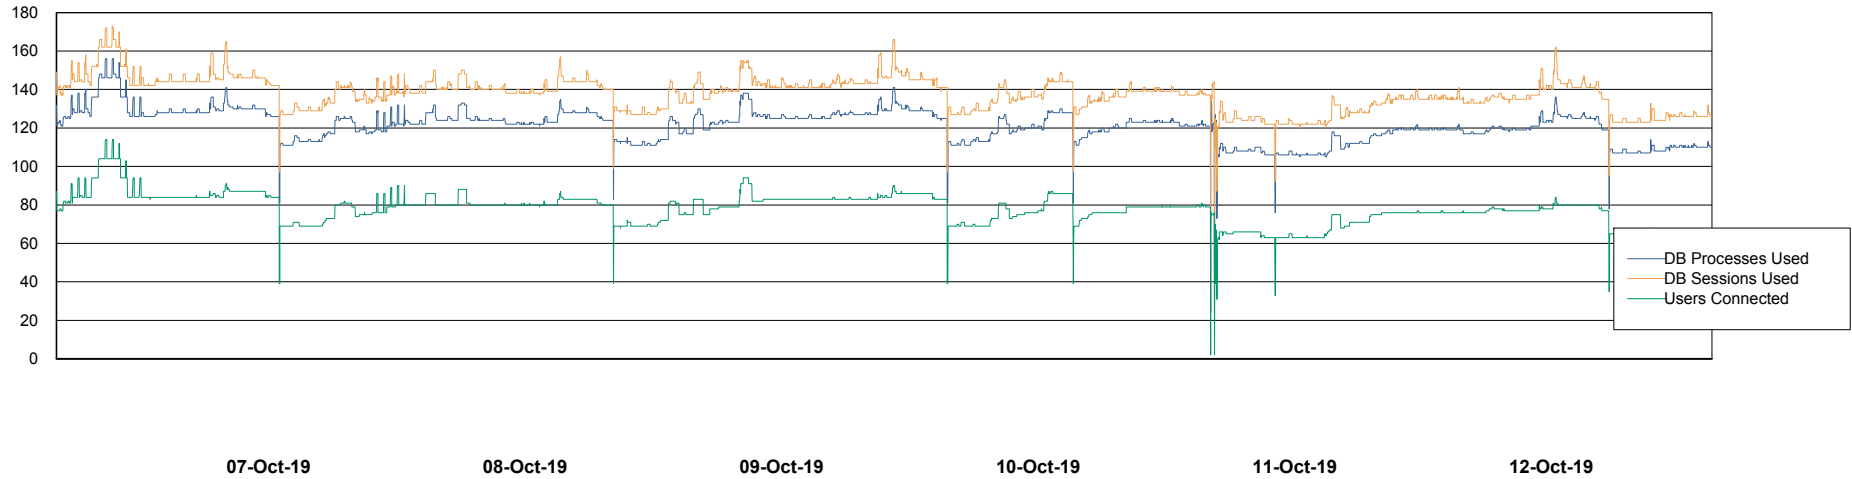

Harddisk Usage DFD_PRD_ORACLE2

	Free disk space on c: (%)	Total disk space on c: (Gb)	Free disk space on d: (%)	Total disk space on d: (Gb)	Free disk space on e: (%)	Total disk space on e: (Gb)	Free disk space on f: (%)	Total disk space on f: (Gb)
12-Oct-19	33	78	70	479	86	800	58	800
11-Oct-19	33	78	70	479	86	800	58	800
10-Oct-19	34	78	70	479	86	800	58	800
09-Oct-19	35	78	70	479	86	800	58	800
08-Oct-19	35	78	70	479	86	800	58	800
07-Oct-19	35	78	70	479	87	800	58	800
06-Oct-19	35	78	70	479	87	800	58	800

Weekly SLA Customer Report

Customer DFD Production
Database ID 39

Database Performance DFDDB_Production

Weekly SLA Customer Report

Customer DFD Production
Database ID 39

Database Performance DFDDB_Standby

Weekly SLA Customer Report