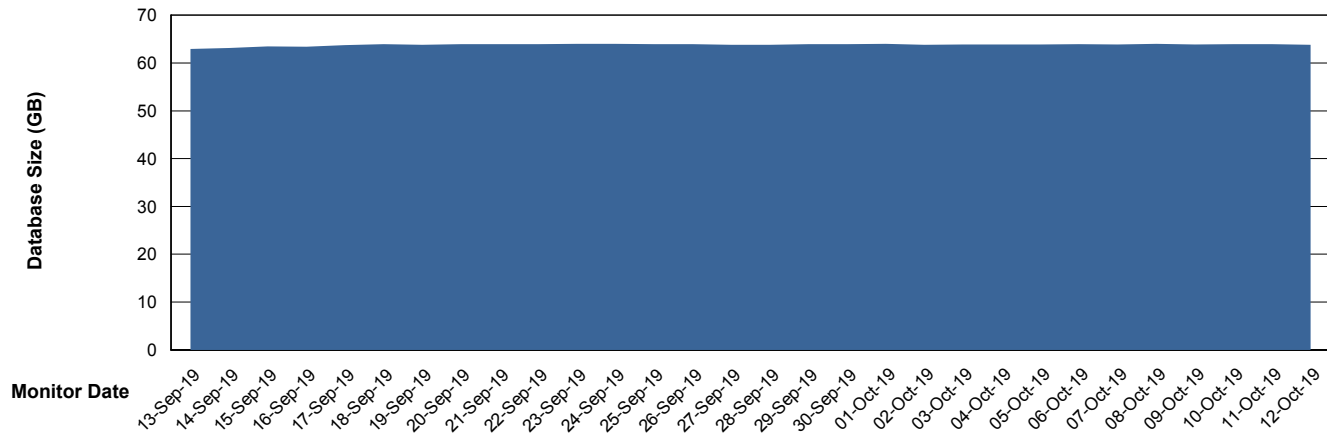

DATABASE SIZE DFDDDBI_Production

Database growth over last month