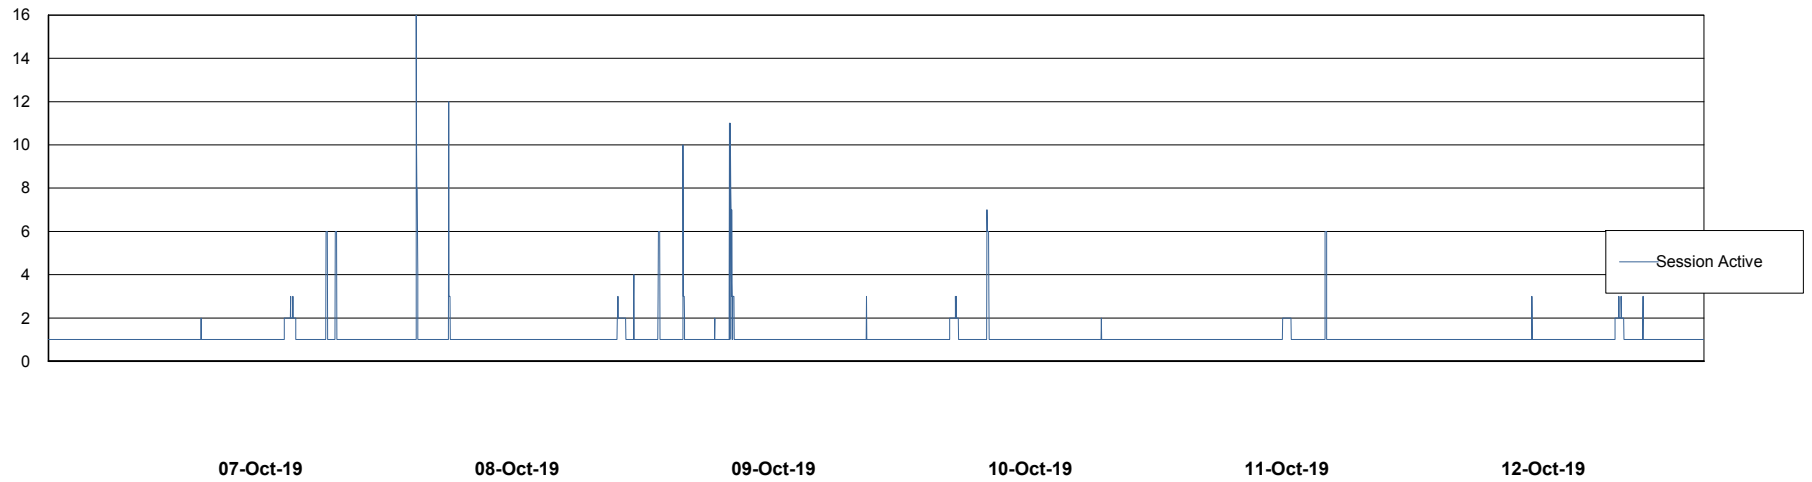

Database Performance DFDDDBBI_Production