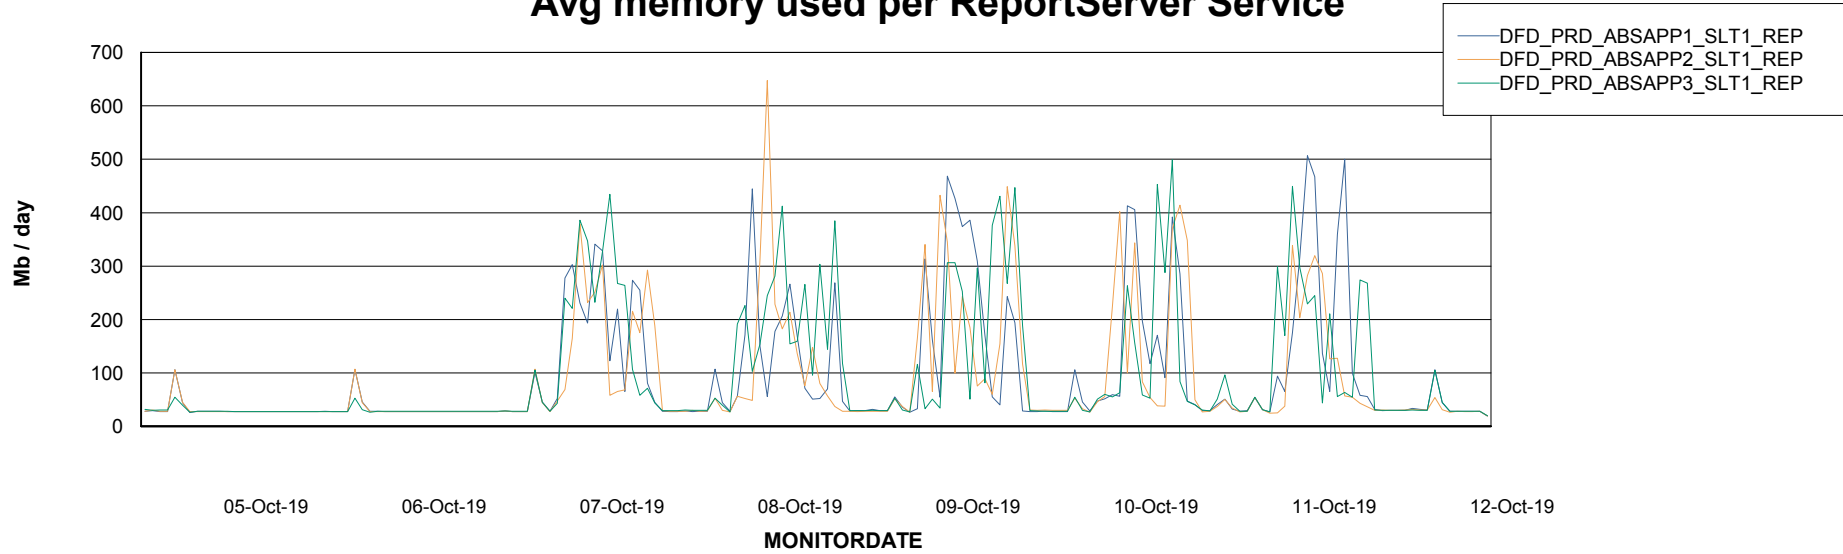

Avg users per day per ABS server

Weekly SLA Customer Report

Customer DFD Production
Database ID 39

ABSSolute Application ReportServer Services

Avg memory used per ReportServer Service

Disaster per ABS component