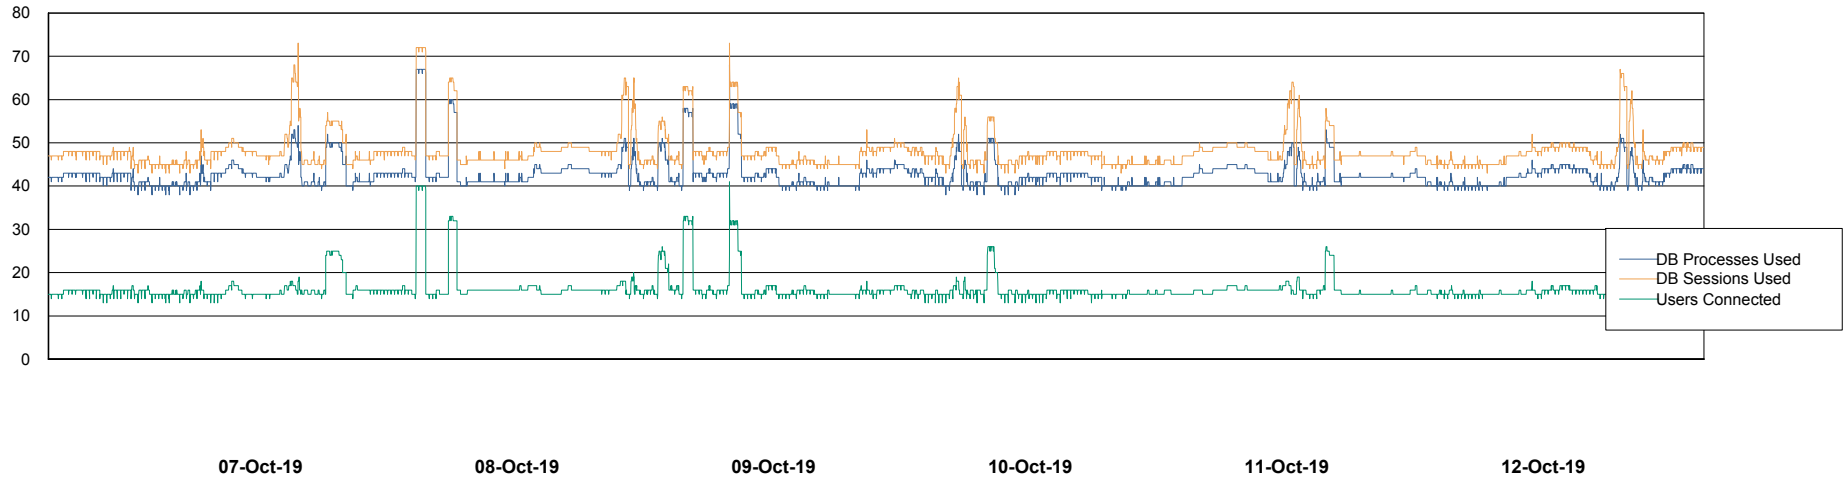

Database Performance DFDDDBBI_Production