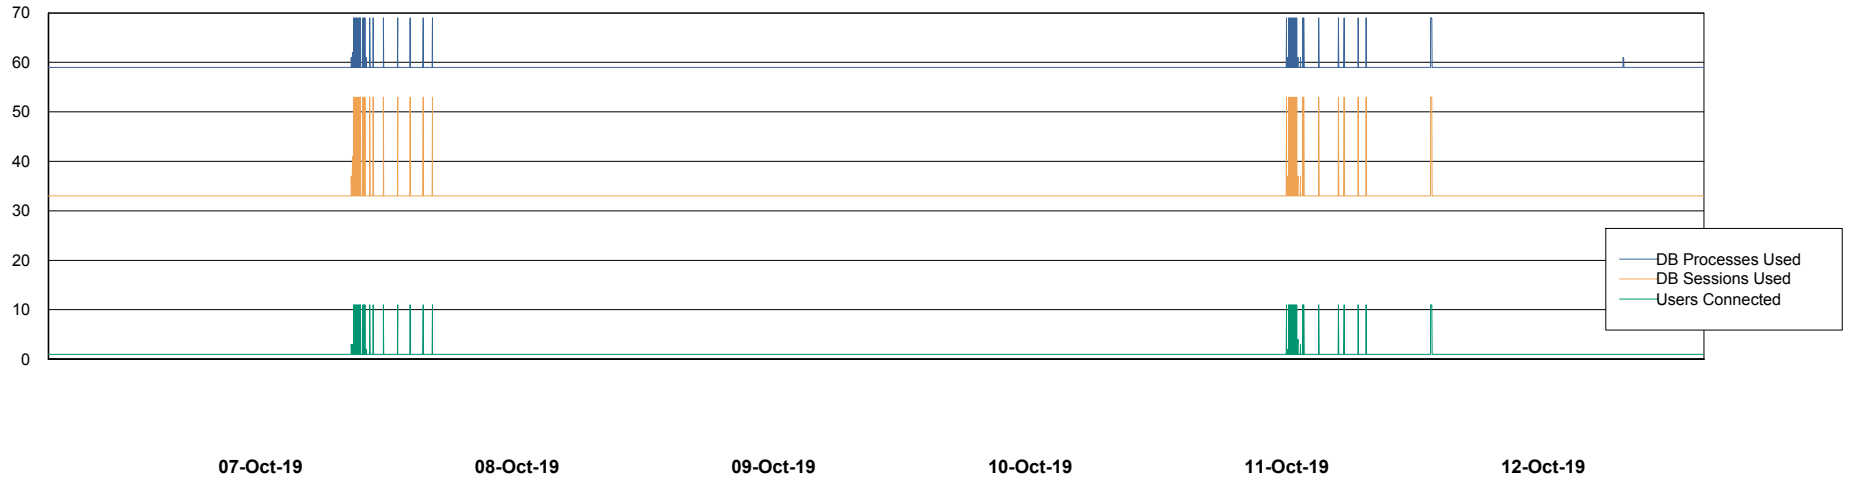

Weekly SLA Customer Report

Customer BOH_Production
Database ID 55

Database Performance BOHABS01_DB_Primary

Weekly SLA Customer Report

Customer BOH_Production
Database ID 55

Database Performance BOHABS02_DB_Standby