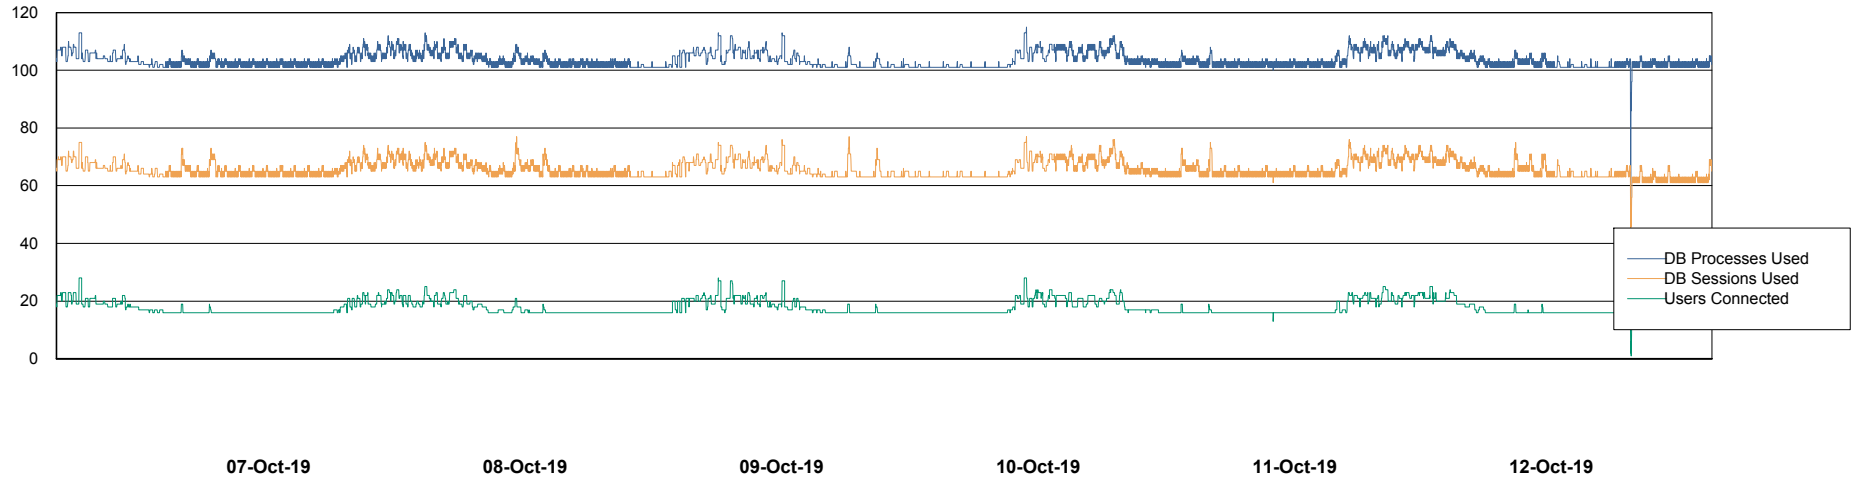

Weekly SLA Customer Report

Customer BOH_Production
Database ID 55

Database Performance BOHABS01_DB_Primary

Weekly SLA Customer Report

Customer BOH_Production
Database ID 55

Database Performance BOHABS02_DB_Standby