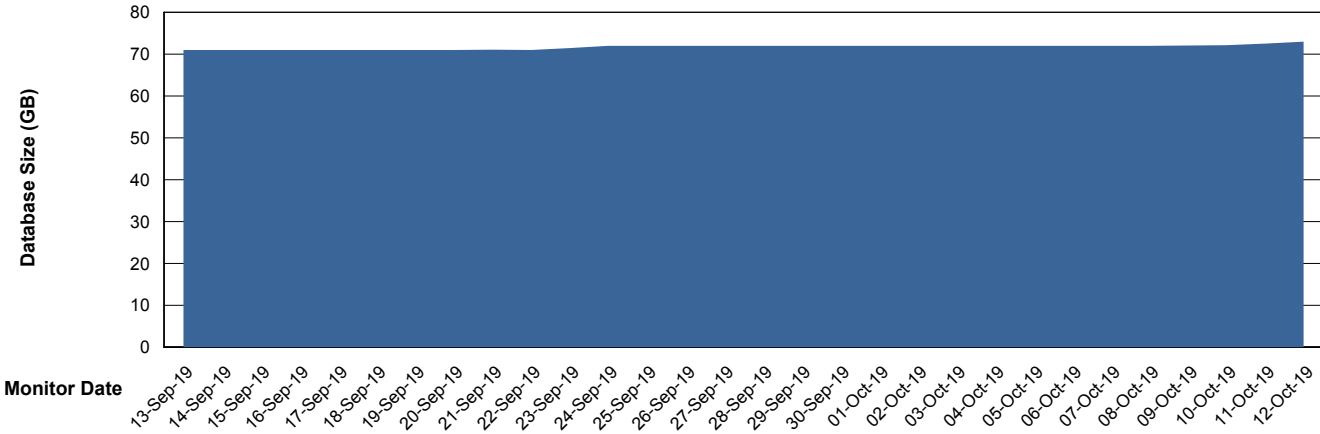

Weekly SLA Customer Report

Customer BOH_Production
Database ID 55

Database Performance BOHABS01_DB_Primary

Weekly SLA Customer Report

Customer BOH_Production
Database ID 55

Database Performance BOHABS02_DB_Standby

Weekly SLA Customer Report

Customer BOH_Production
 Database ID 55

DATABASE SIZE BOHABS01_DB_Primary

Database growth over last month

Database Tablespace BOHABS01_DB_Primary

| Date | Tablespace Name | Filesize (Gb) | Usedsize (Gb) | Percentage free |
|-----------|-----------------|---------------|---------------|-----------------|
| 12-Oct-19 | ABSDATA | 48 | 27 | 44 |
| | INDX | 52 | 43 | 17 |
| 11-Oct-19 | ABSDATA | 48 | 27 | 44 |
| | INDX | 52 | 43 | 17 |
| 10-Oct-19 | ABSDATA | 48 | 27 | 44 |
| | INDX | 52 | 43 | 17 |
| 09-Oct-19 | ABSDATA | 48 | 27 | 44 |
| | INDX | 52 | 43 | 17 |
| 08-Oct-19 | ABSDATA | 48 | 27 | 44 |
| | INDX | 52 | 43 | 17 |
| 07-Oct-19 | ABSDATA | 48 | 27 | 44 |
| | INDX | 52 | 43 | 17 |
| 06-Oct-19 | ABSDATA | 48 | 27 | 44 |
| | INDX | 52 | 43 | 17 |