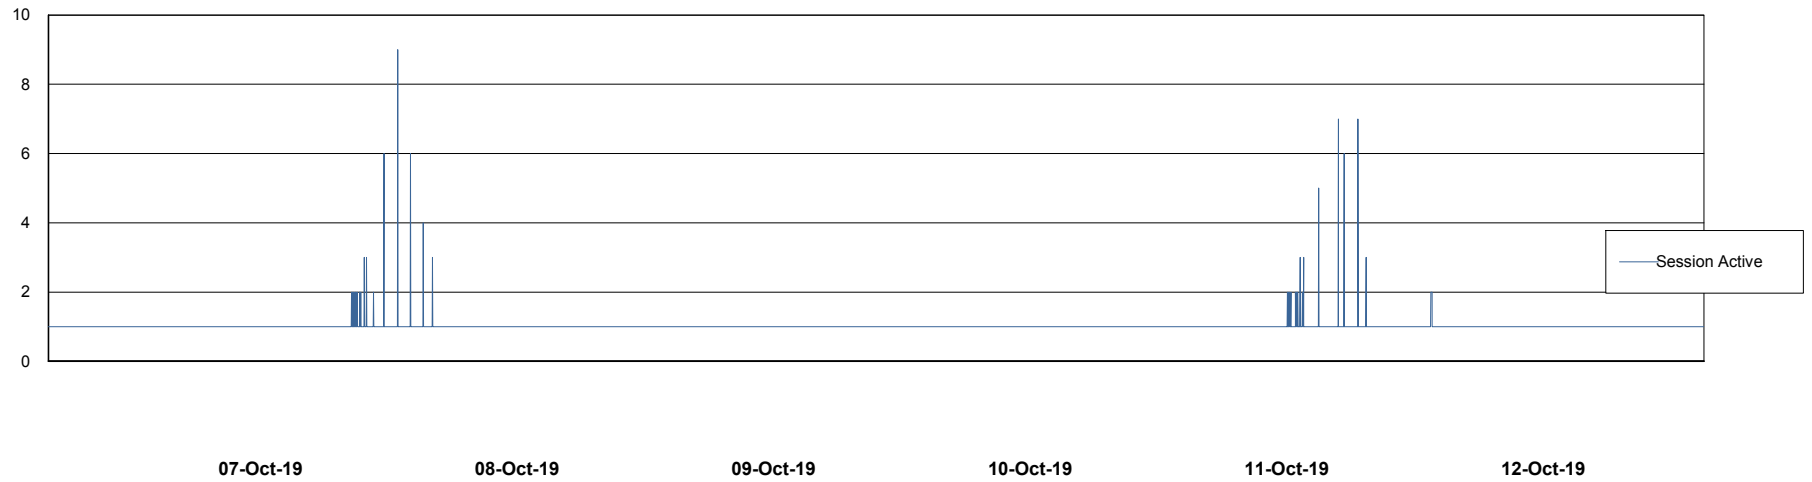

Weekly SLA Customer Report

Customer BOH_Production
Database ID 55

Database Performance BOHABS01_DB_Primary

Weekly SLA Customer Report

Customer BOH_Production
Database ID 55

Database Performance BOHABS02_DB_Standby