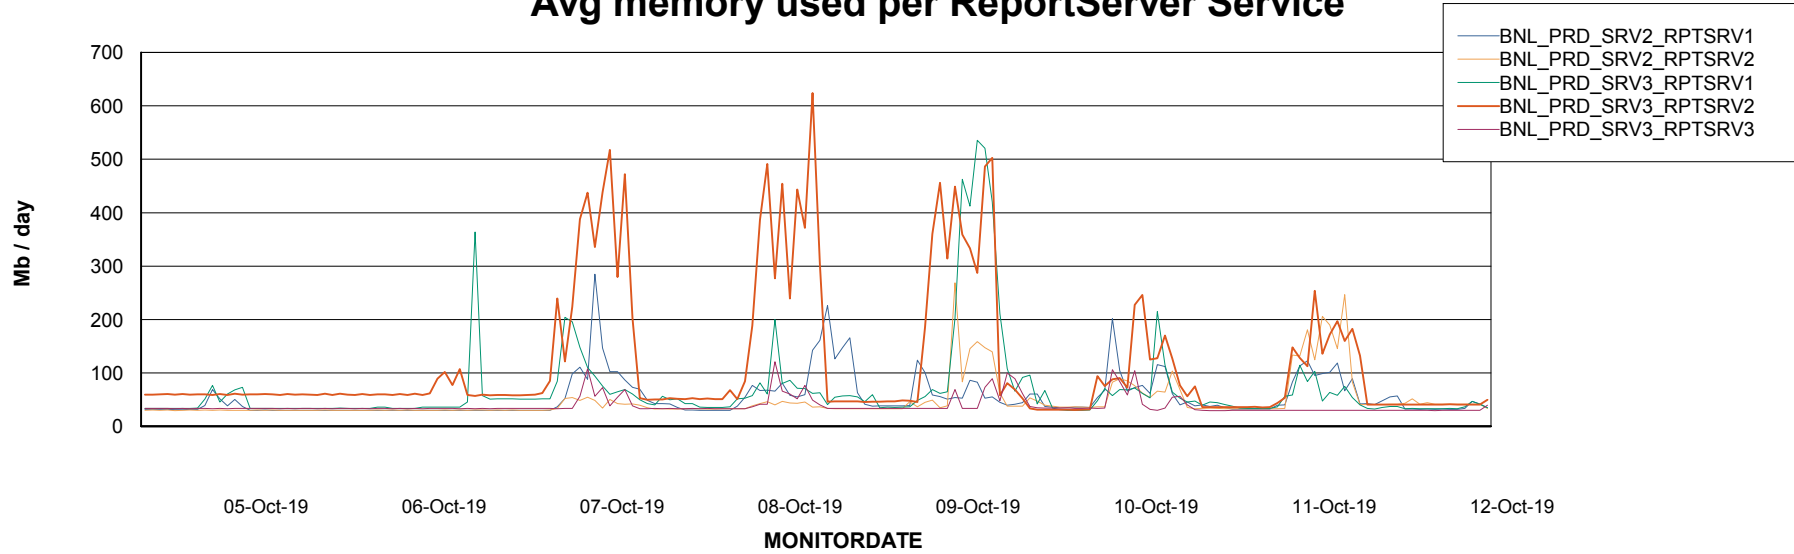

Avg users per day per ABS server

Weekly SLA Customer Report

Customer BNL_Production
Database ID 83

ABSSolute Web Component Services

Avg memory used per ReportServer Service

Disaster per ABS component