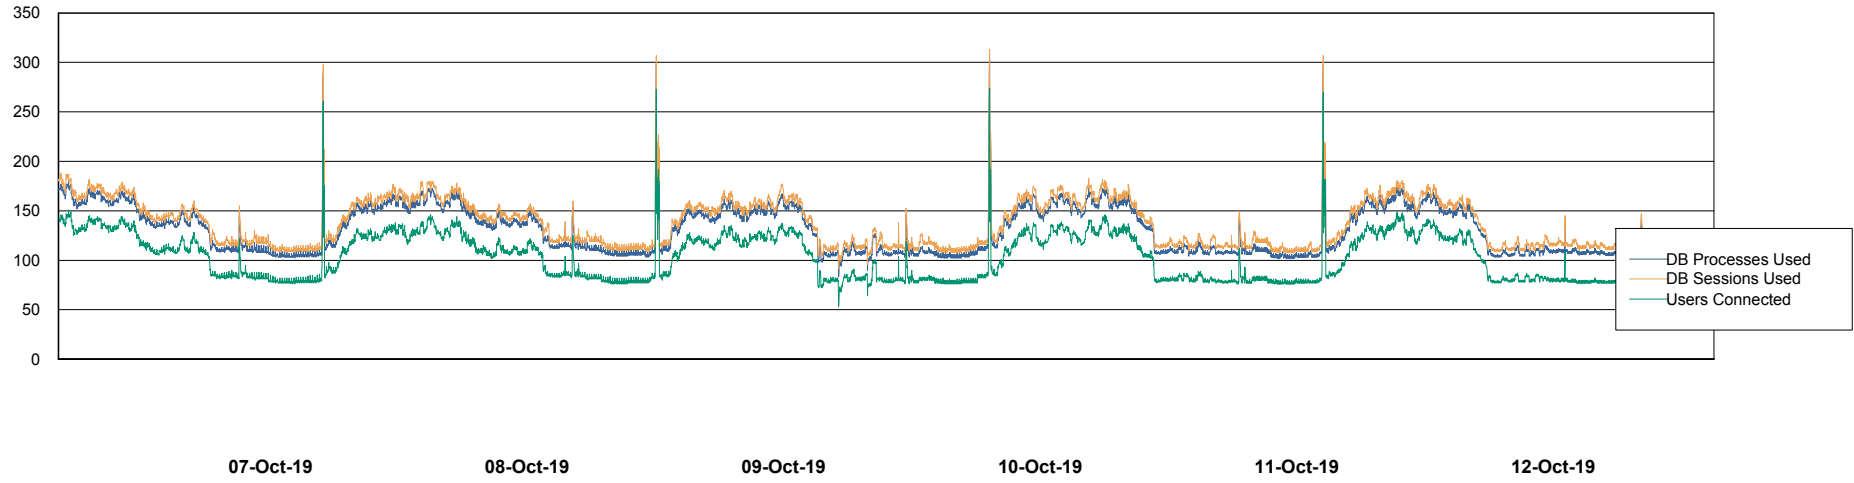

Weekly SLA Customer Report

Customer BNL_Production
Database ID 83

Database Performance BNLDB_FUT_FutureLive

Weekly SLA Customer Report

Customer BNL_Production
Database ID 83

Database Performance BNLDB_FUT_Standby

Weekly SLA Customer Report

Customer BNL_Production
Database ID 83

Database Performance BNLDB_Production

Weekly SLA Customer Report

Customer BNL_Production
Database ID 83

DATABASE SIZE BNLDB_FUT_FutureLive

Database growth over last month