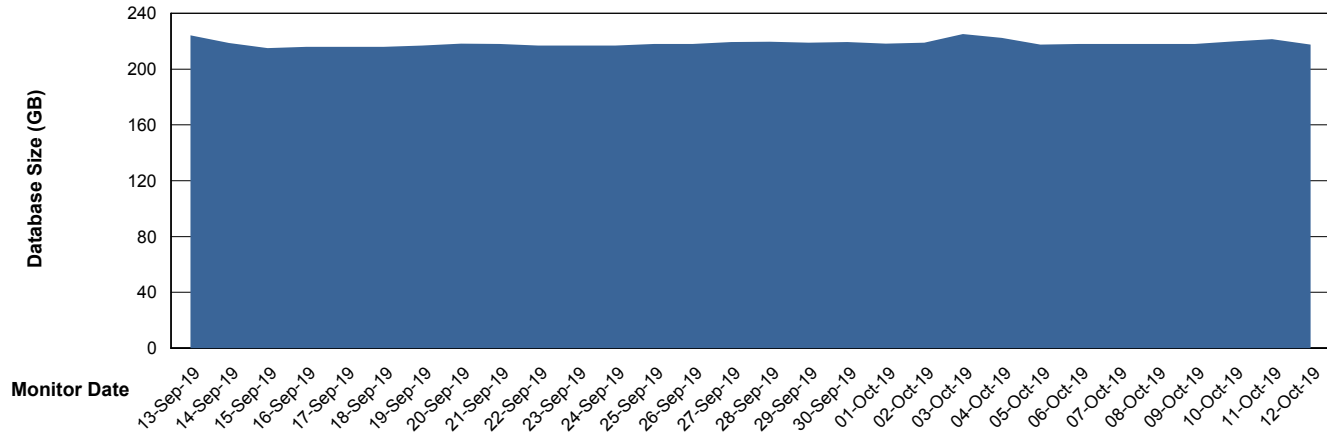

Weekly SLA Customer Report

Customer BNL_Production
Database ID 83

Database Performance BNLDB_FUT_FutureLive

Weekly SLA Customer Report

Customer BNL_Production
Database ID 83

Database Performance BNLDB_FUT_Standby

Weekly SLA Customer Report

Customer BNL_Production
Database ID 83

Database Performance BNLDB_Production

Weekly SLA Customer Report

Customer BNL_Production
Database ID 83

DATABASE SIZE BNLDB_FUT_FutureLive

Database growth over last month

DATABASE SIZE BNLDB_Production

Database growth over last month

Weekly SLA Customer Report

Customer BNL_Production
Database ID 83

Database Tablespace BNLDB_FUT_FutureLive

Date	Tablespace Name	Filesize (Gb)	Usedsize (Gb)	Percentage free
12-Oct-19	ABSDATA	90	70	22
	INDX	162	132	19
11-Oct-19	ABSDATA	90	70	22
	INDX	162	132	19
10-Oct-19	ABSDATA	90	70	22
	INDX	162	131	19
09-Oct-19	ABSDATA	90	70	22
	INDX	162	131	19
08-Oct-19	ABSDATA	90	70	22
	INDX	162	131	19
07-Oct-19	ABSDATA	90	70	22
	INDX	162	131	19
06-Oct-19	ABSDATA	90	70	22
	INDX	162	131	19