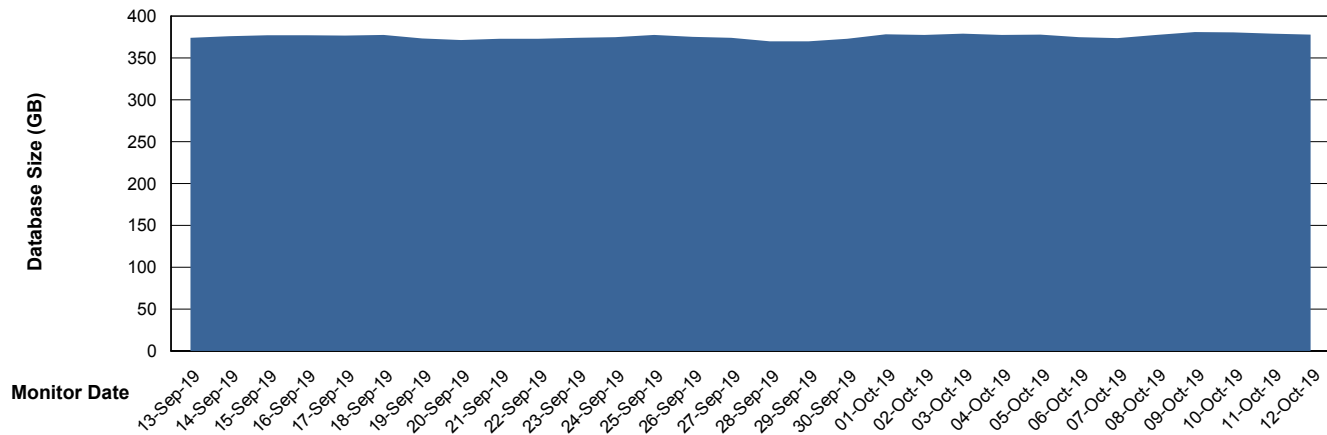

Weekly SLA Customer Report

Customer BNL_Production
Database ID 83

Database Performance BNLDB_Production

Weekly SLA Customer Report

Customer BNL_Production
Database ID 83

DATABASE SIZE BNLDB_FUT_FutureLive

Database growth over last month

DATABASE SIZE BNLDB_Production

Database growth over last month

Weekly SLA Customer Report

Customer BNL_Production
Database ID 83

Database Tablespace BNLDB_FUT_FutureLive

Date	Tablespace Name	Filesize (Gb)	Usedsize (Gb)	Percentage free
12-Oct-19	ABSDATA	90	70	22
	INDX	162	132	19
11-Oct-19	ABSDATA	90	70	22
	INDX	162	132	19
10-Oct-19	ABSDATA	90	70	22
	INDX	162	131	19
09-Oct-19	ABSDATA	90	70	22
	INDX	162	131	19
08-Oct-19	ABSDATA	90	70	22
	INDX	162	131	19
07-Oct-19	ABSDATA	90	70	22
	INDX	162	131	19
06-Oct-19	ABSDATA	90	70	22
	INDX	162	131	19