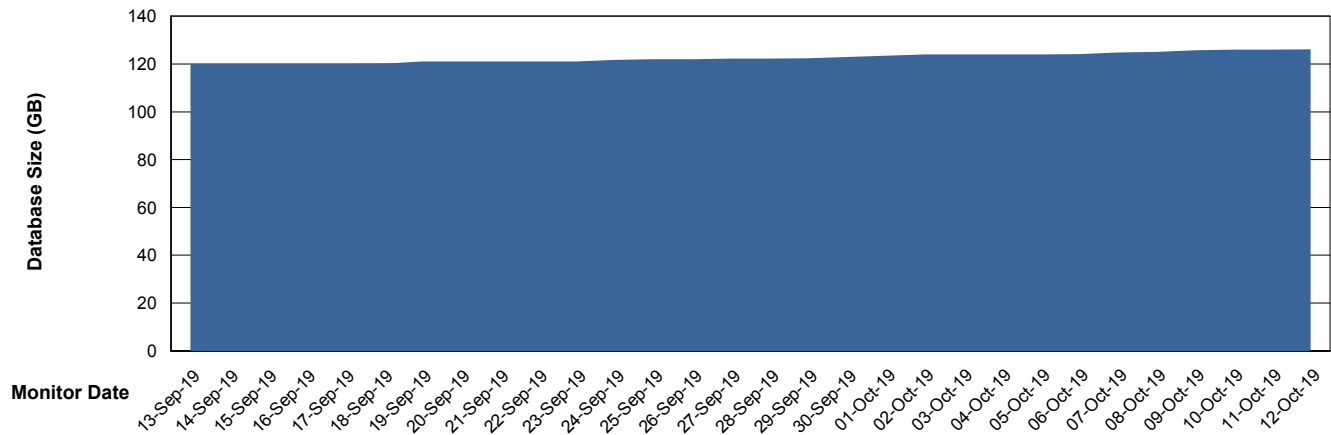

Customer BGG_Production
Database ID 58

Database Performance BGGDB_Standby

Weekly SLA Customer Report

Customer BGG_Production
Database ID 58

DATABASE SIZE BGGDB_BI

Database growth over last month

DATABASE SIZE BGGDB_Production

Database growth over last month

Weekly SLA Customer Report

Customer BGG_Production
 Database ID 58

Database Tablespace BGGDB_BI

Date	Tablespace Name	Filesize (Gb)	Usedsize (Gb)	Percentage free
12-Oct-19	ABSDATA	28	24	14
	INDX	31	25	19
11-Oct-19	ABSDATA	28	24	14
	INDX	31	25	19
10-Oct-19	ABSDATA	28	24	14
	INDX	31	25	19
09-Oct-19	ABSDATA	28	24	14
	INDX	31	25	19
08-Oct-19	ABSDATA	28	23	18
	INDX	31	25	19
07-Oct-19	ABSDATA	28	23	18
	INDX	31	25	19
06-Oct-19	ABSDATA	28	23	18
	INDX	31	25	19