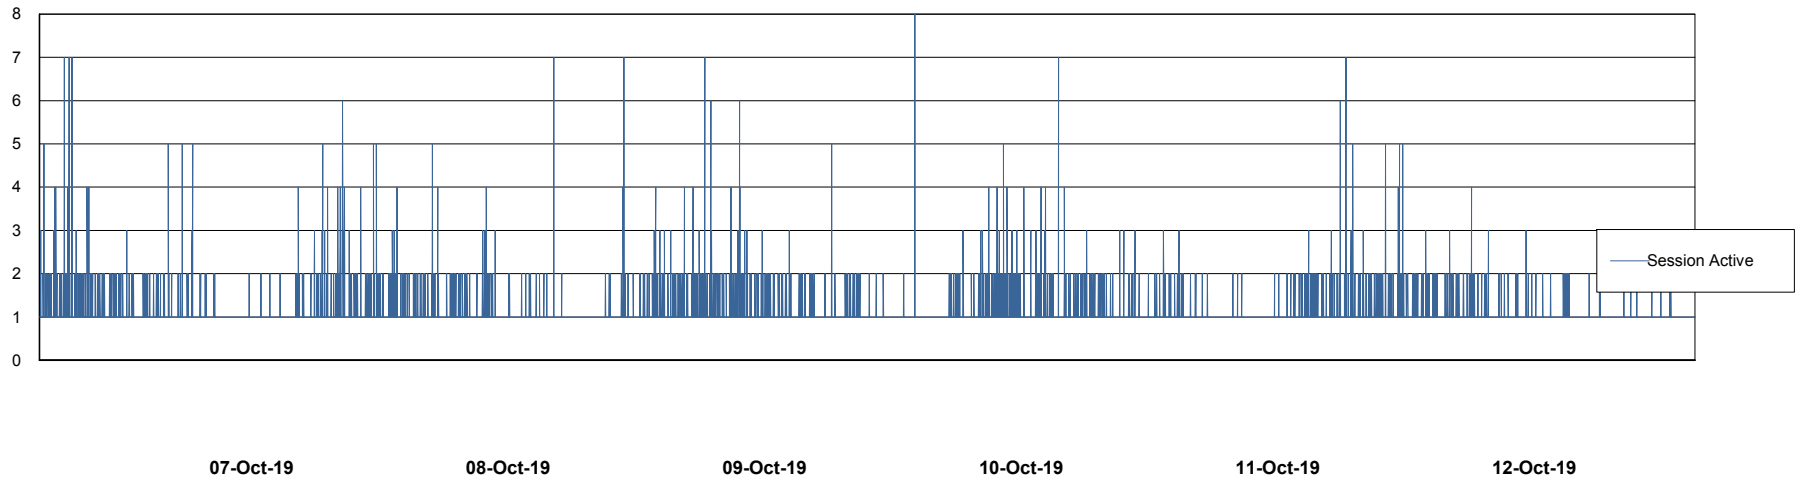

Database Performance BGGDB_Standby