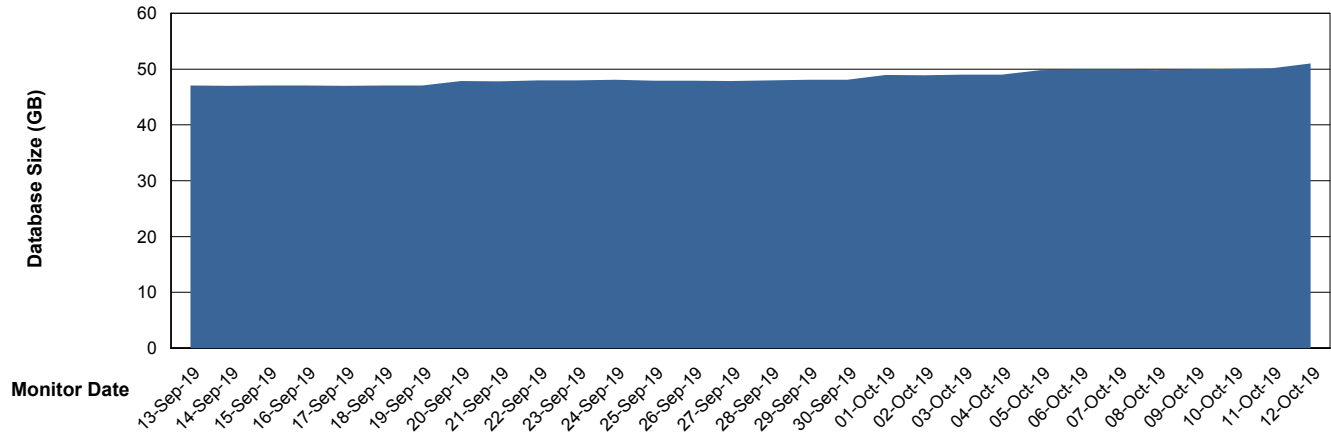

Customer BGG_Production
Database ID 58

Database Performance BGGDB_Standby

Weekly SLA Customer Report

Customer BGG_Production
Database ID 58

DATABASE SIZE BGGDB_BI

Database growth over last month

DATABASE SIZE BGGDB_Production

Database growth over last month

Weekly SLA Customer Report

Customer BGG_Production
 Database ID 58

Database Tablespace BGGDB_BI

Date	Tablespace Name	Filesize (Gb)	Usedsize (Gb)	Percentage free
12-Oct-19	ABSDATA	28	24	14
	INDX	31	25	19
11-Oct-19	ABSDATA	28	24	14
	INDX	31	25	19
10-Oct-19	ABSDATA	28	24	14
	INDX	31	25	19
09-Oct-19	ABSDATA	28	24	14
	INDX	31	25	19
08-Oct-19	ABSDATA	28	23	18
	INDX	31	25	19
07-Oct-19	ABSDATA	28	23	18
	INDX	31	25	19
06-Oct-19	ABSDATA	28	23	18
	INDX	31	25	19