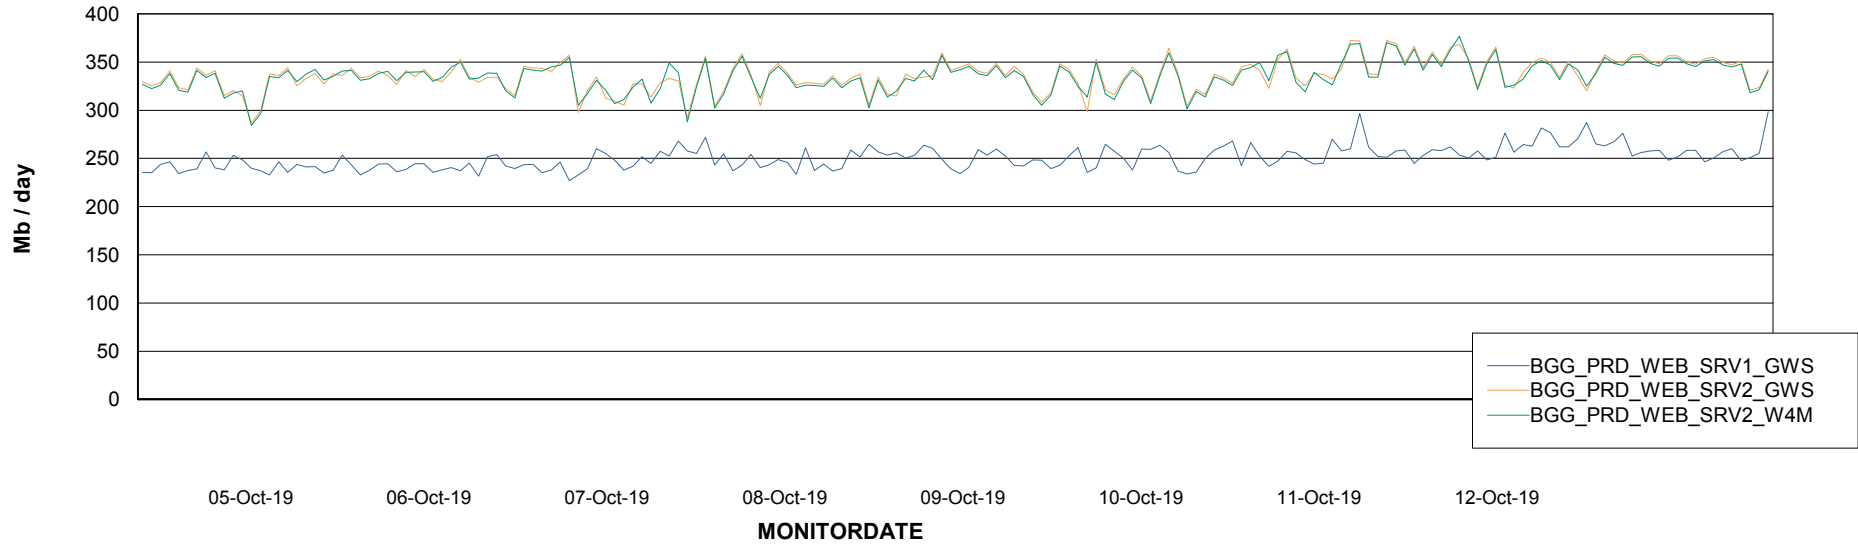

ABSolute Web Component Services

Avg memory used per ABS Web component