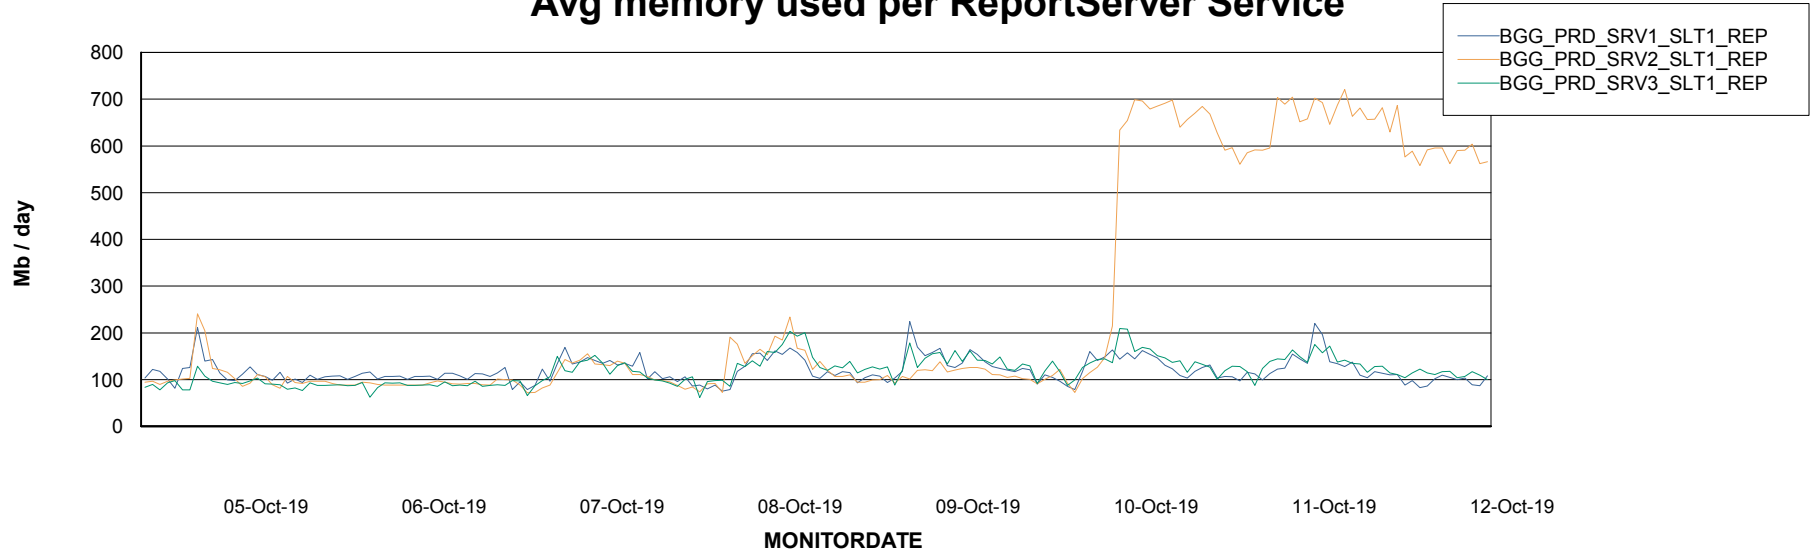

Avg memory used per ABS Server Service

Avg users per day per ABS server

Weekly SLA Customer Report

Customer BGG_Production
Database ID 58

ABSSolute Application ReportServer Services

Avg memory used per ReportServer Service