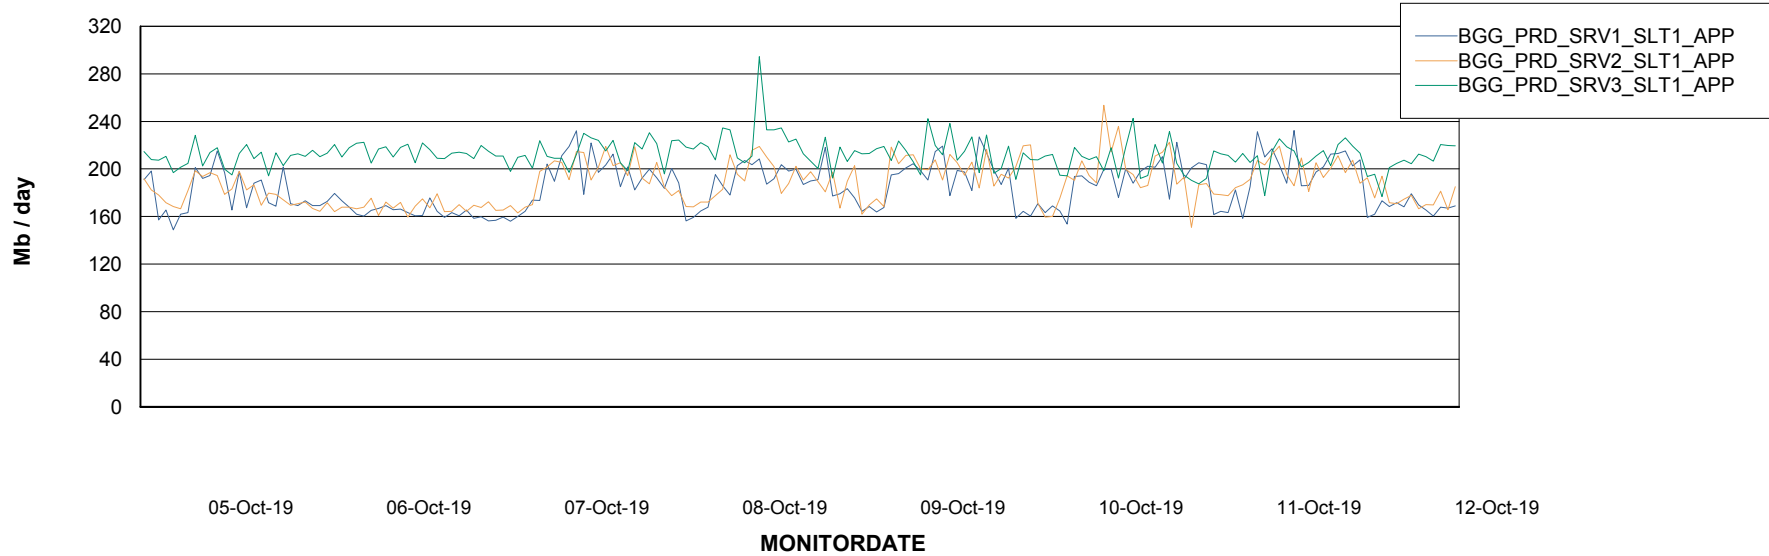

ABSSolute Application Server Services

Avg memory used per ABS Server Service