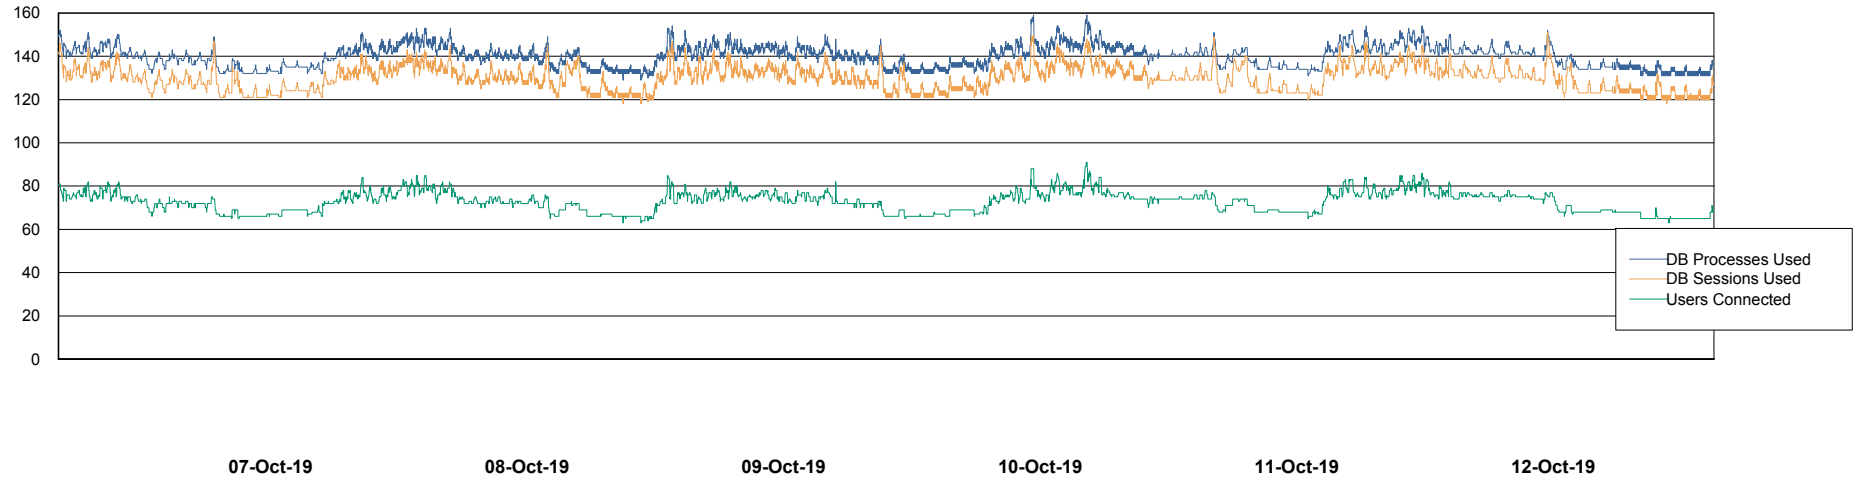

Weekly SLA Customer Report

Customer BGG_Production
Database ID 58

Database Performance BGGDB_BI

Weekly SLA Customer Report

Customer BGG_Production
Database ID 58

Database Performance BGGDB_Production

Weekly SLA Customer Report