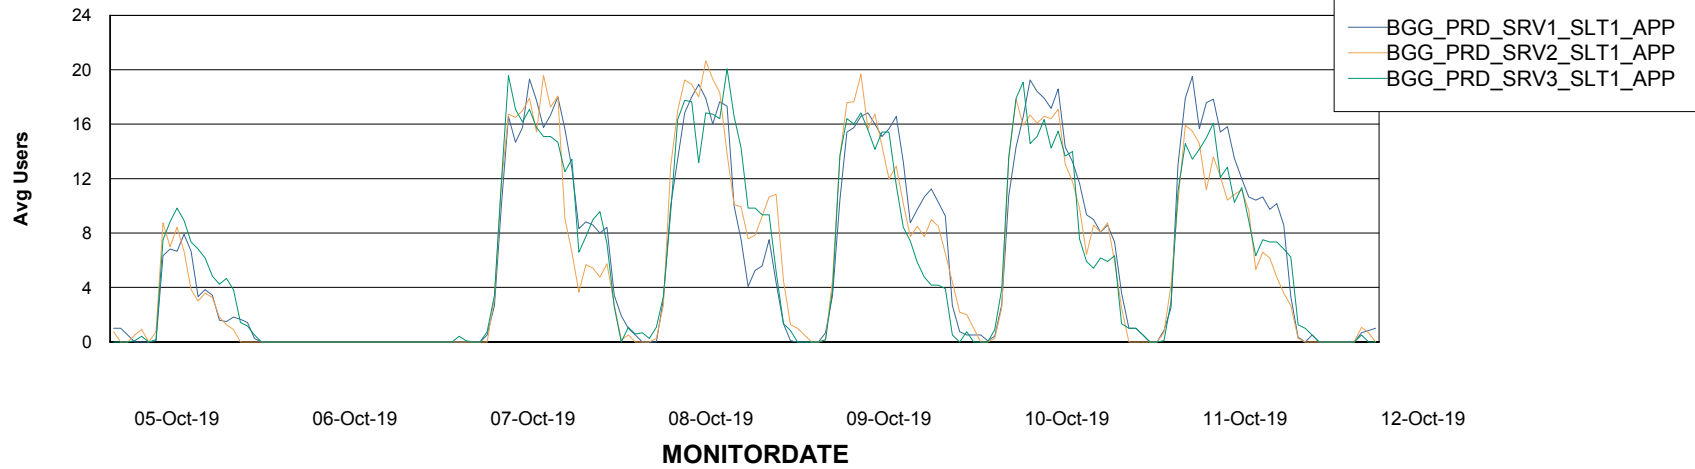

Avg users per day per ABS server