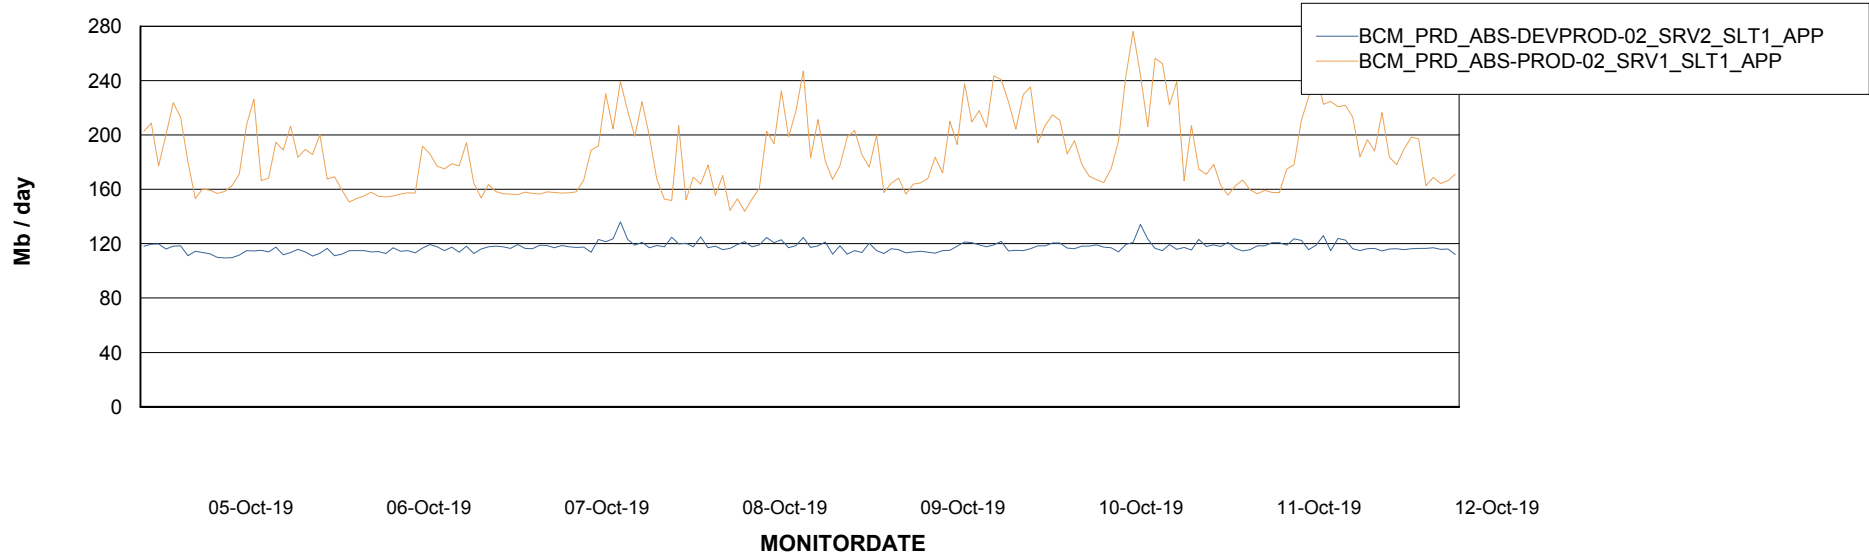

ABSSolute Application Server Services

Avg memory used per ABS Server Service