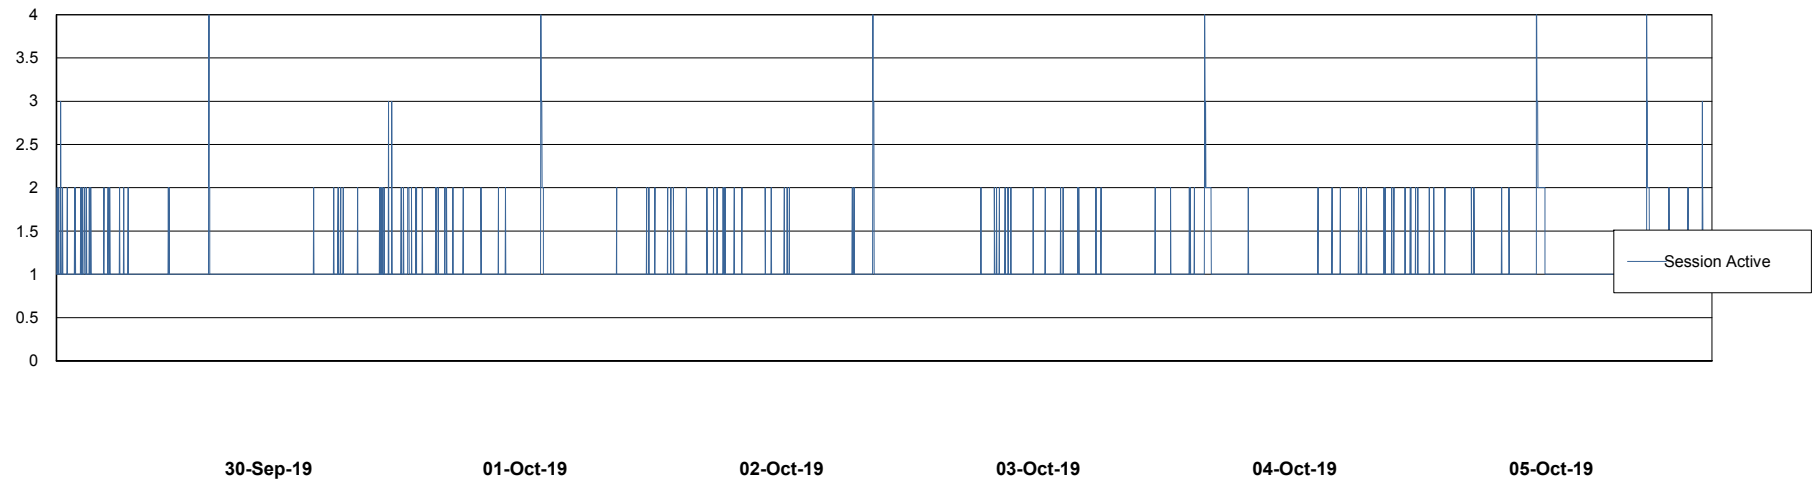

Database Performance WBLDB_Production