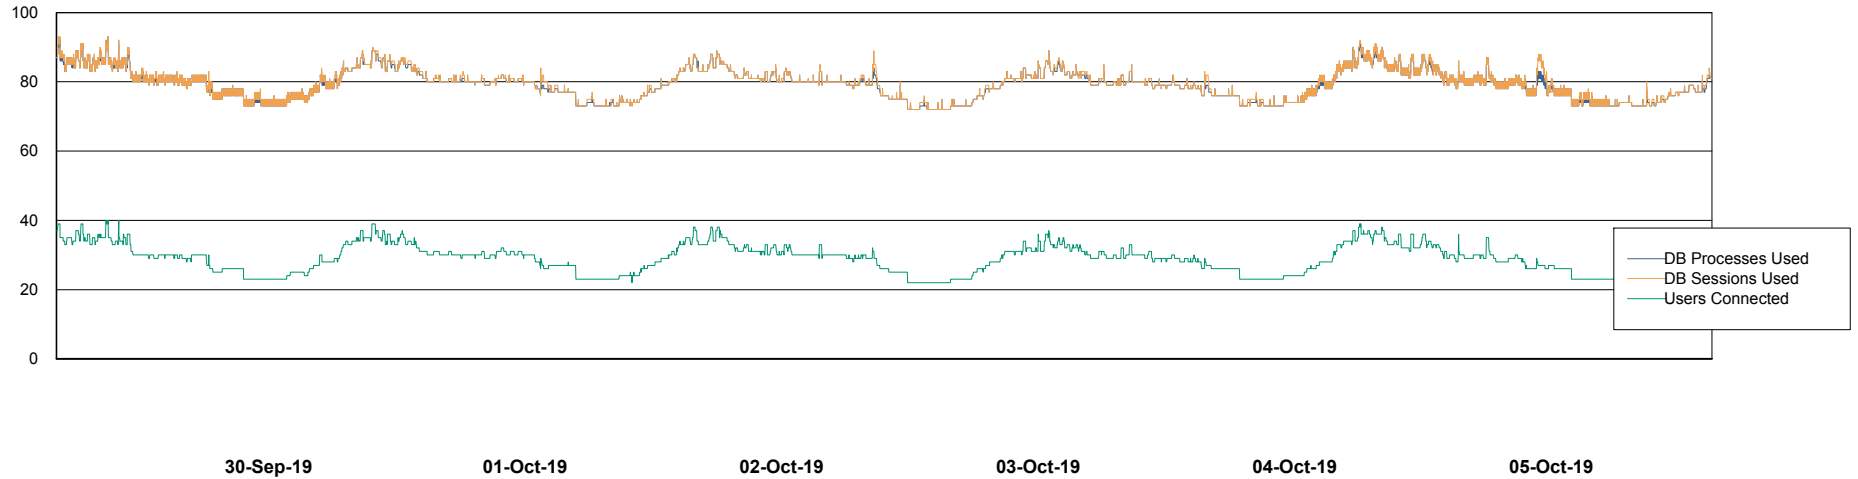

Database Performance WBLDB_Production