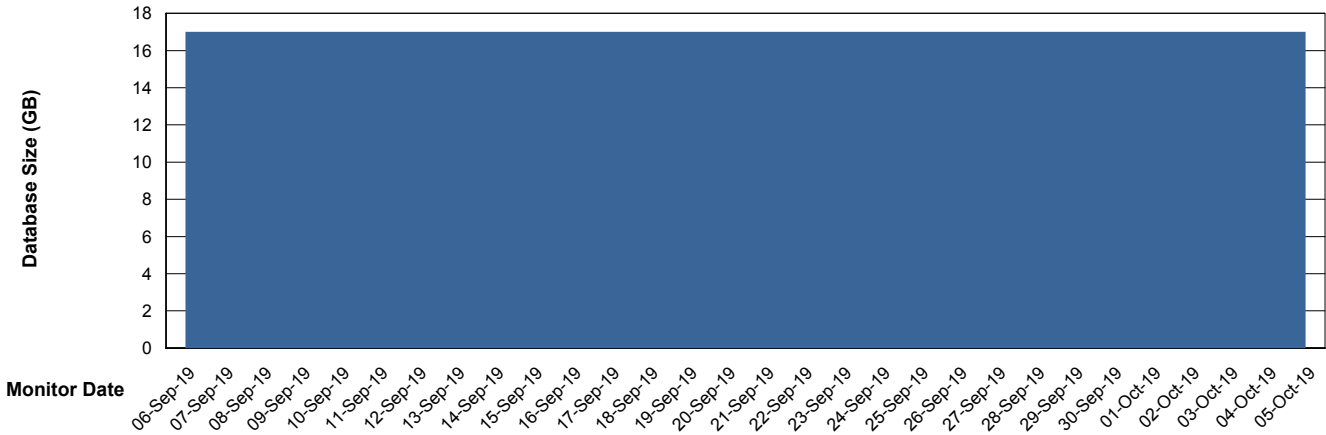

## Database Performance WBLDB\_Standby

# Weekly SLA Customer Report

Customer WBL\_Production  
 Database ID 40

DATABASE SIZE WBLDB\_Production

Database growth over last month

Database Tablespace WBLDB\_Production

Date	Tablespace Name	Filesize (Gb)	Usedsize (Gb)	Percentage free
05-Oct-19	ABSDATA	9	6	33
	INDX	12	9	25
04-Oct-19	ABSDATA	9	6	33
	INDX	12	9	25
03-Oct-19	ABSDATA	9	6	33
	INDX	12	9	25
02-Oct-19	ABSDATA	9	6	33
	INDX	12	9	25
01-Oct-19	ABSDATA	9	6	33
	INDX	12	9	25
30-Sep-19	ABSDATA	9	6	33
	INDX	12	9	25
29-Sep-19	ABSDATA	9	6	33
	INDX	12	9	25