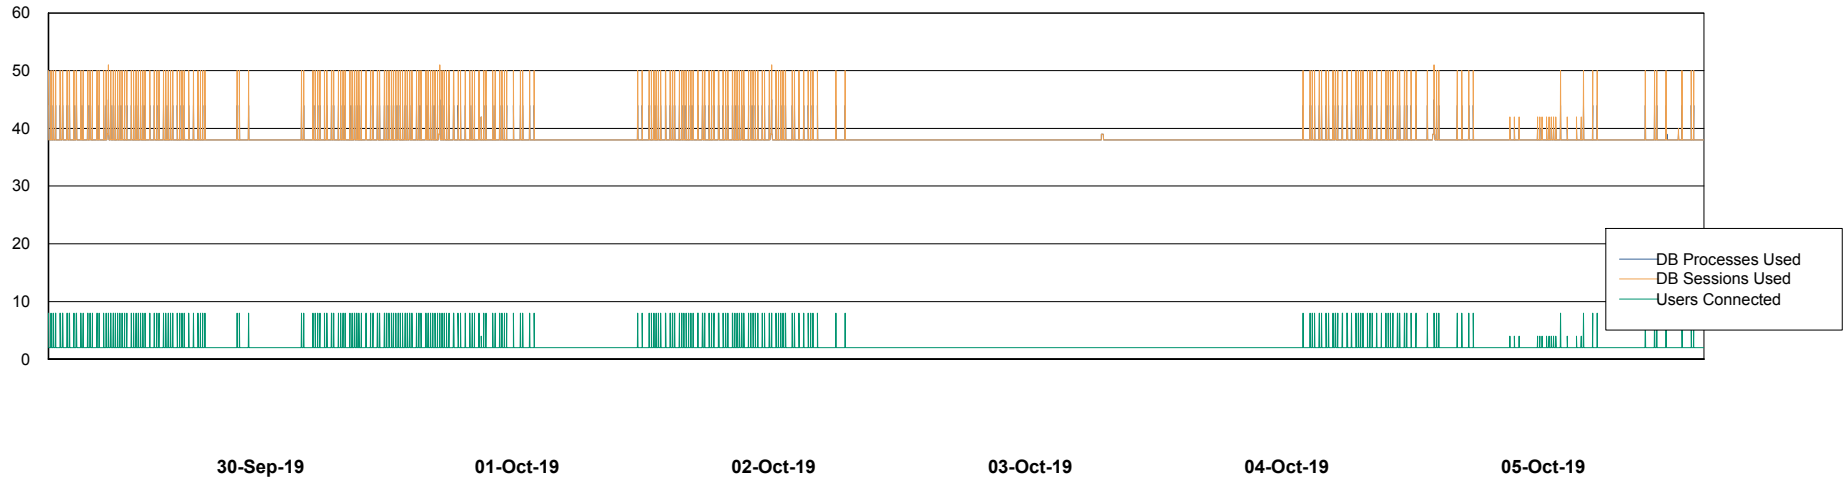

Database Performance VOSDB_Standby