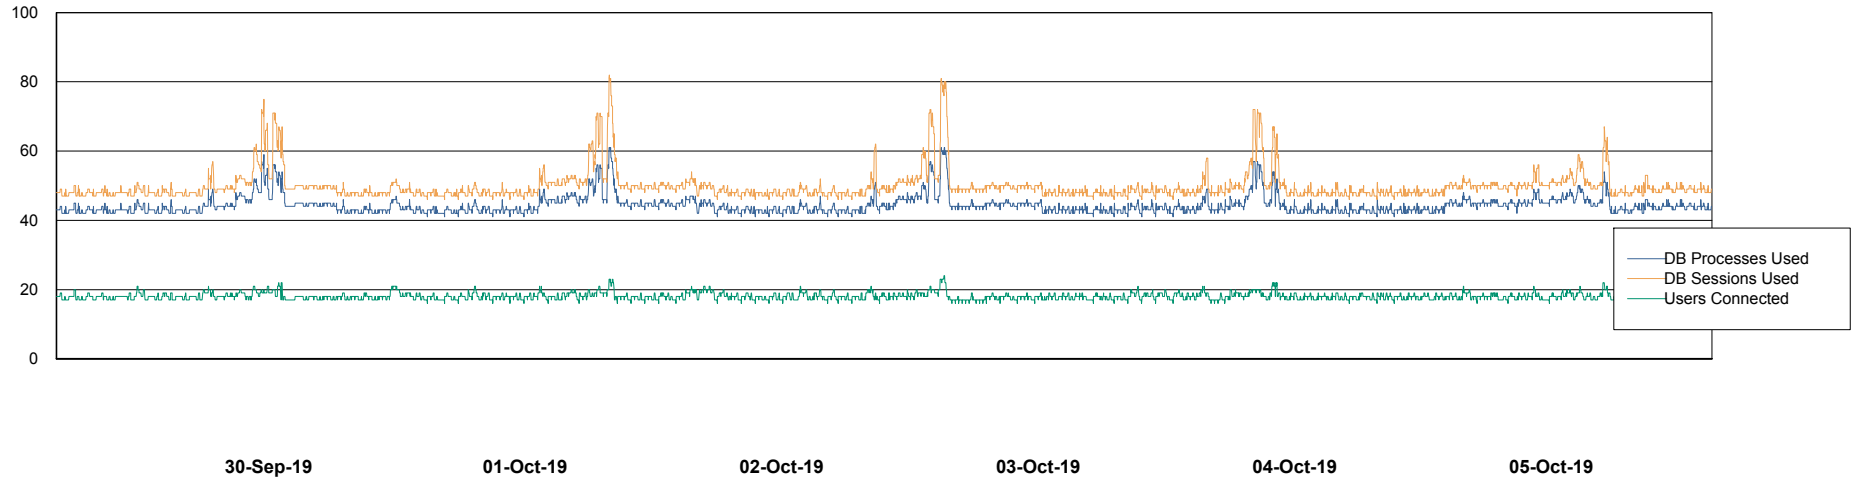

Database Performance VOSBIDB_Production