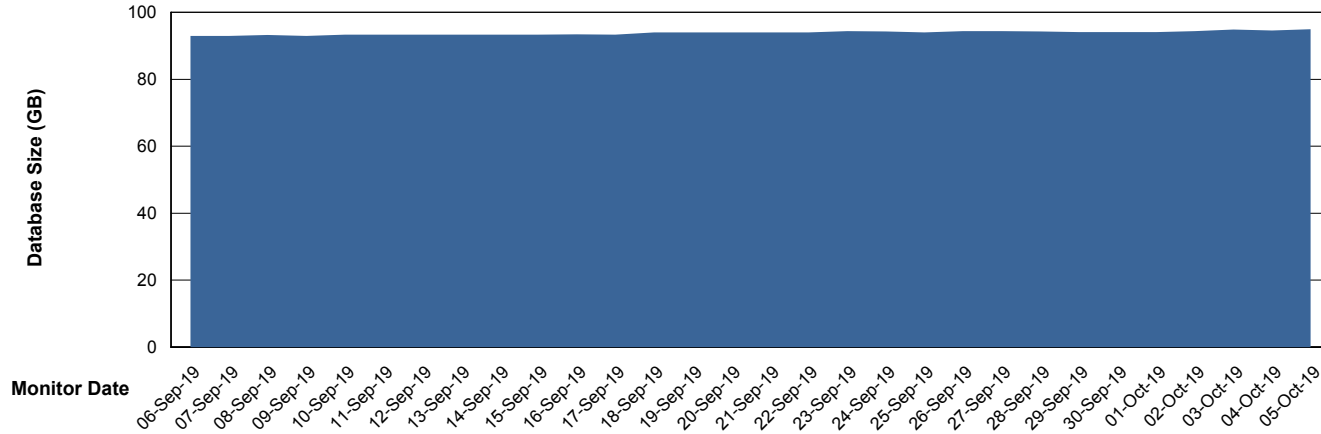

DATABASE SIZE VOSBIDB_Production

Database growth over last month