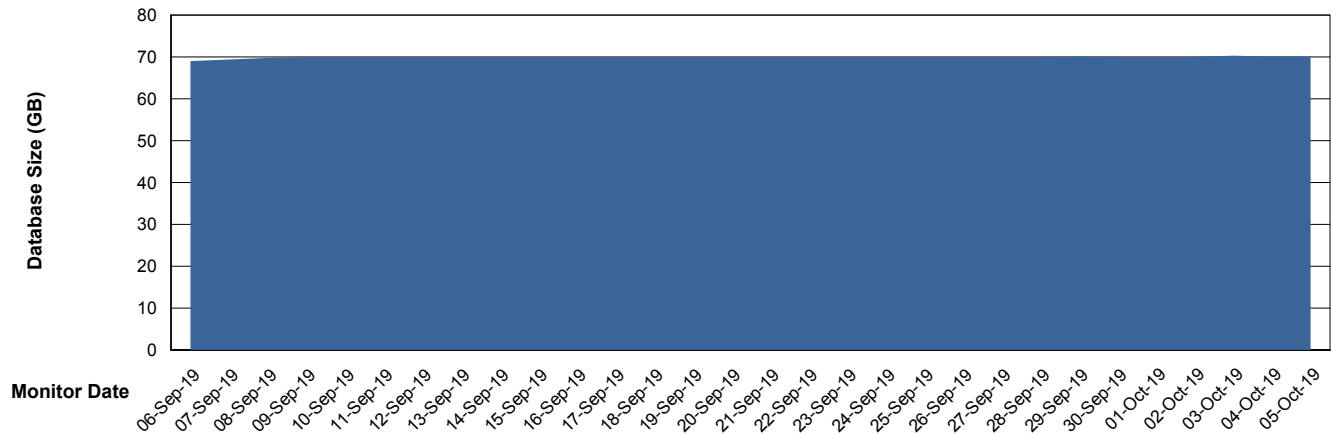

Weekly SLA Customer Report

Customer VEN_Production
Database ID 35

Database Performance VENDB_BI

Weekly SLA Customer Report

Customer VEN_Production
Database ID 35

DATABASE SIZE ABSVEN06 Primary DB 2019

Database growth over last month

DATABASE SIZE VENDB_BI

Database growth over last month

Weekly SLA Customer Report

Customer VEN_Production
Database ID 35

Database Tablespace ABSVEN06 Primary DB 2019

Date	Tablespace Name	Filesize (Gb)	Usedsize (Gb)	Percentage free
05-Oct-19	ABSDATA	112	95	15
	INDX	117	97	17
04-Oct-19	ABSDATA	112	95	15
	INDX	117	97	17
03-Oct-19	ABSDATA	112	95	15
	INDX	117	97	17
02-Oct-19	ABSDATA	112	95	15
	INDX	117	97	17
01-Oct-19	ABSDATA	112	94	16
	INDX	117	97	17
30-Sep-19	ABSDATA	112	94	16
	INDX	117	97	17
29-Sep-19	ABSDATA	112	94	16
	INDX	117	97	17