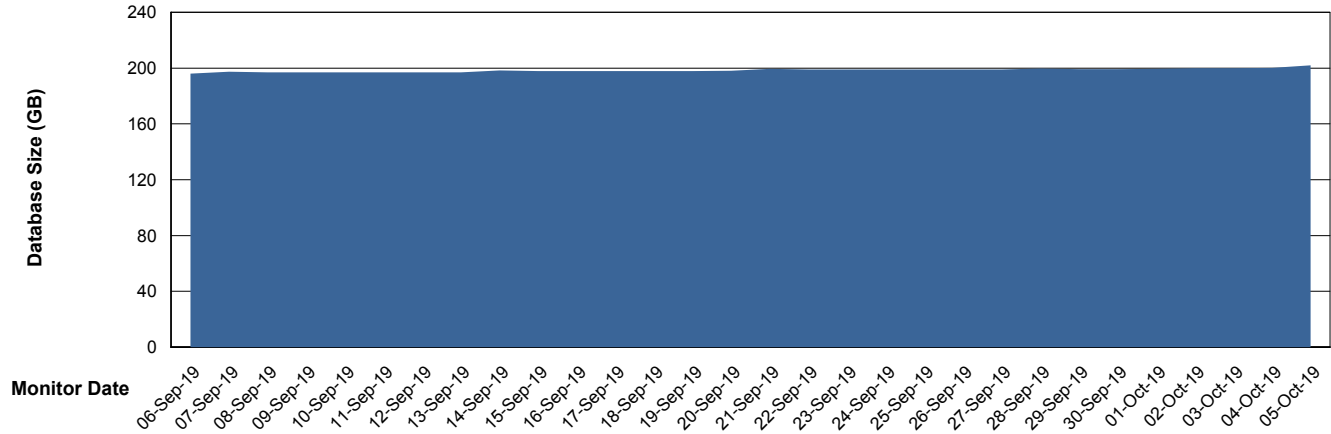

Weekly SLA Customer Report

Customer VEN_Production
Database ID 35

Database Performance VENDB_BI

Weekly SLA Customer Report

Customer VEN_Production
Database ID 35

DATABASE SIZE ABSVEN06 Primary DB 2019

Database growth over last month

DATABASE SIZE VENDB_BI

Database growth over last month

Weekly SLA Customer Report

Customer VEN_Production
Database ID 35

Database Tablespace ABSVEN06 Primary DB 2019

Date	Tablespace Name	Filesize (Gb)	Usedsize (Gb)	Percentage free
05-Oct-19	ABSDATA	112	95	15
	INDX	117	97	17
04-Oct-19	ABSDATA	112	95	15
	INDX	117	97	17
03-Oct-19	ABSDATA	112	95	15
	INDX	117	97	17
02-Oct-19	ABSDATA	112	95	15
	INDX	117	97	17
01-Oct-19	ABSDATA	112	94	16
	INDX	117	97	17
30-Sep-19	ABSDATA	112	94	16
	INDX	117	97	17
29-Sep-19	ABSDATA	112	94	16
	INDX	117	97	17