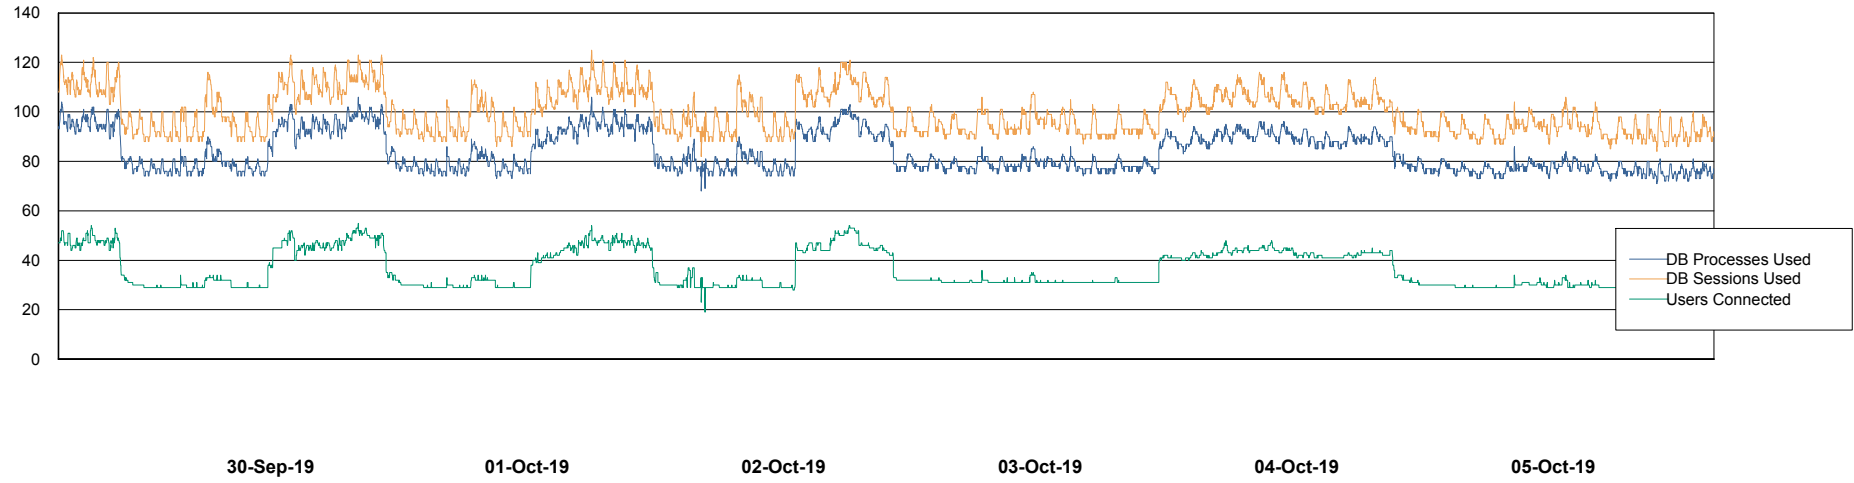

Database Performance ABSVEN06 Primary DB 2019