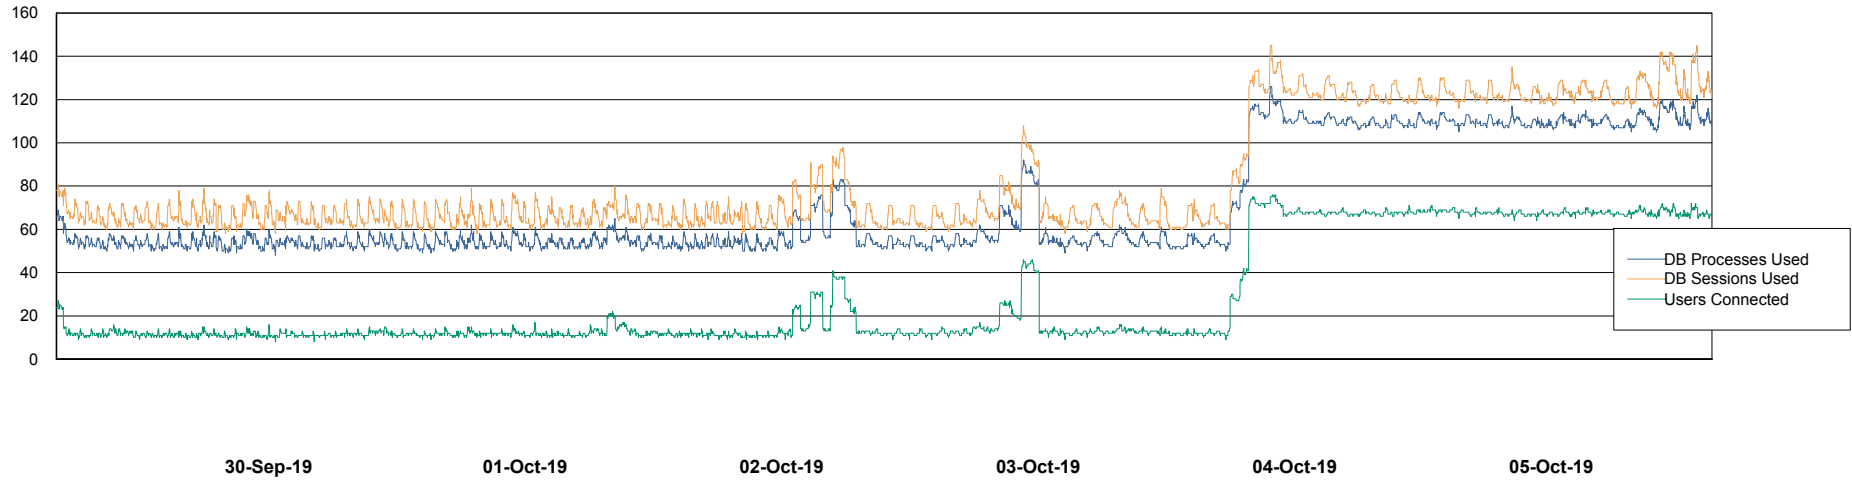

Database Performance VENDB_BI