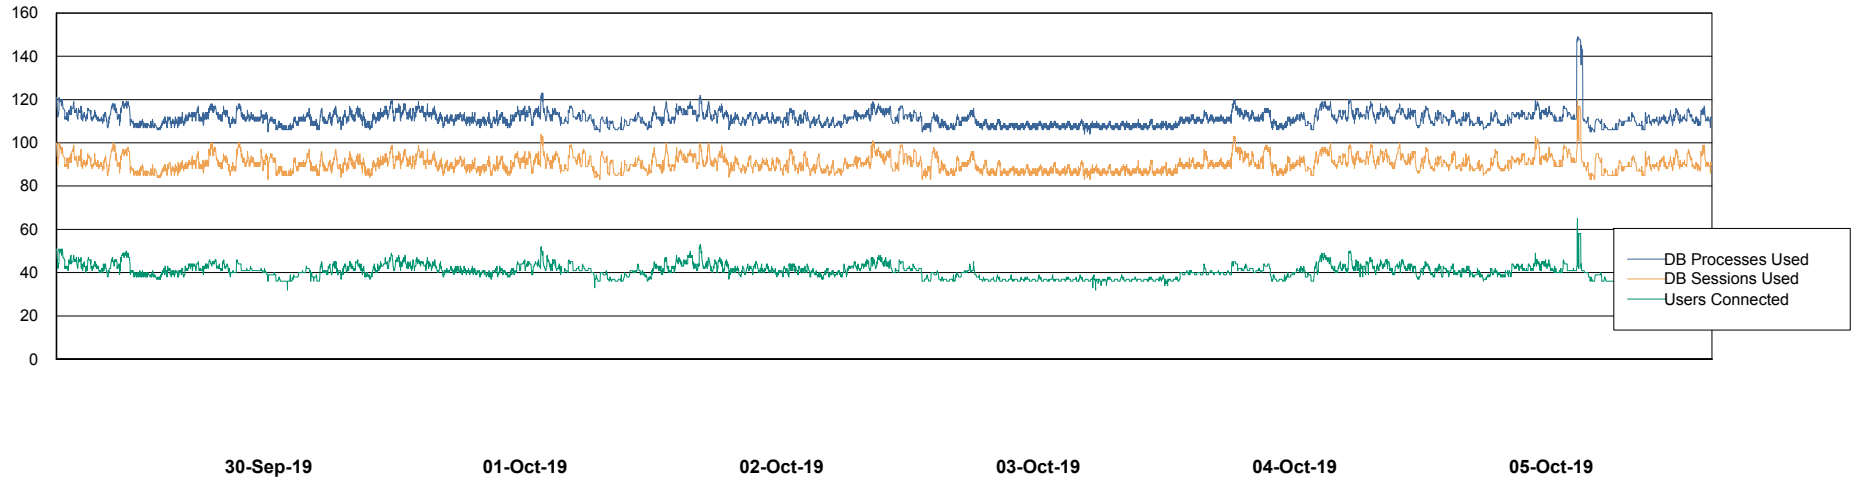

Database Performance STKDB_ABS1 Production Database