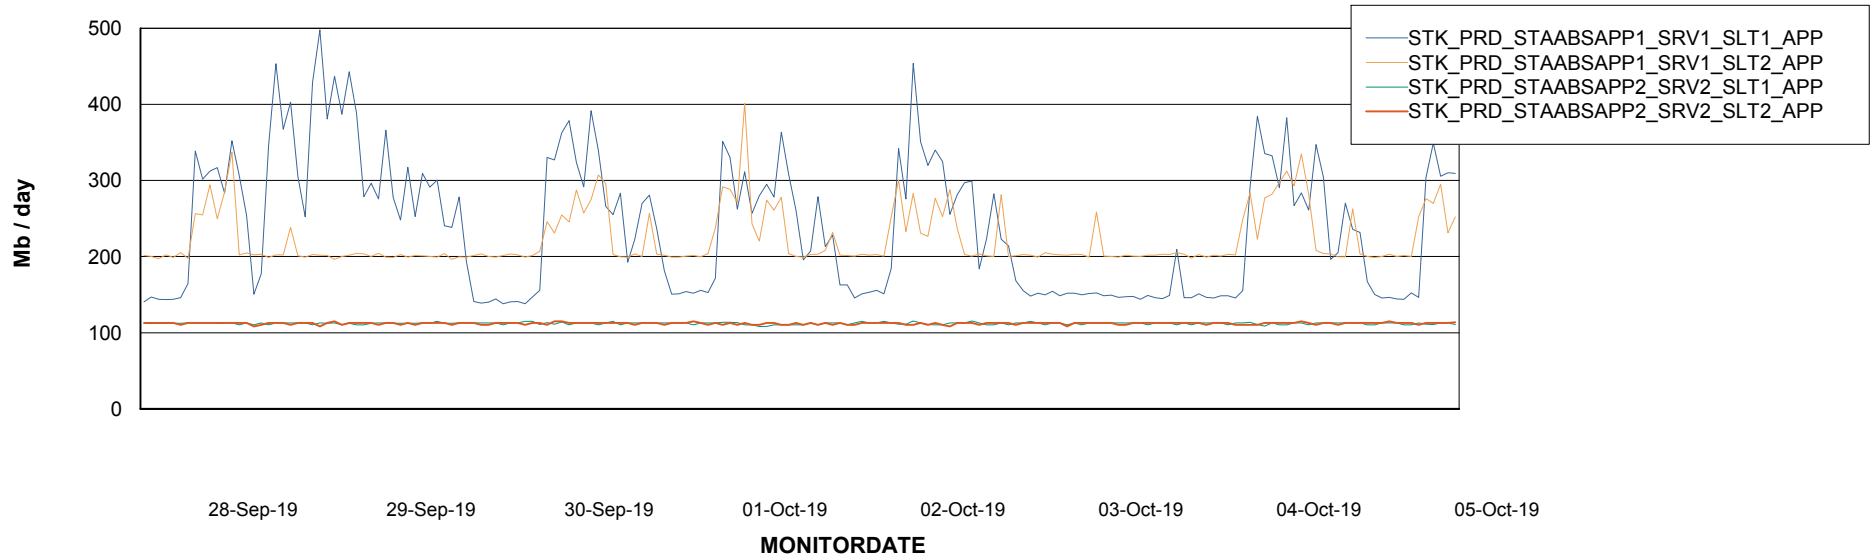

ABSolute Application Server Services

Avg memory used per ABS Server Service