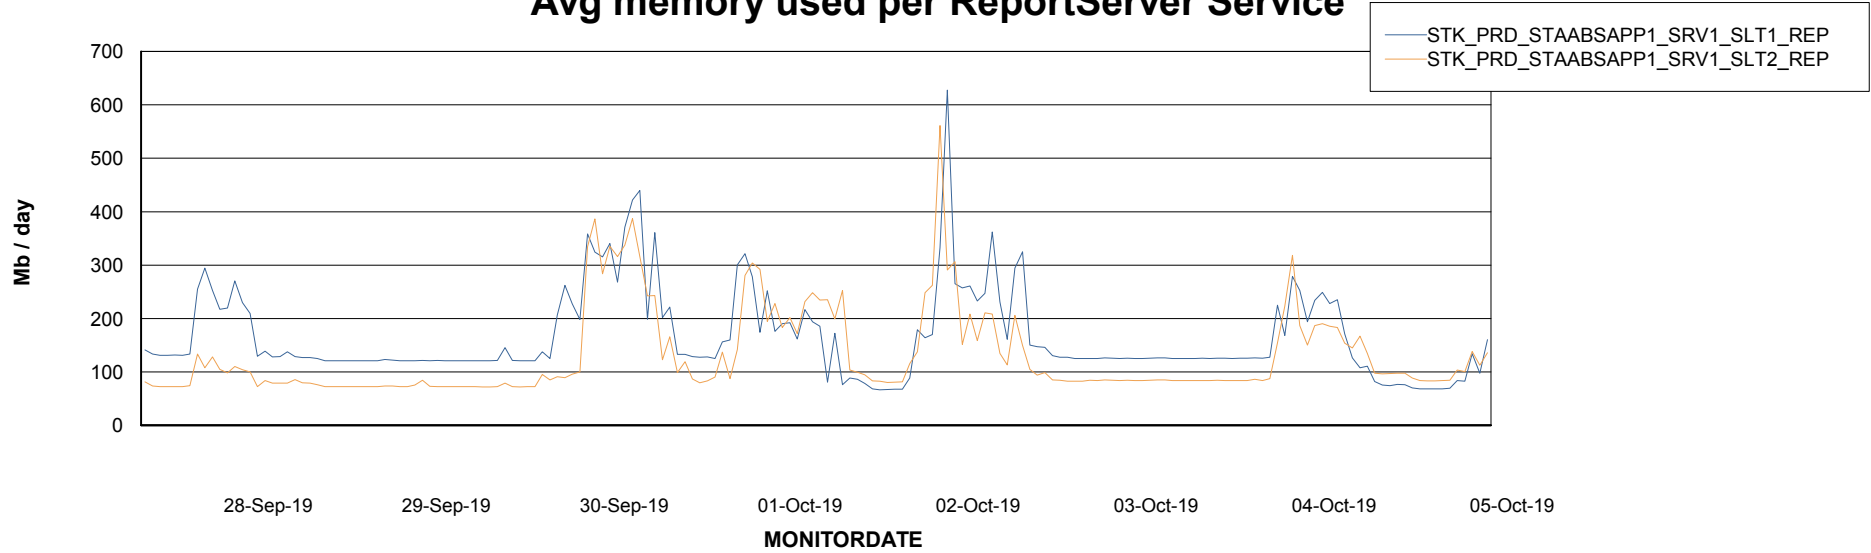

ABSSolute Application ReportServer Services

Avg memory used per ReportServer Service