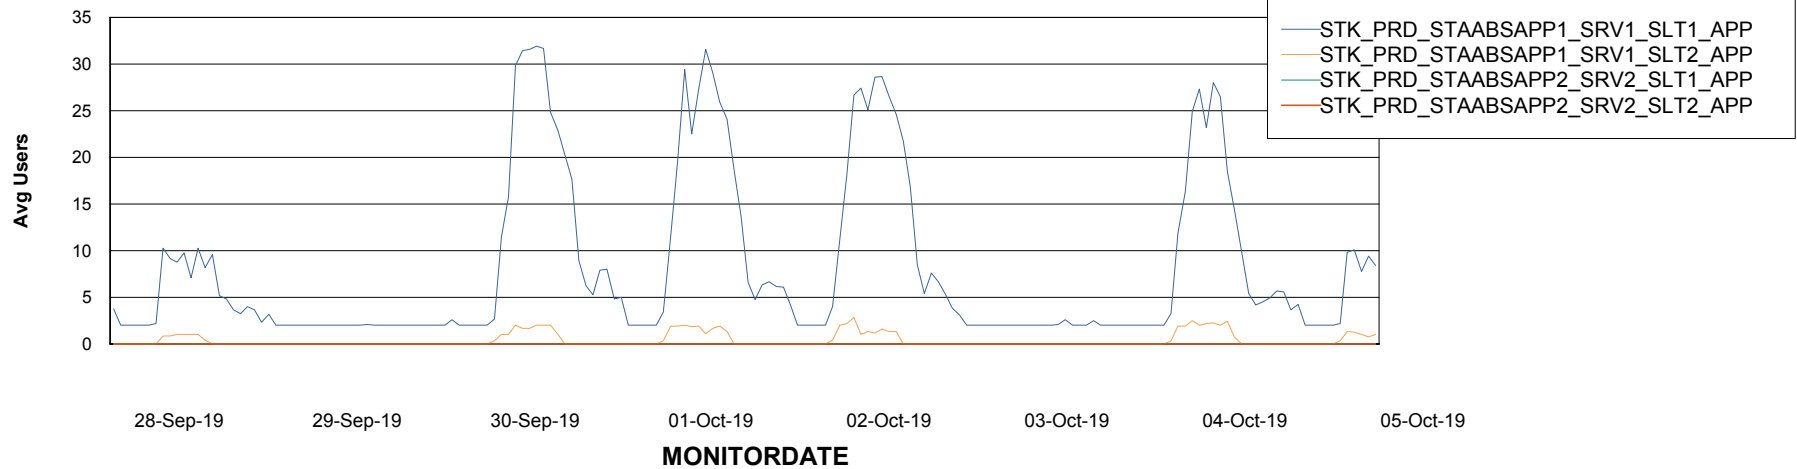

Weekly SLA Customer Report

Customer STK_Production
Database ID 82

ABSolute Application Server Services

Avg memory used per ABS Server Service

Avg users per day per ABS server

Weekly SLA Customer Report

Customer STK_Production
Database ID 82