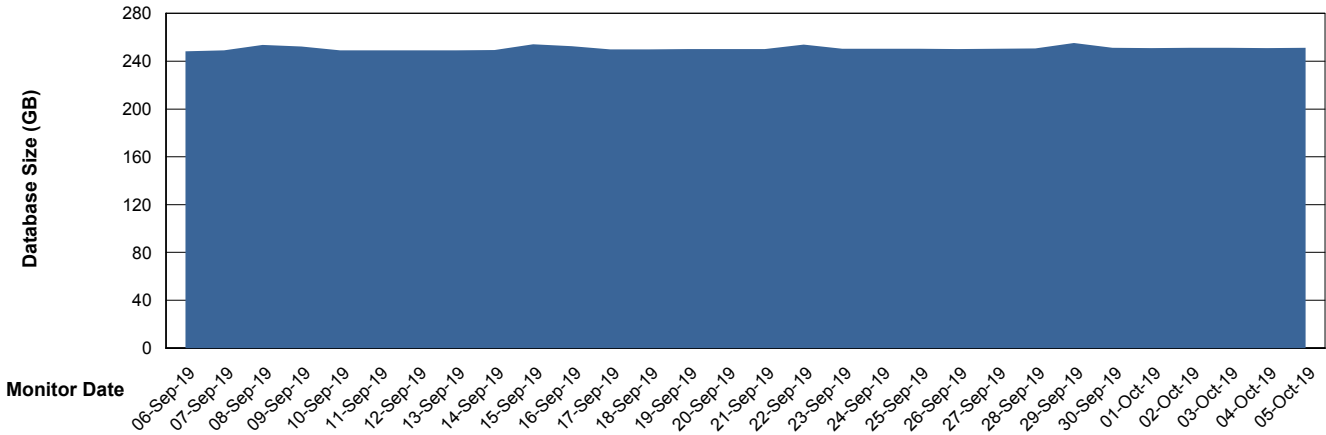

DATABASE SIZE STKDB_ABS1 Production Database

Database growth over last month

Database Tablespace STKDB_ABS1 Production Database

Date	Tablespace Name	Filesize (Gb)	Usedsize (Gb)	Percentage free
05-Oct-19	ABSDATA	177	107	40
	INDX	170	140	18
04-Oct-19	ABSDATA	177	107	40
	INDX	170	140	18
03-Oct-19	ABSDATA	177	107	40
	INDX	170	140	18
02-Oct-19	ABSDATA	177	107	40
	INDX	170	140	18
01-Oct-19	ABSDATA	177	107	40
	INDX	170	140	18
30-Sep-19	ABSDATA	177	107	40
	INDX	170	140	18
29-Sep-19	ABSDATA	177	107	40
	INDX	162	140	14