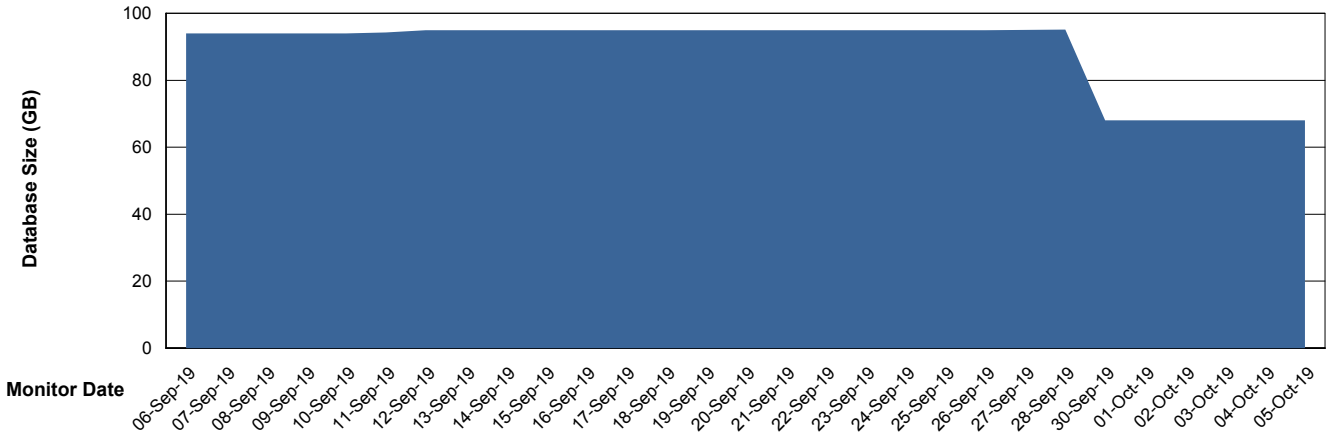

Weekly SLA Customer Report

Customer SNG_Production
Database ID 70

Database Performance SNGDB_Production

Weekly SLA Customer Report

Customer SNG_Production
 Database ID 70

DATABASE SIZE SNGDB_Production

Database growth over last month

Database Tablespace SNGDB_Production

Date	Tablespace Name	Filesize (Gb)	Usedsize (Gb)	Percentage free
05-Oct-19	ABSDATA	120	20	83
	INDX	120	46	62
04-Oct-19	ABSDATA	120	20	83
	INDX	120	46	62
03-Oct-19	ABSDATA	120	20	83
	INDX	120	46	62
02-Oct-19	ABSDATA	120	20	83
	INDX	120	46	62
01-Oct-19	ABSDATA	120	20	83
	INDX	120	46	62
30-Sep-19	ABSDATA	120	20	83
	INDX	120	46	62