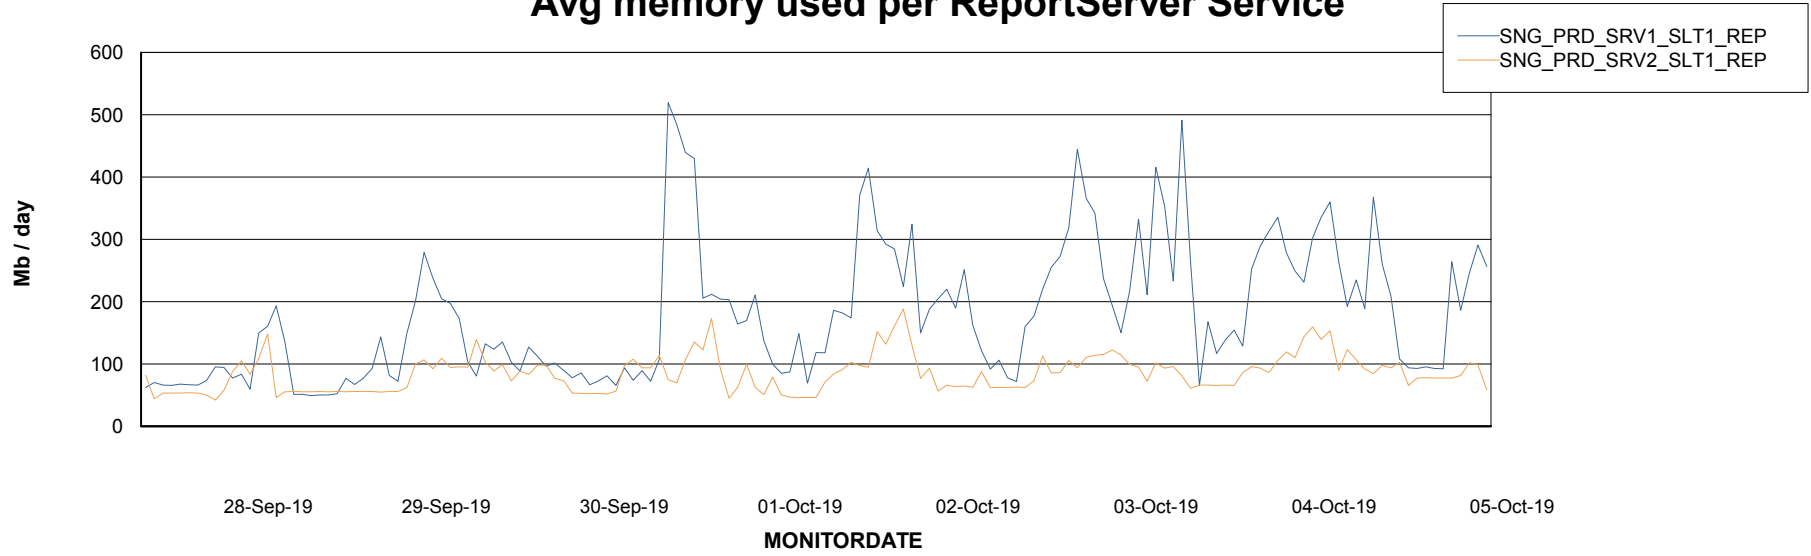

ABSSolute Application ReportServer Services

Avg memory used per ReportServer Service