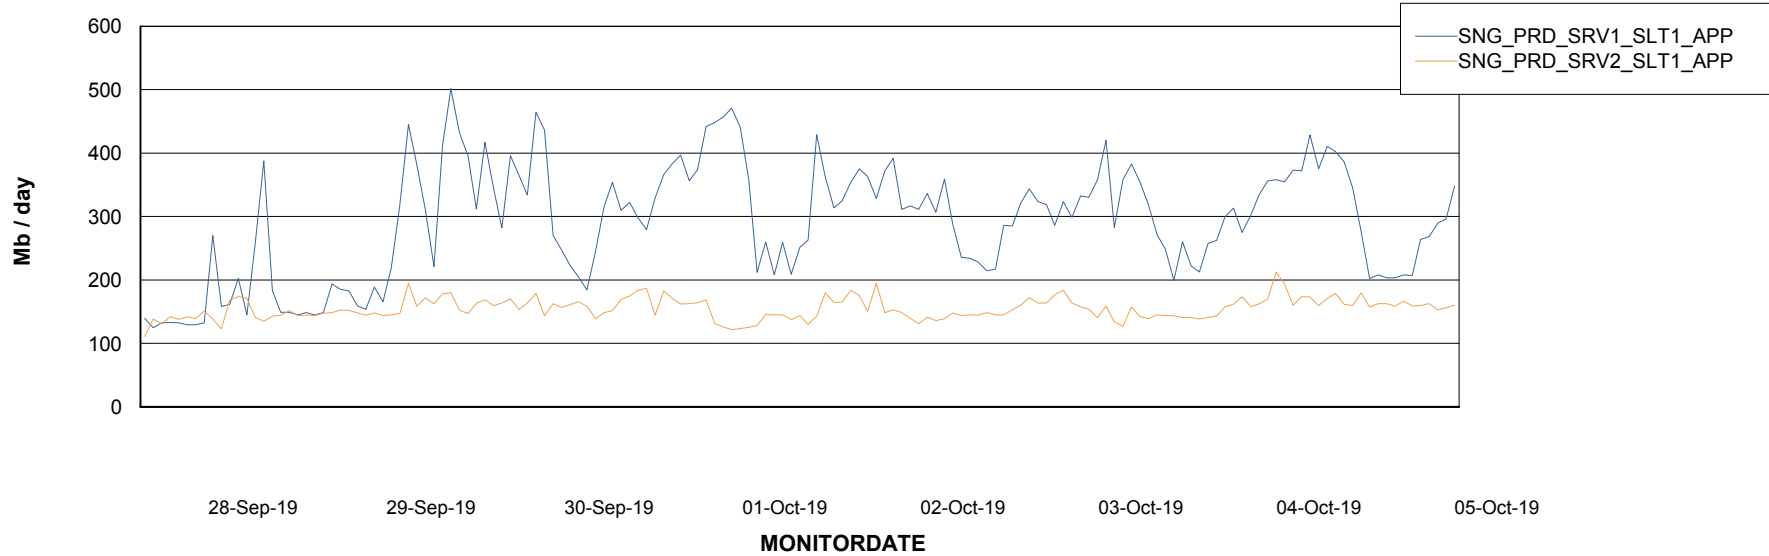

ABSSolute Application Server Services

Avg memory used per ABS Server Service