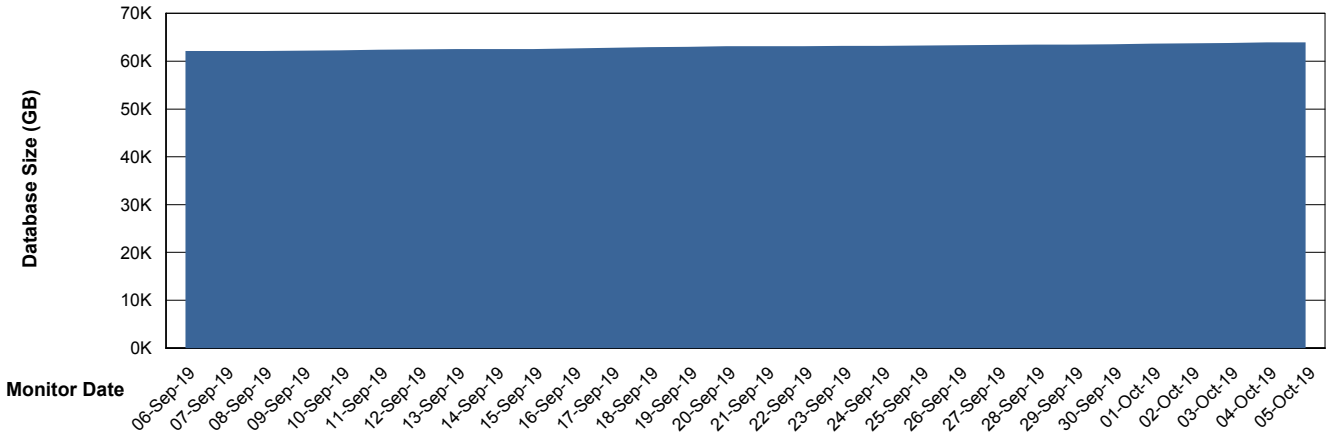

## Database Performance RSSDB\_Standby

# Weekly SLA Customer Report

Customer RSS Production  
 Database ID 52

**DATABASE SIZE** RSSDB\_Production

**Database growth over last month**

**Database Tablespace** RSSDB\_Production

Date	Tablespace Name	Filesize (Gb)	Usedsize (Gb)	Percentage free
05-Oct-19	ABSDATA	35,000	26,397	25
	INDX	45,000	36,215	20
04-Oct-19	ABSDATA	35,000	26,397	25
	INDX	45,000	36,215	20
03-Oct-19	ABSDATA	35,000	26,325	25
	INDX	45,000	36,167	20
02-Oct-19	ABSDATA	35,000	26,309	25
	INDX	45,000	36,088	20
01-Oct-19	ABSDATA	35,000	26,309	25
	INDX	45,000	36,058	20
30-Sep-19	ABSDATA	35,000	26,292	25
	INDX	45,000	35,885	20
29-Sep-19	ABSDATA	35,000	26,284	25
	INDX	45,000	35,811	20