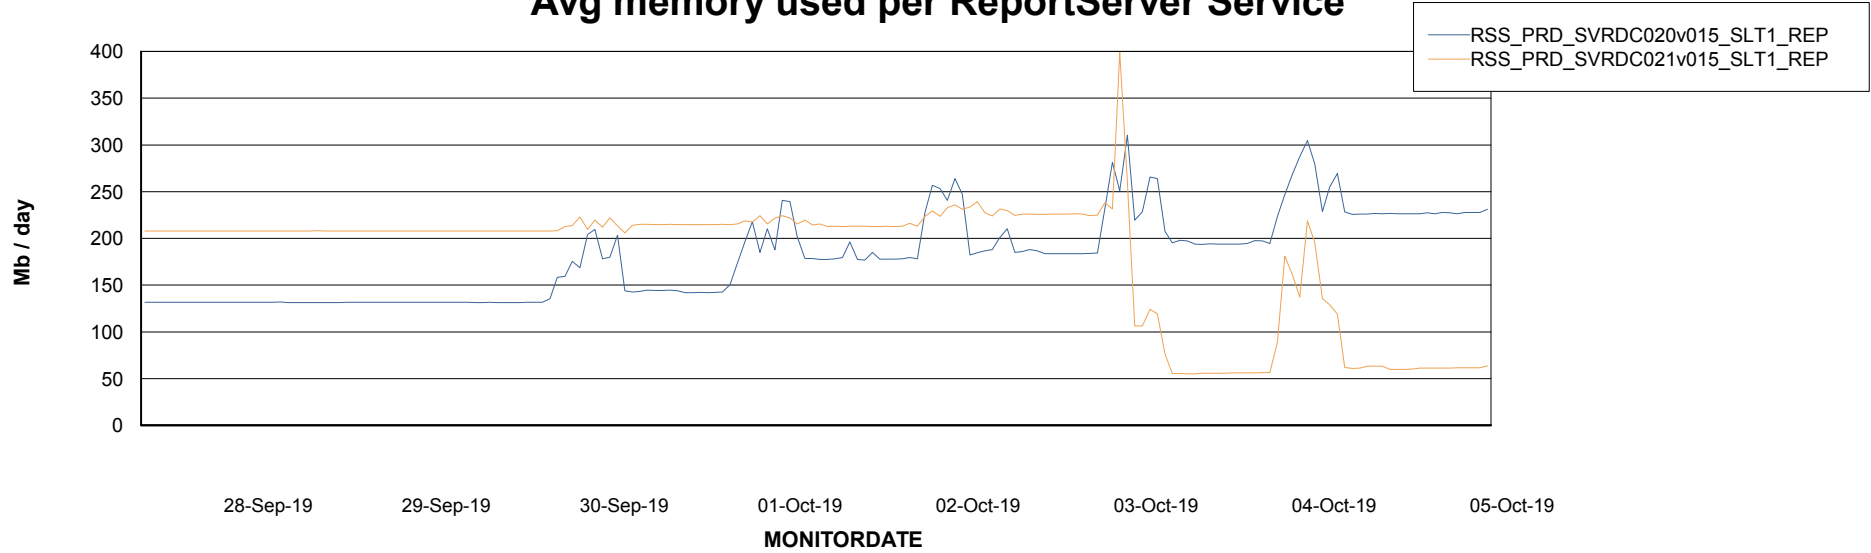

ABSSolute Application ReportServer Services

Avg memory used per ReportServer Service