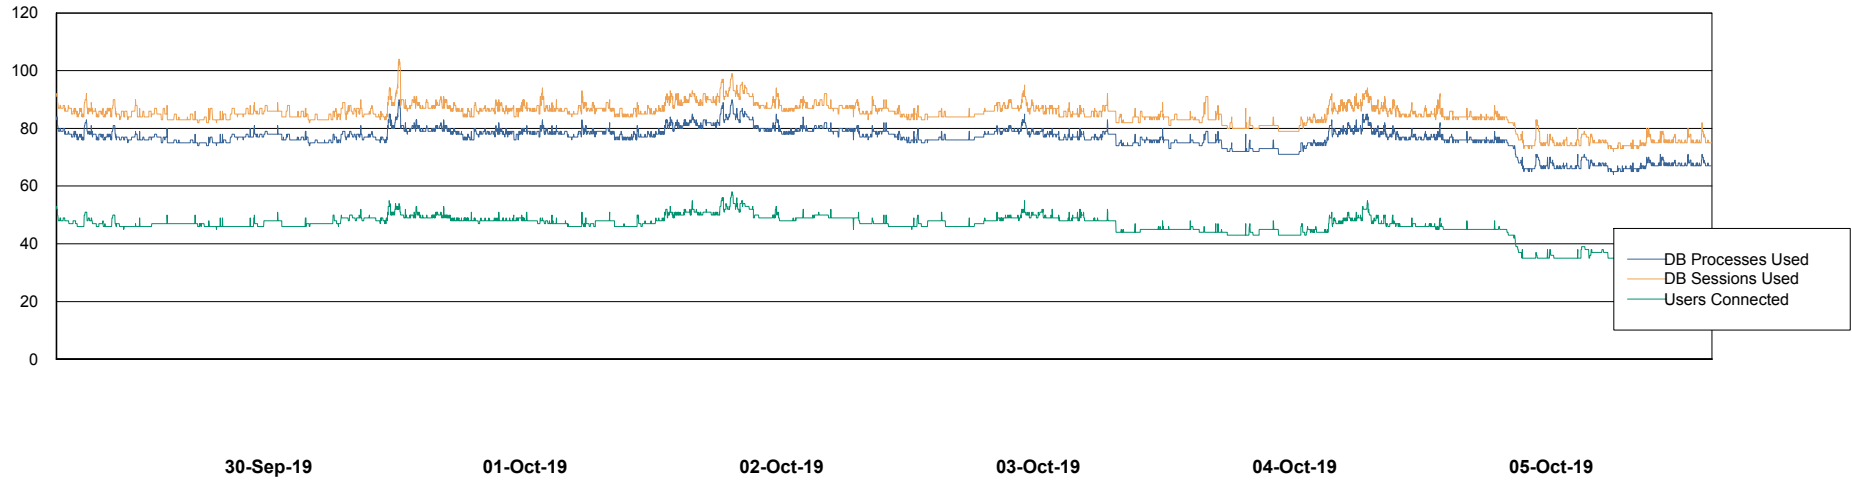

Database Performance RSSDB_Production