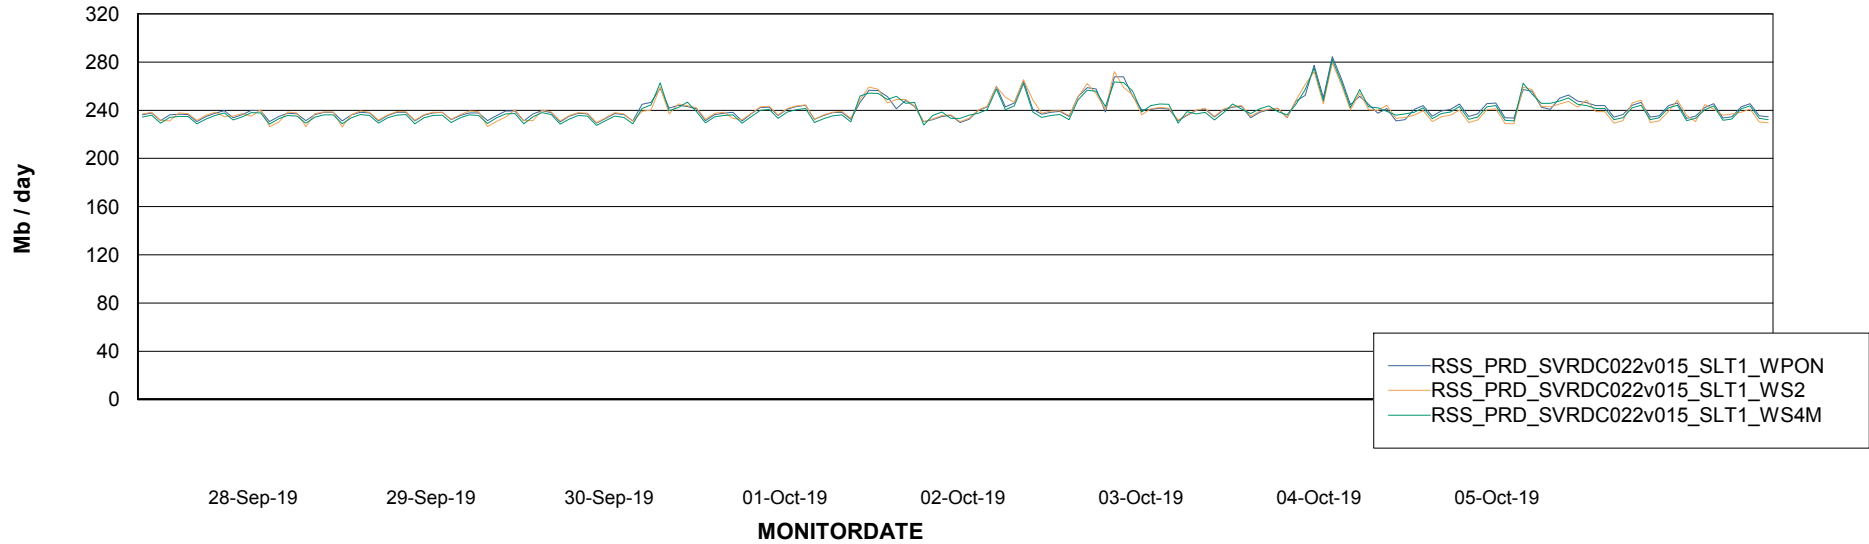

ABSSolute Web Component Services

Avg memory used per ABS Web component