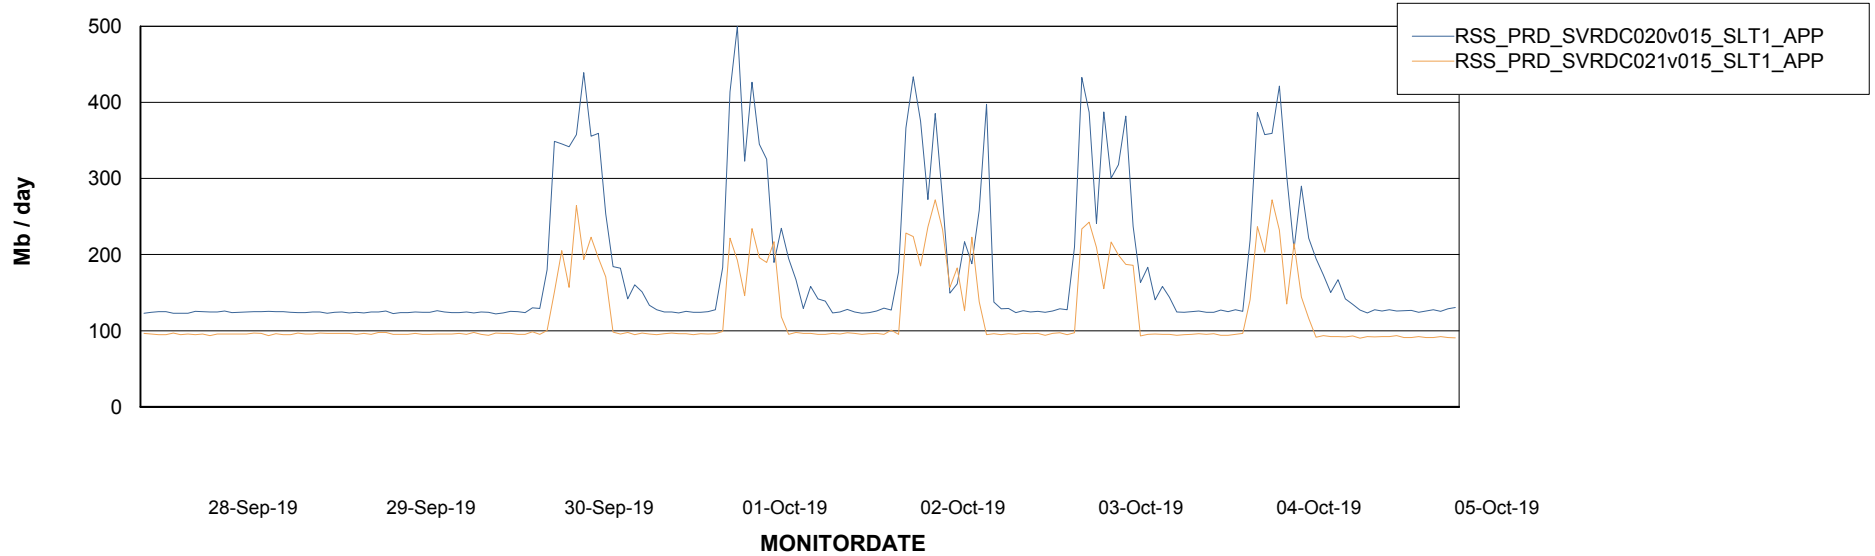

ABSSolute Application Server Services

Avg memory used per ABS Server Service