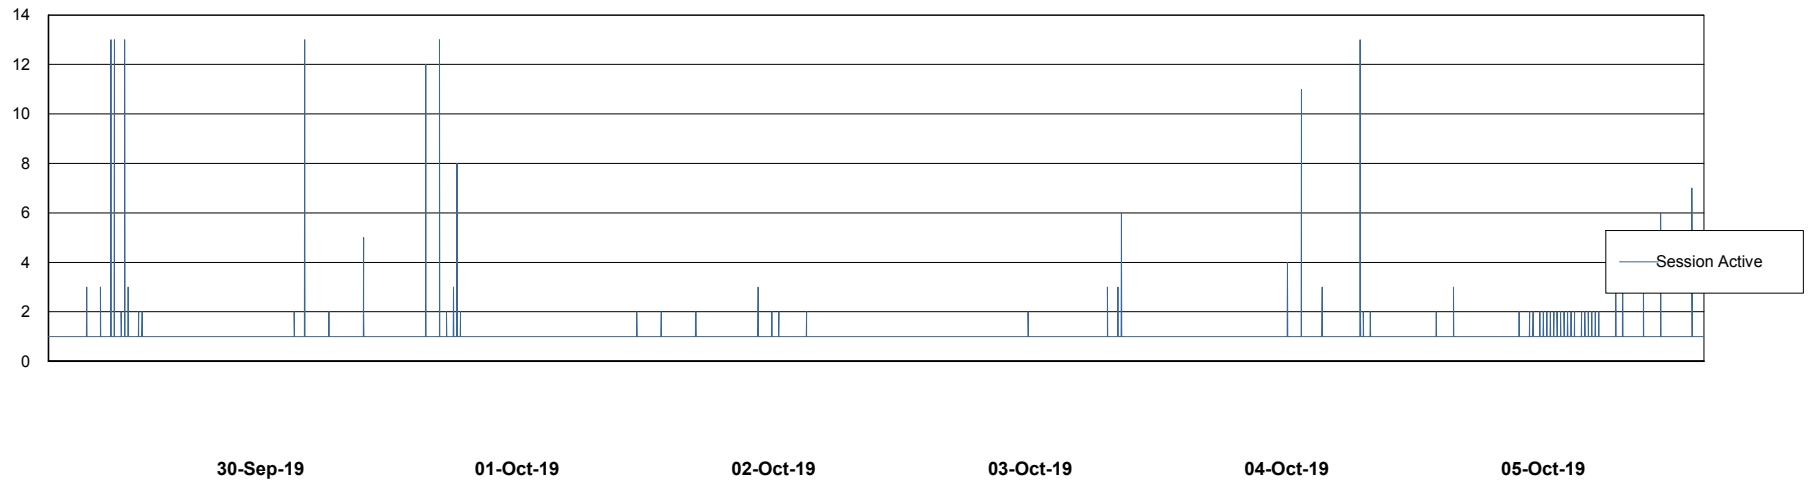

Weekly SLA Customer Report

Customer PCO Production
Database ID 44

Database Performance PCODB_Production

Weekly SLA Customer Report

Customer PCO Production
Database ID 44

Database Performance PCODB_Standby

Weekly SLA Customer Report