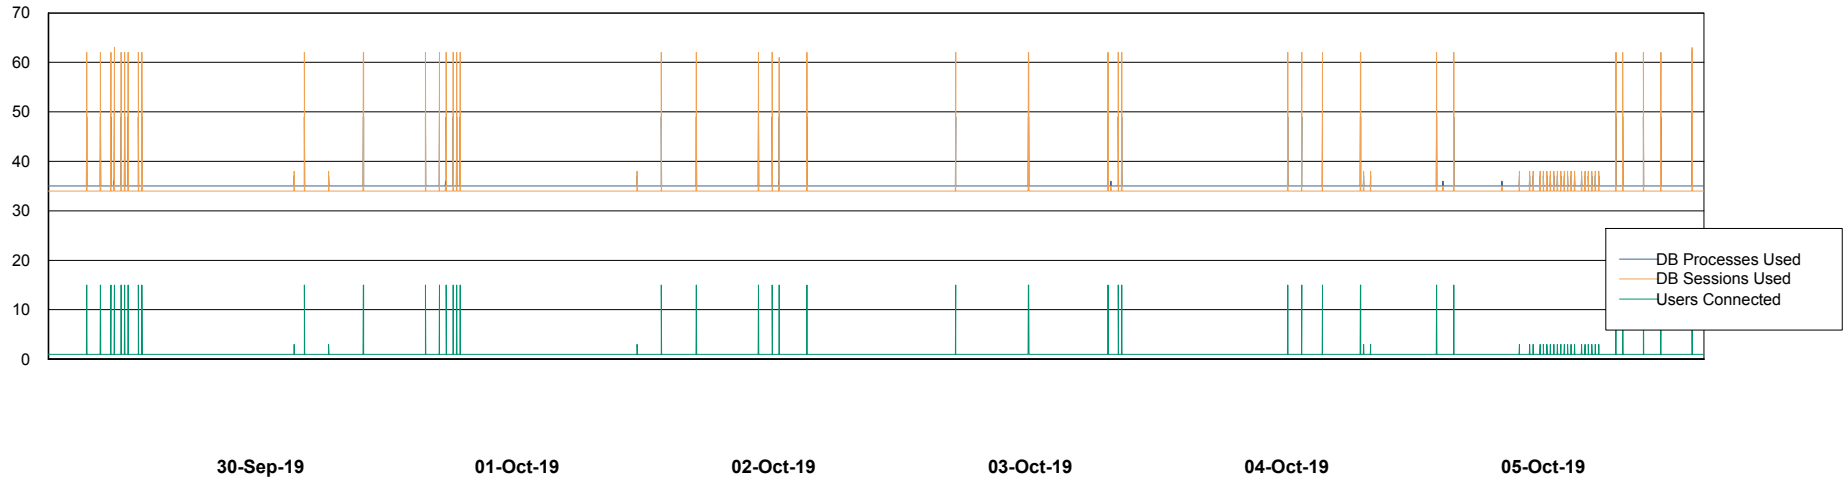

Weekly SLA Customer Report

Customer PCO Production
Database ID 44

Database Performance PCODB_Production

Weekly SLA Customer Report

Customer PCO Production
Database ID 44

Database Performance PCODB_Standby

Weekly SLA Customer Report