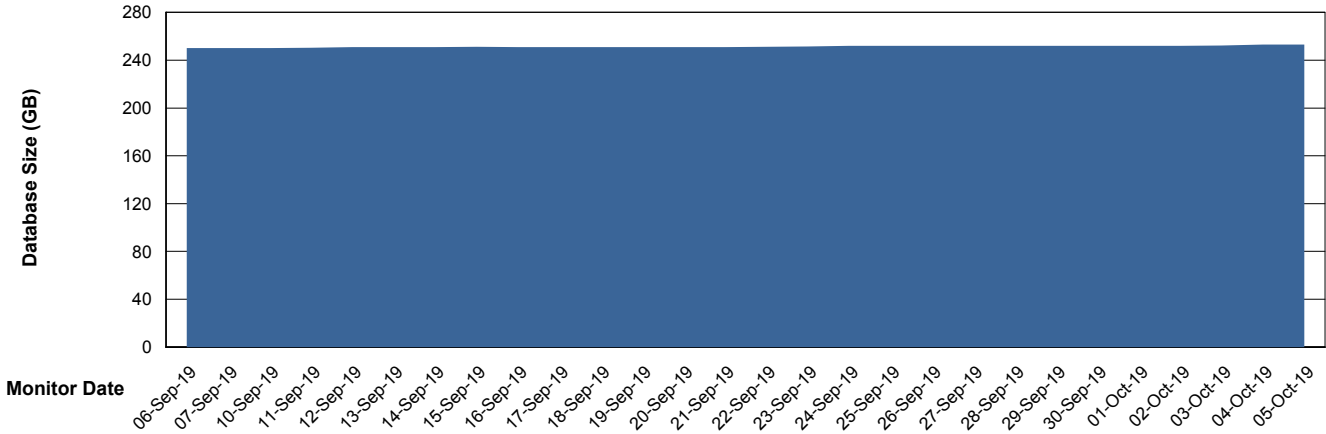

DATABASE SIZE PCODB_Production

Database growth over last month

Database Tablespace PCODB_Production

Date	Tablespace Name	Filesize (Gb)	Usedsize (Gb)	Percentage free
05-Oct-19	ABSDATA	150	91	39
	INDX	200	129	36
04-Oct-19	ABSDATA	150	91	39
	INDX	200	129	36
03-Oct-19	ABSDATA	150	90	40
	INDX	200	129	36
02-Oct-19	ABSDATA	150	90	40
	INDX	200	129	36
01-Oct-19	ABSDATA	150	90	40
	INDX	200	129	36
30-Sep-19	ABSDATA	150	90	40
	INDX	200	129	36
29-Sep-19	ABSDATA	150	90	40
	INDX	200	129	36