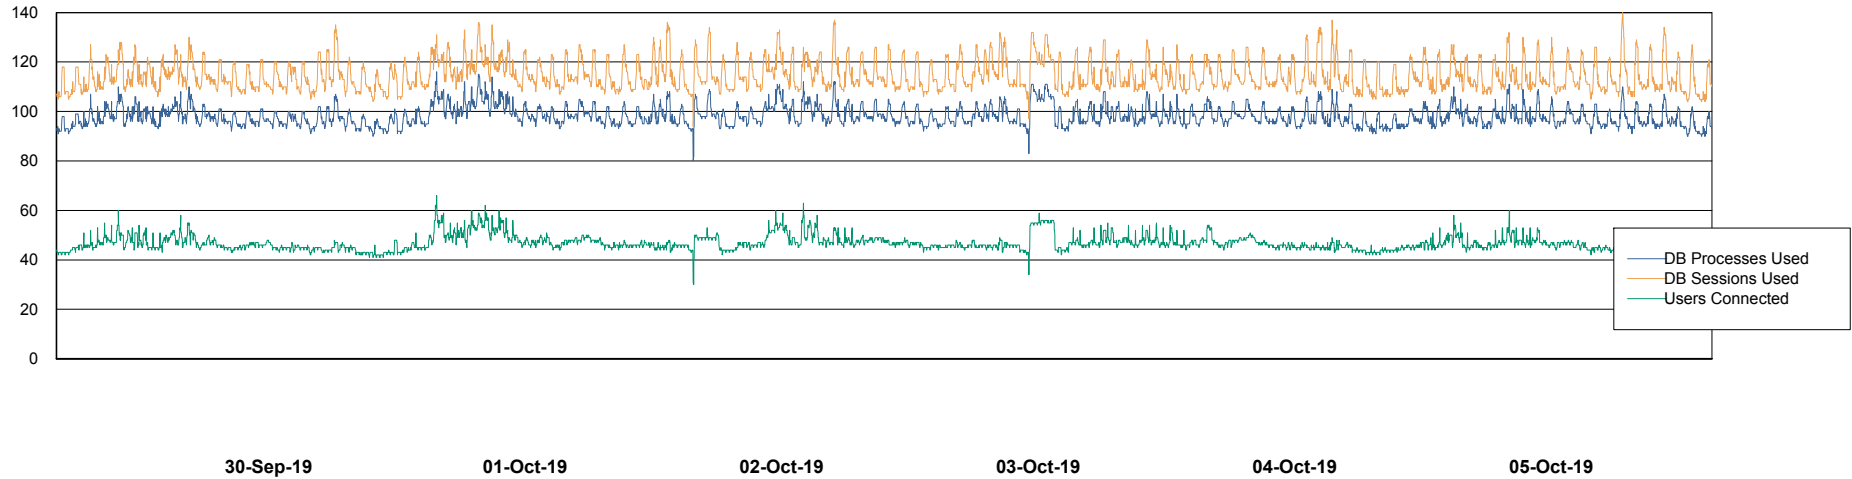

Database Performance PCODB_Production