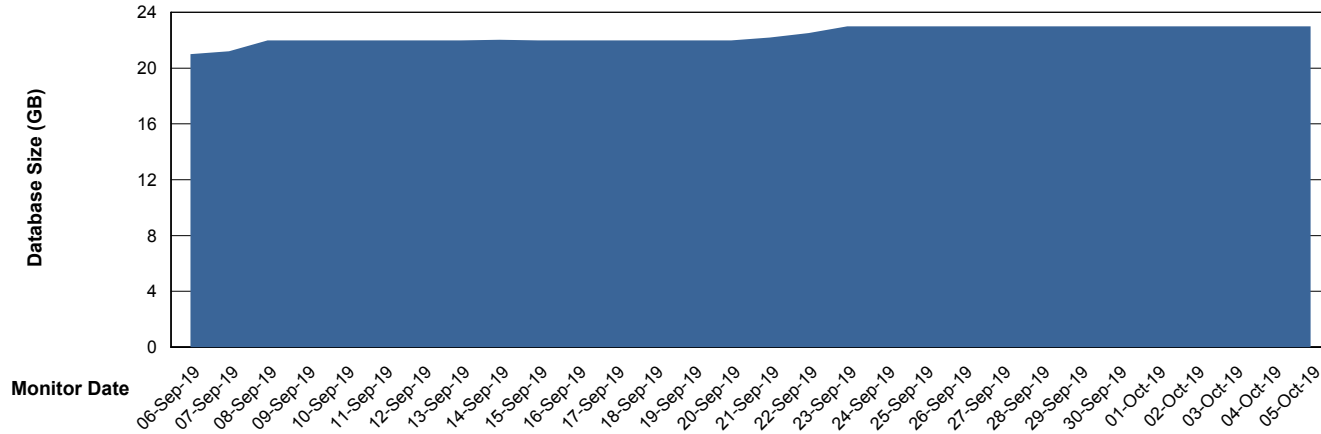

DATABASE SIZE LSS_ABSEE_DB_LIODA5

Database growth over last month

Weekly SLA Customer Report

Customer LSS_Prod (NO SLA)
Database ID 96

DATABASE SIZE LSS_ABSEE2_DB_LIODA5

Database growth over last month

DATABASE SIZE LSS_ABSME_DB_LIODA4