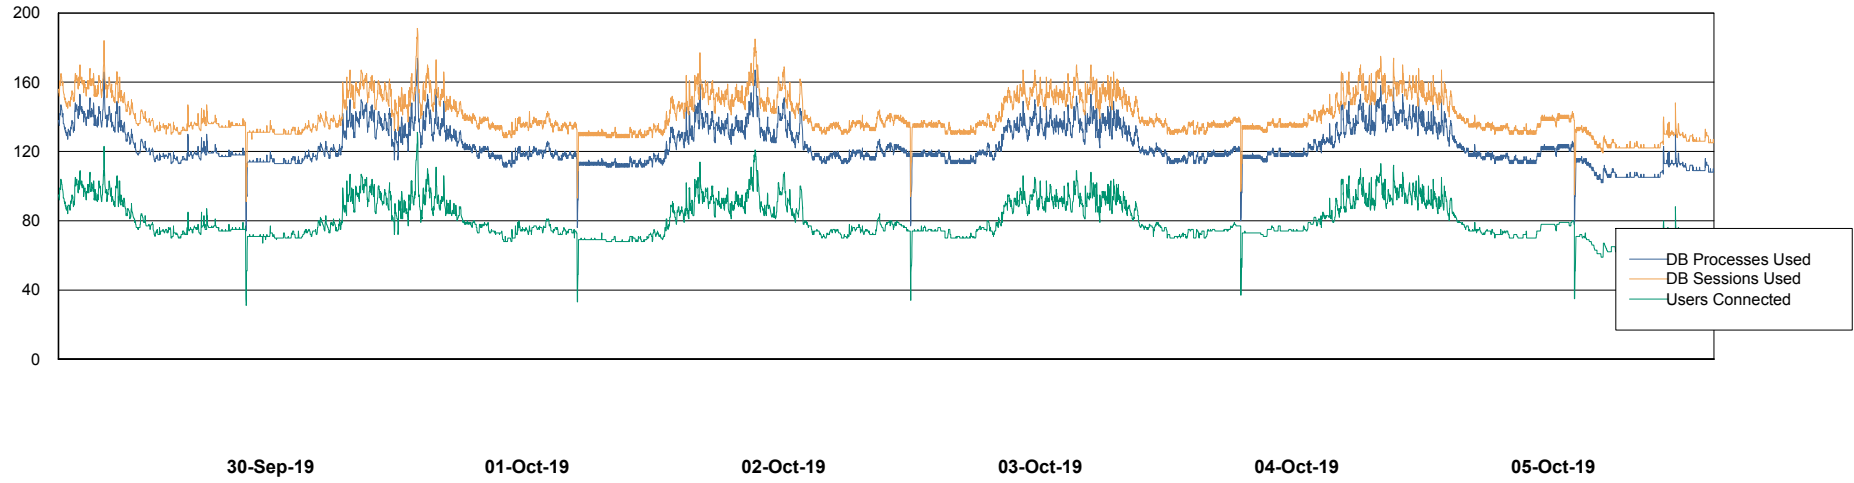

Weekly SLA Customer Report

Customer LSS_Prod (NO SLA)
Database ID 96

Database Performance LSS_ABSCH3_DB_LIODA3

Weekly SLA Customer Report

Customer LSS_Prod (NO SLA)
Database ID 96

Database Performance LSS_ABSEE_DB_LIODA5