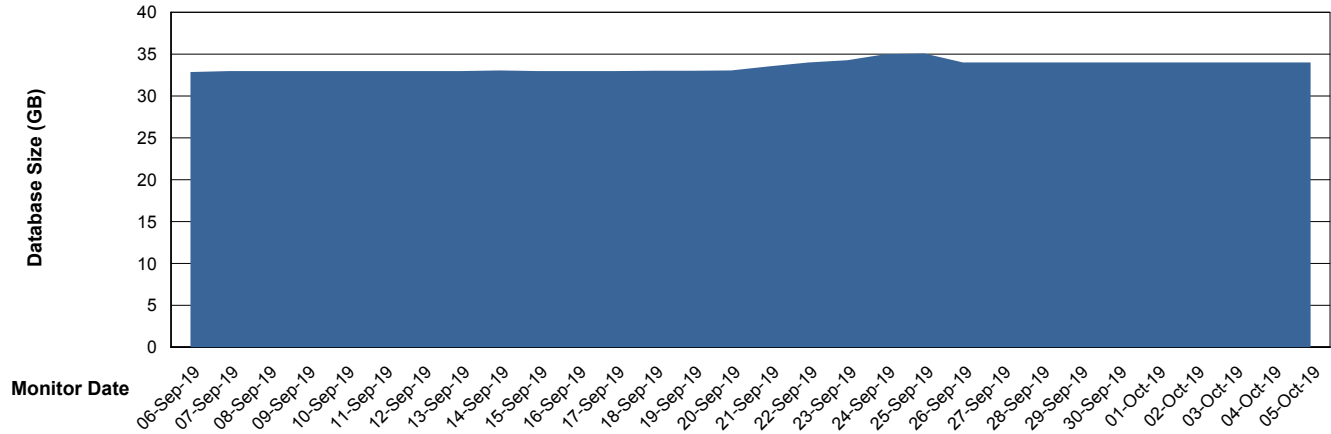

DATABASE SIZE LSS_ABSCH_DB_LIODA3

Database growth over last month