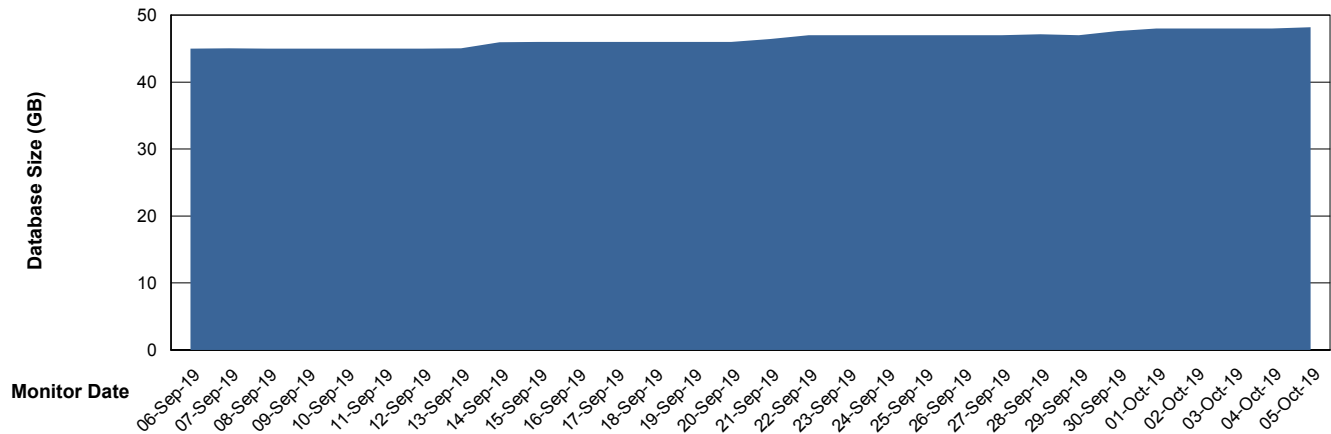

DATABASE SIZE LSS_ABSCH2_DB_LIODA3

Database growth over last month