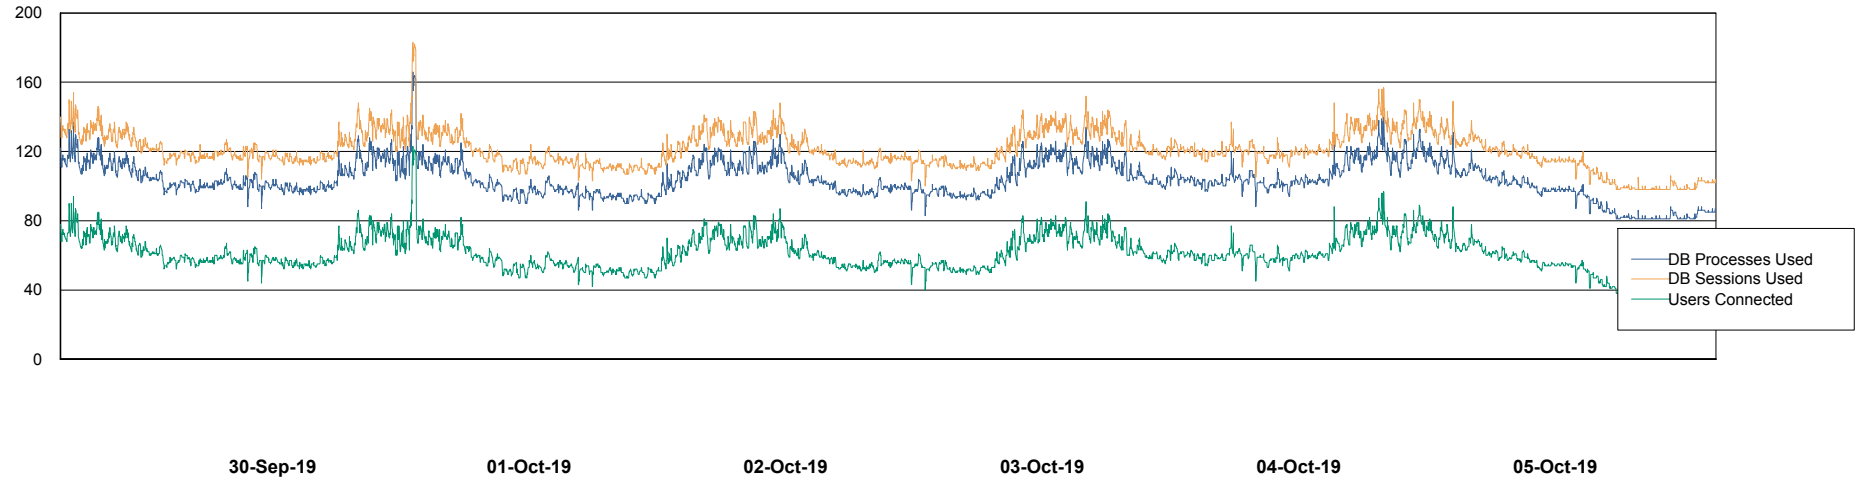

Weekly SLA Customer Report

Customer LSS_Prod (NO SLA)
Database ID 96

Database Performance LSS_ABSEE2_DB_LIODA5

Weekly SLA Customer Report

Customer LSS_Prod (NO SLA)
Database ID 96

Database Performance LSS_ABSME_DB_LIODA4