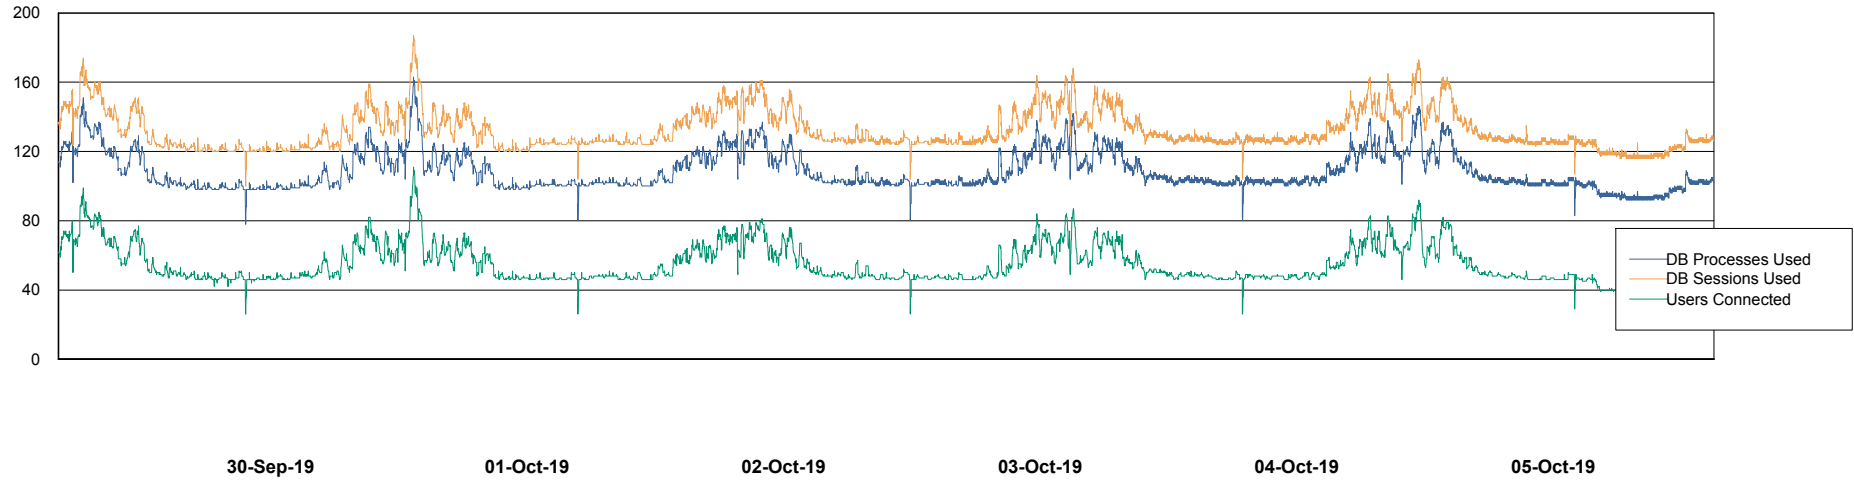

Database Performance LSS_ABSCH3_DB_LIODA3