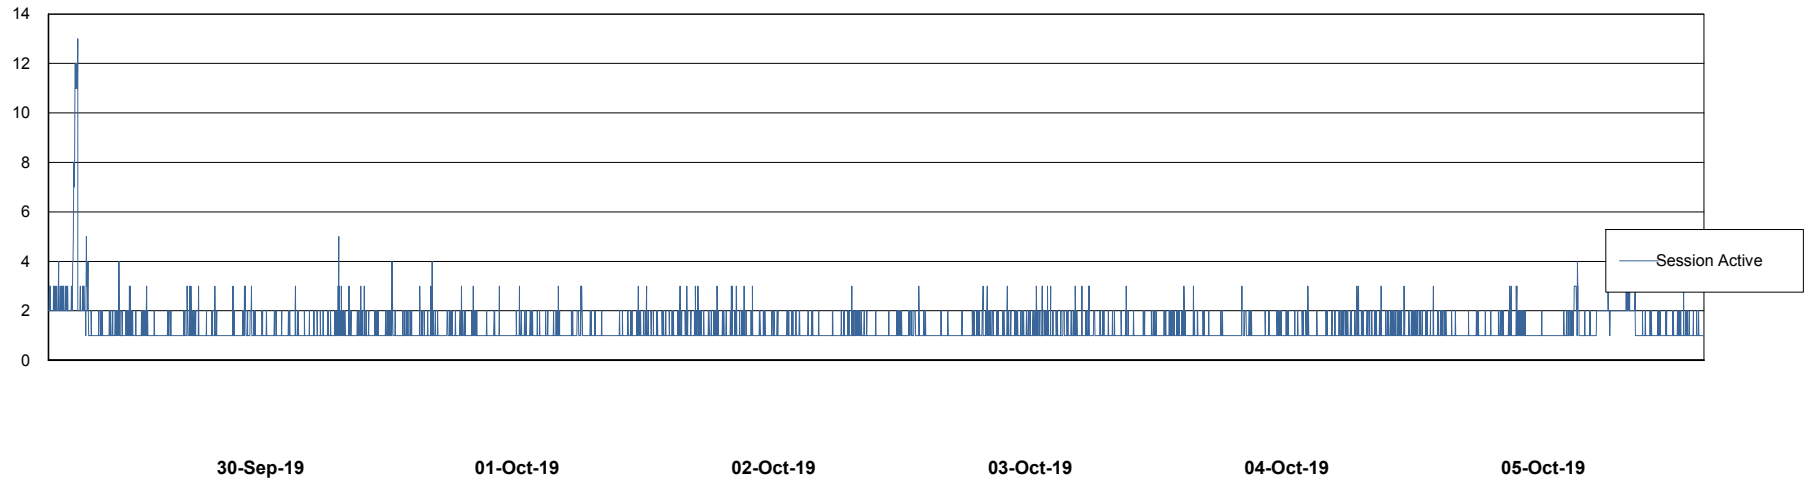

Database Performance LSS_ABSME2_DB_LIODA4