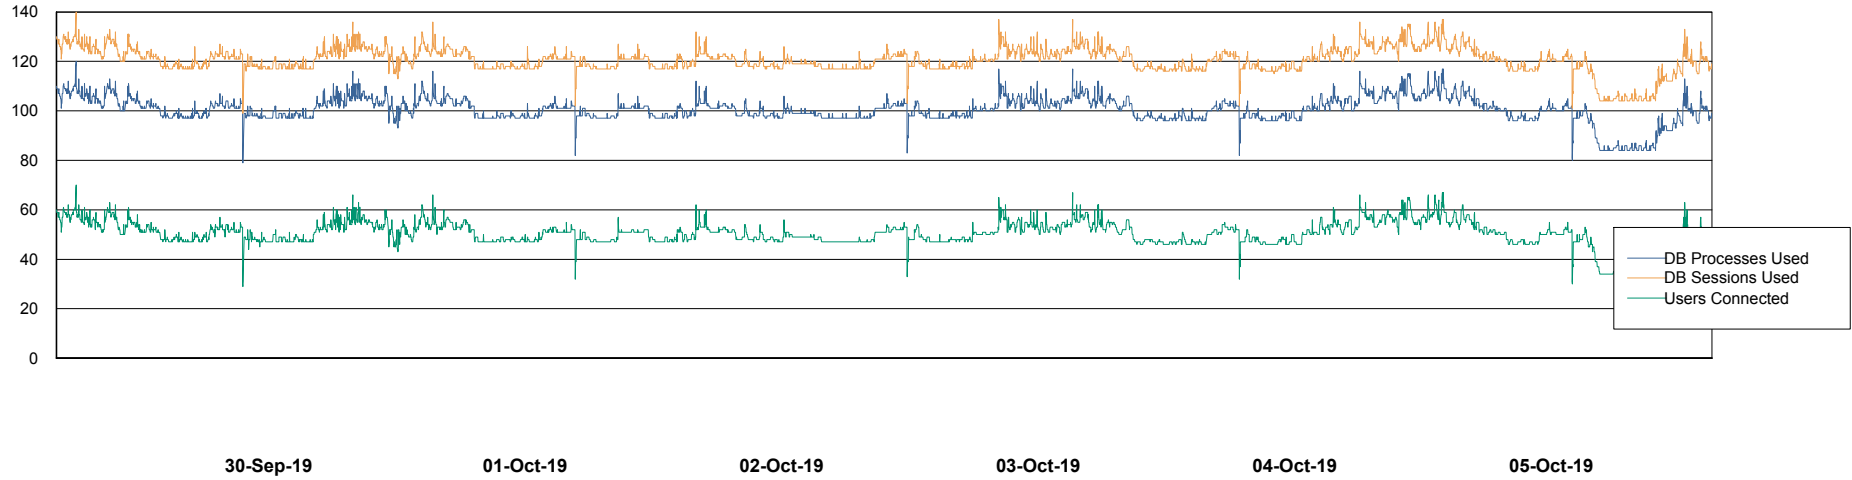

Weekly SLA Customer Report

Customer LSS_Prod (NO SLA)
Database ID 96

Database Performance LSS_ABSCH_DB_LIODA3

Weekly SLA Customer Report

Customer LSS_Prod (NO SLA)
Database ID 96

Database Performance LSS_ABSCH2_DB_LIODA3