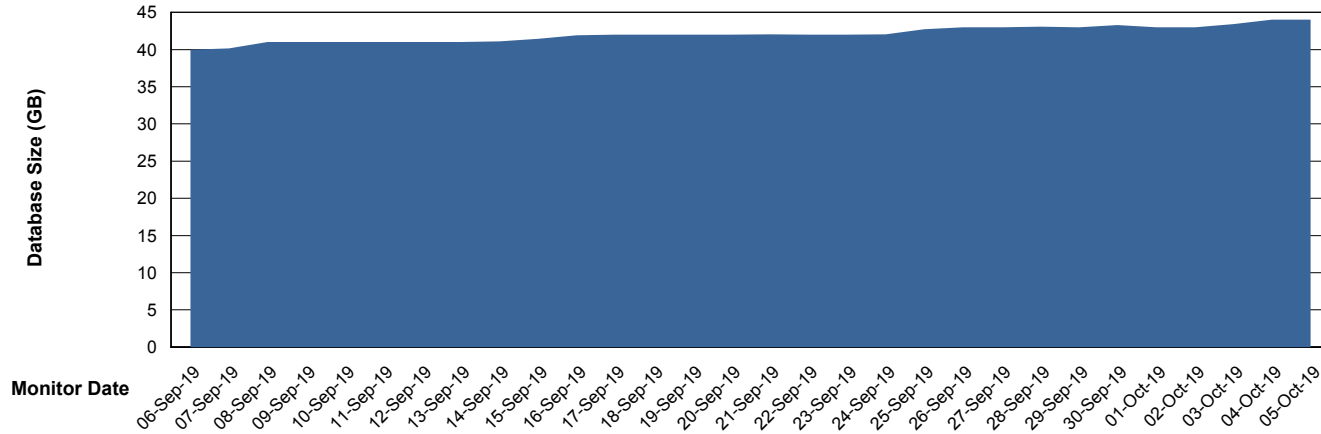

Database growth over last month

Weekly SLA Customer Report

Customer LSS_Prod (NO SLA)
Database ID 96

DATABASE SIZE LSS_ABSME2_DB_LIODA4

Database growth over last month

Weekly SLA Customer Report

Customer LSS_Prod (NO SLA)
 Database ID 96

Database Tablespace LSS_ABSCH_DB_LIODA3

Date	Tablespace Name	Filesize (Gb)	Usedsize (Gb)	Percentage free
05-Oct-19	ABSDATA	70	31	56
	INDX	10	1	90
04-Oct-19	ABSDATA	70	31	56
	INDX	10	1	90
03-Oct-19	ABSDATA	70	31	56
	INDX	10	1	90
02-Oct-19	ABSDATA	70	31	56
	INDX	10	1	90
01-Oct-19	ABSDATA	70	31	56
	INDX	10	1	90
30-Sep-19	ABSDATA	70	31	56
	INDX	10	1	90
29-Sep-19	ABSDATA	70	31	56
	INDX	10	1	90