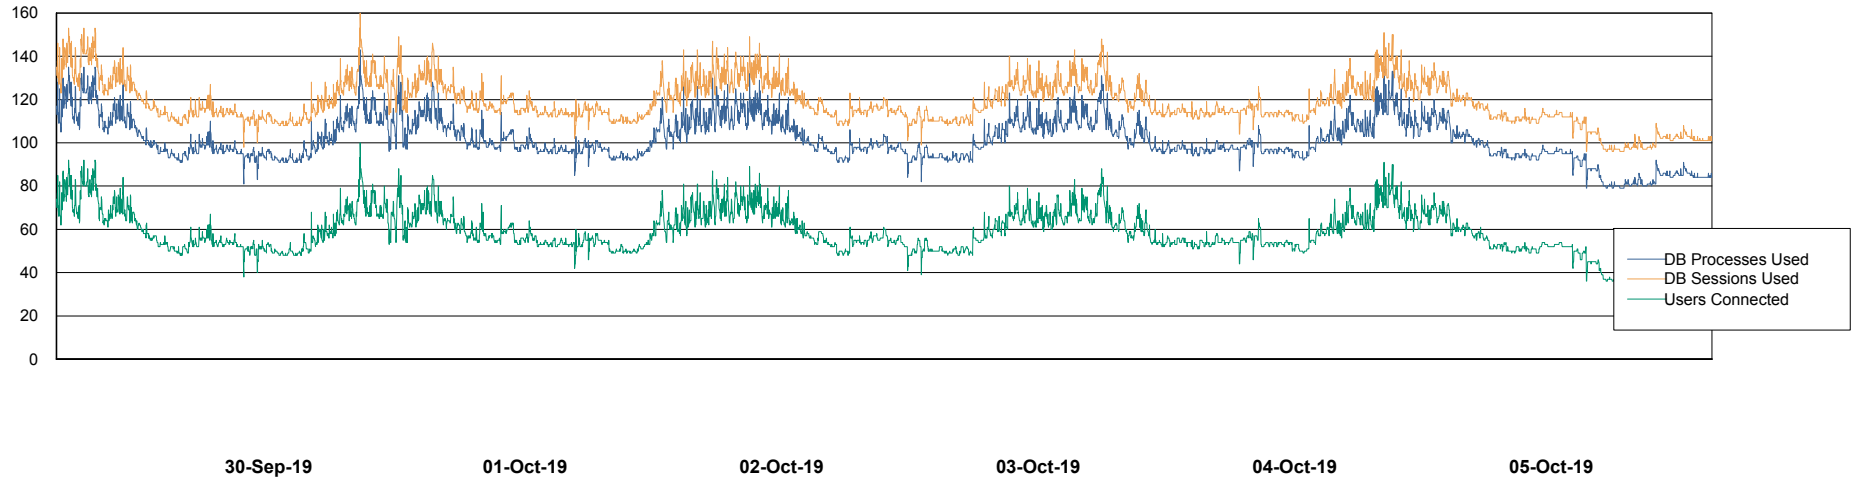

Database Performance LSS_ABSME2_DB_LIODA4