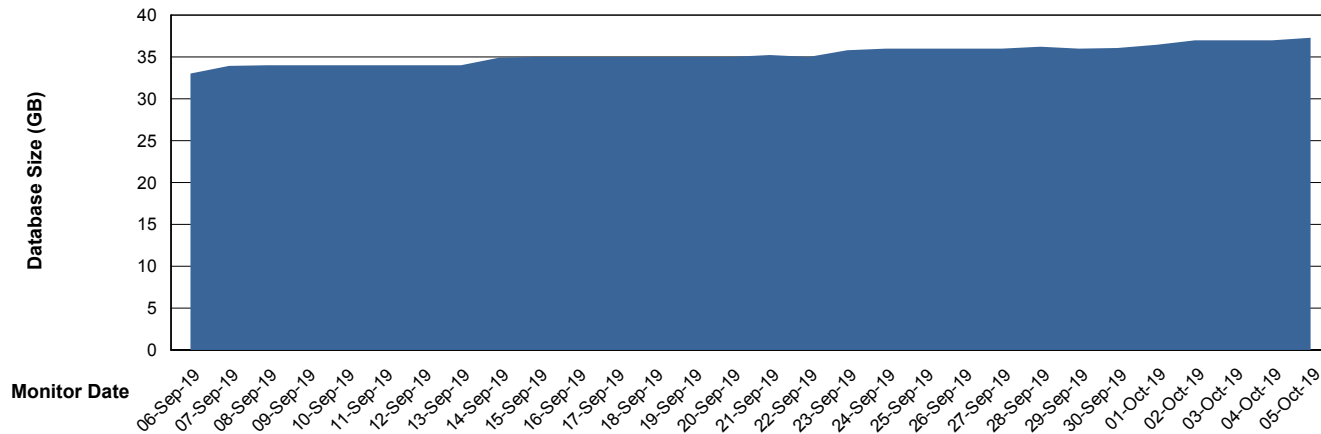

Database growth over last month

DATABASE SIZE LSS_ABSCH2_DB_LIODA3

Database growth over last month

Weekly SLA Customer Report

Customer LSS_Prod (NO SLA)
Database ID 96

DATABASE SIZE LSS_ABSCH3_DB_LIODA3

Database growth over last month

DATABASE SIZE LSS_ABSEE_DB_LIODA5

Database growth over last month

Weekly SLA Customer Report

Customer LSS_Prod (NO SLA)
Database ID 96

DATABASE SIZE LSS_ABSEE2_DB_LIODA5

Database growth over last month

DATABASE SIZE LSS_ABSME_DB_LIODA4