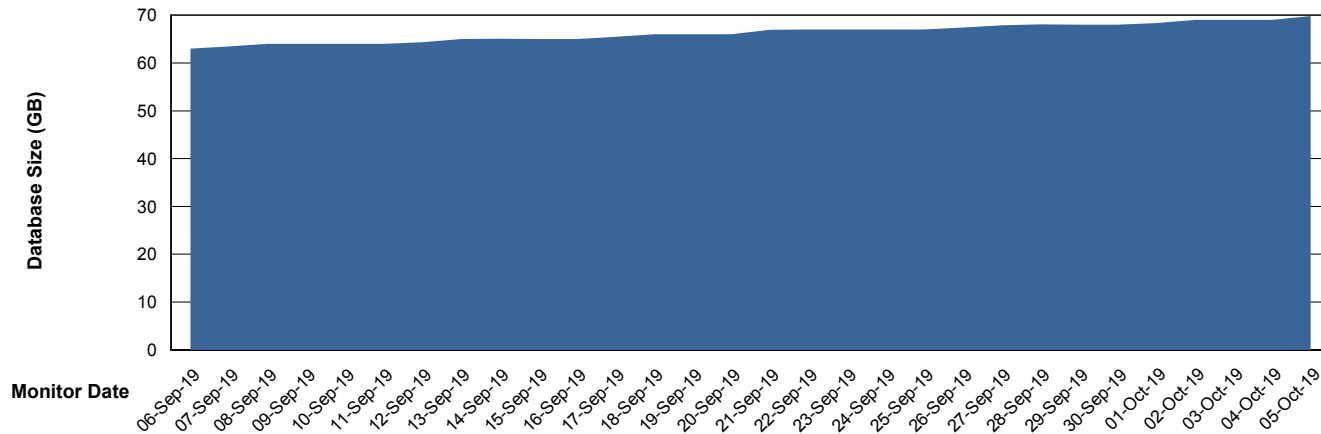

DATABASE SIZE LSS_ABSME_DB_LIODA4

Database growth over last month