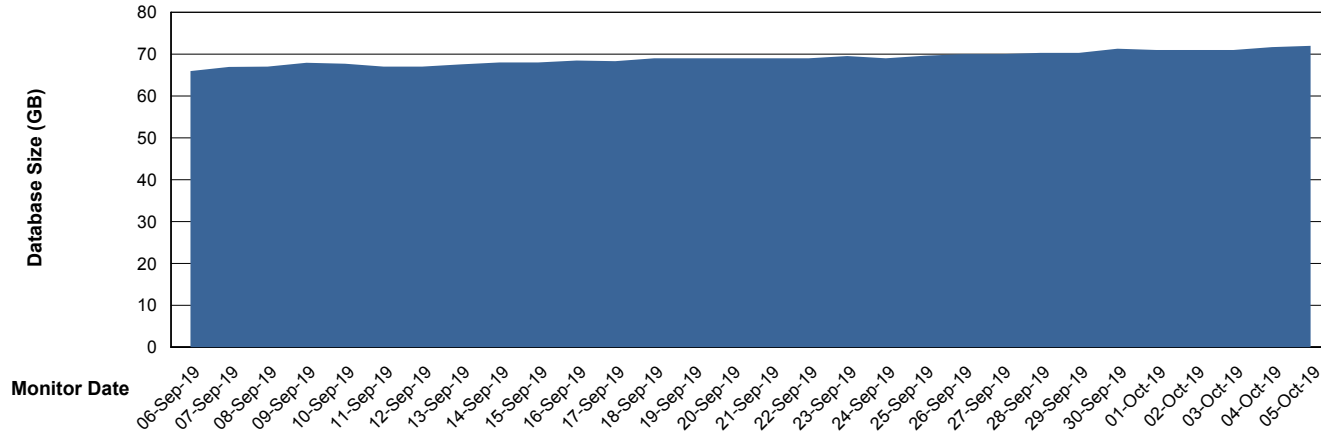

Database growth over last month

DATABASE SIZE LSS_ABSCH2_DB_LIODA3

Database growth over last month

Weekly SLA Customer Report

Customer LSS_Prod (NO SLA)
Database ID 96

DATABASE SIZE LSS_ABSCH3_DB_LIODA3

Database growth over last month

DATABASE SIZE LSS_ABSEE_DB_LIODA5

Database growth over last month

Weekly SLA Customer Report

Customer LSS_Prod (NO SLA)
Database ID 96

DATABASE SIZE LSS_ABSEE2_DB_LIODA5

Database growth over last month

DATABASE SIZE LSS_ABSME_DB_LIODA4