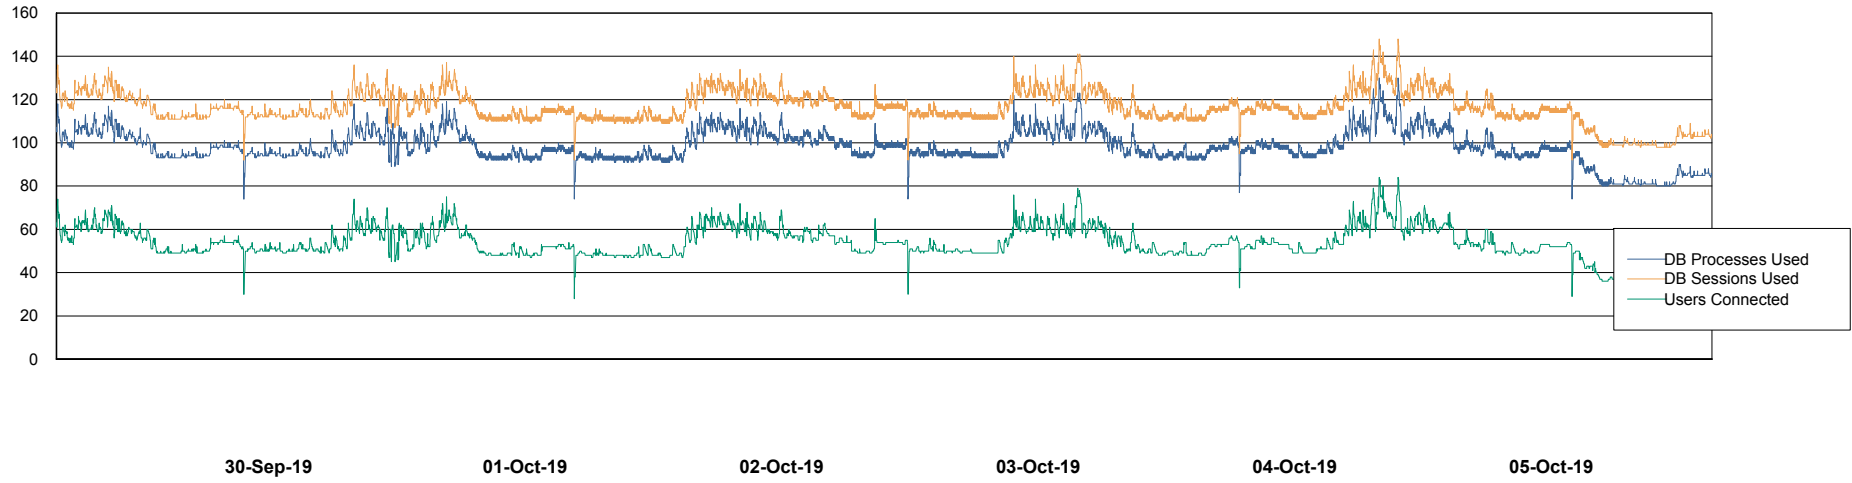

Database Performance LSS_ABSEE2_DB_LIODA5