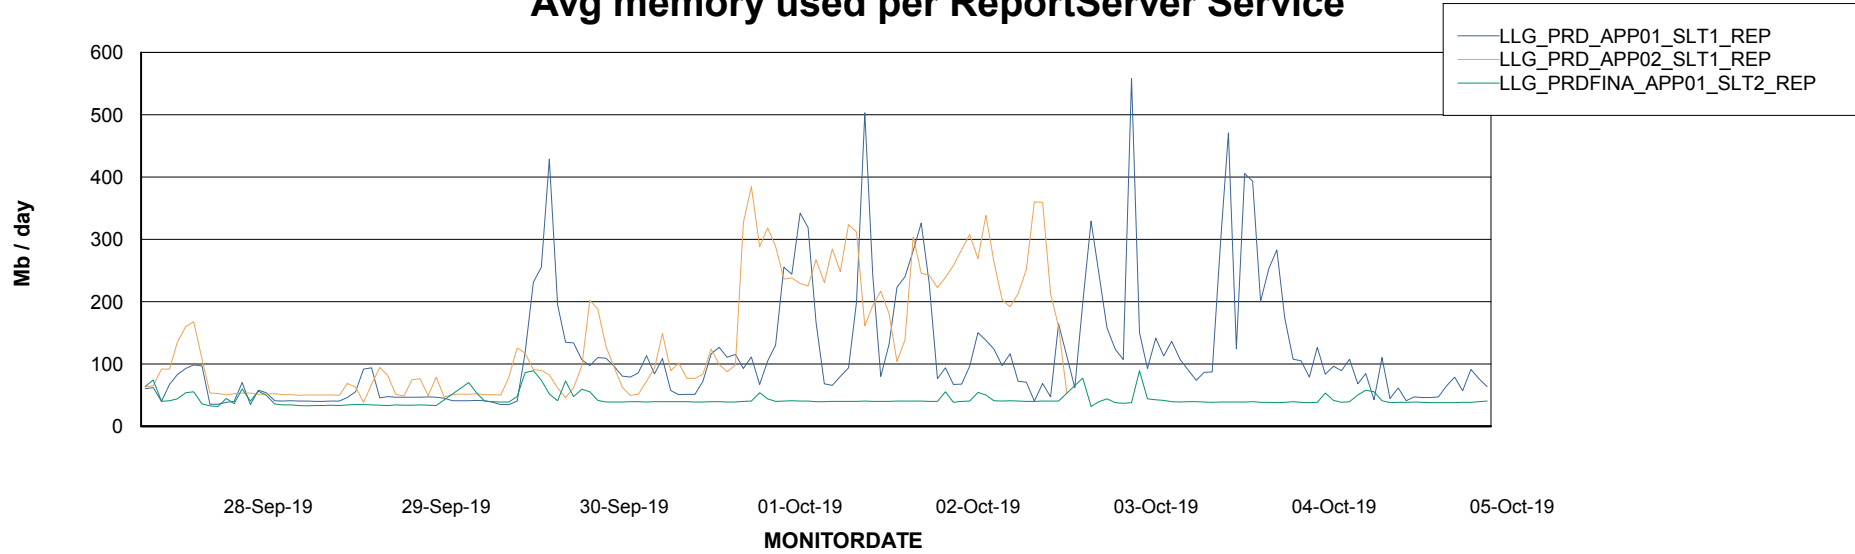

ABSSolute Application Server Services

Avg memory used per ReportServer Service