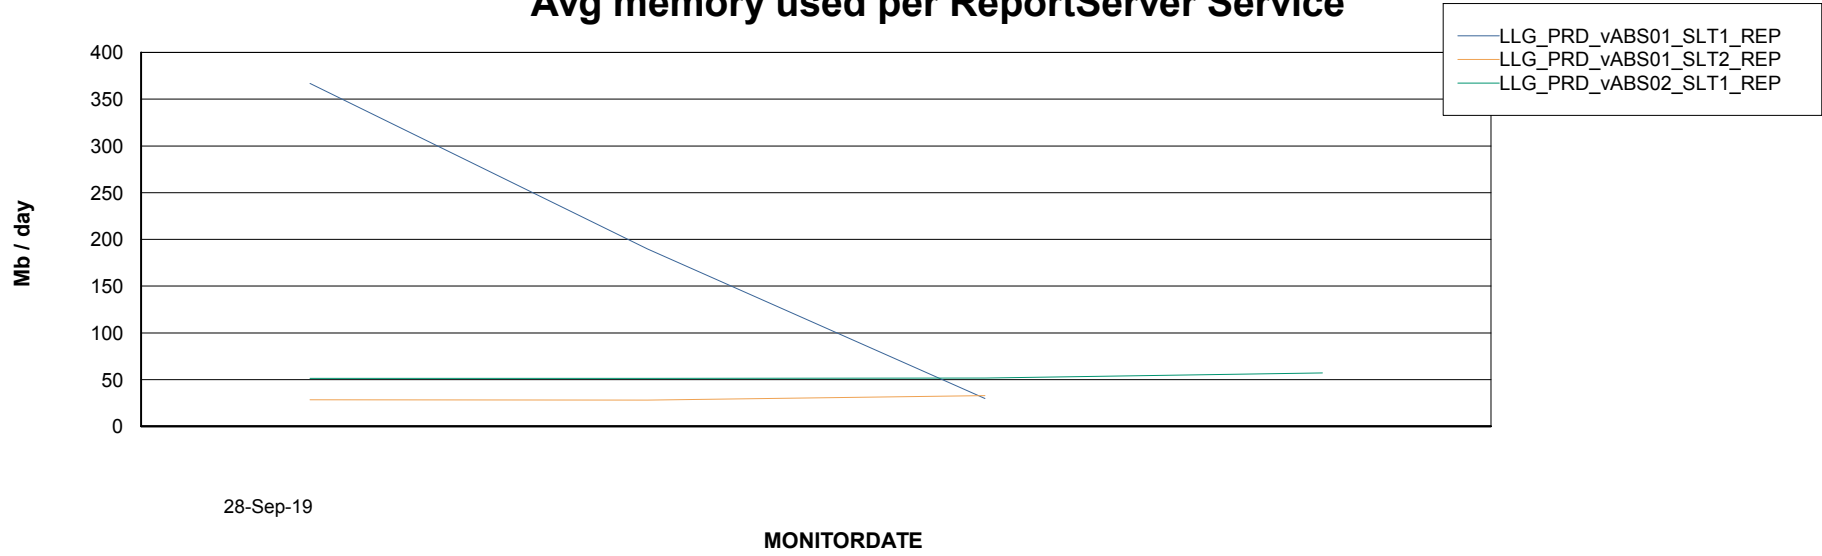

ABSSolute Application ReportServer Services

Avg memory used per ReportServer Service