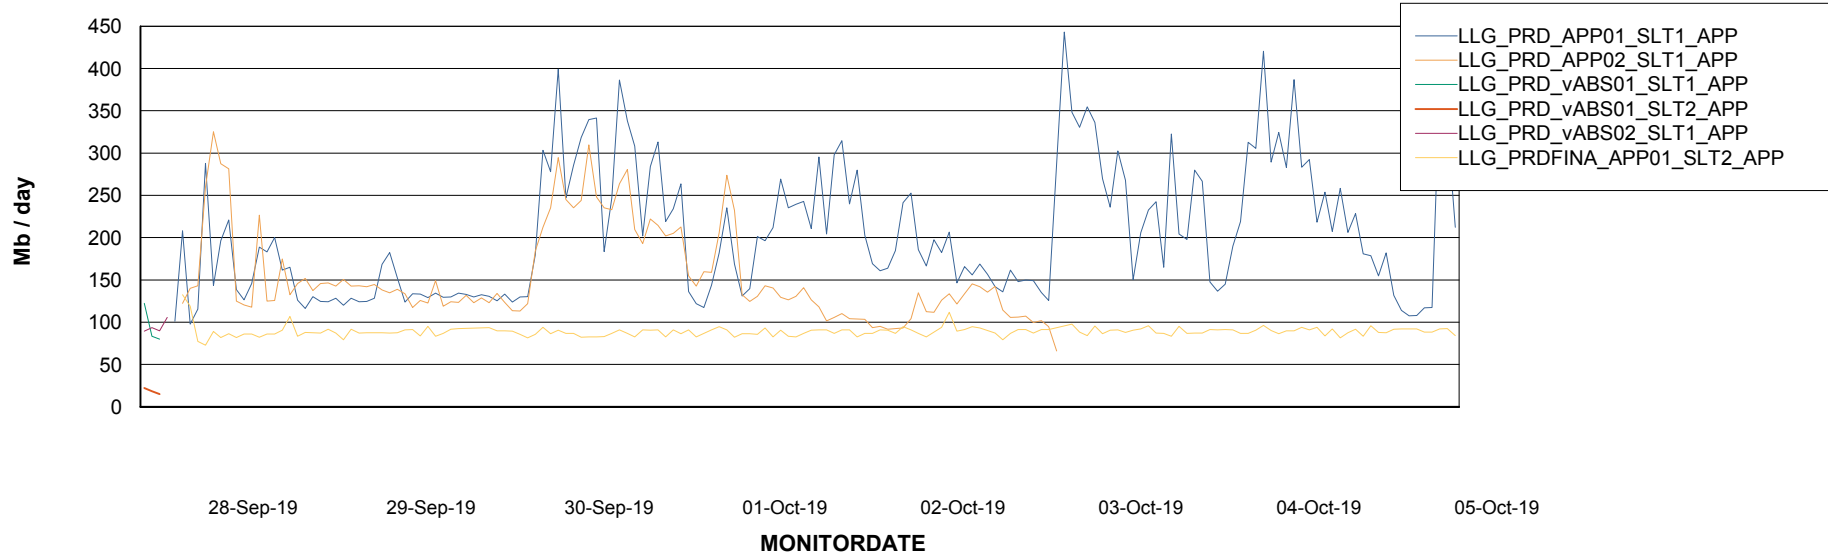

ABSSolute Application Server Services

Avg memory used per ABS Server Service