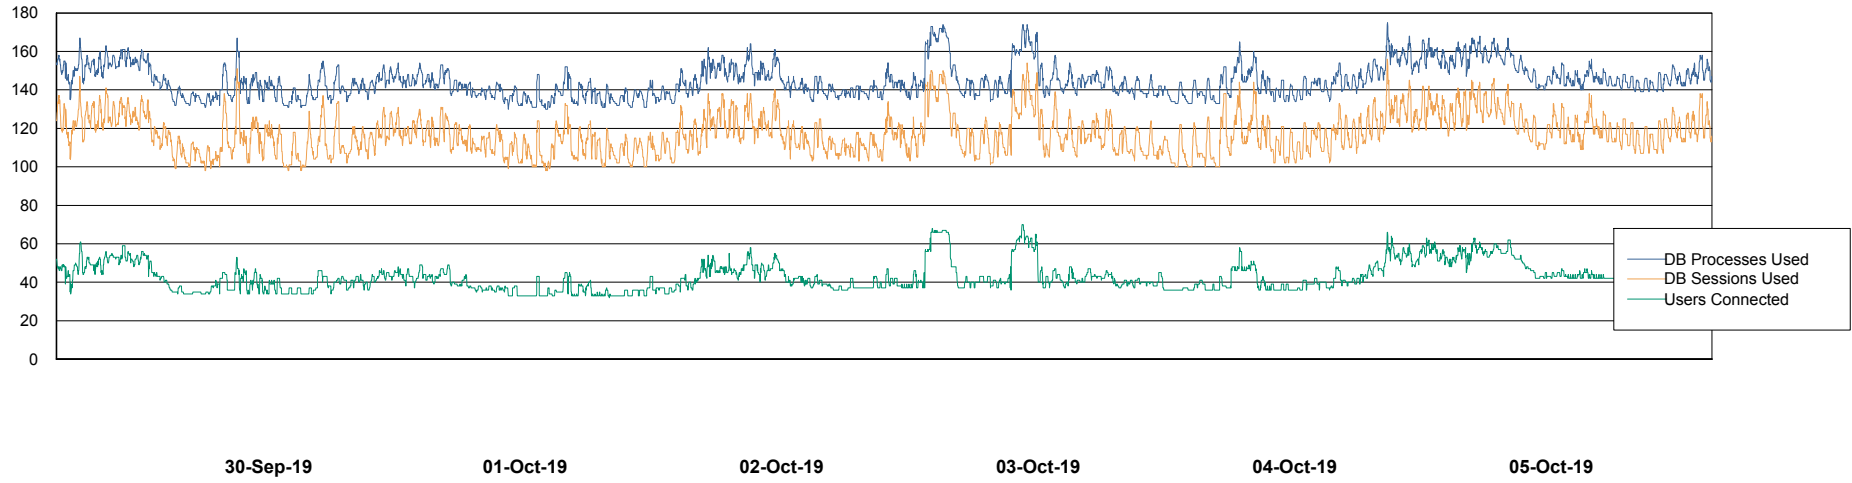

Database Performance LLGDB_Production