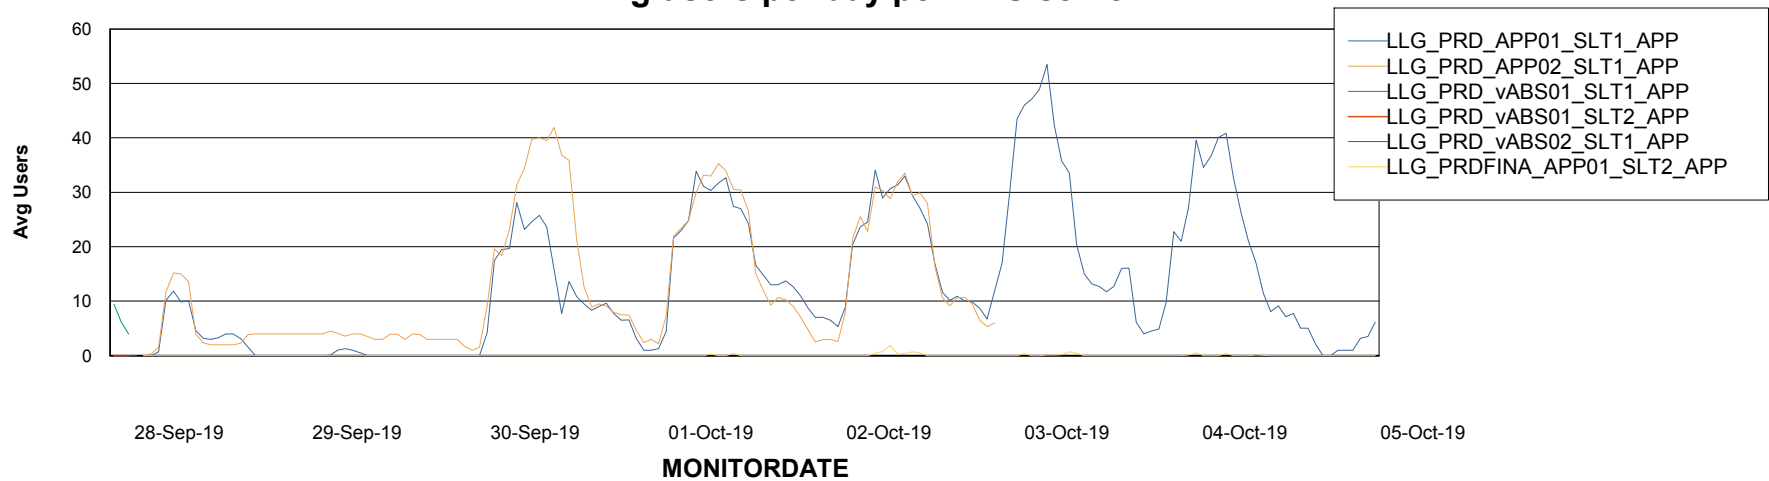

Avg users per day per ABS server