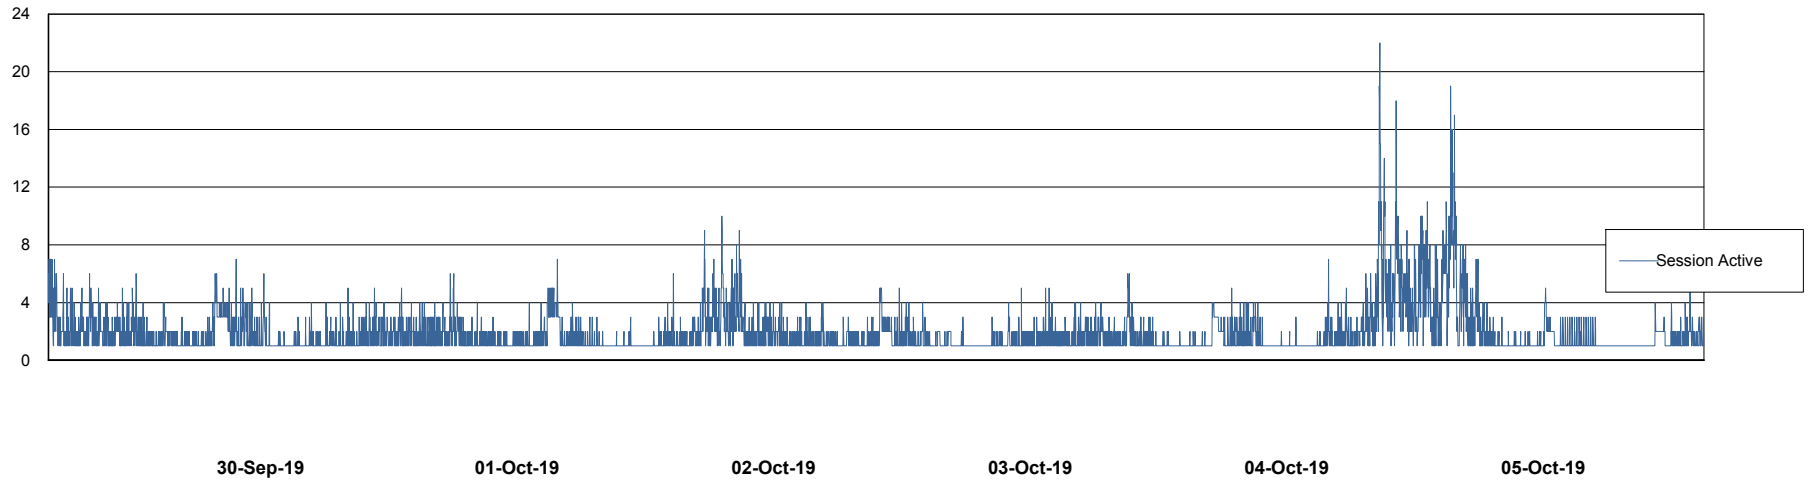

Database Performance LLGDB_Production