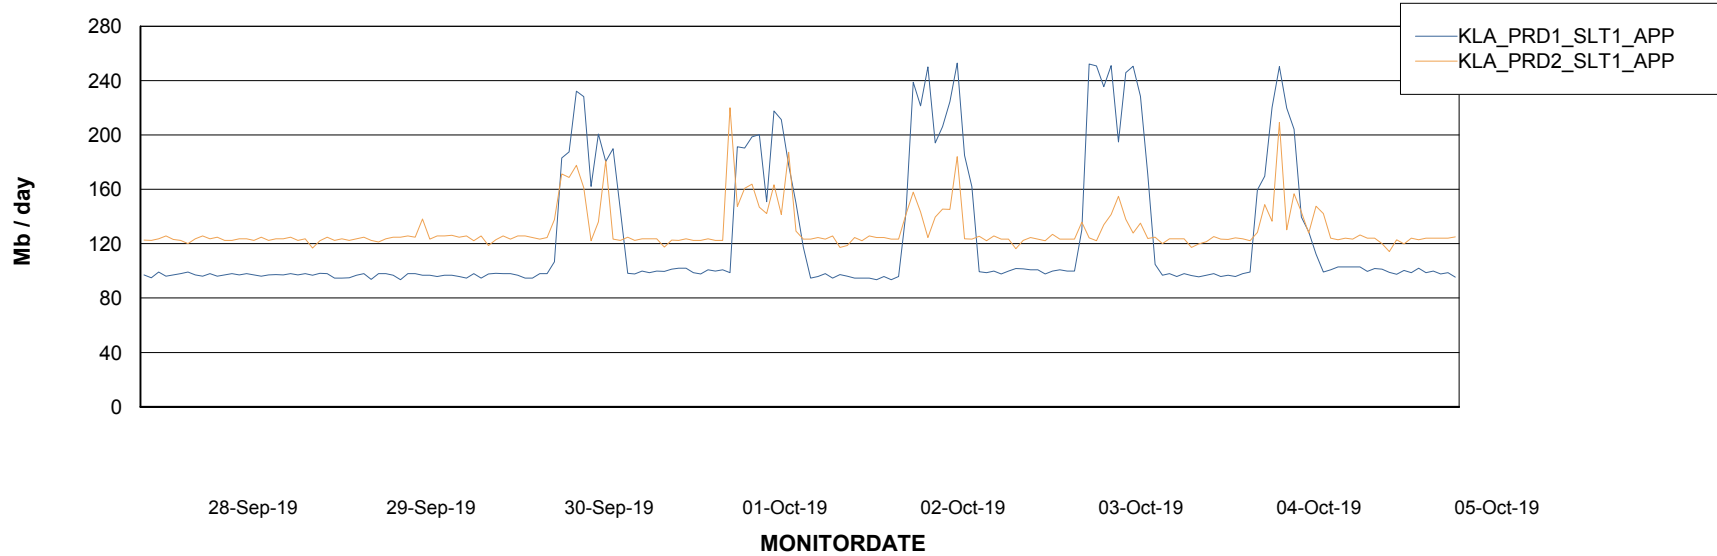

ABSSolute Application Server Services

Avg memory used per ABS Server Service