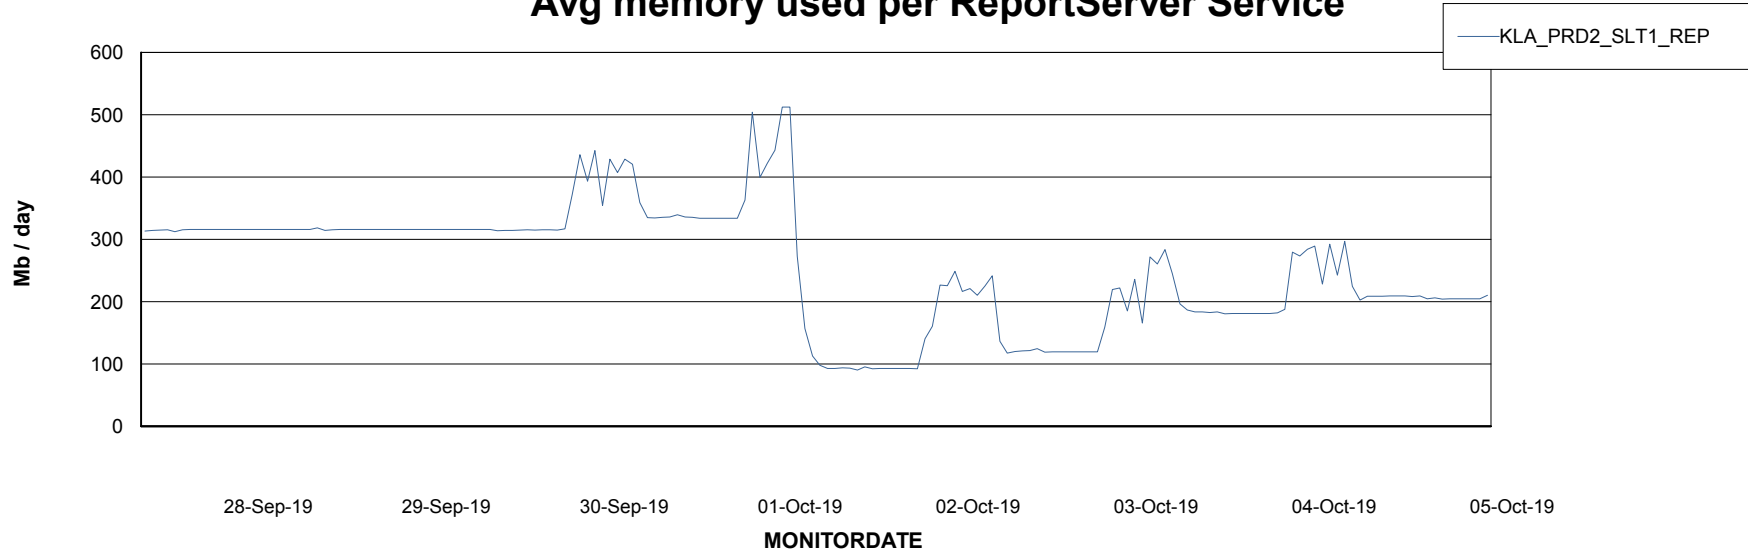

ABSSolute Application ReportServer Services

Avg memory used per ReportServer Service