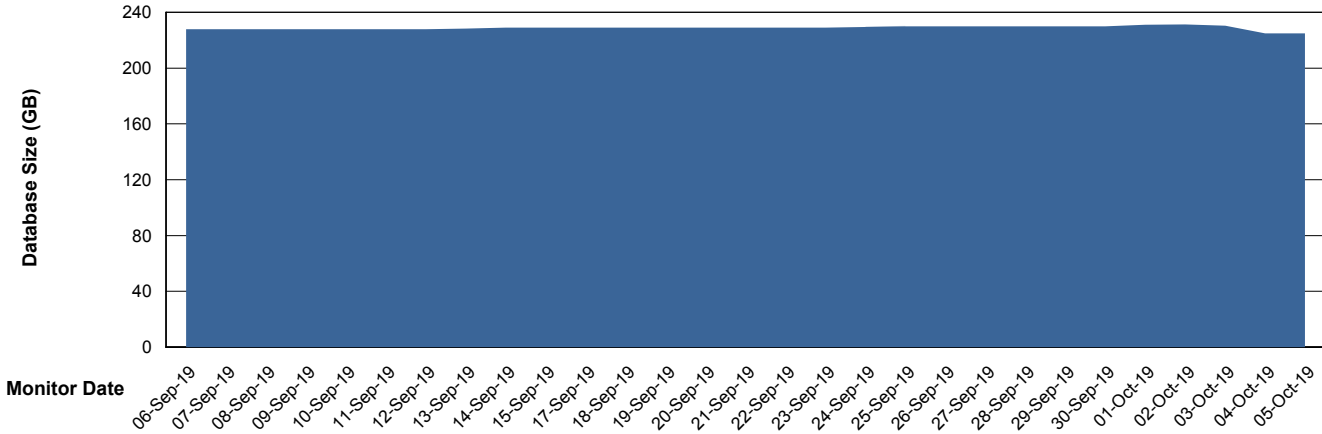

Weekly SLA Customer Report

Customer FIS_Production
Database ID 46

Database Performance FISDB_Production

Weekly SLA Customer Report

Customer FIS_Production
Database ID 46

Database Performance FISDB_Standby

Weekly SLA Customer Report

Customer FIS_Production
 Database ID 46

DATABASE SIZE FISDB_Production

Database growth over last month

Database Tablespace FISDB_Production

Date	Tablespace Name	Filesize (Gb)	Usedsize (Gb)	Percentage free
05-Oct-19	ABSDATA	104	90	13
	INDX	159	136	14
04-Oct-19	ABSDATA	104	90	13
	INDX	159	136	14
03-Oct-19	ABSDATA	106	90	15
	INDX	159	135	15
02-Oct-19	ABSDATA	109	90	17
	INDX	160	135	16
01-Oct-19	ABSDATA	111	91	18
	INDX	160	134	16
30-Sep-19	ABSDATA	111	91	18
	INDX	160	133	17
29-Sep-19	ABSDATA	111	91	18
	INDX	155	133	14