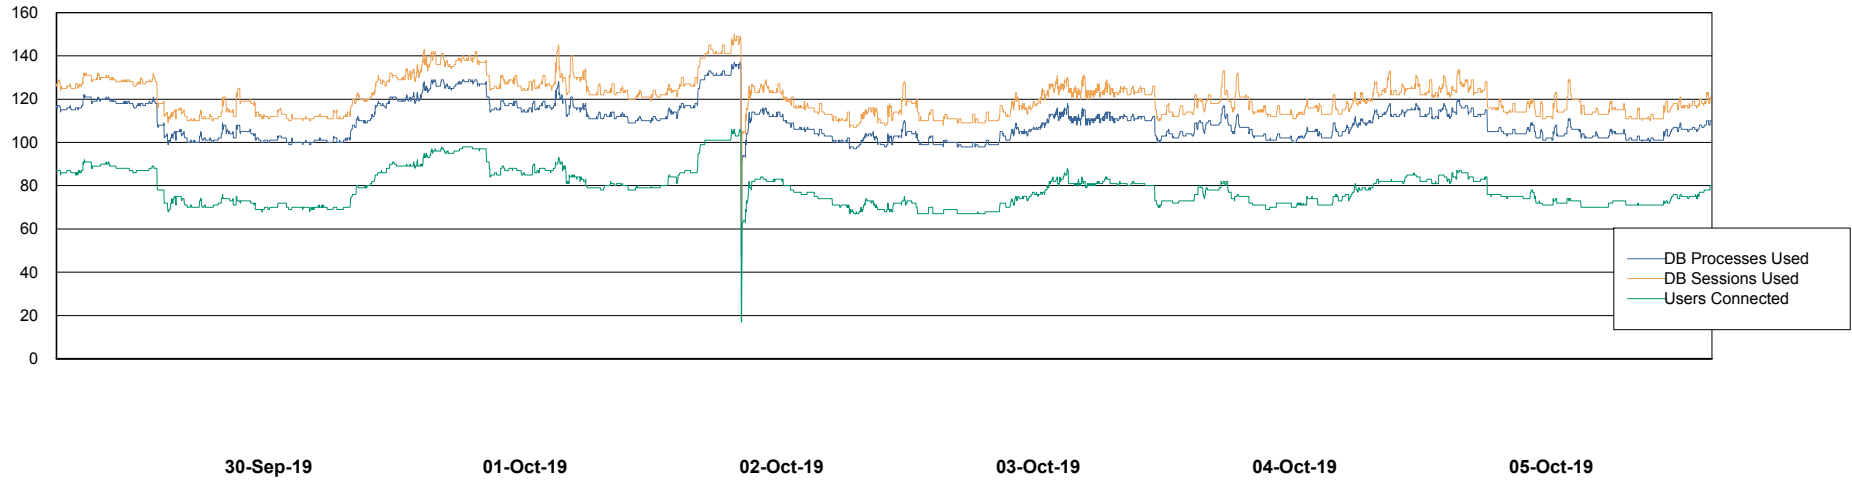

Harddisk Usage FIS_PRD_ORACLE2

	Free disk space on c: (%)	Total disk space on c: (Gb)	Free disk space on l: (%)	Total disk space on l: (Gb)	Free disk space on o: (%)	Total disk space on o: (Gb)
05-Oct-19	67	279	27	279	2	373
04-Oct-19	67	279	28	279	2	373
03-Oct-19	67	279	27	279	2	373
02-Oct-19	67	279	19	279	1	373
01-Oct-19	67	279	17	279	0	373
30-Sep-19	67	279	18	279	1	373
29-Sep-19	67	279	19	279	1	373

Weekly SLA Customer Report

Customer FIS_Production
Database ID 46

Database Performance FISDB_Production

Weekly SLA Customer Report

Customer FIS_Production
Database ID 46

Database Performance FISDB_Standby

Weekly SLA Customer Report