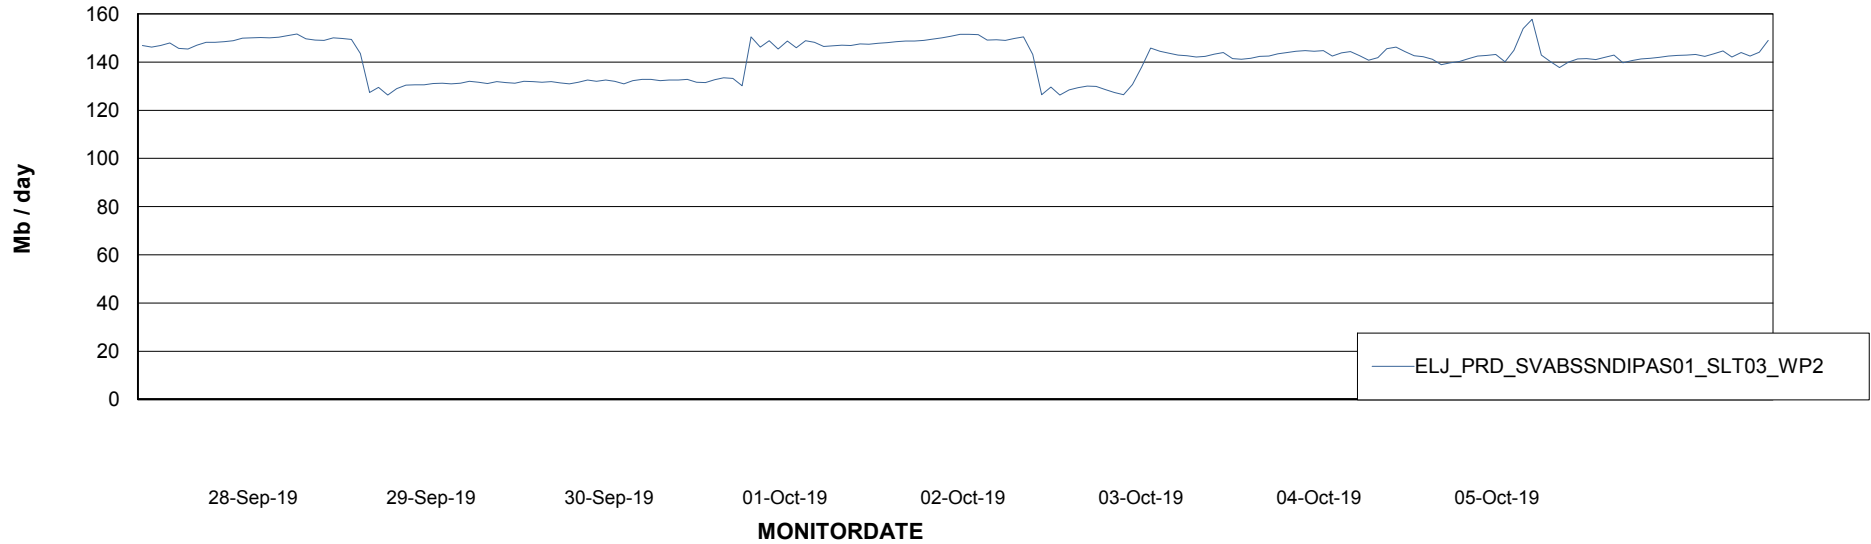

ABSolute Web Component Services

Avg memory used per ABS Web component