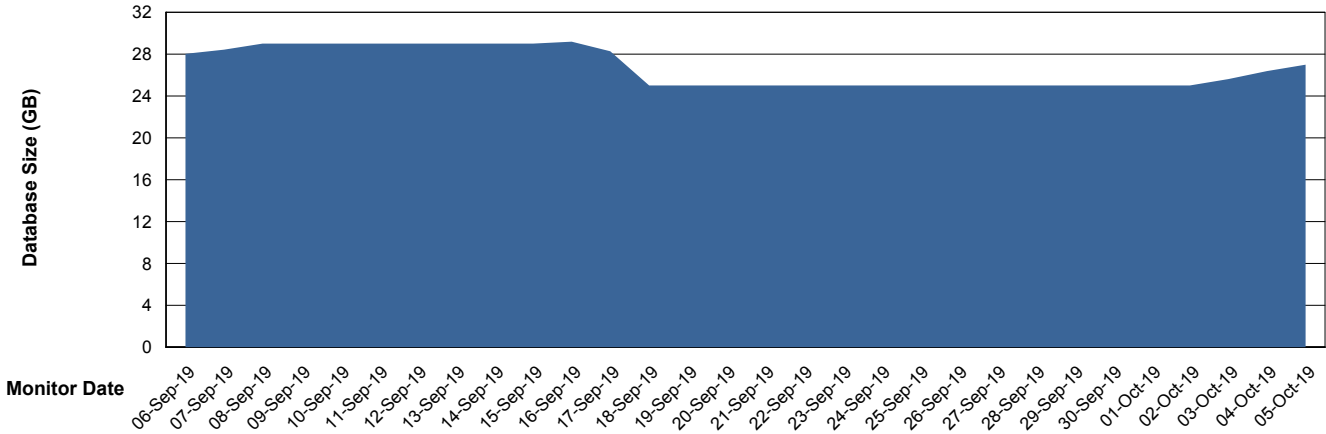

## Database Performance ELJDB\_Standby

# Weekly SLA Customer Report

Customer ELJ Production  
 Database ID 72

**DATABASE SIZE** ELJDB\_Production

**Database growth over last month**

**Database Tablespace** ELJDB\_Production

Date	Tablespace Name	Filesize (Gb)	Usedsize (Gb)	Percentage free
05-Oct-19	ABSDATA	29	23	21
	INDX	4	1	75
04-Oct-19	ABSDATA	29	22	24
	INDX	4	1	75
03-Oct-19	ABSDATA	29	22	24
	INDX	4	1	75
02-Oct-19	ABSDATA	29	21	28
	INDX	4	1	75
01-Oct-19	ABSDATA	29	21	28
	INDX	4	1	75
30-Sep-19	ABSDATA	29	21	28
	INDX	4	1	75
29-Sep-19	ABSDATA	29	21	28
	INDX	4	1	75