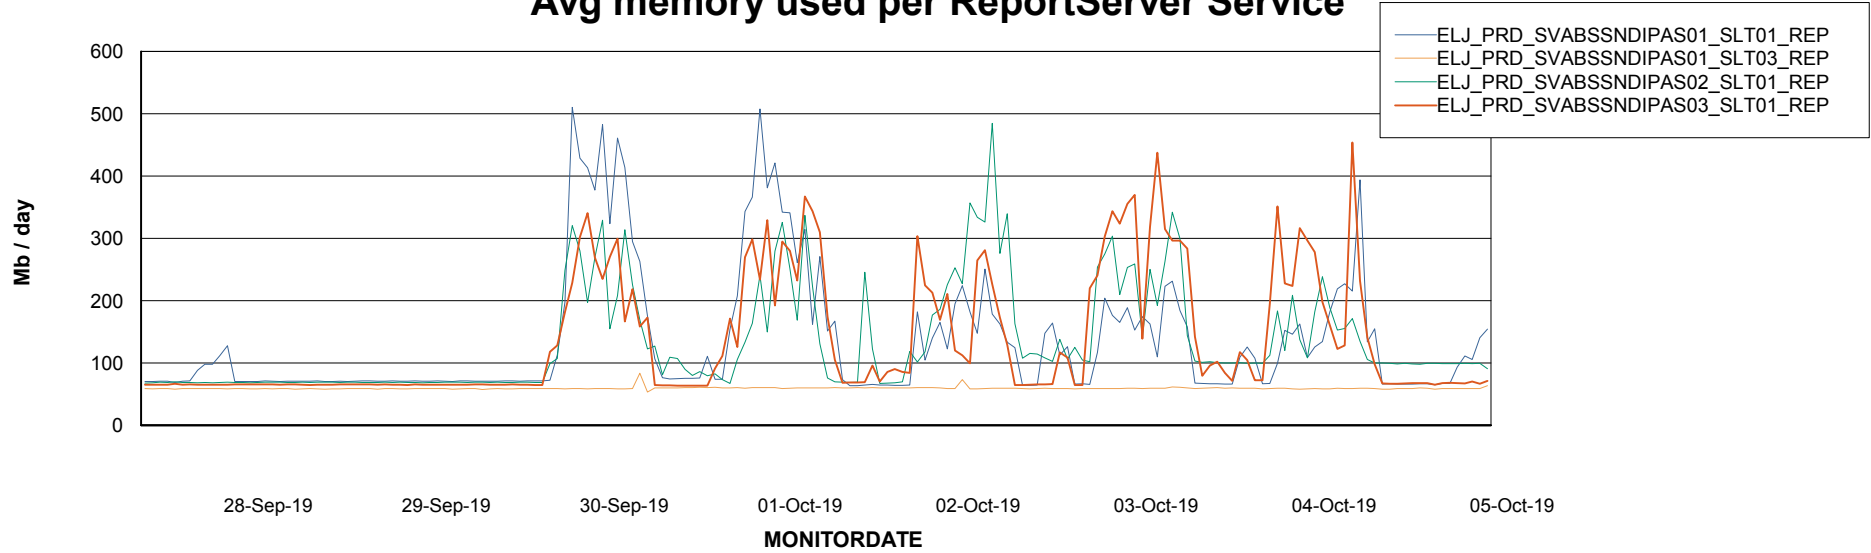

ABSSolute Application ReportServer Services

Avg memory used per ReportServer Service