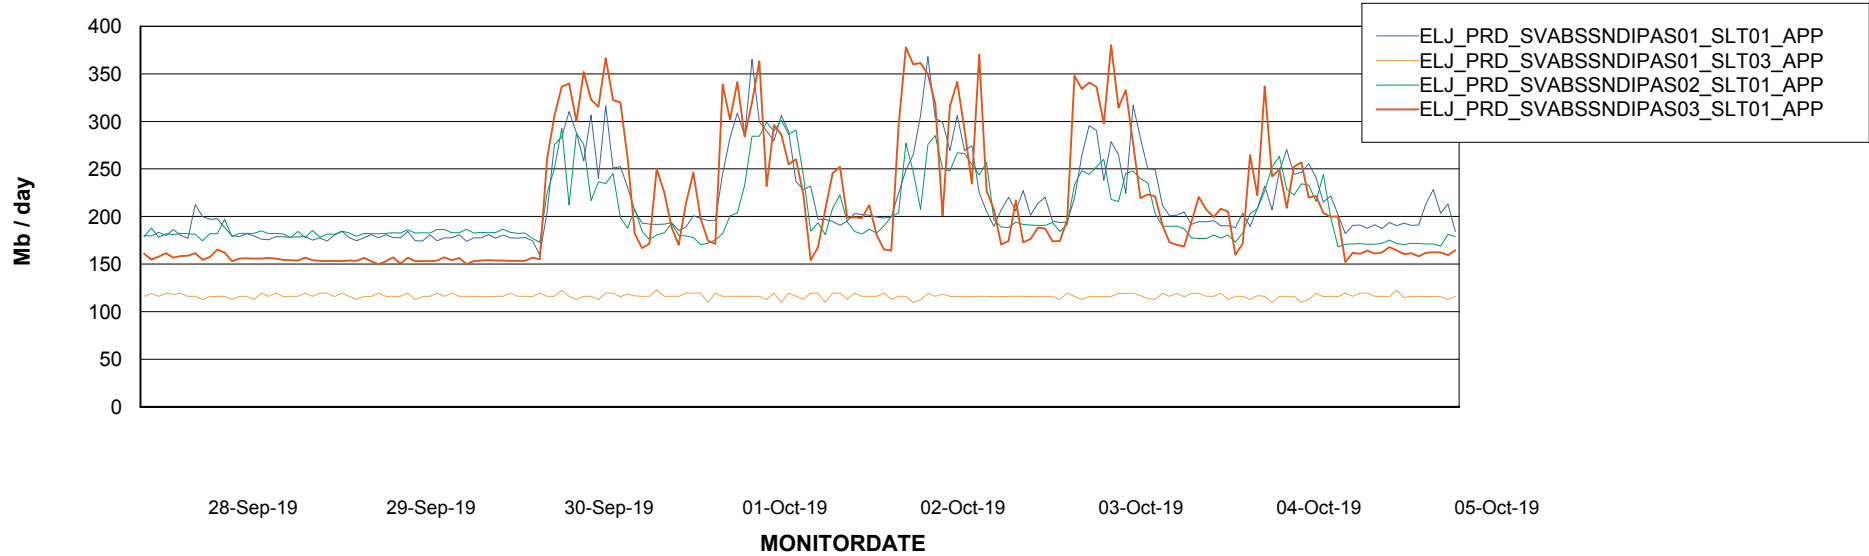

ABSSolute Application Server Services

Avg memory used per ABS Server Service