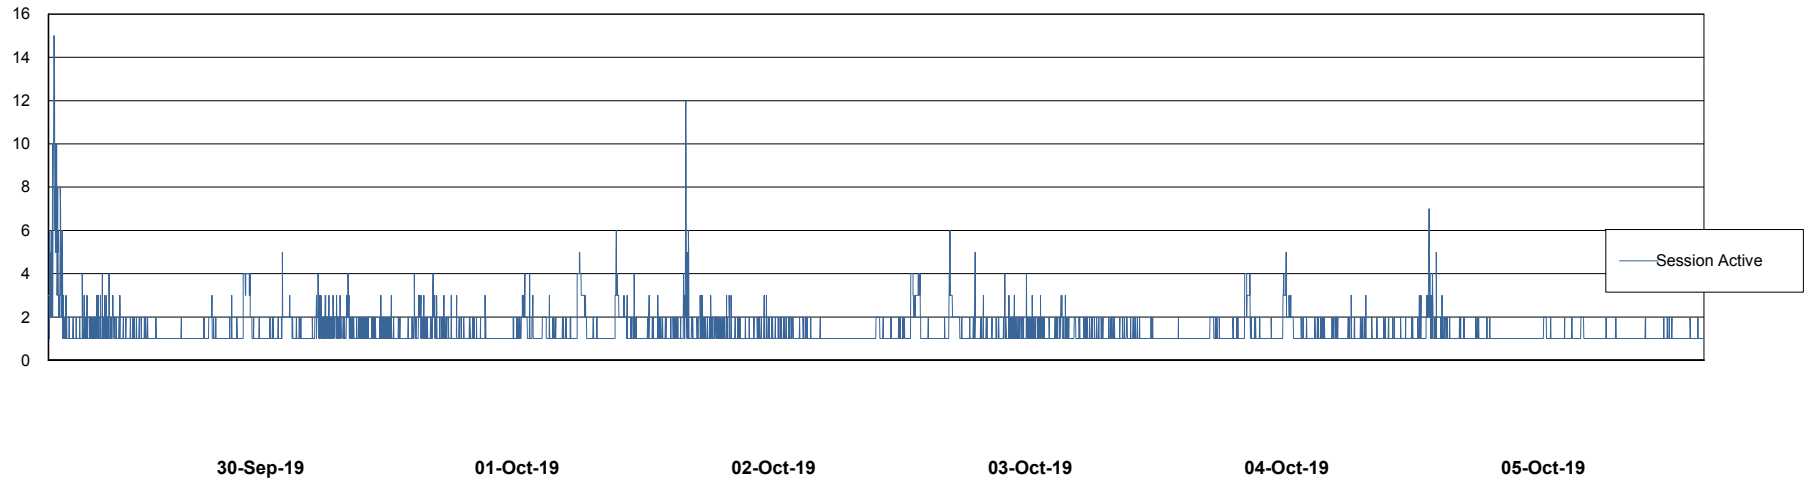

Database Performance ELJDB_Production