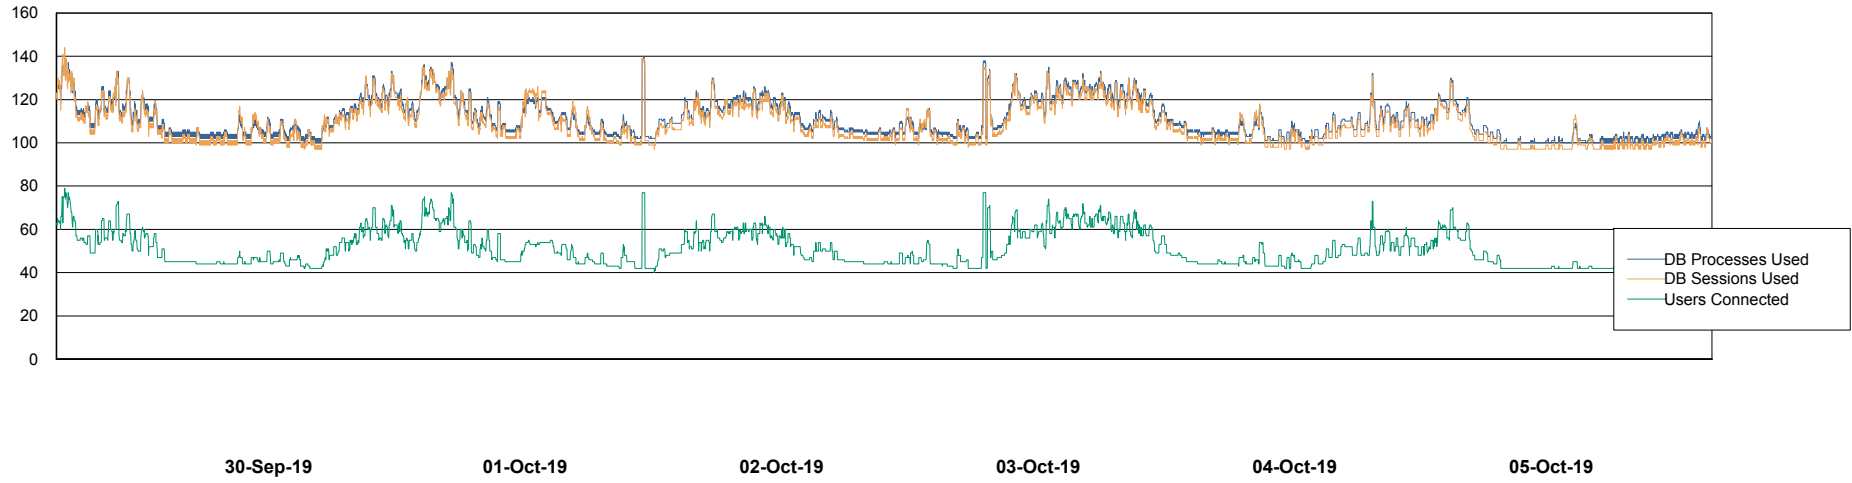

Database Performance ELJDB_Production