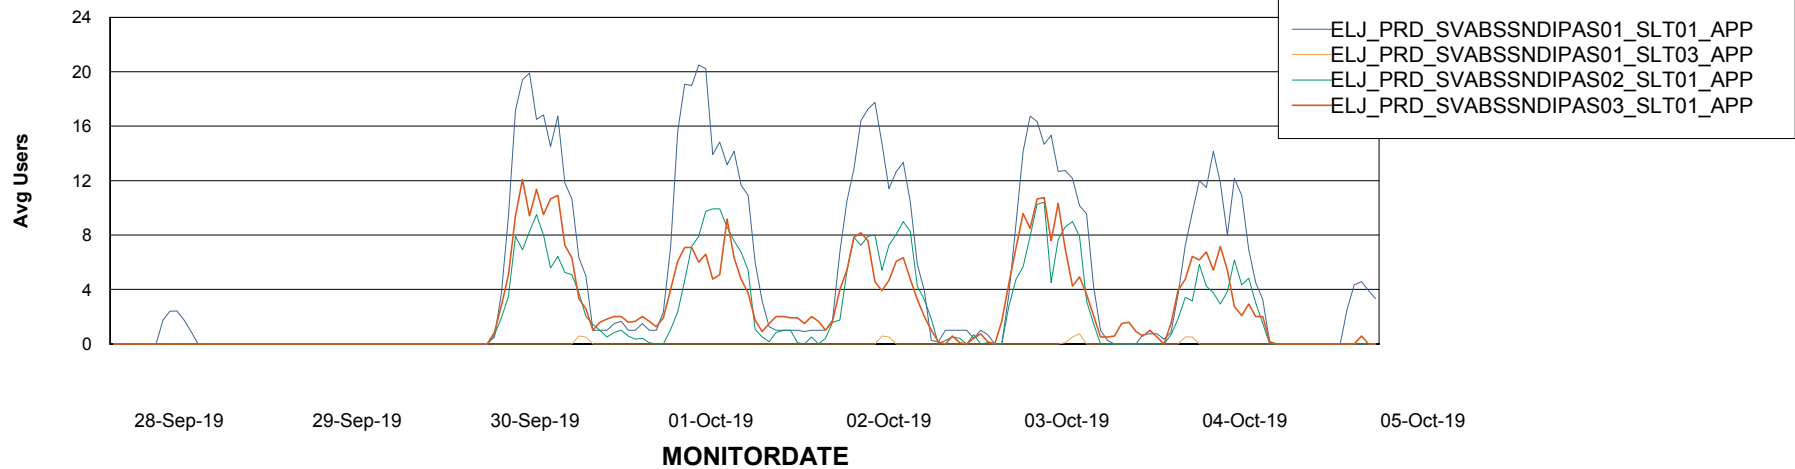

Avg users per day per ABS server