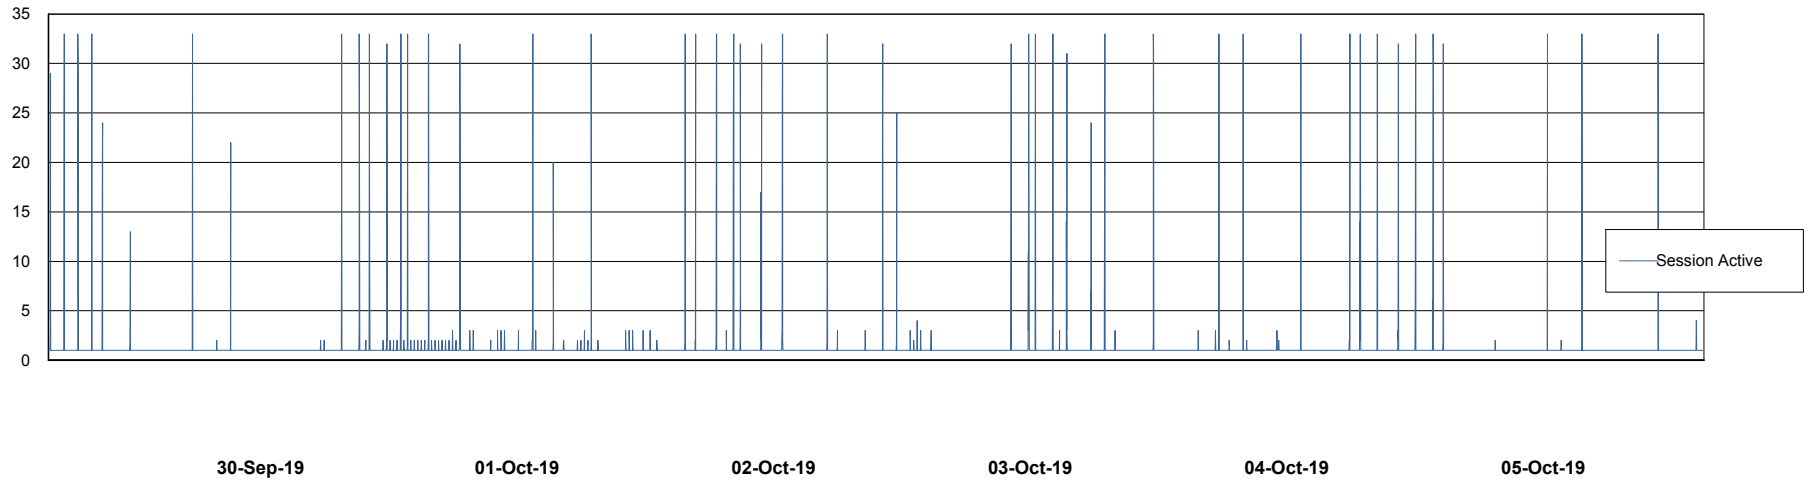

Weekly SLA Customer Report

Customer ECL Production
Database ID 77

Database Performance ECLDB_Production

Weekly SLA Customer Report

Customer ECL Production
Database ID 77

Database Performance ECLDB_Standby

Weekly SLA Customer Report