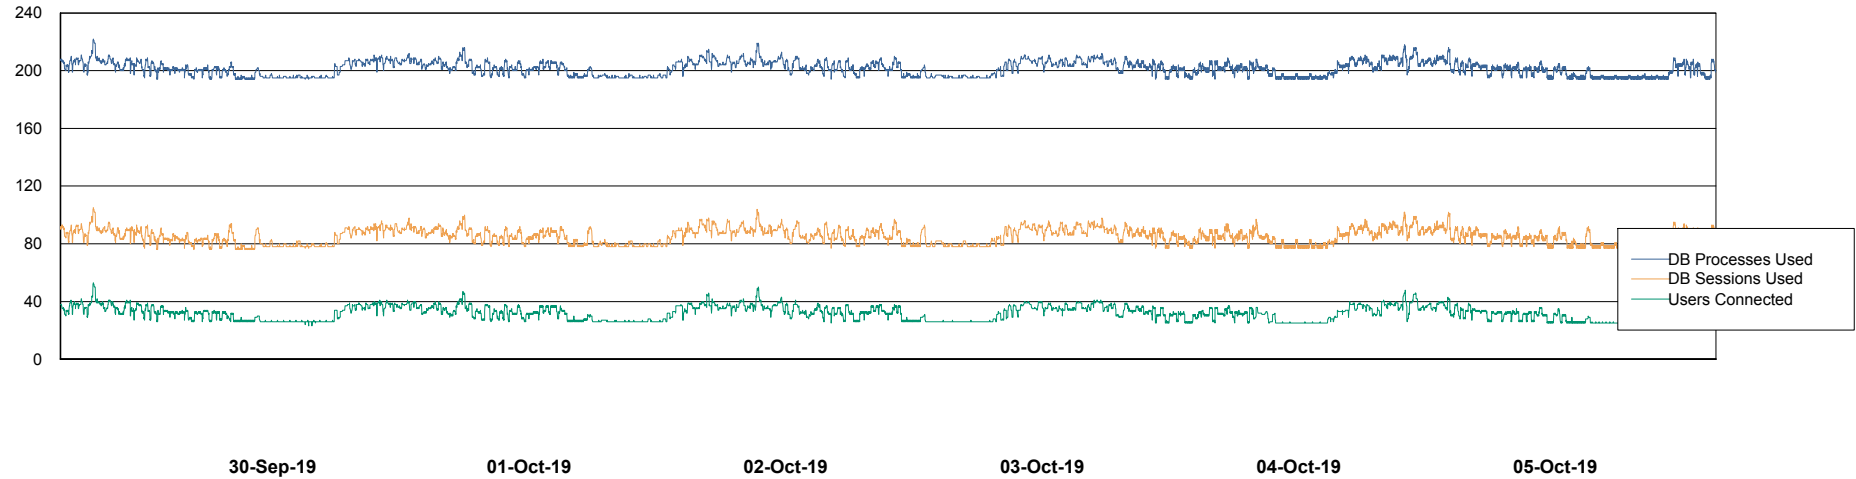

Database Performance ECLDB_Production