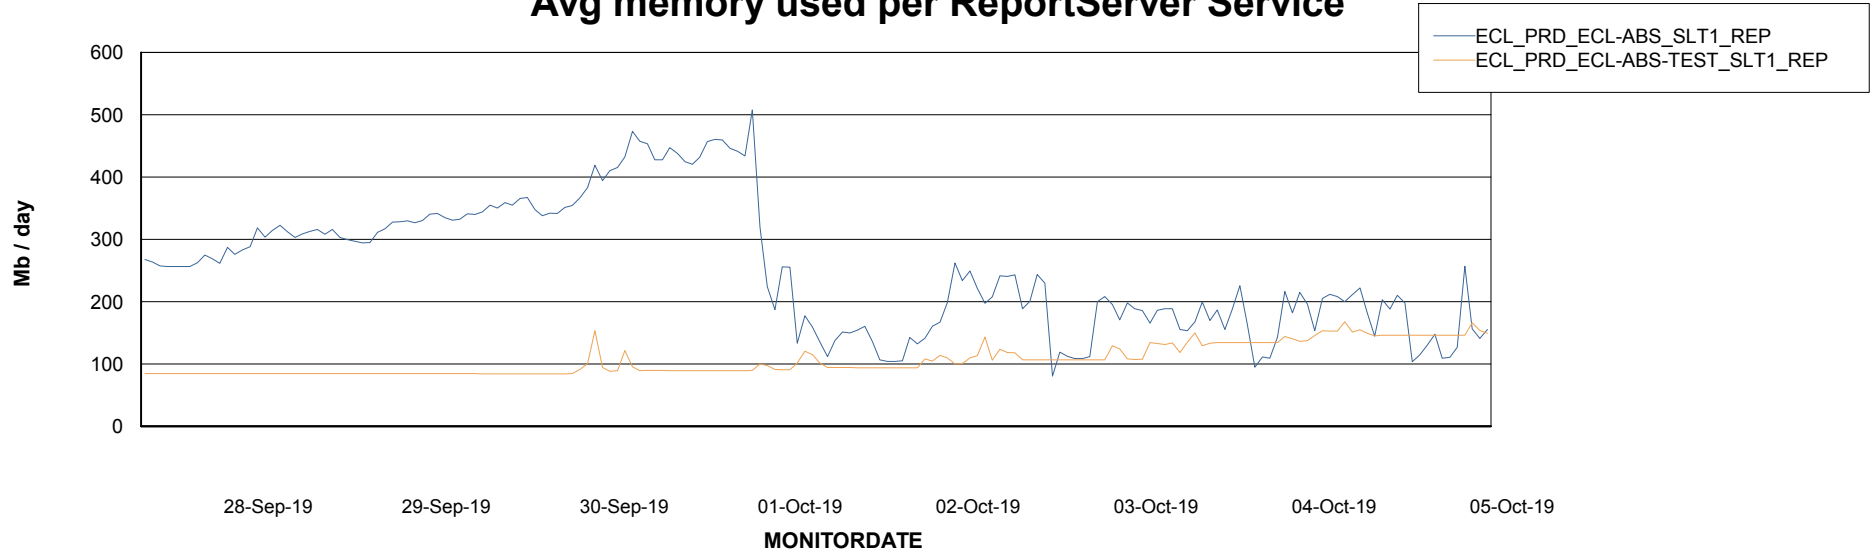

Avg memory used per ABS Server Service

Avg users per day per ABS server

Weekly SLA Customer Report

Customer ECL Production
Database ID 77

ABSSolute Application ReportServer Services

Avg memory used per ReportServer Service