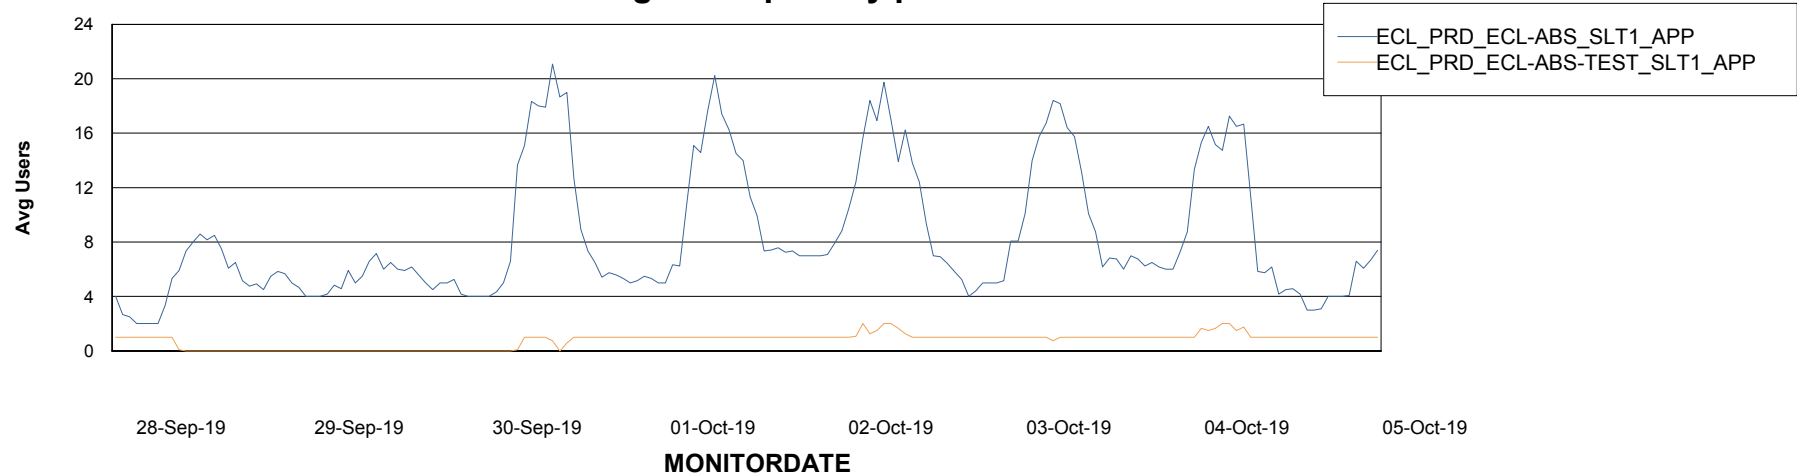

Avg users per day per ABS server