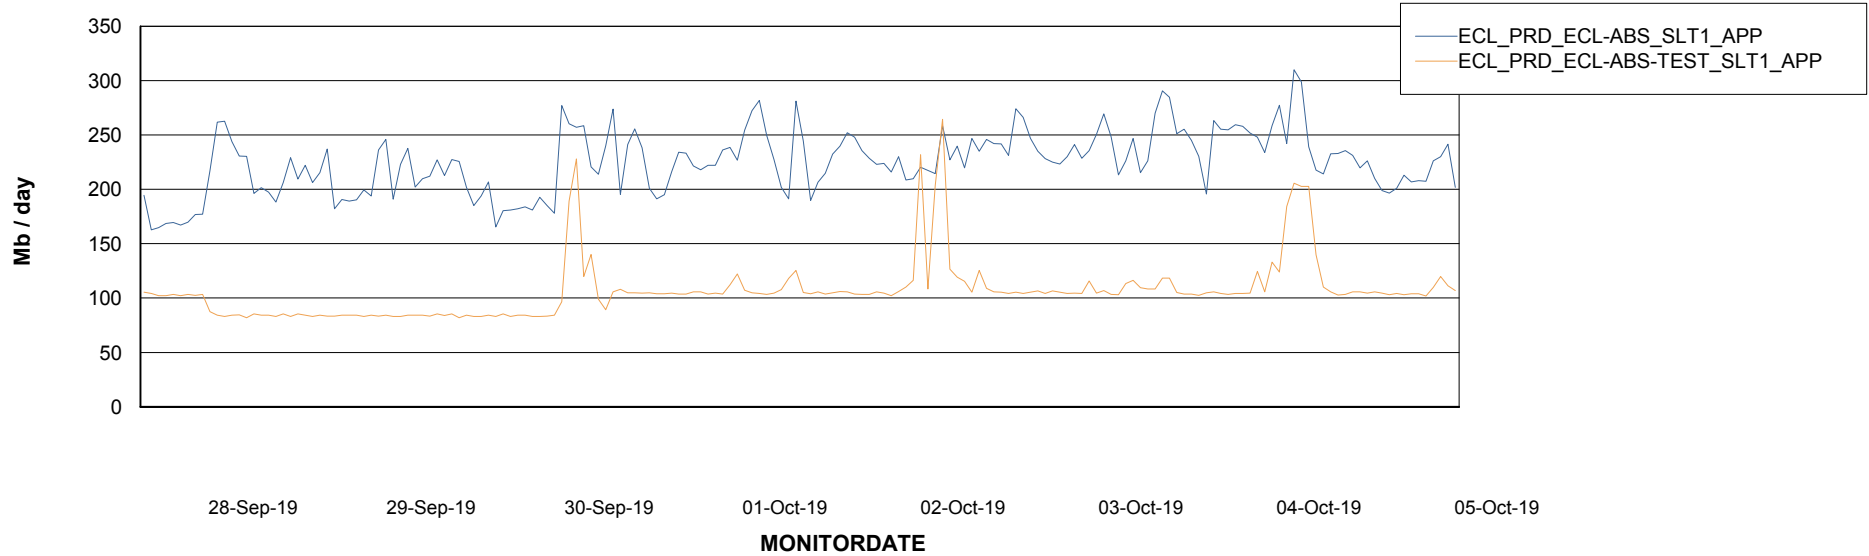

ABSSolute Application Server Services

Avg memory used per ABS Server Service