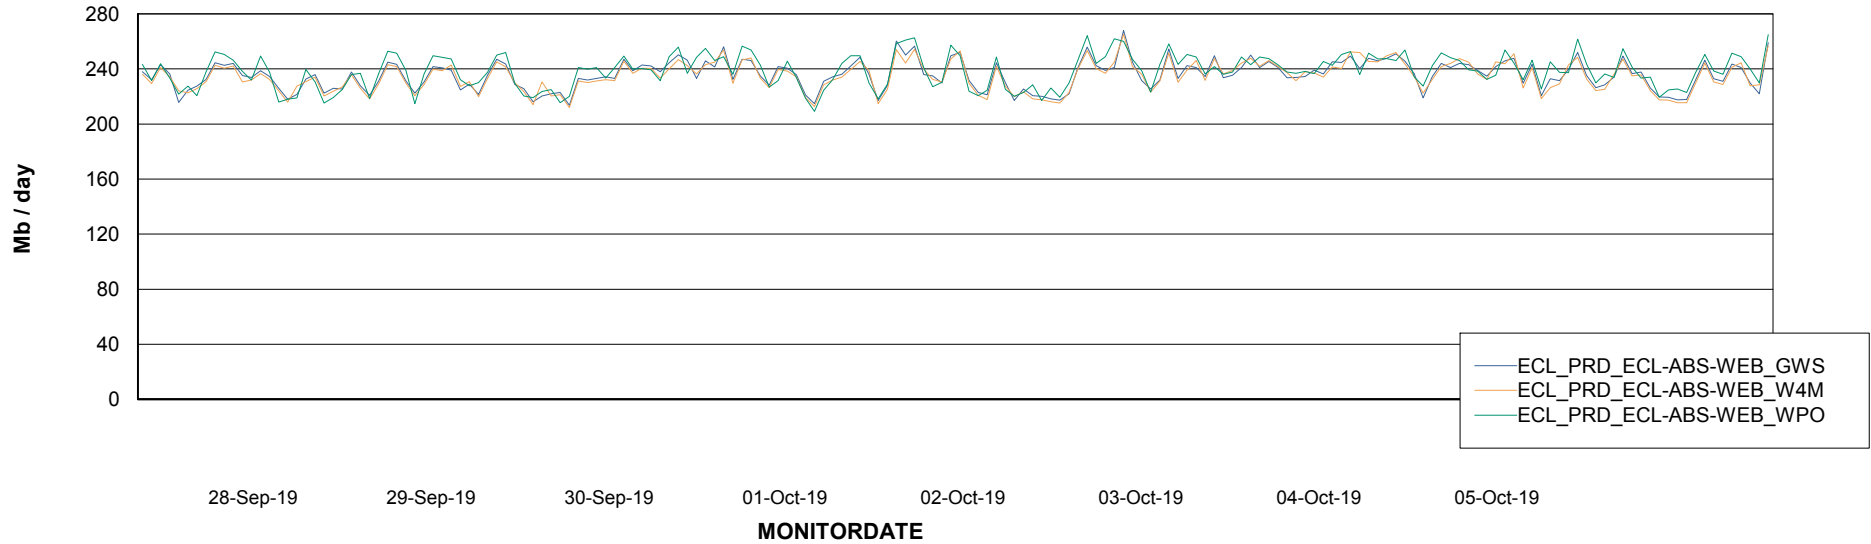

ABSSolute Web Component Services

Avg memory used per ABS Web component