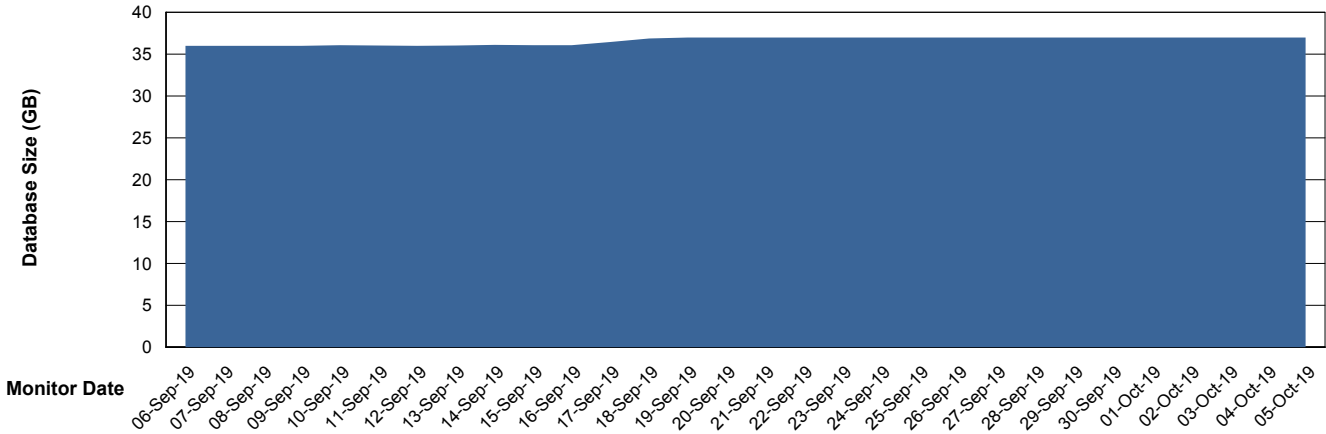

Weekly SLA Customer Report

Customer ECL Production
Database ID 77

Database Performance ECLDB_Production

Weekly SLA Customer Report

Customer ECL Production
Database ID 77

Database Performance ECLDB_Standby

Weekly SLA Customer Report

Customer ECL Production
 Database ID 77

DATABASE SIZE ECLDB_Production

Database growth over last month

Database Tablespace ECLDB_Production

Date	Tablespace Name	Filesize (Gb)	Usedsize (Gb)	Percentage free
05-Oct-19	ABSDATA	40	34	15
	INDX	8	1	88
04-Oct-19	ABSDATA	40	34	15
	INDX	8	1	88
03-Oct-19	ABSDATA	40	34	15
	INDX	8	1	88
02-Oct-19	ABSDATA	40	34	15
	INDX	8	1	88
01-Oct-19	ABSDATA	40	34	15
	INDX	8	1	88
30-Sep-19	ABSDATA	40	33	18
	INDX	8	1	88
29-Sep-19	ABSDATA	40	33	18
	INDX	8	1	88