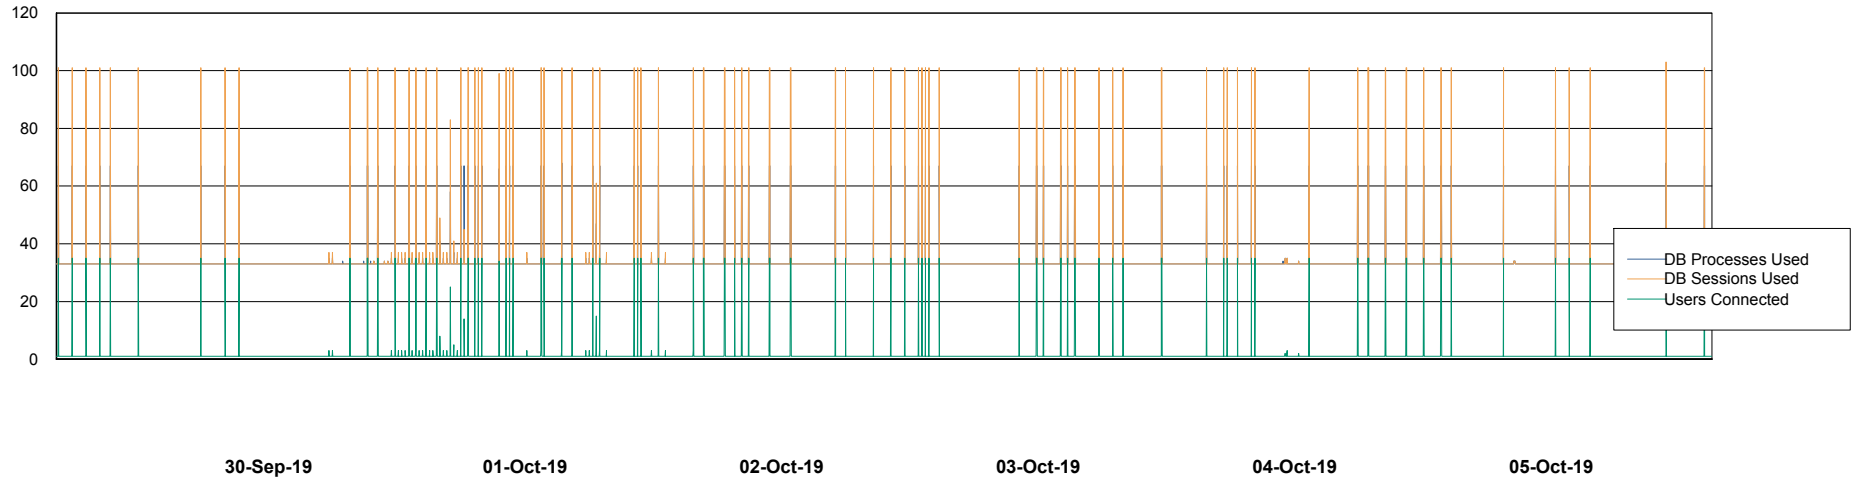

Weekly SLA Customer Report

Customer ECL Production
Database ID 77

Database Performance ECLDB_Production

Weekly SLA Customer Report

Customer ECL Production
Database ID 77

Database Performance ECLDB_Standby

Weekly SLA Customer Report