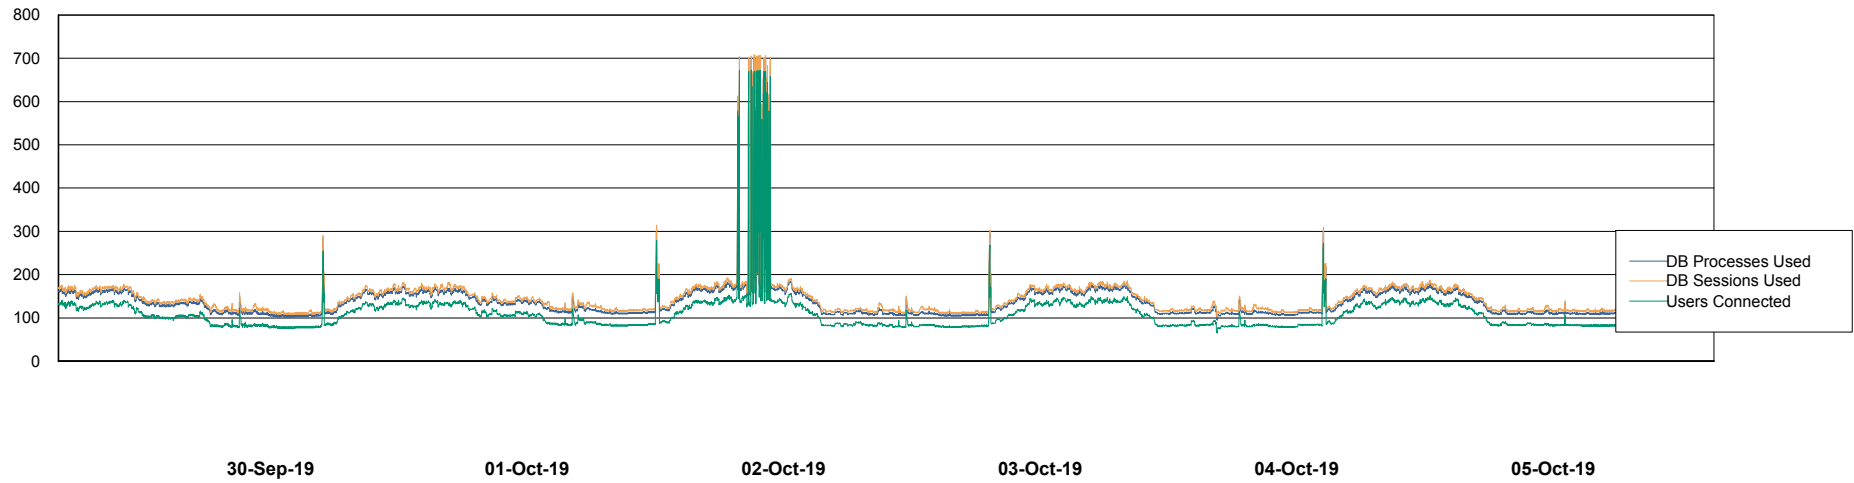

Weekly SLA Customer Report

Customer BNL_Production
Database ID 83

Database Performance BNLDB_FUT_FutureLive

Weekly SLA Customer Report

Customer BNL_Production
Database ID 83

Database Performance BNLDB_FUT_Standby

Weekly SLA Customer Report

Customer BNL_Production
Database ID 83

Database Performance BNLDB_Production

Weekly SLA Customer Report

Customer BNL_Production
Database ID 83

DATABASE SIZE BNLDB_FUT_FutureLive

Database growth over last month