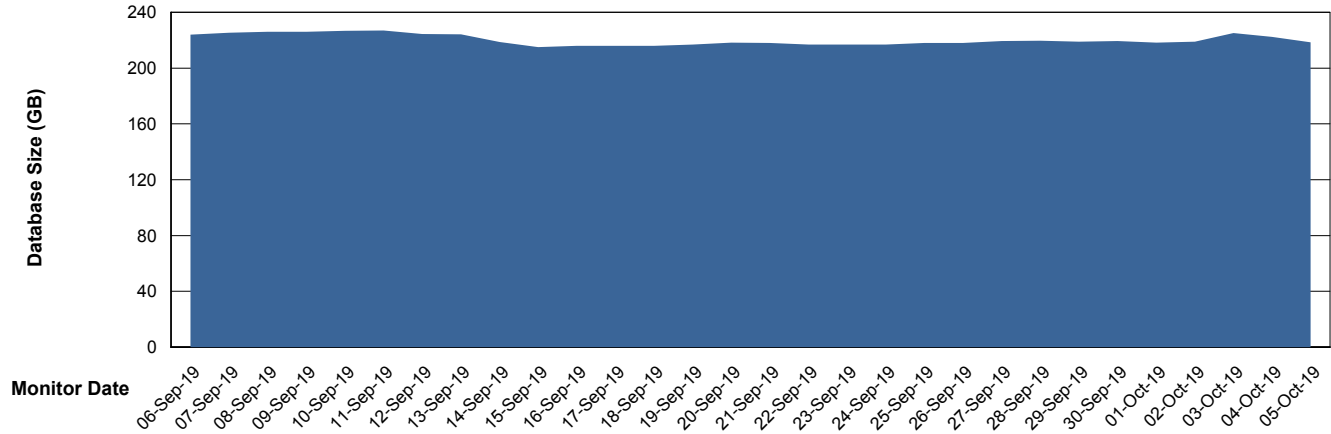

Weekly SLA Customer Report

Customer BNL_Production
Database ID 83

Database Performance BNLDB_FUT_FutureLive

Weekly SLA Customer Report

Customer BNL_Production
Database ID 83

Database Performance BNLDB_FUT_Standby

Weekly SLA Customer Report

Customer BNL_Production
Database ID 83

Database Performance BNLDB_Production

Weekly SLA Customer Report

Customer BNL_Production
Database ID 83

DATABASE SIZE BNLDB_FUT_FutureLive

Database growth over last month

DATABASE SIZE BNLDB_Production

Database growth over last month

Weekly SLA Customer Report

Customer BNL_Production
Database ID 83

Database Tablespace BNLDB_FUT_FutureLive

Date	Tablespace Name	Filesize (Gb)	Usedsize (Gb)	Percentage free
05-Oct-19	ABSDATA	90	70	22
	INDX	162	131	19
04-Oct-19	ABSDATA	90	70	22
	INDX	162	131	19
03-Oct-19	ABSDATA	90	70	22
	INDX	162	131	19
02-Oct-19	ABSDATA	90	70	22
	INDX	162	131	19
01-Oct-19	ABSDATA	90	70	22
	INDX	162	131	19
30-Sep-19	ABSDATA	90	70	22
	INDX	162	131	19
29-Sep-19	ABSDATA	90	70	22
	INDX	162	130	20