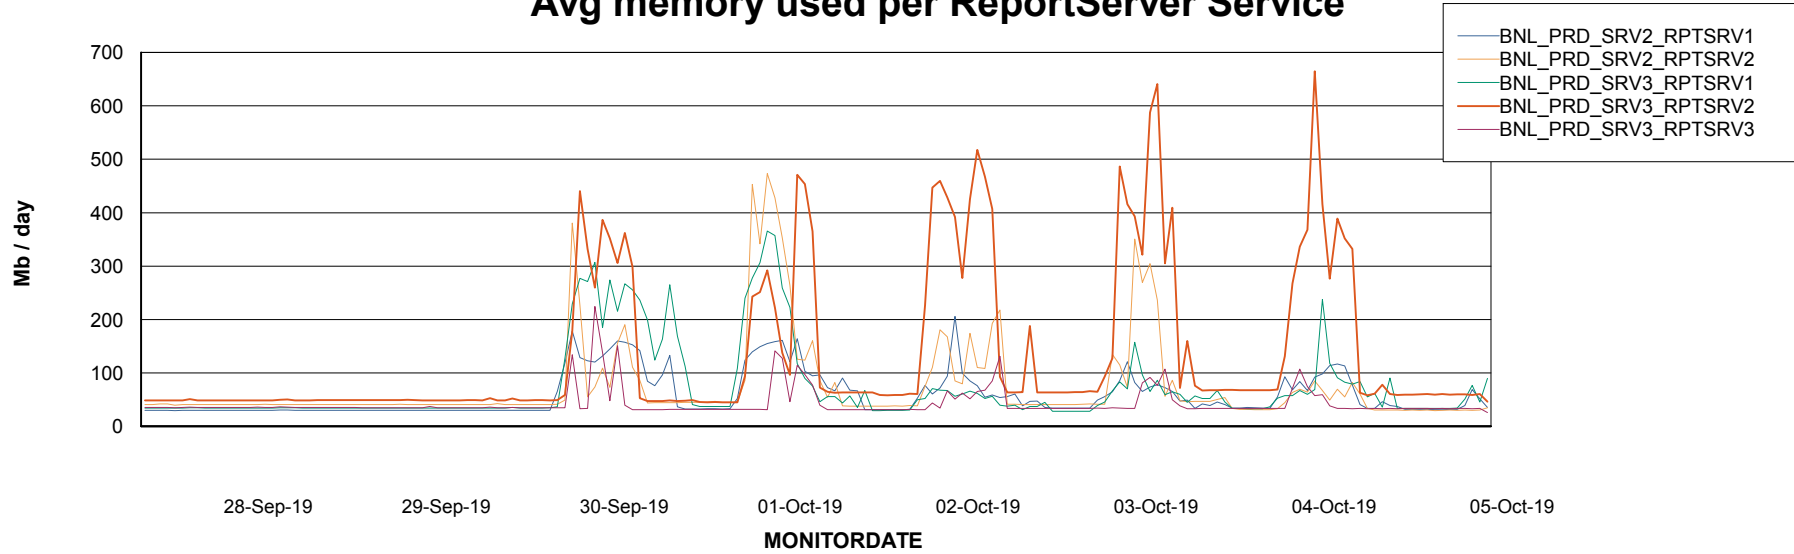

Avg users per day per ABS server

Weekly SLA Customer Report

Customer BNL_Production
Database ID 83

ABSSolute Web Component Services

Avg memory used per ReportServer Service

Disaster per ABS component