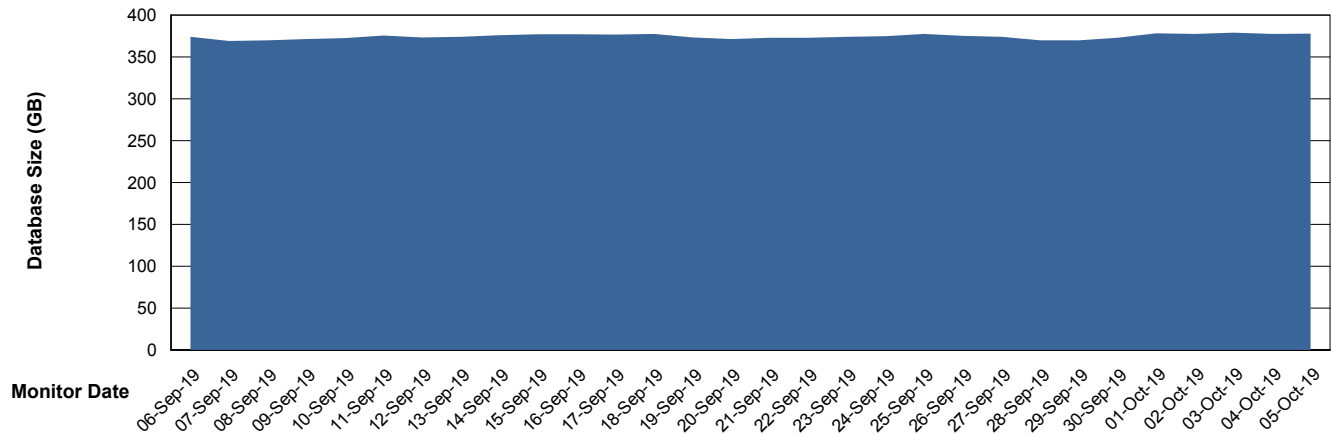

Weekly SLA Customer Report

Customer BNL_Production
Database ID 83

Database Performance BNLDB_FUT_FutureLive

Weekly SLA Customer Report

Customer BNL_Production
Database ID 83

Database Performance BNLDB_FUT_Standby

Weekly SLA Customer Report

Customer BNL_Production
Database ID 83

Database Performance BNLDB_Production

Weekly SLA Customer Report

Customer BNL_Production
Database ID 83

DATABASE SIZE BNLDB_FUT_FutureLive

Database growth over last month

DATABASE SIZE BNLDB_Production

Database growth over last month

Weekly SLA Customer Report

Customer BNL_Production
Database ID 83

Database Tablespace BNLDB_FUT_FutureLive

Date	Tablespace Name	Filesize (Gb)	Usedsize (Gb)	Percentage free
05-Oct-19	ABSDATA	90	70	22
	INDX	162	131	19
04-Oct-19	ABSDATA	90	70	22
	INDX	162	131	19
03-Oct-19	ABSDATA	90	70	22
	INDX	162	131	19
02-Oct-19	ABSDATA	90	70	22
	INDX	162	131	19
01-Oct-19	ABSDATA	90	70	22
	INDX	162	131	19
30-Sep-19	ABSDATA	90	70	22
	INDX	162	131	19
29-Sep-19	ABSDATA	90	70	22
	INDX	162	130	20