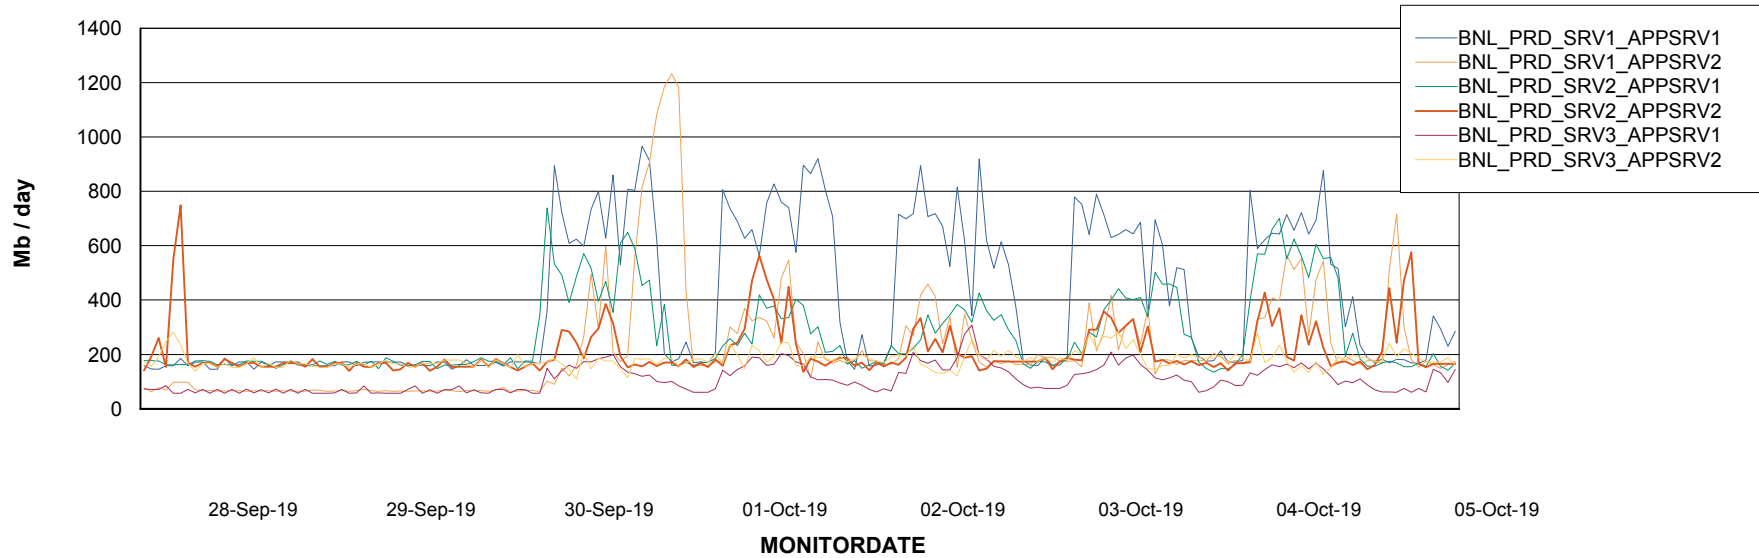

Weekly SLA Customer Report

Customer BNL_Production
 Database ID 83

Database Tablespace BNLDB_Production

Date	Tablespace Name	Filesize (Gb)	Usedsize (Gb)	Percentage free
05-Oct-19	ABSDATA	106	77	27
	INDX	320	275	14
04-Oct-19	ABSDATA	106	77	27
	INDX	320	275	14
03-Oct-19	ABSDATA	106	77	27
	INDX	320	274	14
02-Oct-19	ABSDATA	106	77	27
	INDX	320	274	14
01-Oct-19	ABSDATA	106	77	27
	INDX	320	274	14
30-Sep-19	ABSDATA	106	77	27
	INDX	320	274	14
29-Sep-19	ABSDATA	106	77	27
	INDX	320	274	14

Standby Database Health BNL_Production

Recovery lag for last 7 days

Weekly SLA Customer Report

Customer BNL_Production
Database ID 83

ABSSolute Application Server Services

Avg memory used per ABS Server Service