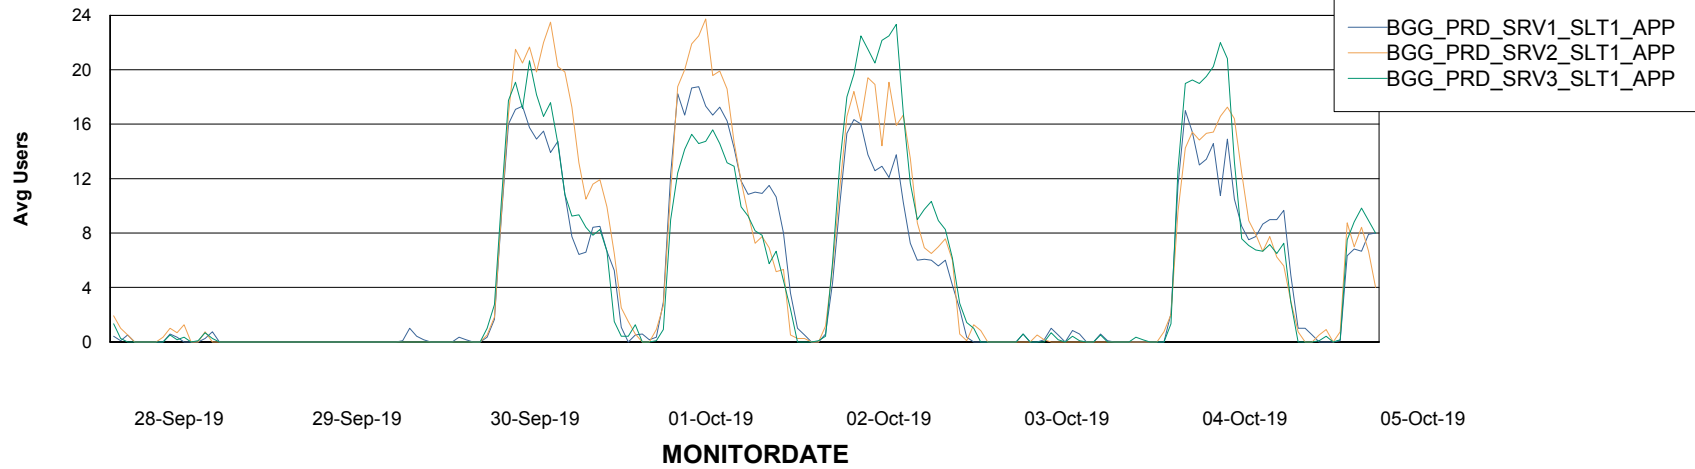

Avg users per day per ABS server