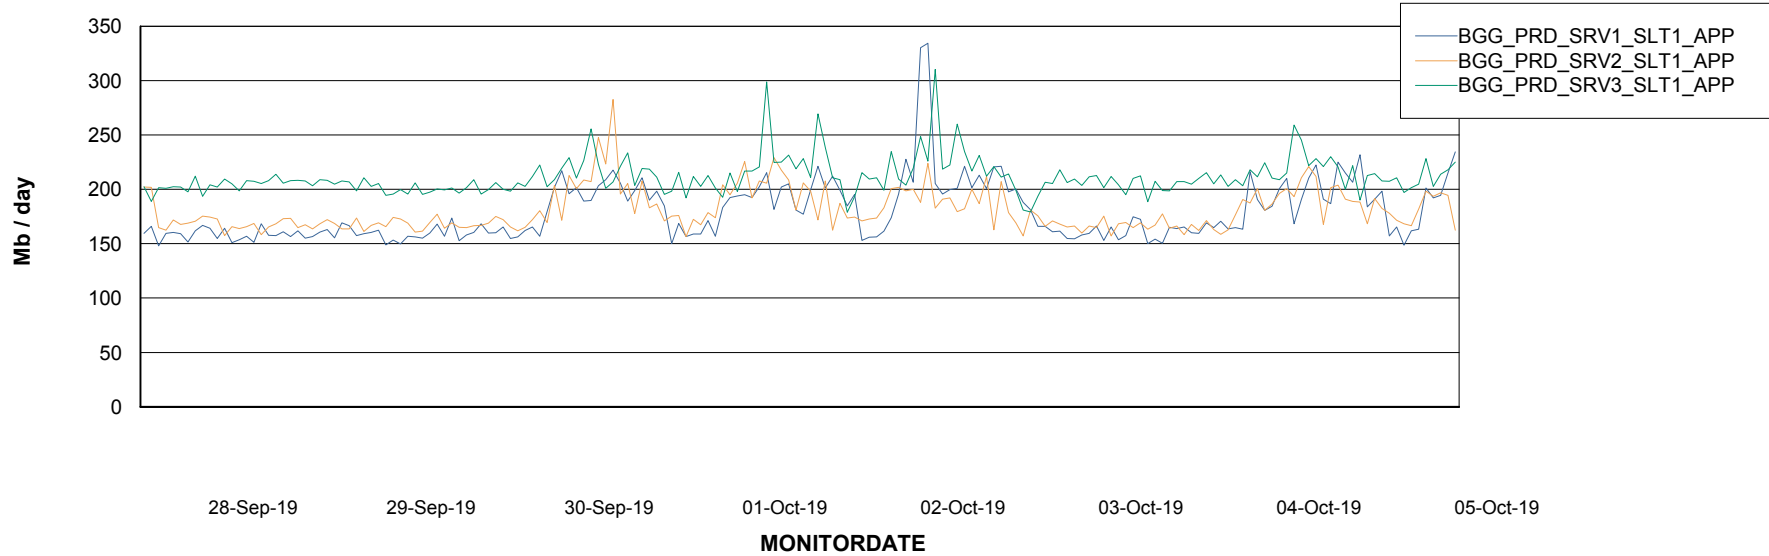

ABSSolute Application Server Services

Avg memory used per ABS Server Service