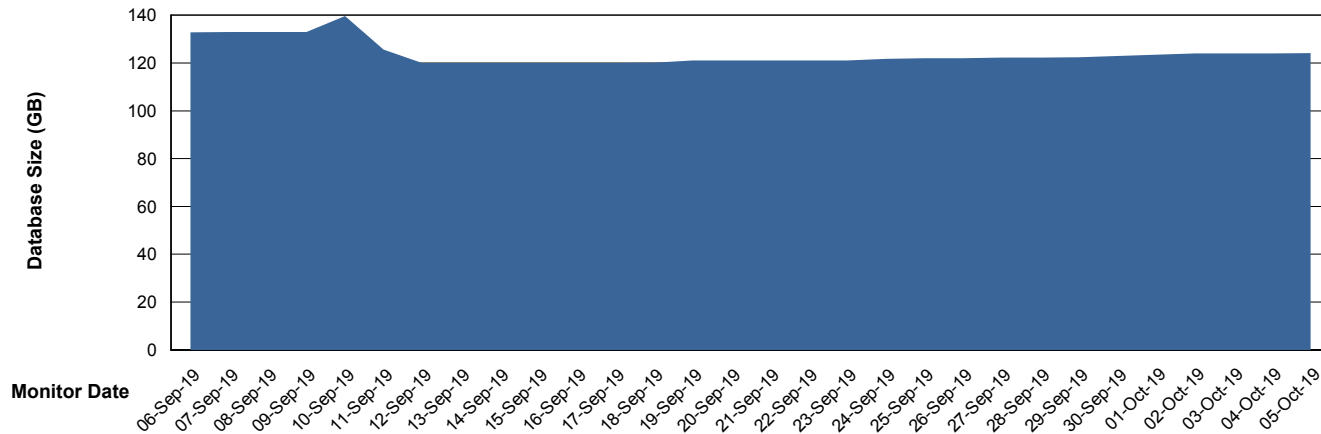

Customer BGG_Production
Database ID 58

Database Performance BGGDB_Standby

Weekly SLA Customer Report

Customer BGG_Production
Database ID 58

DATABASE SIZE BGGDB_BI

Database growth over last month

DATABASE SIZE BGGDB_Production

Database growth over last month

Weekly SLA Customer Report

Customer BGG_Production
 Database ID 58

Database Tablespace BGGDB_BI

Date	Tablespace Name	Filesize (Gb)	Usedsize (Gb)	Percentage free
05-Oct-19	ABSDATA	28	23	18
	INDX	31	25	19
04-Oct-19	ABSDATA	28	23	18
	INDX	31	24	23
03-Oct-19	ABSDATA	28	23	18
	INDX	31	24	23
02-Oct-19	ABSDATA	28	23	18
	INDX	31	24	23
01-Oct-19	ABSDATA	28	23	18
	INDX	31	24	23
30-Sep-19	ABSDATA	28	23	18
	INDX	31	24	23
29-Sep-19	ABSDATA	28	23	18
	INDX	28	24	14