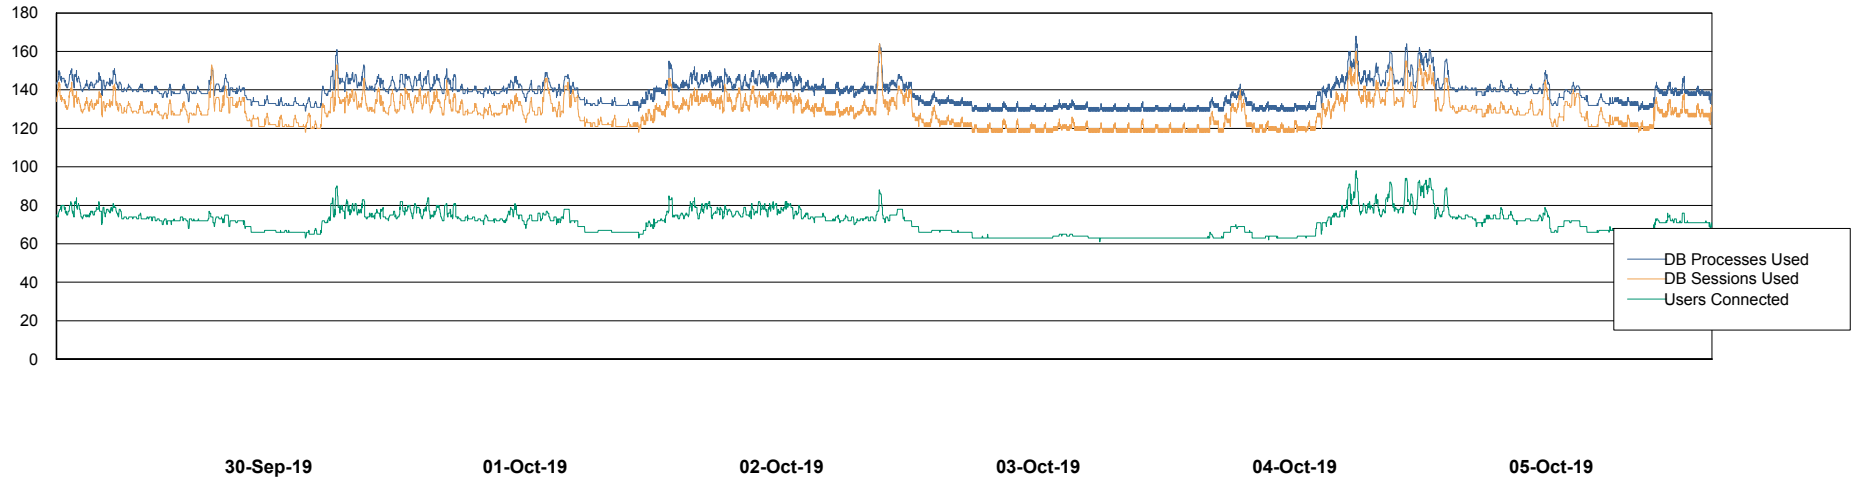

Weekly SLA Customer Report

Customer BGG_Production
Database ID 58

Database Performance BGGDB_BI

Weekly SLA Customer Report

Customer BGG_Production
Database ID 58

Database Performance BGGDB_Production

Weekly SLA Customer Report