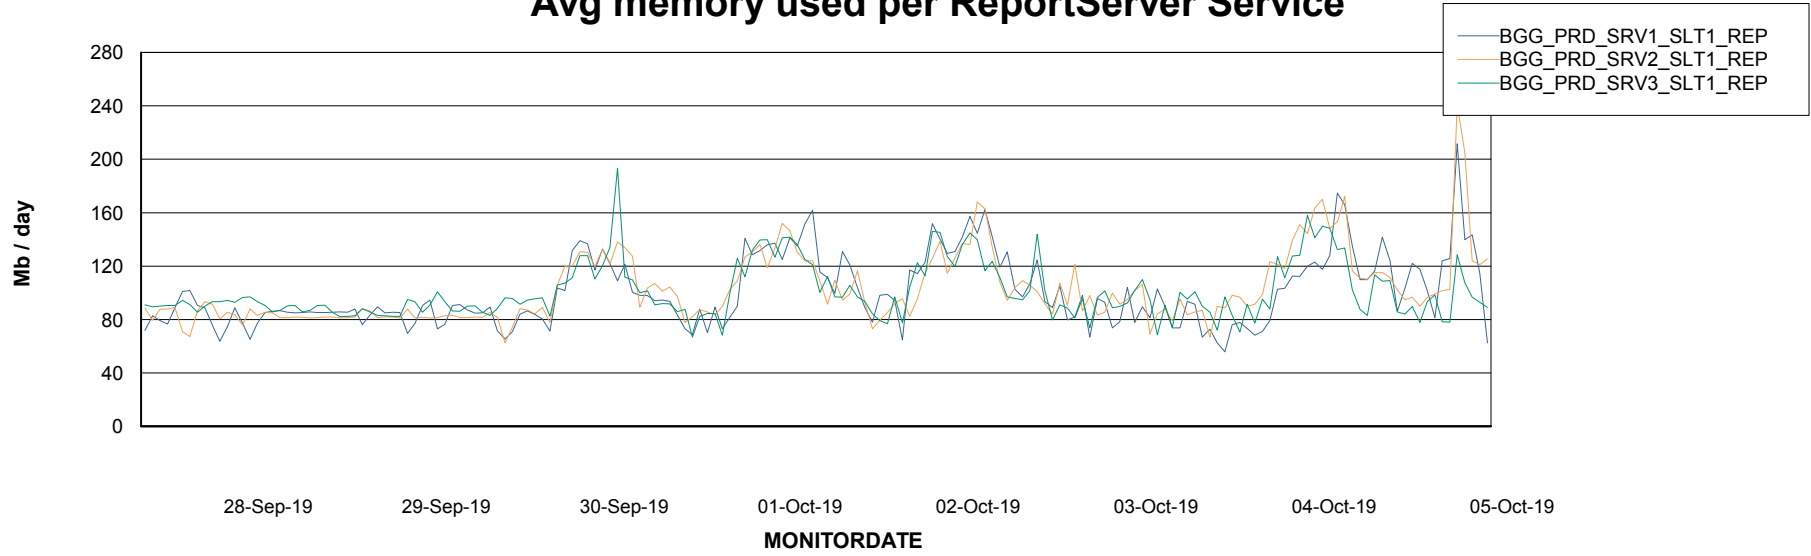

Avg memory used per ABS Server Service

Avg users per day per ABS server

Weekly SLA Customer Report

Customer BGG_Production
Database ID 58

ABSSolute Application ReportServer Services

Avg memory used per ReportServer Service