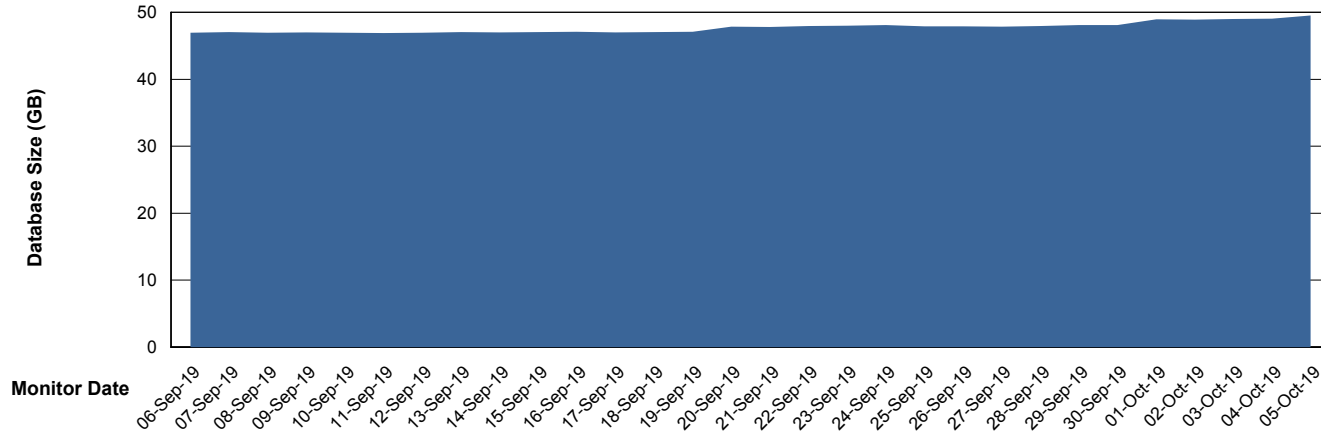

Customer BGG_Production
Database ID 58

Database Performance BGGDB_Standby

Weekly SLA Customer Report

Customer BGG_Production
Database ID 58

DATABASE SIZE BGGDB_BI

Database growth over last month

DATABASE SIZE BGGDB_Production

Database growth over last month

Weekly SLA Customer Report

Customer BGG_Production
 Database ID 58

Database Tablespace BGGDB_BI

Date	Tablespace Name	Filesize (Gb)	Usedsize (Gb)	Percentage free
05-Oct-19	ABSDATA	28	23	18
	INDX	31	25	19
04-Oct-19	ABSDATA	28	23	18
	INDX	31	24	23
03-Oct-19	ABSDATA	28	23	18
	INDX	31	24	23
02-Oct-19	ABSDATA	28	23	18
	INDX	31	24	23
01-Oct-19	ABSDATA	28	23	18
	INDX	31	24	23
30-Sep-19	ABSDATA	28	23	18
	INDX	31	24	23
29-Sep-19	ABSDATA	28	23	18
	INDX	28	24	14